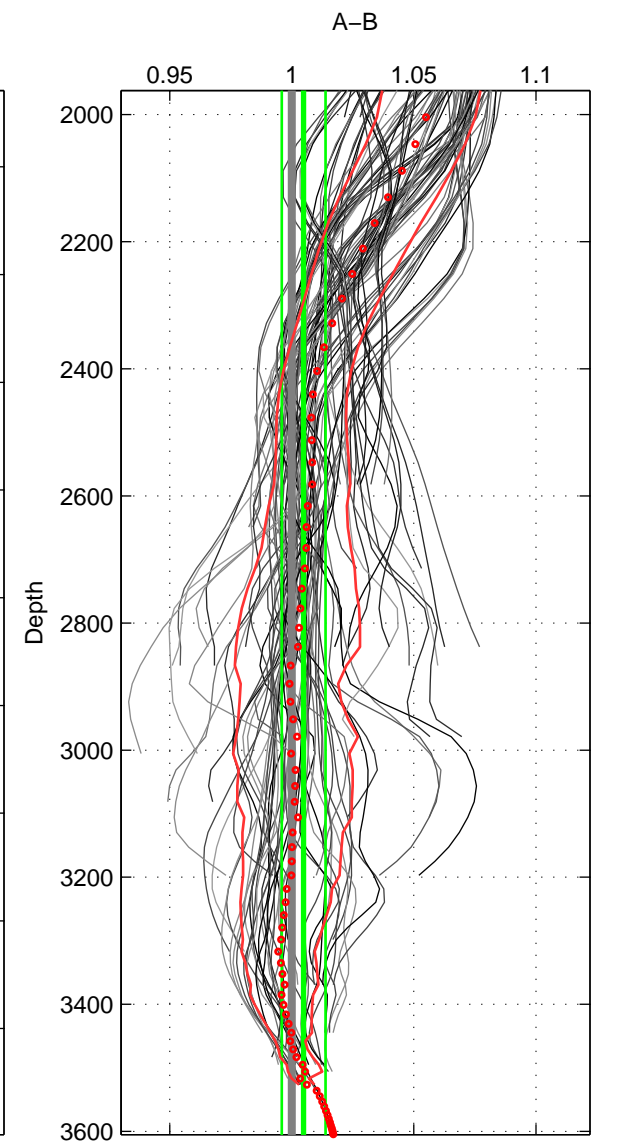

Cruise A (red). Date: Jun 1995 Cruisename: 186-18HU19950607

Cruise B (blue). Date: Jun 2006 Cruisename: 197-18HU20060524

*** "Favourite" values are means of spaces 1 2 3.

	Offset	O.StDev	Ratio	R.Stdev	Rating
SIGMA:	5.444	1.859	1.018	0.006	5
THETA:	3.616	1.898	1.012	0.007	5
DEPTH:	1.440	2.660	1.005	0.009	5
FAV.:	3.500	2.139	1.012	0.007	5

Profiles of A: 17
 Profiles of B: 17
 Diff profs : 95
 WMoffset (A-B): 5.4436
 WMoffset stdev: 1.8588
 WMratio (A/B): 1.0179
 WMratio stdev: 0.0064489

Quality (1-5): 5

Profiles of A: 17
 Profiles of B: 17
 Diff profs : 90
 WMoffset (A-B): 3.6163
 WMoffset stdev: 1.8983
 WMratio (A/B): 1.0119
 WMratio stdev: 0.0065309

Quality (1-5): 5

Profiles of A: 17
 Profiles of B: 17
 Diff profs : 95
 WMoffset (A-B): 1.4402
 WMoffset stdev: 2.6597
 WMratio (A/B): 1.0048
 WMratio stdev: 0.0089653

Quality (1-5): 5