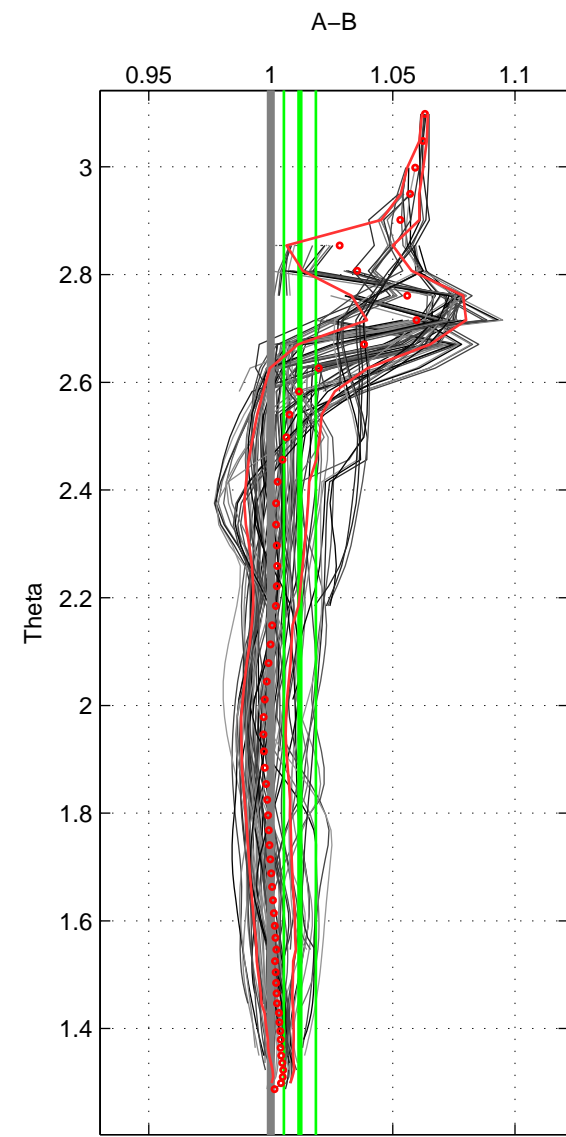

Cruise A (red). Date: Jun 1995 Cruisename: 186-18HU19950607

Cruise B (blue). Date: Jun 2006 Cruisename: 197-18HU20060524

*** "Favourite" values are means of spaces 1 2 3.

	Offset	O.StDev	Ratio	R.Stdev	Rating
SIGMA:	5.444	1.859	1.018	0.006	5
THETA:	3.616	1.898	1.012	0.007	5
DEPTH:	1.440	2.660	1.005	0.009	5
FAV.:	3.500	2.139	1.012	0.007	5

Profiles of A: 17
 Profiles of B: 17
 Diff profs : 95
 WMoffset (A-B): 5.4436
 WMoffset stdev: 1.8588
 WMratio (A/B): 1.0179
 WMratio stdev: 0.0064489

Quality (1-5): 5

Profiles of A: 17
 Profiles of B: 17
 Diff profs : 90
 WMoffset (A-B): 3.6163
 WMoffset stdev: 1.8983
 WMratio (A/B): 1.0119
 WMratio stdev: 0.0065309

Quality (1-5): 5

Profiles of A: 17
 Profiles of B: 17
 Diff profs : 95
 WMoffset (A-B): 1.4402
 WMoffset stdev: 2.6597
 WMratio (A/B): 1.0048
 WMratio stdev: 0.0089653

Quality (1-5): 5