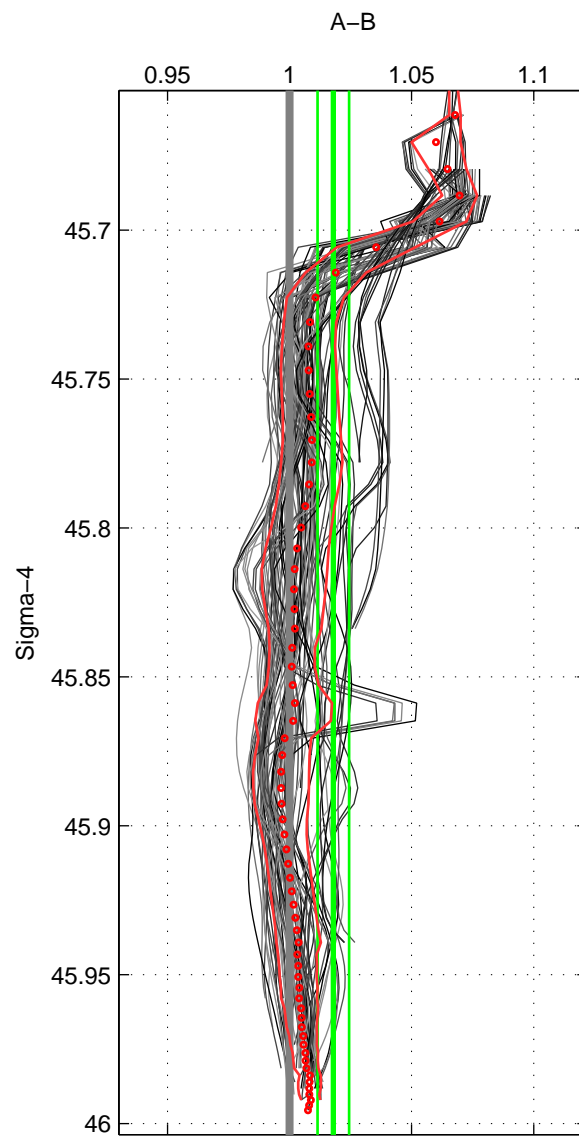

Cruise A (red). Date: Jun 1995 Cruisename: 186-18HU19950607

Cruise B (blue). Date: Jun 2006 Cruisename: 197-18HU20060524

*** "Favourite" values are means of spaces 1 2 3.

	Offset	O.StDev	Ratio	R.Stdev	Rating
SIGMA:	5.444	1.859	1.018	0.006	5
THETA:	3.616	1.898	1.012	0.007	5
DEPTH:	1.440	2.660	1.005	0.009	5
FAV.:	3.500	2.139	1.012	0.007	5

Profiles of A: 17
 Profiles of B: 17
 Diff profs : 95
 WMoffset (A-B): 5.4436
 WMoffset stdev: 1.8588
 WMratio (A/B): 1.0179
 WMratio stdev: 0.0064489

Quality (1-5): 5

Profiles of A: 17
 Profiles of B: 17
 Diff profs : 90
 WMoffset (A-B): 3.6163
 WMoffset stdev: 1.8983
 WMratio (A/B): 1.0119
 WMratio stdev: 0.0065309

Quality (1-5): 5

Profiles of A: 17
 Profiles of B: 17
 Diff profs : 95
 WMoffset (A-B): 1.4402
 WMoffset stdev: 2.6597
 WMratio (A/B): 1.0048
 WMratio stdev: 0.0089653

Quality (1-5): 5