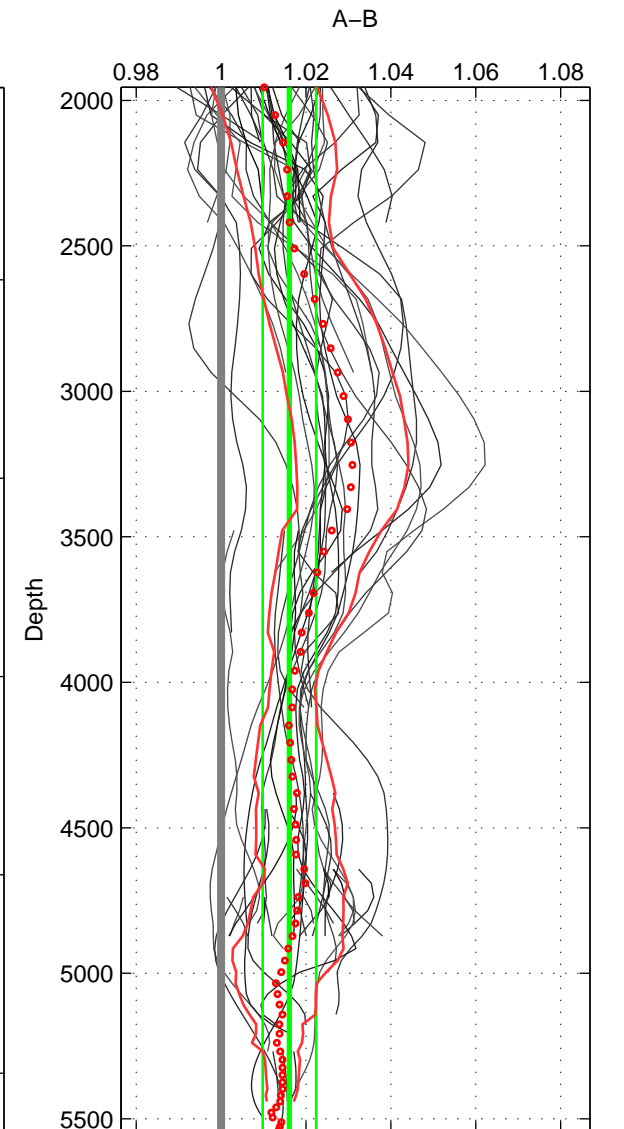

Cruise A (red). Date: Jun 2002 Cruisename: 163-06MT20020607

Cruise B (blue). Date: Jul 2004 Cruisename: 169-06MT20040710

\*\*\* "Favourite" values are means of spaces 1 2 3.

	Offset	O.StDev	Ratio	R.Stdev	Rating
SIGMA:	4.209	1.568	1.017	0.006	5
THETA:	4.243	1.665	1.017	0.007	5
DEPTH:	4.009	1.543	1.016	0.006	5
FAV.:	4.154	1.592	1.017	0.006	5

Profiles of A: 14  
 Profiles of B: 30  
 Diff profs : 47  
 WMoffset (A-B): 4.2094  
 WMoffset stdev: 1.5677  
 WMratio (A/B): 1.0167  
 WMratio stdev: 0.0063246

Quality (1-5): 5

Profiles of A: 17  
 Profiles of B: 30  
 Diff profs : 56  
 WMoffset (A-B): 4.2432  
 WMoffset stdev: 1.6651  
 WMratio (A/B): 1.0168  
 WMratio stdev: 0.0067048

Quality (1-5): 5

Profiles of A: 14  
 Profiles of B: 30  
 Diff profs : 47  
 WMoffset (A-B): 4.0093  
 WMoffset stdev: 1.5433  
 WMratio (A/B): 1.0161  
 WMratio stdev: 0.0063057

Quality (1-5): 5