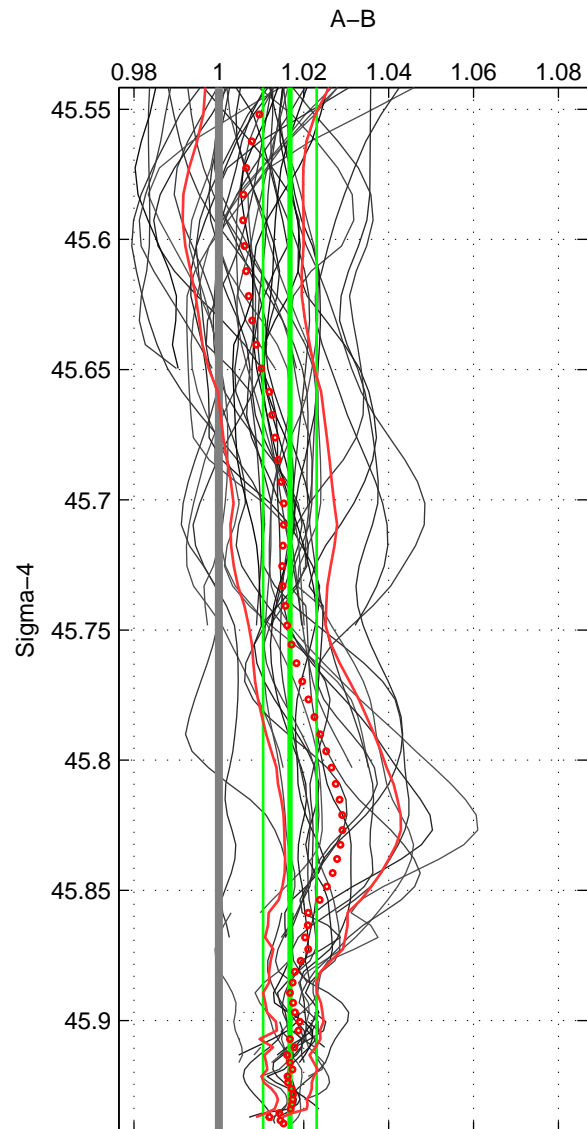

Cruise A (red). Date: Jun 2002 Cruisename: 163-06MT20020607

Cruise B (blue). Date: Jul 2004 Cruisename: 169-06MT20040710

\*\*\* "Favourite" values are means of spaces 1 2 3.

	Offset	O.StDev	Ratio	R.Stdev	Rating
SIGMA:	4.209	1.568	1.017	0.006	5
THETA:	4.243	1.665	1.017	0.007	5
DEPTH:	4.009	1.543	1.016	0.006	5
FAV.:	4.154	1.592	1.017	0.006	5

Profiles of A: 14  
 Profiles of B: 30  
 Diff profs : 47  
 WMoffset (A-B): 4.2094  
 WMoffset stdev: 1.5677  
 WMratio (A/B): 1.0167  
 WMratio stdev: 0.0063246

Quality (1-5): 5

Profiles of A: 17  
 Profiles of B: 30  
 Diff profs : 56  
 WMoffset (A-B): 4.2432  
 WMoffset stdev: 1.6651  
 WMratio (A/B): 1.0168  
 WMratio stdev: 0.0067048

Quality (1-5): 5

Profiles of A: 14  
 Profiles of B: 30  
 Diff profs : 47  
 WMoffset (A-B): 4.0093  
 WMoffset stdev: 1.5433  
 WMratio (A/B): 1.0161  
 WMratio stdev: 0.0063057

Quality (1-5): 5