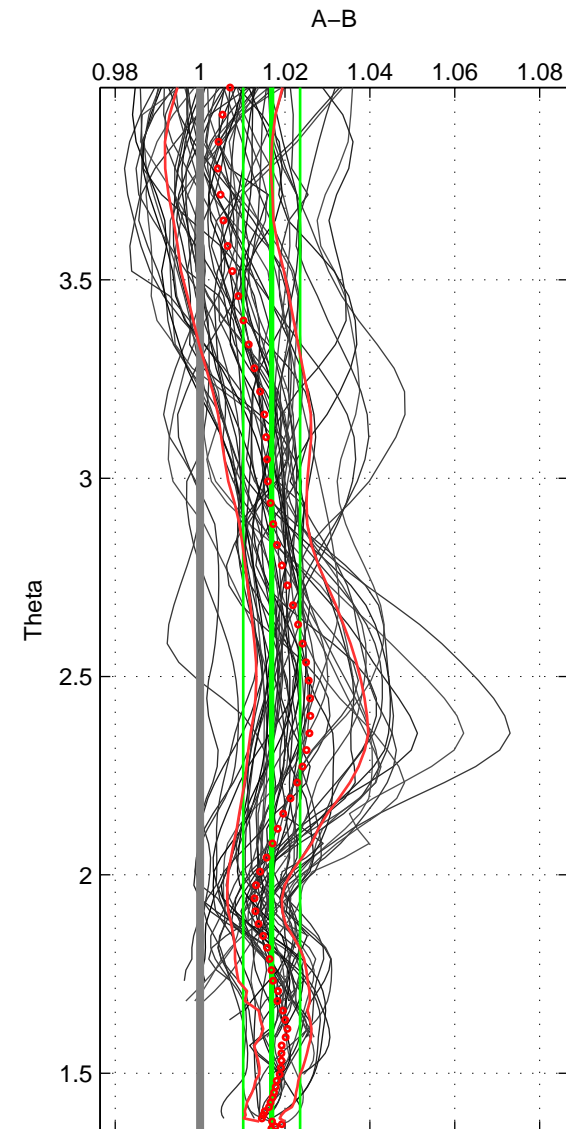

Cruise A (red). Date: Jun 2002 Cruisename: 163-06MT20020607

Cruise B (blue). Date: Jul 2004 Cruisename: 169-06MT20040710

\*\*\* "Favourite" values are means of spaces 1 2 3.

	Offset	O.StDev	Ratio	R.Stdev	Rating
SIGMA:	4.209	1.568	1.017	0.006	5
THETA:	4.243	1.665	1.017	0.007	5
DEPTH:	4.009	1.543	1.016	0.006	5
FAV.:	4.154	1.592	1.017	0.006	5

Profiles of A: 14  
 Profiles of B: 30  
 Diff profs : 47  
 WMoffset (A-B): 4.2094  
 WMoffset stdev: 1.5677  
 WMratio (A/B): 1.0167  
 WMratio stdev: 0.0063246

Quality (1-5): 5

Profiles of A: 17  
 Profiles of B: 30  
 Diff profs : 56  
 WMoffset (A-B): 4.2432  
 WMoffset stdev: 1.6651  
 WMratio (A/B): 1.0168  
 WMratio stdev: 0.0067048

Quality (1-5): 5

Profiles of A: 14  
 Profiles of B: 30  
 Diff profs : 47  
 WMoffset (A-B): 4.0093  
 WMoffset stdev: 1.5433  
 WMratio (A/B): 1.0161  
 WMratio stdev: 0.0063057

Quality (1-5): 5