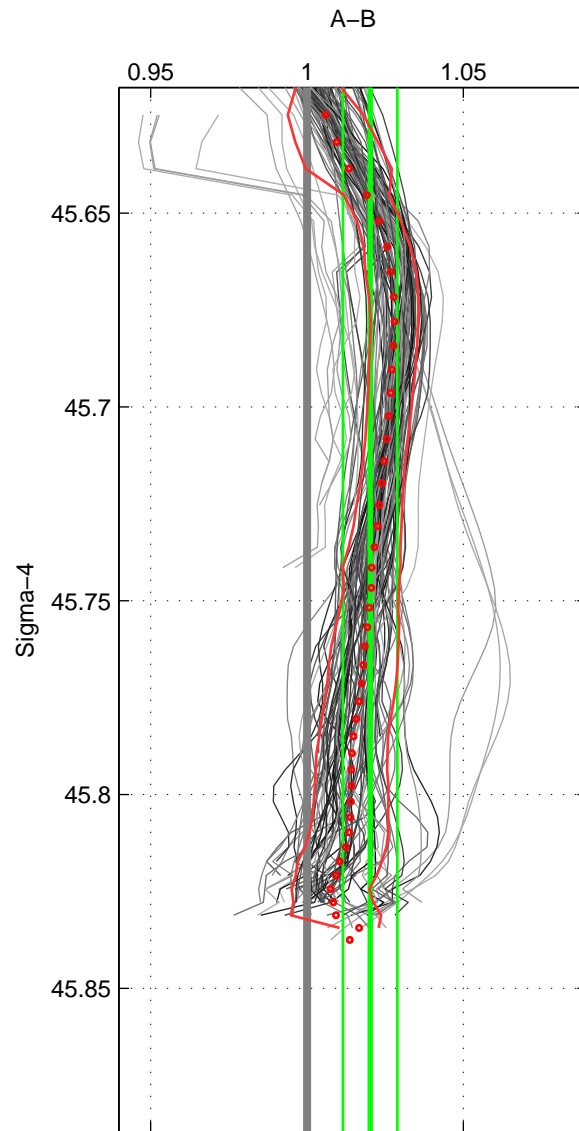

Cruise A (red). Date: Jun 2006 Cruisename: 135-06MM20060523

Cruise B (blue). Date: Jul 1990 Cruisename: 295-64TR19900701

*** "Favourite" values are means of spaces 1 2 3.

	Offset	O.StDev	Ratio	R.Stdev	Rating
SIGMA:	5.426	2.312	1.020	0.009	4
THETA:	3.908	1.796	1.015	0.007	4
DEPTH:	6.054	3.382	1.023	0.013	4
FAV.:	5.129	2.497	1.019	0.010	4

Profiles of A: 26
 Profiles of B: 15
 Diff profs : 100
 WMoffset (A-B): 5.426
 WMoffset stdev: 2.3119
 WMratio (A/B): 1.0202
 WMratio stdev: 0.0087154

Quality (1-5): 4

Profiles of A: 26
 Profiles of B: 15
 Diff profs : 100
 WMoffset (A-B): 3.9085
 WMoffset stdev: 1.7964
 WMratio (A/B): 1.0151
 WMratio stdev: 0.0070509

Quality (1-5): 4

Profiles of A: 26
 Profiles of B: 15
 Diff profs : 100
 WMoffset (A-B): 6.0537
 WMoffset stdev: 3.3816
 WMratio (A/B): 1.0228
 WMratio stdev: 0.012855

Quality (1-5): 4