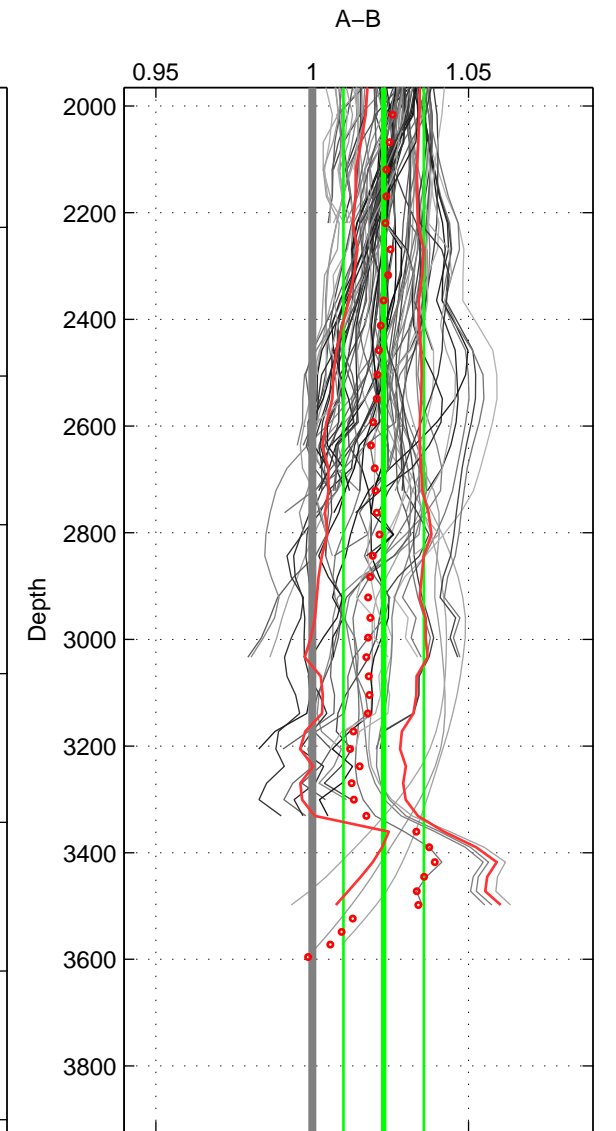

Cruise A (red). Date: Jun 2006 Cruisename: 135-06MM20060523

Cruise B (blue). Date: Jul 1990 Cruisename: 295-64TR19900701

*** "Favourite" values are means of spaces 1 2 3.

	Offset	O.StDev	Ratio	R.Stdev	Rating
SIGMA:	5.426	2.312	1.020	0.009	4
THETA:	3.908	1.796	1.015	0.007	4
DEPTH:	6.054	3.382	1.023	0.013	4
FAV.:	5.129	2.497	1.019	0.010	4

Profiles of A: 26
 Profiles of B: 15
 Diff profs : 100
 WMoffset (A-B): 5.426
 WMoffset stdev: 2.3119
 WMratio (A/B): 1.0202
 WMratio stdev: 0.0087154

Quality (1-5): 4

Profiles of A: 26
 Profiles of B: 15
 Diff profs : 100
 WMoffset (A-B): 3.9085
 WMoffset stdev: 1.7964
 WMratio (A/B): 1.0151
 WMratio stdev: 0.0070509

Quality (1-5): 4

Profiles of A: 26
 Profiles of B: 15
 Diff profs : 100
 WMoffset (A-B): 6.0537
 WMoffset stdev: 3.3816
 WMratio (A/B): 1.0228
 WMratio stdev: 0.012855

Quality (1-5): 4