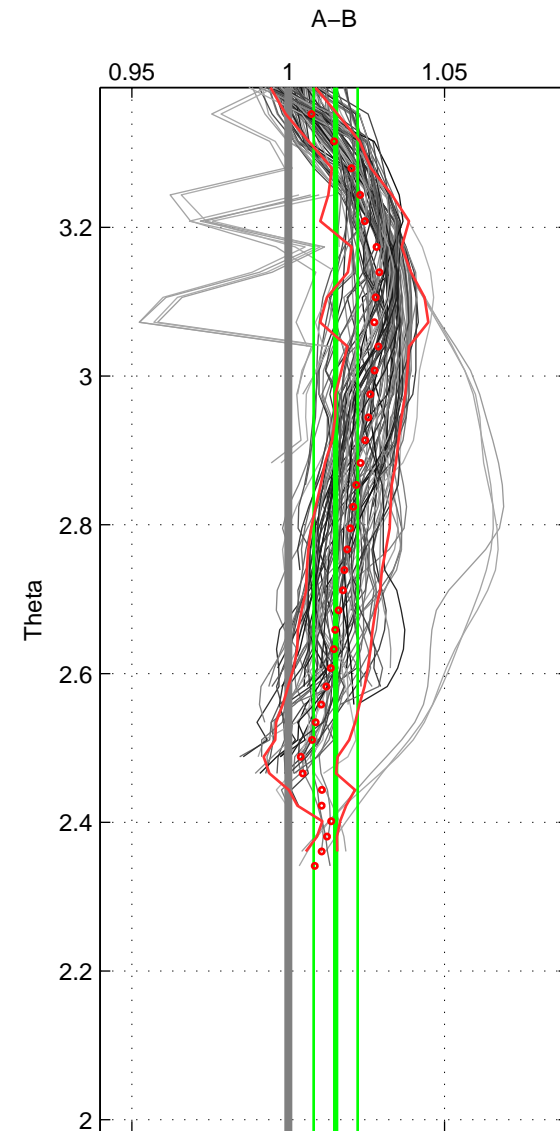

Cruise A (red). Date: Jun 2006 Cruisename: 135-06MM20060523

Cruise B (blue). Date: Jul 1990 Cruisename: 295-64TR19900701

*** "Favourite" values are means of spaces 1 2 3.

	Offset	O.StDev	Ratio	R.Stdev	Rating
SIGMA:	5.426	2.312	1.020	0.009	4
THETA:	3.908	1.796	1.015	0.007	4
DEPTH:	6.054	3.382	1.023	0.013	4
FAV.:	5.129	2.497	1.019	0.010	4

Profiles of A: 26
 Profiles of B: 15
 Diff profs : 100
 WMoffset (A-B): 5.426
 WMoffset stdev: 2.3119
 WMratio (A/B): 1.0202
 WMratio stdev: 0.0087154

Quality (1-5): 4

Profiles of A: 26
 Profiles of B: 15
 Diff profs : 100
 WMoffset (A-B): 3.9085
 WMoffset stdev: 1.7964
 WMratio (A/B): 1.0151
 WMratio stdev: 0.0070509

Quality (1-5): 4

Profiles of A: 26
 Profiles of B: 15
 Diff profs : 100
 WMoffset (A-B): 6.0537
 WMoffset stdev: 3.3816
 WMratio (A/B): 1.0228
 WMratio stdev: 0.012855

Quality (1-5): 4