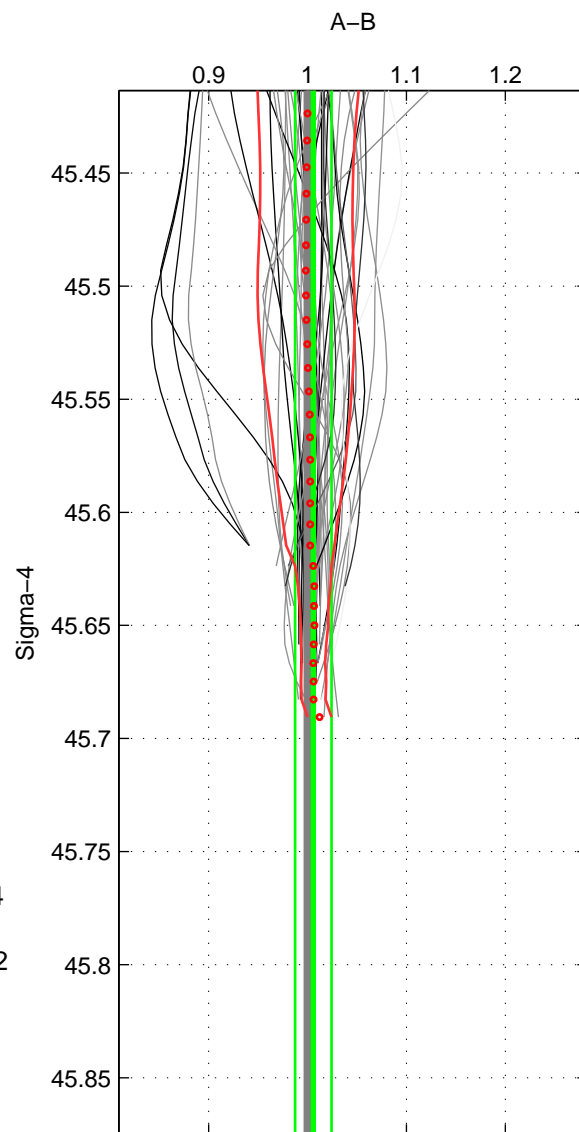

Cruise A (red). Date: Aug 2008 Cruisename: 679-49UF20080804

Cruise B (blue). Date: Feb 2008 Cruisename: 717-49UP20080122

*** "Favourite" values are means of spaces 1 2.

	Offset	O.StDev	Ratio	R.Stdev	Rating
SIGMA:	0.585	1.969	1.006	0.018	5
THETA:	0.457	2.879	1.005	0.029	5
DEPTH:	1.257	0.424	1.014	0.005	3
FAV.:	0.521	2.424	1.006	0.024	5

Profiles of A: 31
 Profiles of B: 17
 Diff profs : 50
 WMoffset (A-B): 0.58457
 WMoffset stdev: 1.9685
 WMratio (A/B): 1.0059
 WMratio stdev: 0.018447

Quality (1-5): 5

Profiles of A: 31
 Profiles of B: 17
 Diff profs : 50
 WMoffset (A-B): 0.45728
 WMoffset stdev: 2.8785
 WMratio (A/B): 1.0052
 WMratio stdev: 0.028796

Quality (1-5): 5

Please note that statistics are bad.

Profiles of A: 31
 Profiles of B: 17
 Diff profs : 50
 WMoffset (A-B): 1.2573
 WMoffset stdev: 0.42407
 WMratio (A/B): 1.0143
 WMratio stdev: 0.0052987