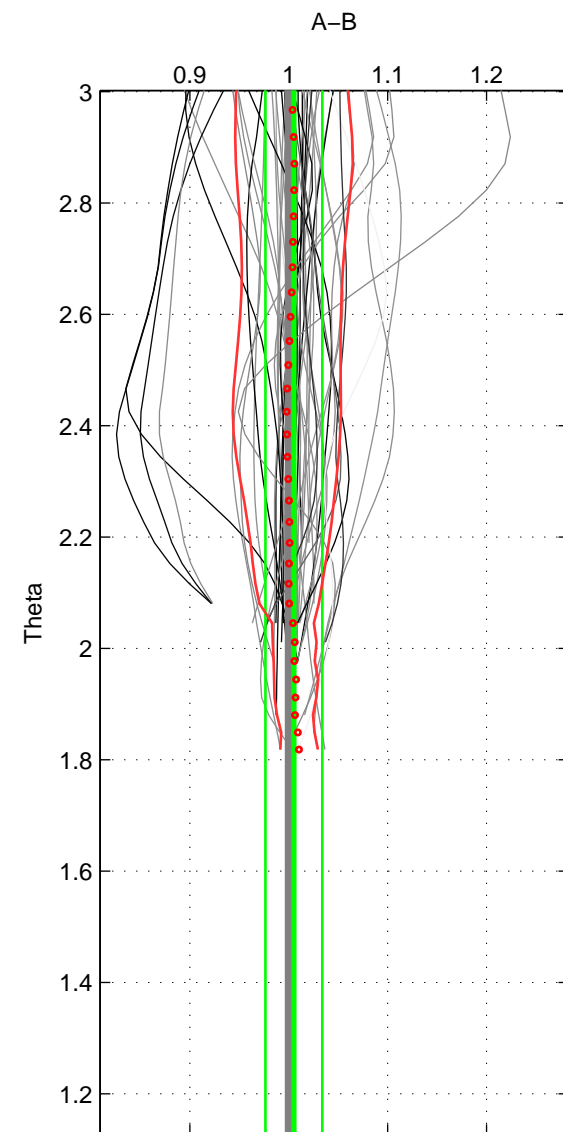

Cruise A (red). Date: Aug 2008 Cruisename: 679-49UF20080804

Cruise B (blue). Date: Feb 2008 Cruisename: 717-49UP20080122

*** "Favourite" values are means of spaces 1 2.

	Offset	O.StDev	Ratio	R.Stdev	Rating
SIGMA:	0.585	1.969	1.006	0.018	5
THETA:	0.457	2.879	1.005	0.029	5
DEPTH:	1.257	0.424	1.014	0.005	3
FAV.:	0.521	2.424	1.006	0.024	5

Profiles of A: 31
 Profiles of B: 17
 Diff profs : 50
 WMoffset (A-B): 0.58457
 WMoffset stdev: 1.9685
 WMratio (A/B): 1.0059
 WMratio stdev: 0.018447

Quality (1-5): 5

Profiles of A: 31
 Profiles of B: 17
 Diff profs : 50
 WMoffset (A-B): 0.45728
 WMoffset stdev: 2.8785
 WMratio (A/B): 1.0052
 WMratio stdev: 0.028796

Quality (1-5): 5

Please note that statistics are bad.

Profiles of A: 31
 Profiles of B: 17
 Diff profs : 50
 WMoffset (A-B): 1.2573
 WMoffset stdev: 0.42407
 WMratio (A/B): 1.0143
 WMratio stdev: 0.0052987