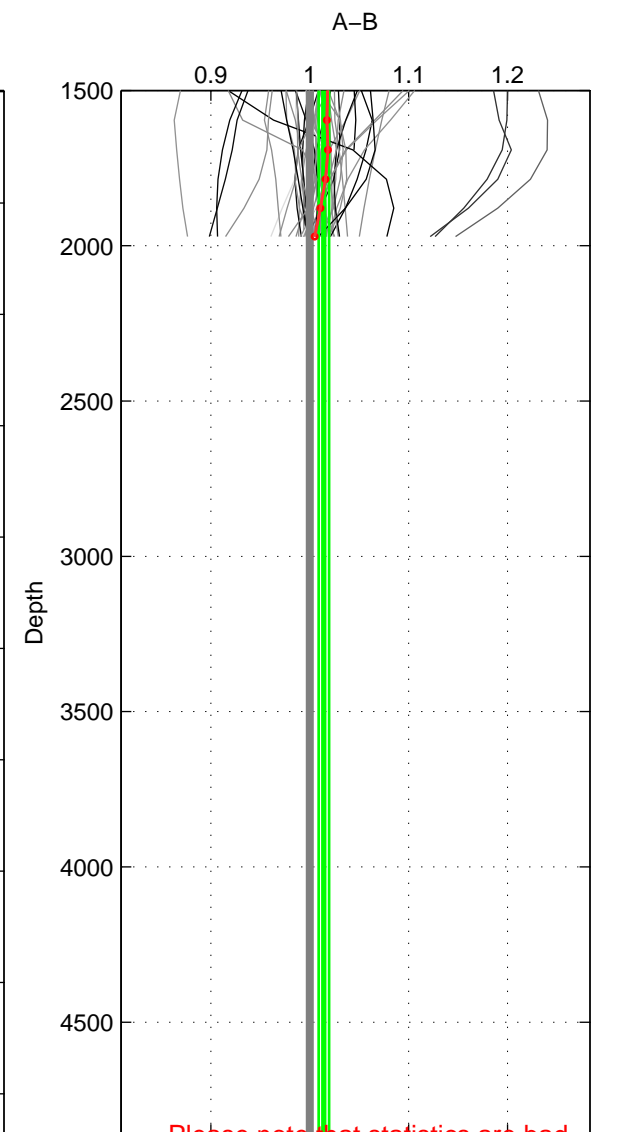

Cruise A (red). Date: Aug 2008 Cruisename: 679-49UF20080804

Cruise B (blue). Date: Feb 2008 Cruisename: 717-49UP20080122

*** "Favourite" values are means of spaces 1 2.

	Offset	O.StDev	Ratio	R.Stdev	Rating
SIGMA:	0.585	1.969	1.006	0.018	5
THETA:	0.457	2.879	1.005	0.029	5
DEPTH:	1.257	0.424	1.014	0.005	3
FAV.:	0.521	2.424	1.006	0.024	5

Profiles of A: 31
 Profiles of B: 17
 Diff profs : 50
 WMoffset (A-B): 0.58457
 WMoffset stdev: 1.9685
 WMratio (A/B): 1.0059
 WMratio stdev: 0.018447

Quality (1-5): 5

Profiles of A: 31
 Profiles of B: 17
 Diff profs : 50
 WMoffset (A-B): 0.45728
 WMoffset stdev: 2.8785
 WMratio (A/B): 1.0052
 WMratio stdev: 0.028796

Quality (1-5): 5

Please note that statistics are bad.

Profiles of A: 31
 Profiles of B: 17
 Diff profs : 50
 WMoffset (A-B): 1.2573
 WMoffset stdev: 0.42407
 WMratio (A/B): 1.0143
 WMratio stdev: 0.0052987