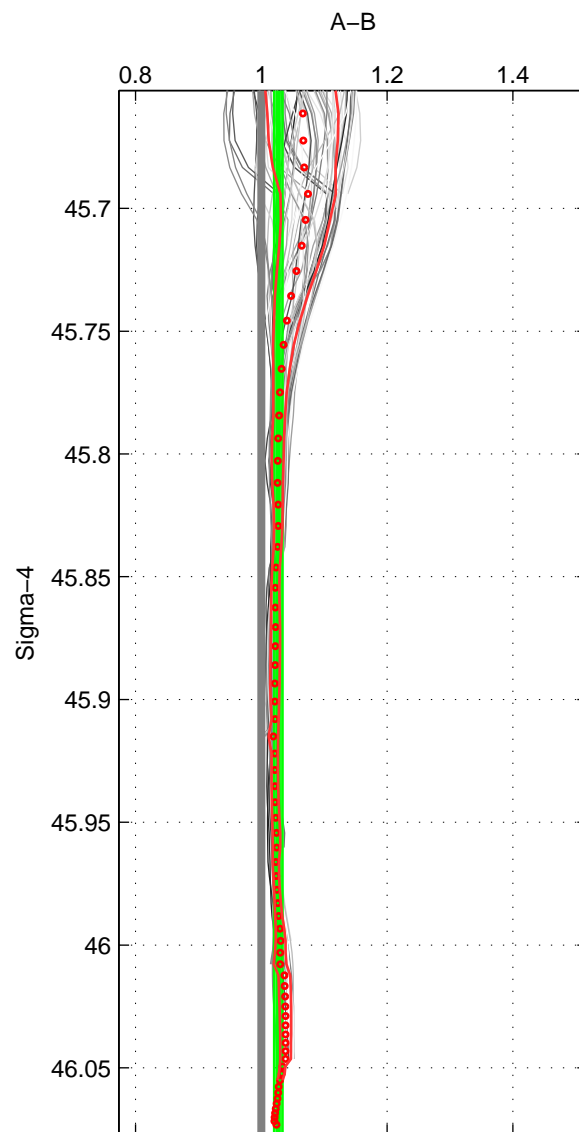

Cruise A (red). Date: Feb 1994 Cruisename: 238-323019940104

Cruise B (blue). Date: Apr 1995 Cruisename: 320-74JC19950320

\*\*\* "Favourite" values are means of spaces 1 2 3.

	Offset	O.StDev	Ratio	R.Stdev	Rating
SIGMA:	6.211	1.454	1.027	0.006	5
THETA:	6.076	1.230	1.027	0.006	5
DEPTH:	7.222	2.727	1.030	0.011	5
FAV. :	6.503	1.804	1.028	0.008	5

Profiles of A: 7  
 Profiles of B: 11  
 Diff profs : 63  
 WMoffset (A-B): 6.2111  
 WMoffset stdev: 1.4541  
 WMratio (A/B): 1.027  
 WMratio stdev: 0.006484

Quality (1-5): 5

Profiles of A: 7  
 Profiles of B: 11  
 Diff profs : 63  
 WMoffset (A-B): 6.0755  
 WMoffset stdev: 1.2296  
 WMratio (A/B): 1.0267  
 WMratio stdev: 0.0055368

Quality (1-5): 5

Profiles of A: 7  
 Profiles of B: 11  
 Diff profs : 63  
 WMoffset (A-B): 7.2219  
 WMoffset stdev: 2.7273  
 WMratio (A/B): 1.03  
 WMratio stdev: 0.011484

Quality (1-5): 5