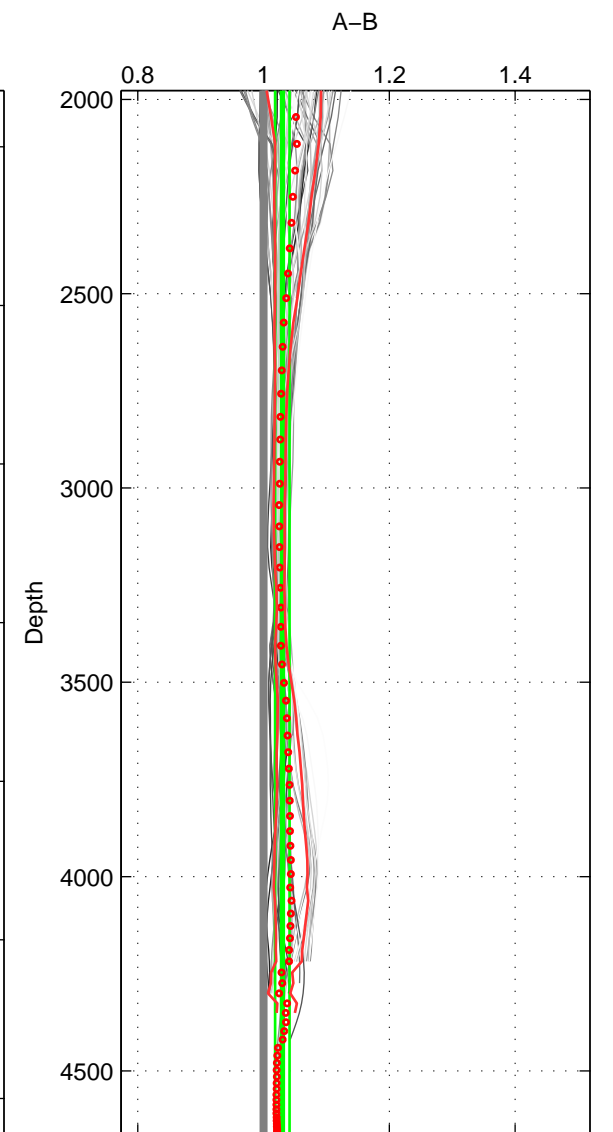

Cruise A (red). Date: Feb 1994 Cruisename: 238-323019940104

Cruise B (blue). Date: Apr 1995 Cruisename: 320-74JC19950320

\*\*\* "Favourite" values are means of spaces 1 2 3.

	Offset	O.StDev	Ratio	R.Stdev	Rating
SIGMA:	6.211	1.454	1.027	0.006	5
THETA:	6.076	1.230	1.027	0.006	5
DEPTH:	7.222	2.727	1.030	0.011	5
FAV. :	6.503	1.804	1.028	0.008	5

Profiles of A: 7  
 Profiles of B: 11  
 Diff profs : 63  
 WMoffset (A-B): 6.2111  
 WMoffset stdev: 1.4541  
 WMratio (A/B): 1.027  
 WMratio stdev: 0.006484

Quality (1-5): 5

Profiles of A: 7  
 Profiles of B: 11  
 Diff profs : 63  
 WMoffset (A-B): 6.0755  
 WMoffset stdev: 1.2296  
 WMratio (A/B): 1.0267  
 WMratio stdev: 0.0055368

Quality (1-5): 5

Profiles of A: 7  
 Profiles of B: 11  
 Diff profs : 63  
 WMoffset (A-B): 7.2219  
 WMoffset stdev: 2.7273  
 WMratio (A/B): 1.03  
 WMratio stdev: 0.011484

Quality (1-5): 5