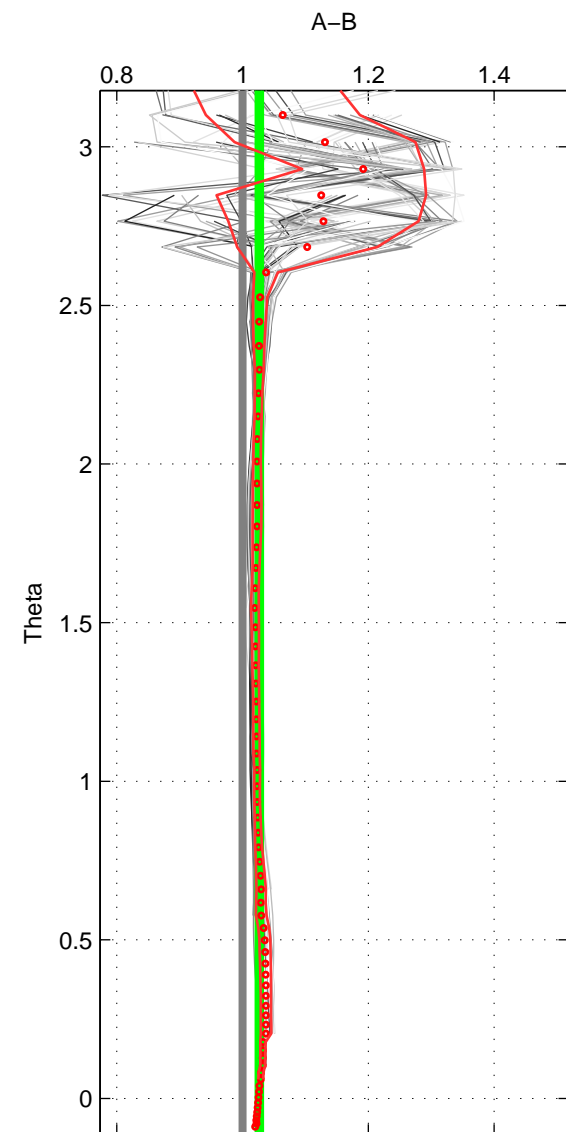

Cruise A (red). Date: Feb 1994 Cruisename: 238-323019940104

Cruise B (blue). Date: Apr 1995 Cruisename: 320-74JC19950320

\*\*\* "Favourite" values are means of spaces 1 2 3.

	Offset	O.StDev	Ratio	R.Stdev	Rating
SIGMA:	6.211	1.454	1.027	0.006	5
THETA:	6.076	1.230	1.027	0.006	5
DEPTH:	7.222	2.727	1.030	0.011	5
FAV. :	6.503	1.804	1.028	0.008	5

Profiles of A: 7  
 Profiles of B: 11  
 Diff profs : 63  
 WMoffset (A-B): 6.2111  
 WMoffset stdev: 1.4541  
 WMratio (A/B): 1.027  
 WMratio stdev: 0.006484

Quality (1-5): 5

Profiles of A: 7  
 Profiles of B: 11  
 Diff profs : 63  
 WMoffset (A-B): 6.0755  
 WMoffset stdev: 1.2296  
 WMratio (A/B): 1.0267  
 WMratio stdev: 0.0055368

Quality (1-5): 5

Profiles of A: 7  
 Profiles of B: 11  
 Diff profs : 63  
 WMoffset (A-B): 7.2219  
 WMoffset stdev: 2.7273  
 WMratio (A/B): 1.03  
 WMratio stdev: 0.011484

Quality (1-5): 5