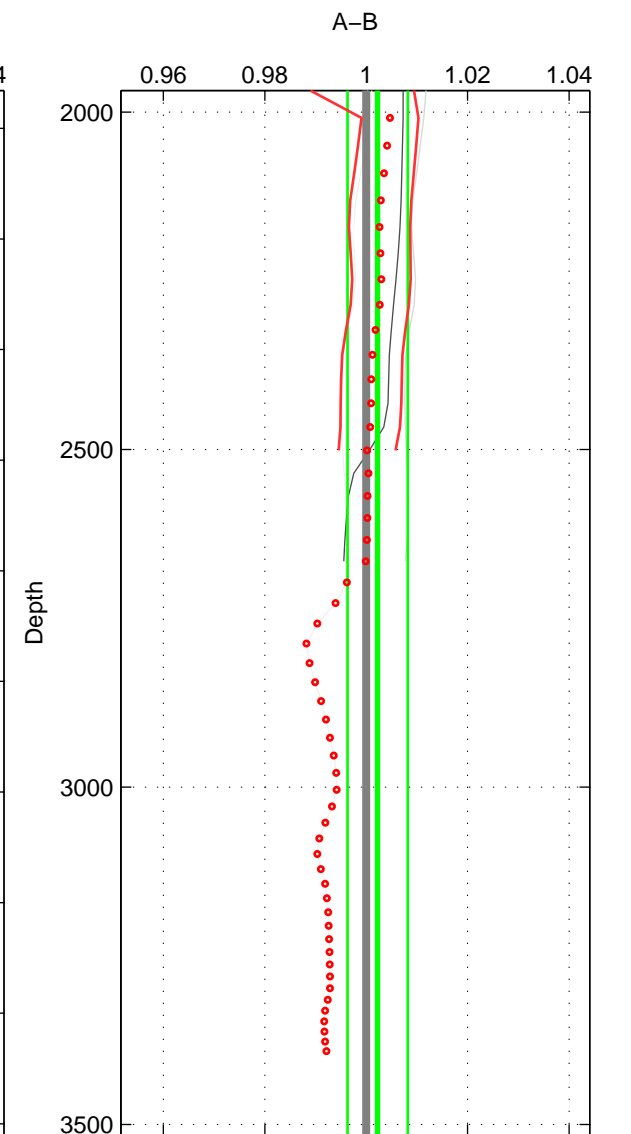

Cruise A (red). Date: Sep 1993 Cruisename: 33-18SN19950803

Cruise B (blue). Date: Aug 2005 Cruisename: 41-18SN20050729

\*\*\* "Favourite" values are means of spaces 1 2 3.

	Offset	O.StDev	Ratio	R.Stdev	Rating
SIGMA:	-1.573	2.415	0.995	0.008	2
THETA:	0.952	3.574	1.003	0.012	2
DEPTH:	0.641	1.710	1.002	0.006	2
FAV.:	0.007	2.566	1.000	0.009	2

Profiles of A: 3  
 Profiles of B: 4  
 Diff profs : 7  
 WMoffset (A-B): -1.5732  
 WMoffset stdev: 2.4147  
 WMratio (A/B): 0.99462  
 WMratio stdev: 0.0082934

Quality (1-5): 2

Profiles of A: 3  
 Profiles of B: 4  
 Diff profs : 7  
 WMoffset (A-B): 0.95194  
 WMoffset stdev: 3.574  
 WMratio (A/B): 1.0034  
 WMratio stdev: 0.012421

Quality (1-5): 2

Profiles of A: 3  
 Profiles of B: 4  
 Diff profs : 7  
 WMoffset (A-B): 0.6414  
 WMoffset stdev: 1.7096  
 WMratio (A/B): 1.0023  
 WMratio stdev: 0.005942

Quality (1-5): 2