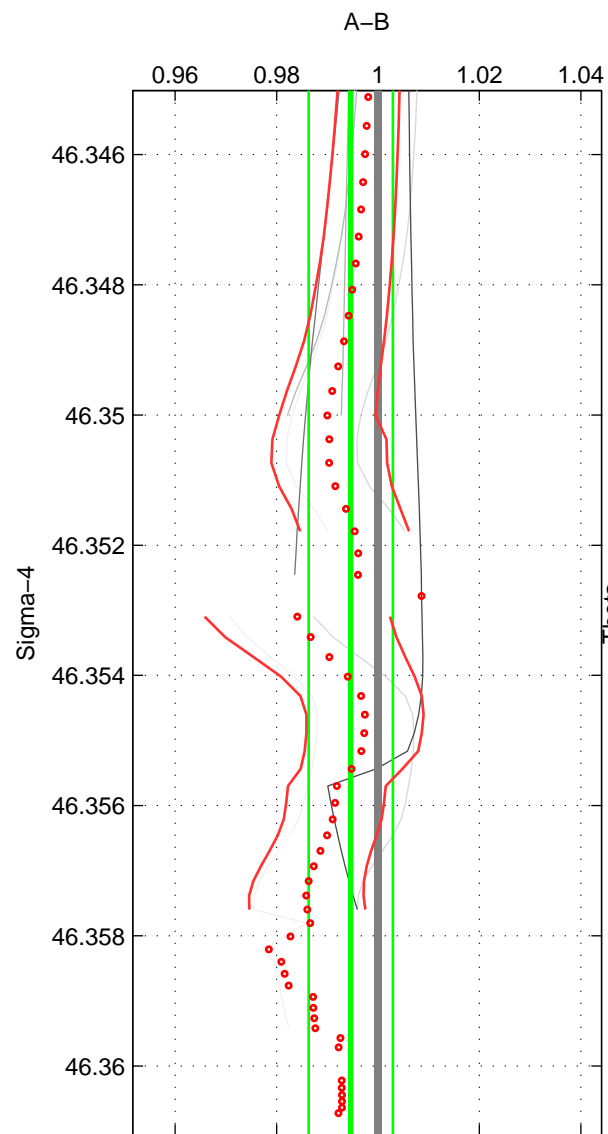

Cruise A (red). Date: Sep 1993 Cruisename: 33-18SN19950803

Cruise B (blue). Date: Aug 2005 Cruisename: 41-18SN20050729

\*\*\* "Favourite" values are means of spaces 1 2 3.

	Offset	O.StDev	Ratio	R.Stdev	Rating
SIGMA:	-1.573	2.415	0.995	0.008	2
THETA:	0.952	3.574	1.003	0.012	2
DEPTH:	0.641	1.710	1.002	0.006	2
FAV.:	0.007	2.566	1.000	0.009	2

Profiles of A: 3  
 Profiles of B: 4  
 Diff profs : 7  
 WMoffset (A-B): -1.5732  
 WMoffset stdev: 2.4147  
 WMratio (A/B): 0.99462  
 WMratio stdev: 0.0082934

Quality (1-5): 2

Profiles of A: 3  
 Profiles of B: 4  
 Diff profs : 7  
 WMoffset (A-B): 0.95194  
 WMoffset stdev: 3.574  
 WMratio (A/B): 1.0034  
 WMratio stdev: 0.012421

Quality (1-5): 2

Profiles of A: 3  
 Profiles of B: 4  
 Diff profs : 7  
 WMoffset (A-B): 0.6414  
 WMoffset stdev: 1.7096  
 WMratio (A/B): 1.0023  
 WMratio stdev: 0.005942

Quality (1-5): 2