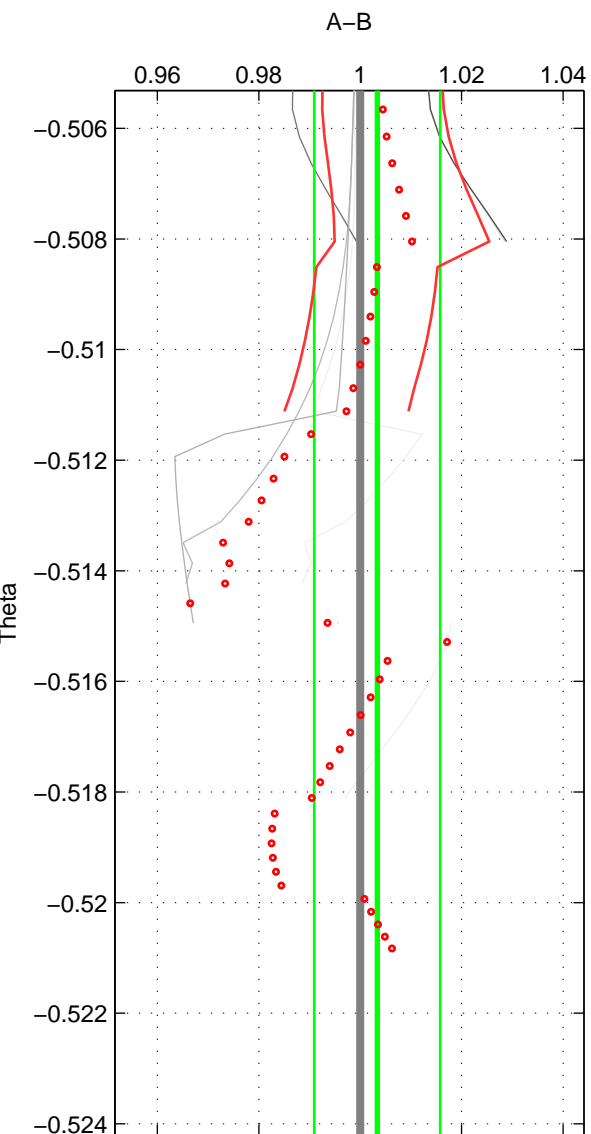

Cruise A (red). Date: Sep 1993 Cruisename: 33-18SN19950803

Cruise B (blue). Date: Aug 2005 Cruisename: 41-18SN20050729

\*\*\* "Favourite" values are means of spaces 1 2 3.

	Offset	O.StDev	Ratio	R.Stdev	Rating
SIGMA:	-1.573	2.415	0.995	0.008	2
THETA:	0.952	3.574	1.003	0.012	2
DEPTH:	0.641	1.710	1.002	0.006	2
FAV.:	0.007	2.566	1.000	0.009	2

Profiles of A: 3  
 Profiles of B: 4  
 Diff profs : 7  
 WMoffset (A-B): -1.5732  
 WMoffset stdev: 2.4147  
 WMratio (A/B): 0.99462  
 WMratio stdev: 0.0082934

Quality (1-5): 2

Profiles of A: 3  
 Profiles of B: 4  
 Diff profs : 7  
 WMoffset (A-B): 0.95194  
 WMoffset stdev: 3.574  
 WMratio (A/B): 1.0034  
 WMratio stdev: 0.012421

Quality (1-5): 2

Profiles of A: 3  
 Profiles of B: 4  
 Diff profs : 7  
 WMoffset (A-B): 0.6414  
 WMoffset stdev: 1.7096  
 WMratio (A/B): 1.0023  
 WMratio stdev: 0.005942

Quality (1-5): 2