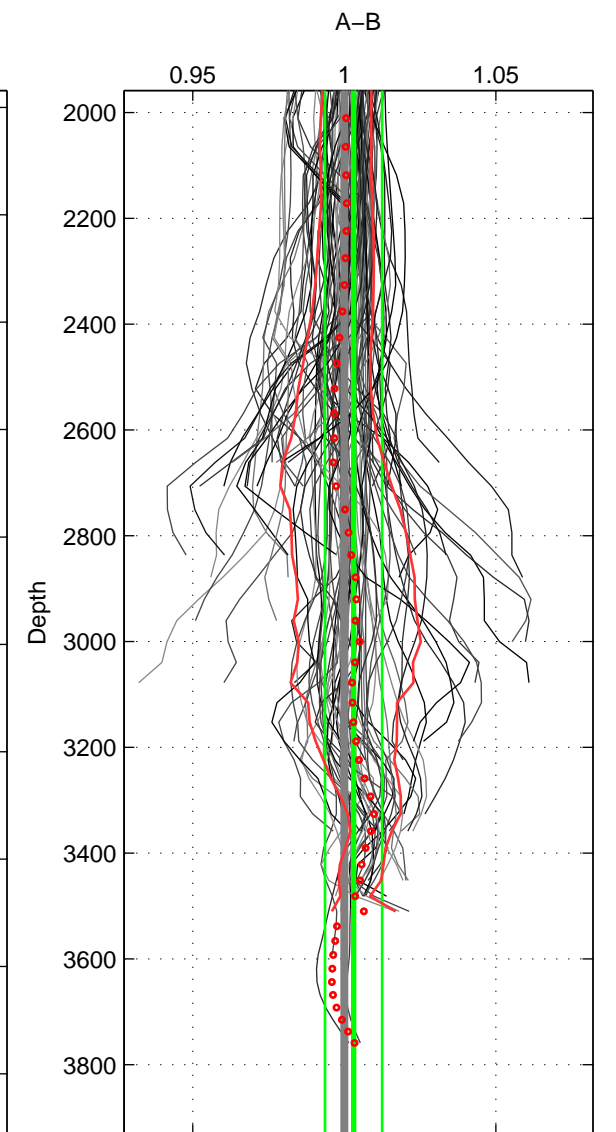

Cruise A (red). Date: Jun 2006 Cruisename: 197-18HU20060524

Cruise B (blue). Date: May 2009 Cruisename: 200-18HU20090517

\*\*\* "Favourite" values are means of spaces 1 2 3.

	Offset	O.StDev	Ratio	R.Stdev	Rating
SIGMA:	1.048	1.361	1.004	0.005	5
THETA:	0.774	1.215	1.003	0.004	5
DEPTH:	0.835	2.699	1.003	0.009	5
FAV.:	0.886	1.758	1.003	0.006	5

Profiles of A: 21  
 Profiles of B: 20  
 Diff profs : 100  
 WMoffset (A-B): 1.0484  
 WMoffset stdev: 1.3607  
 WMratio (A/B): 1.0037  
 WMratio stdev: 0.0046518

Quality (1-5): 5

Profiles of A: 21  
 Profiles of B: 20  
 Diff profs : 100  
 WMoffset (A-B): 0.77401  
 WMoffset stdev: 1.215  
 WMratio (A/B): 1.0027  
 WMratio stdev: 0.0041259

Quality (1-5): 5

Profiles of A: 21  
 Profiles of B: 19  
 Diff profs : 96  
 WMoffset (A-B): 0.83501  
 WMoffset stdev: 2.6985  
 WMratio (A/B): 1.003  
 WMratio stdev: 0.0094318

Quality (1-5): 5