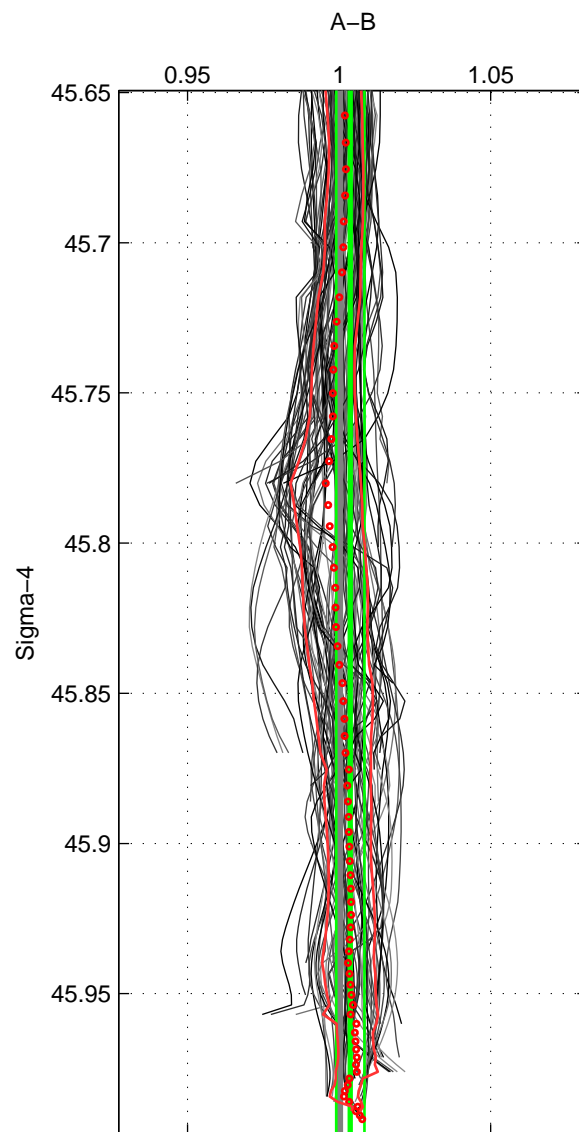

Cruise A (red). Date: Jun 2006 Cruisename: 197-18HU20060524

Cruise B (blue). Date: May 2009 Cruisename: 200-18HU20090517

\*\*\* "Favourite" values are means of spaces 1 2 3.

	Offset	O.StDev	Ratio	R.Stdev	Rating
SIGMA:	1.048	1.361	1.004	0.005	5
THETA:	0.774	1.215	1.003	0.004	5
DEPTH:	0.835	2.699	1.003	0.009	5
FAV.:	0.886	1.758	1.003	0.006	5

Profiles of A: 21  
 Profiles of B: 20  
 Diff profs : 100  
 WMoffset (A-B): 1.0484  
 WMoffset stdev: 1.3607  
 WMratio (A/B): 1.0037  
 WMratio stdev: 0.0046518

Quality (1-5): 5

Profiles of A: 21  
 Profiles of B: 20  
 Diff profs : 100  
 WMoffset (A-B): 0.77401  
 WMoffset stdev: 1.215  
 WMratio (A/B): 1.0027  
 WMratio stdev: 0.0041259

Quality (1-5): 5

Profiles of A: 21  
 Profiles of B: 19  
 Diff profs : 96  
 WMoffset (A-B): 0.83501  
 WMoffset stdev: 2.6985  
 WMratio (A/B): 1.003  
 WMratio stdev: 0.0094318

Quality (1-5): 5