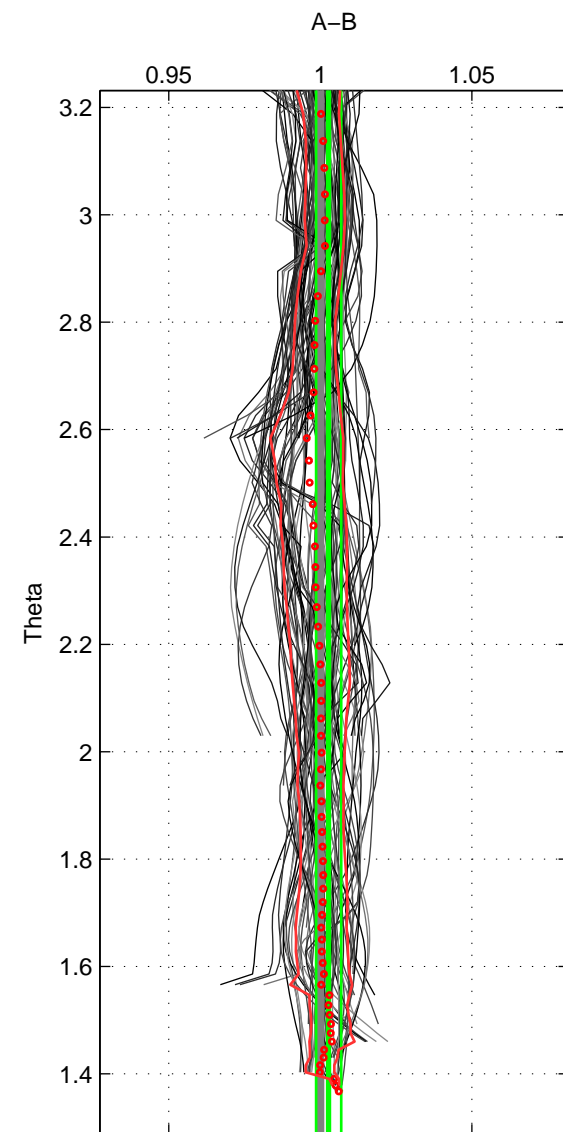

Cruise A (red). Date: Jun 2006 Cruisename: 197-18HU20060524

Cruise B (blue). Date: May 2009 Cruisename: 200-18HU20090517

\*\*\* "Favourite" values are means of spaces 1 2 3.

	Offset	O.StDev	Ratio	R.Stdev	Rating
SIGMA:	1.048	1.361	1.004	0.005	5
THETA:	0.774	1.215	1.003	0.004	5
DEPTH:	0.835	2.699	1.003	0.009	5
FAV.:	0.886	1.758	1.003	0.006	5

Profiles of A: 21  
 Profiles of B: 20  
 Diff profs : 100  
 WMoffset (A-B): 1.0484  
 WMoffset stdev: 1.3607  
 WMratio (A/B): 1.0037  
 WMratio stdev: 0.0046518

Quality (1-5): 5

Profiles of A: 21  
 Profiles of B: 20  
 Diff profs : 100  
 WMoffset (A-B): 0.77401  
 WMoffset stdev: 1.215  
 WMratio (A/B): 1.0027  
 WMratio stdev: 0.0041259

Quality (1-5): 5

Profiles of A: 21  
 Profiles of B: 19  
 Diff profs : 96  
 WMoffset (A-B): 0.83501  
 WMoffset stdev: 2.6985  
 WMratio (A/B): 1.003  
 WMratio stdev: 0.0094318

Quality (1-5): 5