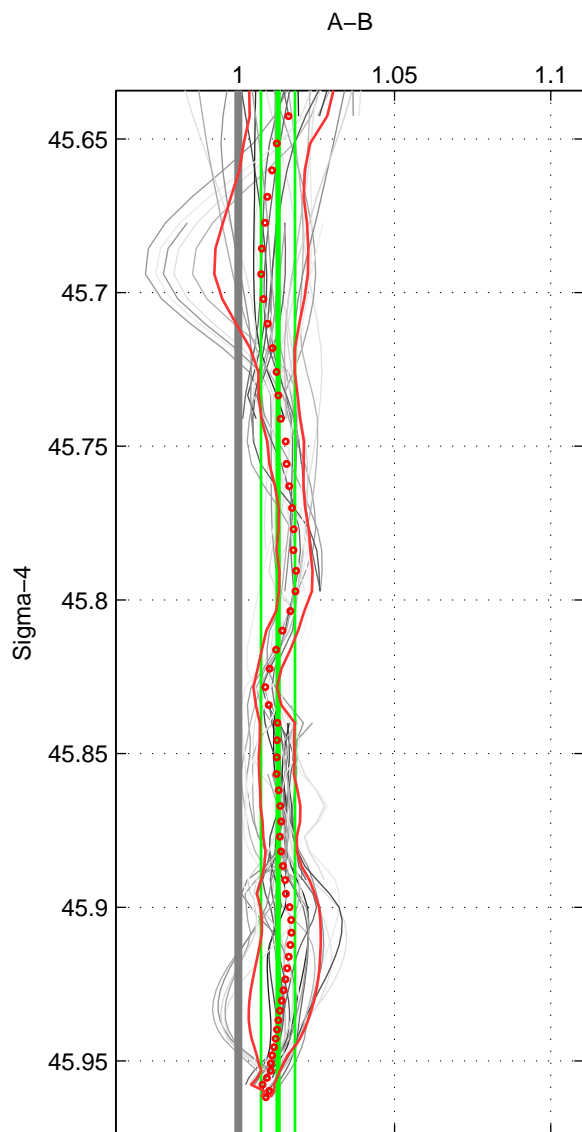

Cruise A (red). Date: Jun 2002 Cruisename: 163-06MT20020607

Cruise B (blue). Date: Feb 1994 Cruisename: 238-323019940104

\*\*\* "Favourite" values are means of spaces 1 2 3.

	Offset	O.StDev	Ratio	R.Stdev	Rating
SIGMA:	3.211	1.364	1.013	0.005	5
THETA:	3.683	1.277	1.015	0.005	5
DEPTH:	3.984	1.327	1.016	0.005	5
FAV.:	3.626	1.323	1.014	0.005	5

Profiles of A: 8  
 Profiles of B: 7  
 Diff profs: 40  
 WMoffset (A-B): 3.2114  
 WMoffset stdev: 1.3638  
 WMratio (A/B): 1.0127  
 WMratio stdev: 0.0054361

Quality (1-5): 5

Profiles of A: 8  
 Profiles of B: 7  
 Diff profs: 40  
 WMoffset (A-B): 3.6832  
 WMoffset stdev: 1.2769  
 WMratio (A/B): 1.0147  
 WMratio stdev: 0.0051481

Quality (1-5): 5

Profiles of A: 8  
 Profiles of B: 7  
 Diff profs: 40  
 WMoffset (A-B): 3.9843  
 WMoffset stdev: 1.3273  
 WMratio (A/B): 1.0156  
 WMratio stdev: 0.0052672

Quality (1-5): 5