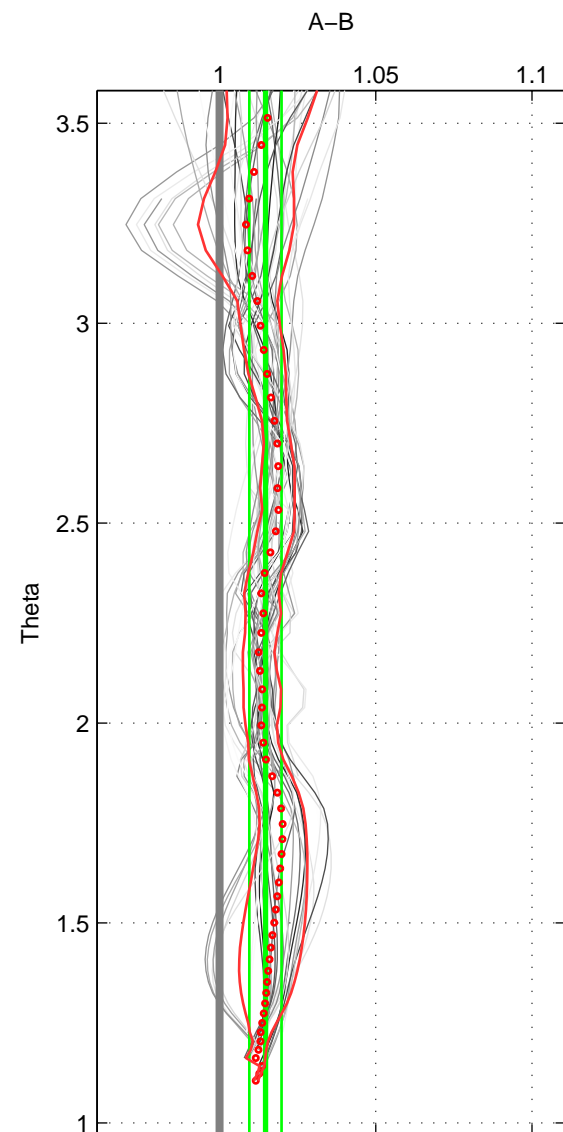

Cruise A (red). Date: Jun 2002 Cruisename: 163-06MT20020607

Cruise B (blue). Date: Feb 1994 Cruisename: 238-323019940104

\*\*\* "Favourite" values are means of spaces 1 2 3.

	Offset	O.StDev	Ratio	R.Stdev	Rating
SIGMA:	3.211	1.364	1.013	0.005	5
THETA:	3.683	1.277	1.015	0.005	5
DEPTH:	3.984	1.327	1.016	0.005	5
FAV.:	3.626	1.323	1.014	0.005	5

Profiles of A: 8  
 Profiles of B: 7  
 Diff profs: 40  
 WMoffset (A-B): 3.2114  
 WMoffset stdev: 1.3638  
 WMratio (A/B): 1.0127  
 WMratio stdev: 0.0054361

Quality (1-5): 5

Profiles of A: 8  
 Profiles of B: 7  
 Diff profs: 40  
 WMoffset (A-B): 3.6832  
 WMoffset stdev: 1.2769  
 WMratio (A/B): 1.0147  
 WMratio stdev: 0.0051481

Quality (1-5): 5

Profiles of A: 8  
 Profiles of B: 7  
 Diff profs: 40  
 WMoffset (A-B): 3.9843  
 WMoffset stdev: 1.3273  
 WMratio (A/B): 1.0156  
 WMratio stdev: 0.0052672

Quality (1-5): 5