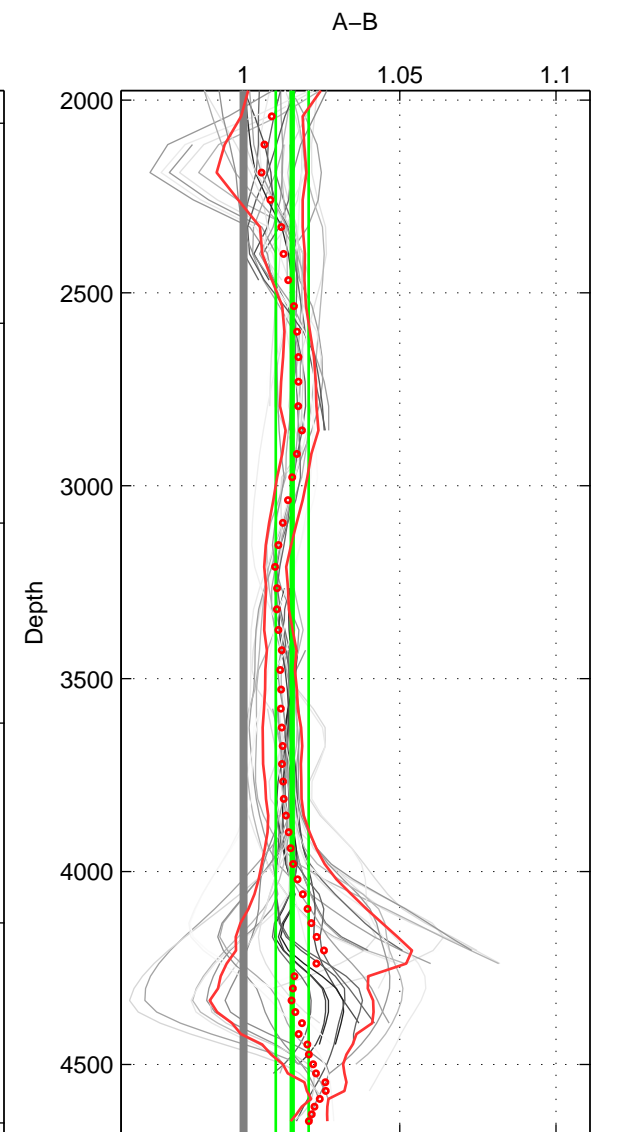

Cruise A (red). Date: Jun 2002 Cruisename: 163-06MT20020607

Cruise B (blue). Date: Feb 1994 Cruisename: 238-323019940104

\*\*\* "Favourite" values are means of spaces 1 2 3.

	Offset	O.StDev	Ratio	R.Stdev	Rating
SIGMA:	3.211	1.364	1.013	0.005	5
THETA:	3.683	1.277	1.015	0.005	5
DEPTH:	3.984	1.327	1.016	0.005	5
FAV.:	3.626	1.323	1.014	0.005	5

Profiles of A: 8  
 Profiles of B: 7  
 Diff profs: 40  
 WMoffset (A-B): 3.2114  
 WMoffset stdev: 1.3638  
 WMratio (A/B): 1.0127  
 WMratio stdev: 0.0054361

Quality (1-5): 5

Profiles of A: 8  
 Profiles of B: 7  
 Diff profs: 40  
 WMoffset (A-B): 3.6832  
 WMoffset stdev: 1.2769  
 WMratio (A/B): 1.0147  
 WMratio stdev: 0.0051481

Quality (1-5): 5

Profiles of A: 8  
 Profiles of B: 7  
 Diff profs: 40  
 WMoffset (A-B): 3.9843  
 WMoffset stdev: 1.3273  
 WMratio (A/B): 1.0156  
 WMratio stdev: 0.0052672

Quality (1-5): 5