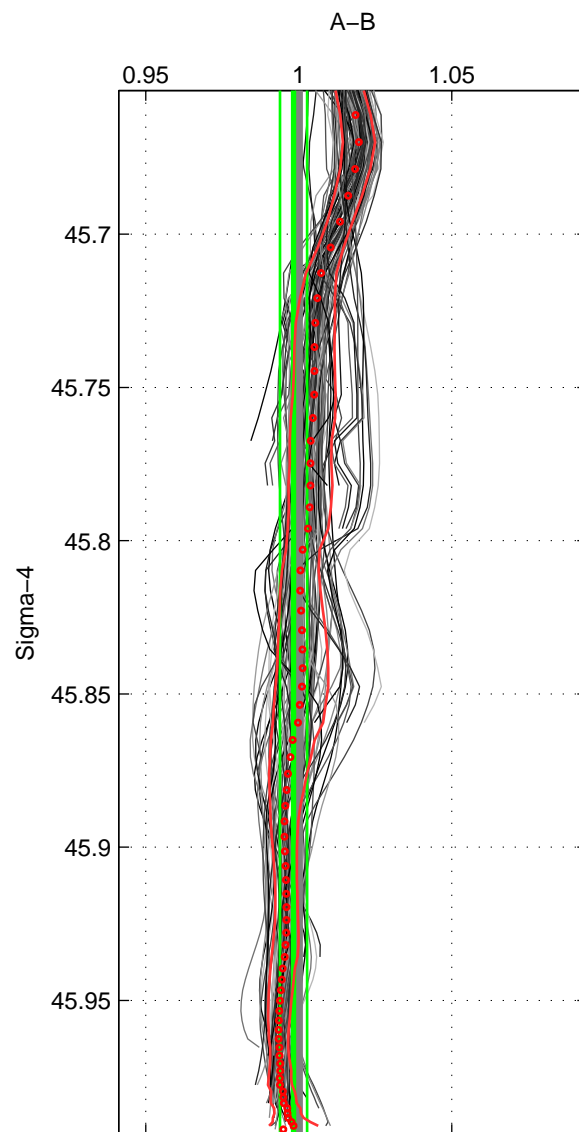

Cruise A (red). Date: Jul 2002 Cruisename: 193-18HU20020623

Cruise B (blue). Date: Jun 2006 Cruisename: 197-18HU20060524

\*\*\* "Favourite" values are means of spaces 1 2 3.

	Offset	O.StDev	Ratio	R.Stdev	Rating
SIGMA:	-0.457	1.288	0.998	0.004	5
THETA:	-1.184	1.255	0.996	0.004	5
DEPTH:	-0.004	1.920	1.000	0.007	5
FAV. :	-0.548	1.487	0.998	0.005	5

Profiles of A: 17  
 Profiles of B: 21  
 Diff profs : 100  
 WMoffset (A-B): -0.45688  
 WMoffset stdev: 1.2877  
 WMratio (A/B): 0.99827  
 WMratio stdev: 0.0044095

Quality (1-5): 5

Profiles of A: 17  
 Profiles of B: 21  
 Diff profs : 100  
 WMoffset (A-B): -1.1842  
 WMoffset stdev: 1.2546  
 WMratio (A/B): 0.99584  
 WMratio stdev: 0.0042635

Quality (1-5): 5

Profiles of A: 17  
 Profiles of B: 21  
 Diff profs : 100  
 WMoffset (A-B): -0.0037168  
 WMoffset stdev: 1.9198  
 WMratio (A/B): 0.99977  
 WMratio stdev: 0.0065693

Quality (1-5): 5