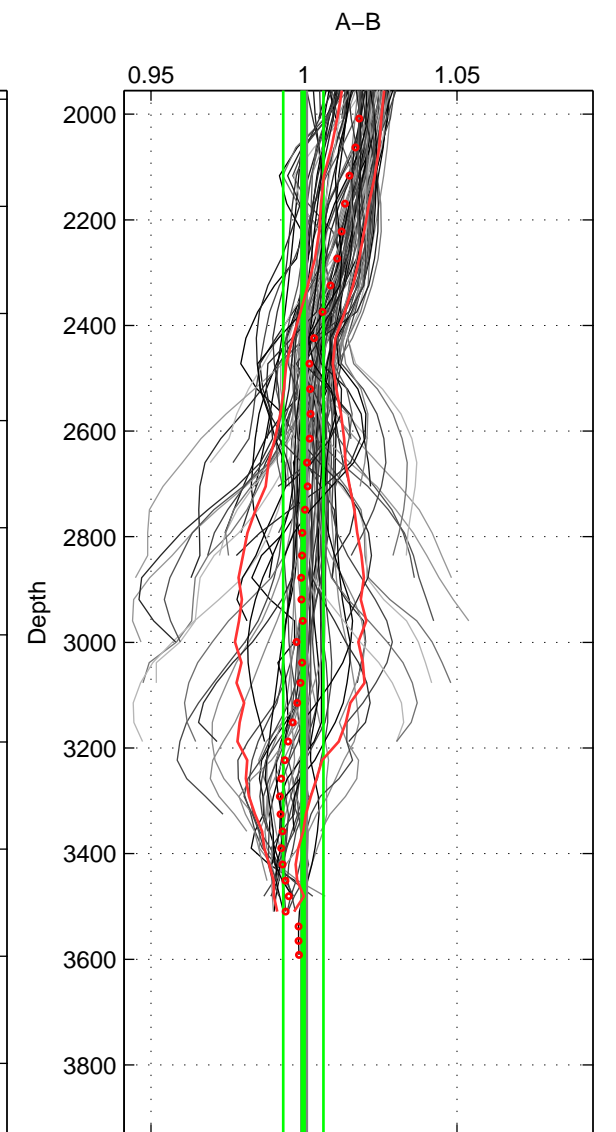

Cruise A (red). Date: Jul 2002 Cruisename: 193-18HU20020623

Cruise B (blue). Date: Jun 2006 Cruisename: 197-18HU20060524

\*\*\* "Favourite" values are means of spaces 1 2 3.

	Offset	O.StDev	Ratio	R.Stdev	Rating
SIGMA:	-0.457	1.288	0.998	0.004	5
THETA:	-1.184	1.255	0.996	0.004	5
DEPTH:	-0.004	1.920	1.000	0.007	5
FAV. :	-0.548	1.487	0.998	0.005	5

Profiles of A: 17  
 Profiles of B: 21  
 Diff profs : 100  
 WMoffset (A-B): -0.45688  
 WMoffset stdev: 1.2877  
 WMratio (A/B): 0.99827  
 WMratio stdev: 0.0044095

Quality (1-5): 5

Profiles of A: 17  
 Profiles of B: 21  
 Diff profs : 100  
 WMoffset (A-B): -1.1842  
 WMoffset stdev: 1.2546  
 WMratio (A/B): 0.99584  
 WMratio stdev: 0.0042635

Quality (1-5): 5

Profiles of A: 17  
 Profiles of B: 21  
 Diff profs : 100  
 WMoffset (A-B): -0.0037168  
 WMoffset stdev: 1.9198  
 WMratio (A/B): 0.99977  
 WMratio stdev: 0.0065693

Quality (1-5): 5