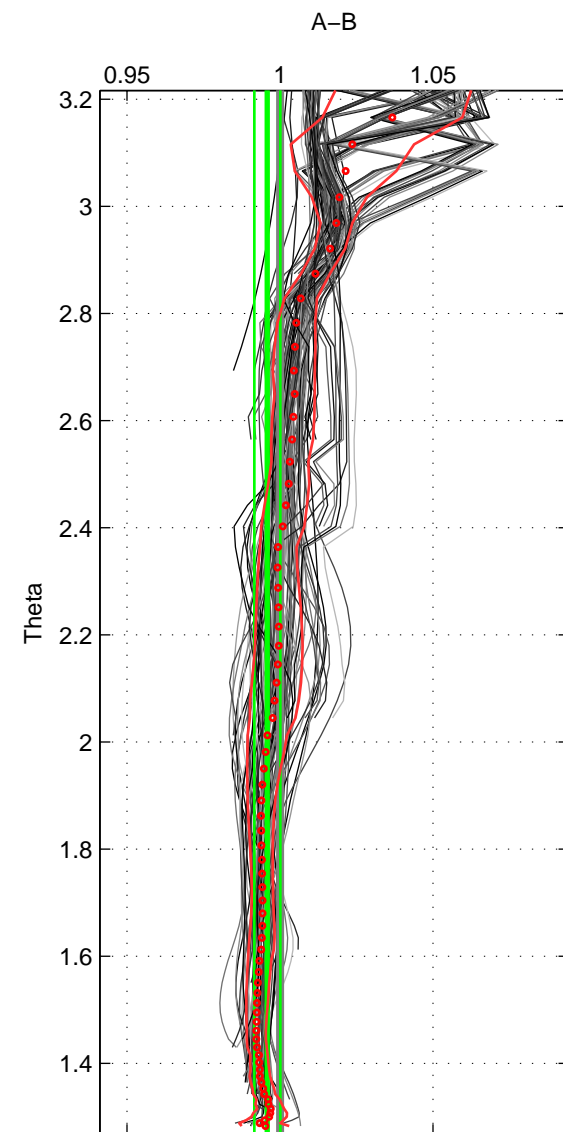

Cruise A (red). Date: Jul 2002 Cruisename: 193-18HU20020623

Cruise B (blue). Date: Jun 2006 Cruisename: 197-18HU20060524

\*\*\* "Favourite" values are means of spaces 1 2 3.

	Offset	O.StDev	Ratio	R.Stdev	Rating
SIGMA:	-0.457	1.288	0.998	0.004	5
THETA:	-1.184	1.255	0.996	0.004	5
DEPTH:	-0.004	1.920	1.000	0.007	5
FAV. :	-0.548	1.487	0.998	0.005	5

Profiles of A: 17  
 Profiles of B: 21  
 Diff profs : 100  
 WMoffset (A-B): -0.45688  
 WMoffset stdev: 1.2877  
 WMratio (A/B): 0.99827  
 WMratio stdev: 0.0044095

Quality (1-5): 5

Profiles of A: 17  
 Profiles of B: 21  
 Diff profs : 100  
 WMoffset (A-B): -1.1842  
 WMoffset stdev: 1.2546  
 WMratio (A/B): 0.99584  
 WMratio stdev: 0.0042635

Quality (1-5): 5

Profiles of A: 17  
 Profiles of B: 21  
 Diff profs : 100  
 WMoffset (A-B): -0.0037168  
 WMoffset stdev: 1.9198  
 WMratio (A/B): 0.99977  
 WMratio stdev: 0.0065693

Quality (1-5): 5