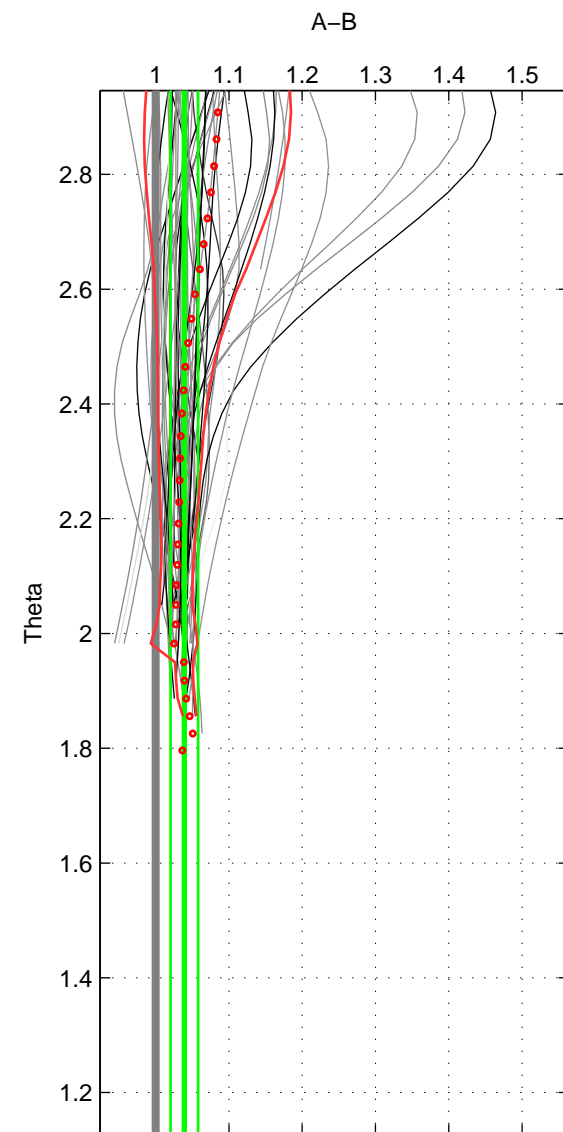

Cruise A (red). Date: May 2000 Cruisename: 530-49FA20000509

Cruise B (blue). Date: Feb 2008 Cruisename: 717-49UP20080122

*** "Favourite" values are those of space 2.

	Offset	O.StDev	Ratio	R.Stdev	Rating
SIGMA:	3.885	1.315	1.037	0.012	4
THETA:	4.046	1.966	1.039	0.019	5
DEPTH:	4.434	0.725	1.047	0.012	3
FAV.:	4.046	1.966	1.039	0.019	5

Profiles of A: 7
 Profiles of B: 17
 Diff profs: 9
 WMoffset (A-B): 3.8846
 WMoffset stdev: 1.3155
 WMratio (A/B): 1.0372
 WMratio stdev: 0.011985

Quality (1-5): 4

Profiles of A: 31
 Profiles of B: 17
 Diff profs: 49
 WMoffset (A-B): 4.0464
 WMoffset stdev: 1.9664
 WMratio (A/B): 1.0391
 WMratio stdev: 0.018785

Quality (1-5): 5

Please note that statistics are bad.

Profiles of A: 31
 Profiles of B: 17
 Diff profs: 49
 WMoffset (A-B): 4.4344
 WMoffset stdev: 0.72473
 WMratio (A/B): 1.0472
 WMratio stdev: 0.011672