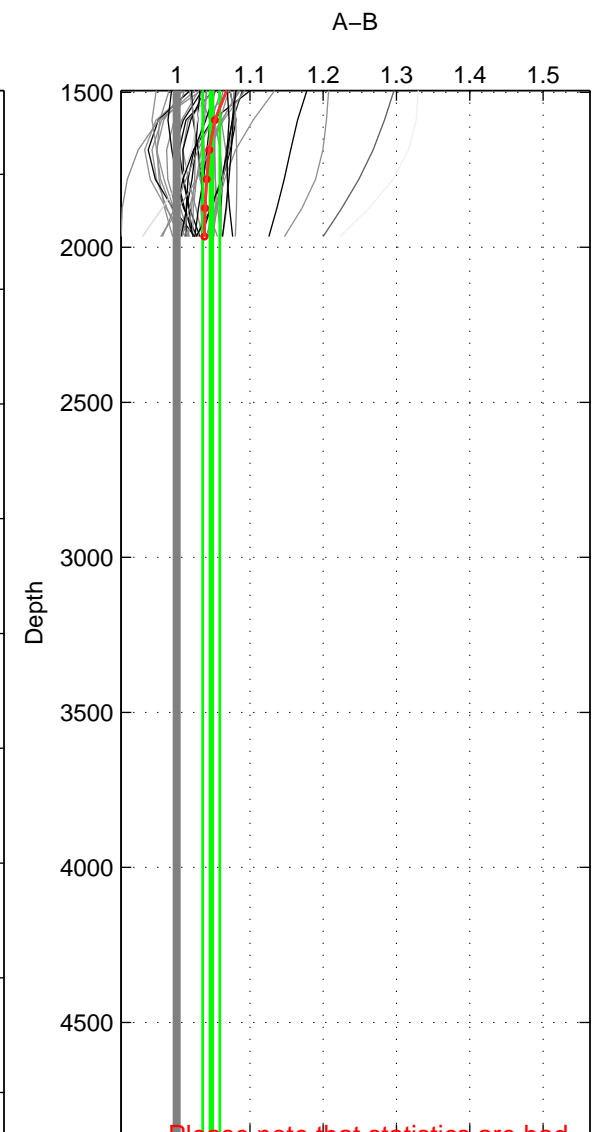

Cruise A (red). Date: May 2000 Cruisename: 530-49FA20000509

Cruise B (blue). Date: Feb 2008 Cruisename: 717-49UP20080122

*** "Favourite" values are those of space 2.

	Offset	O.StDev	Ratio	R.Stdev	Rating
SIGMA:	3.885	1.315	1.037	0.012	4
THETA:	4.046	1.966	1.039	0.019	5
DEPTH:	4.434	0.725	1.047	0.012	3
FAV.:	4.046	1.966	1.039	0.019	5

Profiles of A: 7
 Profiles of B: 17
 Diff profs: 9
 WMoffset (A-B): 3.8846
 WMoffset stdev: 1.3155
 WMratio (A/B): 1.0372
 WMratio stdev: 0.011985

Quality (1-5): 4

Profiles of A: 31
 Profiles of B: 17
 Diff profs: 49
 WMoffset (A-B): 4.0464
 WMoffset stdev: 1.9664
 WMratio (A/B): 1.0391
 WMratio stdev: 0.018785

Quality (1-5): 5

Please note that statistics are bad.

Profiles of A: 31
 Profiles of B: 17
 Diff profs: 49
 WMoffset (A-B): 4.4344
 WMoffset stdev: 0.72473
 WMratio (A/B): 1.0472
 WMratio stdev: 0.011672