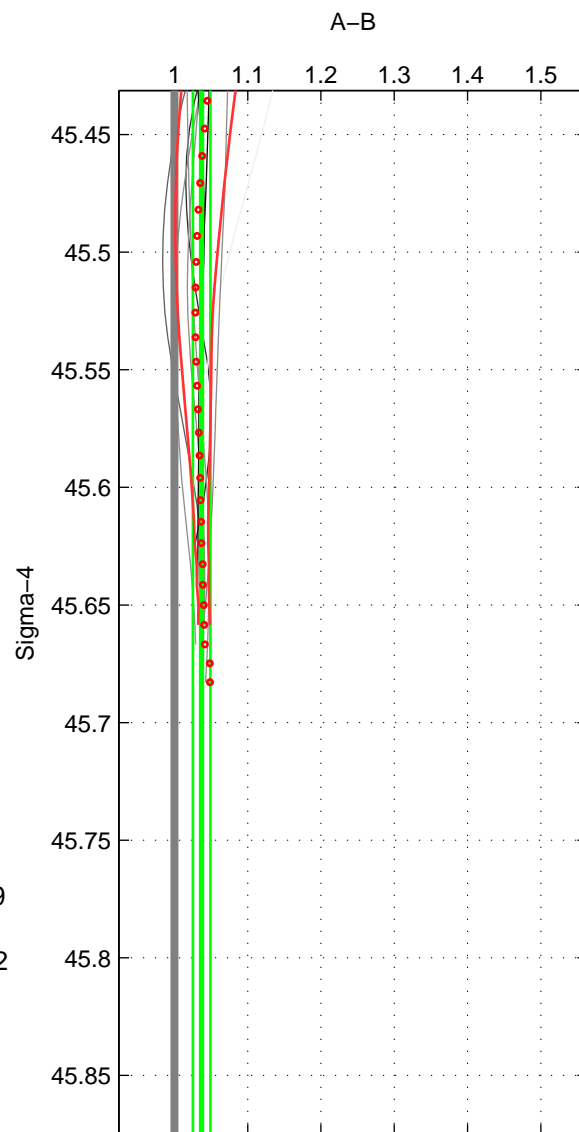

Cruise A (red). Date: May 2000 Cruisename: 530-49FA20000509

Cruise B (blue). Date: Feb 2008 Cruisename: 717-49UP20080122

*** "Favourite" values are those of space 2.

	Offset	O.StDev	Ratio	R.Stdev	Rating
SIGMA:	3.885	1.315	1.037	0.012	4
THETA:	4.046	1.966	1.039	0.019	5
DEPTH:	4.434	0.725	1.047	0.012	3
FAV.:	4.046	1.966	1.039	0.019	5

Profiles of A: 7
 Profiles of B: 17
 Diff profs: 9
 WMoffset (A-B): 3.8846
 WMoffset stdev: 1.3155
 WMratio (A/B): 1.0372
 WMratio stdev: 0.011985

Quality (1-5): 4

Profiles of A: 31
 Profiles of B: 17
 Diff profs: 49
 WMoffset (A-B): 4.0464
 WMoffset stdev: 1.9664
 WMratio (A/B): 1.0391
 WMratio stdev: 0.018785

Quality (1-5): 5

Please note that statistics are bad.

Profiles of A: 31
 Profiles of B: 17
 Diff profs: 49
 WMoffset (A-B): 4.4344
 WMoffset stdev: 0.72473
 WMratio (A/B): 1.0472
 WMratio stdev: 0.011672