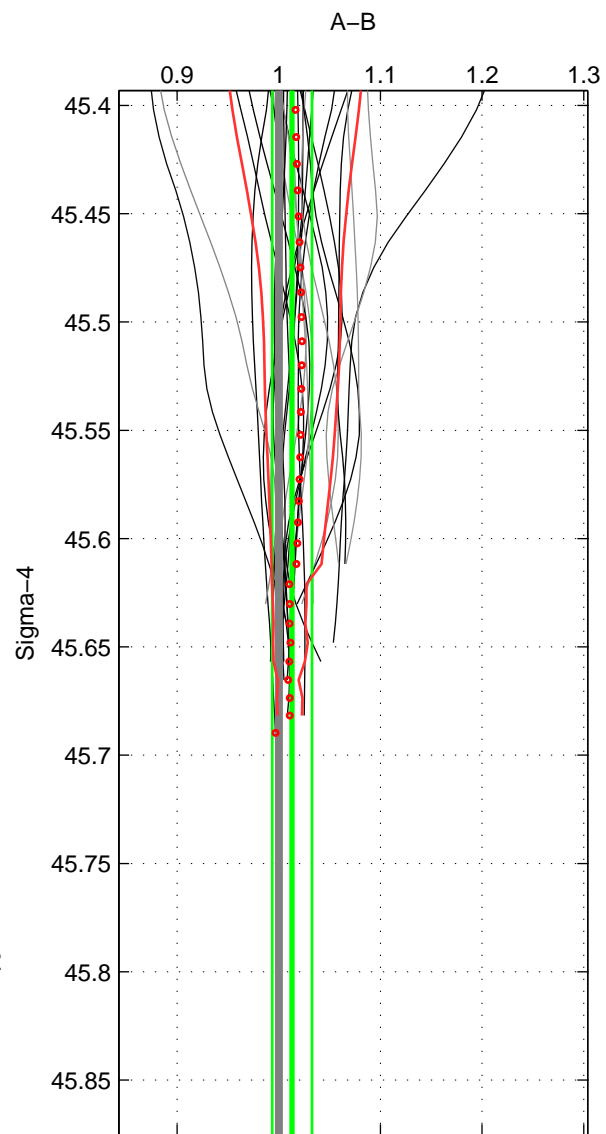

Cruise A (red). Date: Jul 2003 Cruisename: 701-49UP20030714

Cruise B (blue). Date: Feb 2008 Cruisename: 717-49UP20080122

\*\*\* "Favourite" values are means of spaces 1 2.

	Offset	O.StDev	Ratio	R.Stdev	Rating
SIGMA:	1.377	2.053	1.013	0.020	5
THETA:	1.526	2.939	1.017	0.033	5
DEPTH:	1.411	0.234	1.016	0.003	3
FAV.:	1.452	2.496	1.015	0.026	5

Profiles of A: 17  
 Profiles of B: 20  
 Diff profs : 24  
 WMoffset (A-B): 1.3775  
 WMoffset stdev: 2.0534  
 WMratio (A/B): 1.013  
 WMratio stdev: 0.019571

Quality (1-5): 5

Profiles of A: 17  
 Profiles of B: 20  
 Diff profs : 24  
 WMoffset (A-B): 1.5265  
 WMoffset stdev: 2.9392  
 WMratio (A/B): 1.0169  
 WMratio stdev: 0.033268

Quality (1-5): 5

Profiles of A: 17  
 Profiles of B: 20  
 Diff profs : 24  
 WMoffset (A-B): 1.4105  
 WMoffset stdev: 0.2345  
 WMratio (A/B): 1.0161  
 WMratio stdev: 0.0033546

Quality (1-5): 3

Please note that statistics are bad.