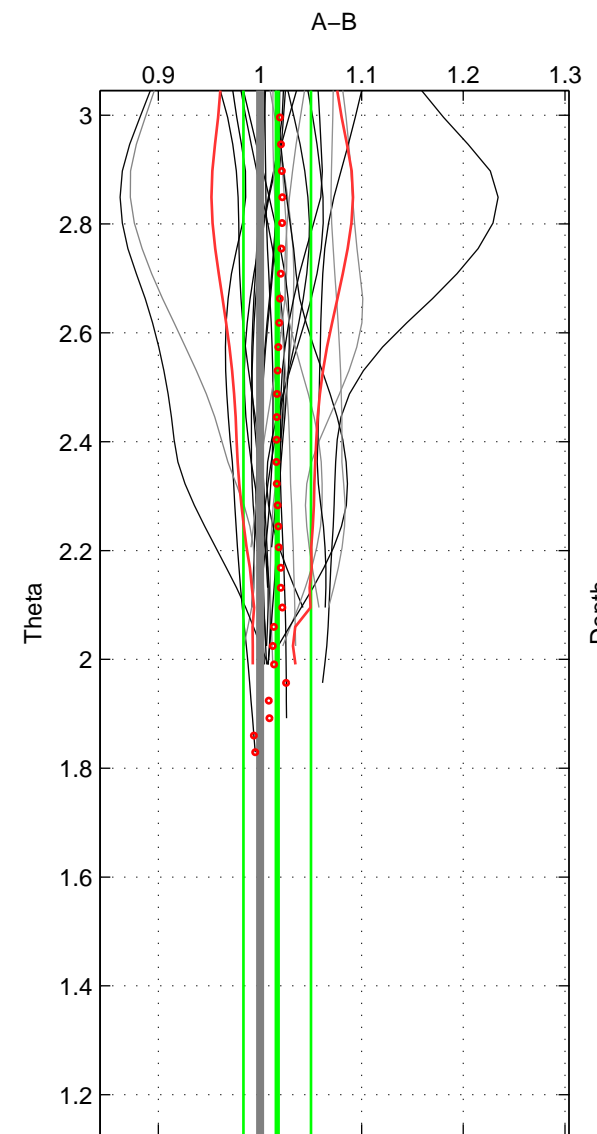

Cruise A (red). Date: Jul 2003 Cruisename: 701-49UP20030714

Cruise B (blue). Date: Feb 2008 Cruisename: 717-49UP20080122

\*\*\* "Favourite" values are means of spaces 1 2.

	Offset	O.StDev	Ratio	R.Stdev	Rating
SIGMA:	1.377	2.053	1.013	0.020	5
THETA:	1.526	2.939	1.017	0.033	5
DEPTH:	1.411	0.234	1.016	0.003	3
FAV.:	1.452	2.496	1.015	0.026	5

Profiles of A: 17  
 Profiles of B: 20  
 Diff profs : 24  
 WMoffset (A-B): 1.3775  
 WMoffset stdev: 2.0534  
 WMratio (A/B): 1.013  
 WMratio stdev: 0.019571

Quality (1-5): 5

Profiles of A: 17  
 Profiles of B: 20  
 Diff profs : 24  
 WMoffset (A-B): 1.5265  
 WMoffset stdev: 2.9392  
 WMratio (A/B): 1.0169  
 WMratio stdev: 0.033268

Quality (1-5): 5

Profiles of A: 17  
 Profiles of B: 20  
 Diff profs : 24  
 WMoffset (A-B): 1.4105  
 WMoffset stdev: 0.2345  
 WMratio (A/B): 1.0161  
 WMratio stdev: 0.0033546

Quality (1-5): 3

Please note that statistics are bad.