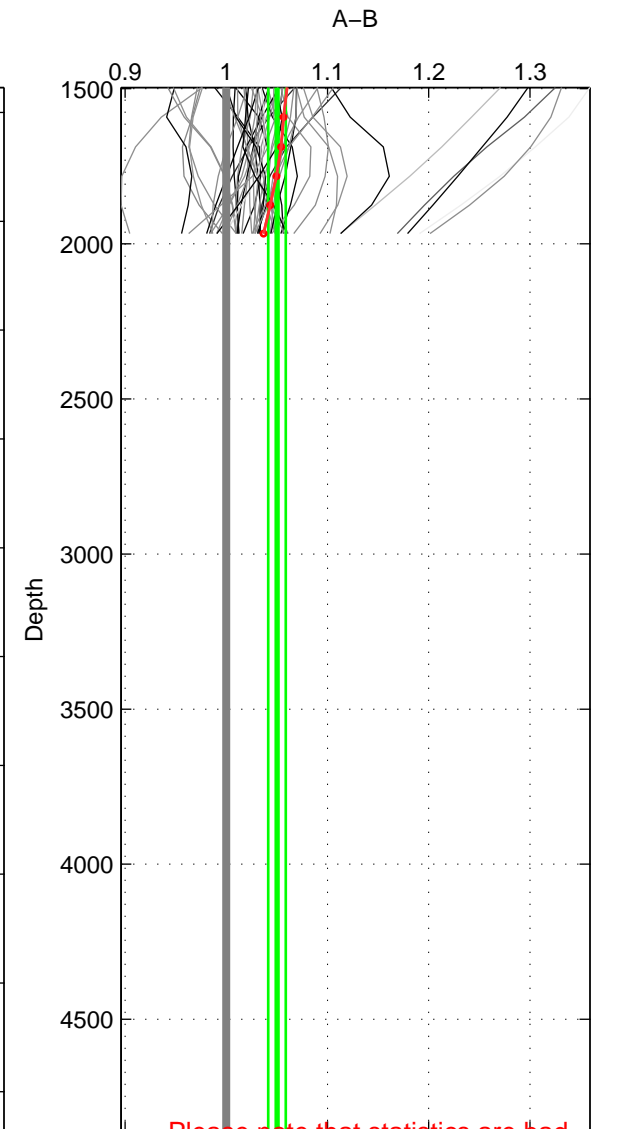

Cruise A (red). Date: Jan 2005 Cruisename: 667-49UF20050118

Cruise B (blue). Date: Feb 2008 Cruisename: 717-49UP20080122

\*\*\* "Favourite" values are means of spaces 1 2.

	Offset	O.StDev	Ratio	R.Stdev	Rating
SIGMA	2.634	2.329	1.026	0.024	5
THETA	2.819	2.414	1.027	0.023	5
DEPTH	4.536	0.436	1.050	0.009	3
FAV.	2.727	2.372	1.027	0.023	5

Profiles of A: 34  
 Profiles of B: 19  
 Diff profs : 53  
 WMoffset (A-B): 2.6345  
 WMoffset stdev: 2.3292  
 WMratio (A/B): 1.0263  
 WMratio stdev: 0.023769

Quality (1-5): 5

Profiles of A: 34  
 Profiles of B: 19  
 Diff profs : 53  
 WMoffset (A-B): 2.8193  
 WMoffset stdev: 2.4139  
 WMratio (A/B): 1.0275  
 WMratio stdev: 0.02299

Quality (1-5): 5

Please note that statistics are bad.

Profiles of A: 34  
 Profiles of B: 19  
 Diff profs : 53  
 WMoffset (A-B): 4.536  
 WMoffset stdev: 0.43591  
 WMratio (A/B): 1.0501  
 WMratio stdev: 0.0087257