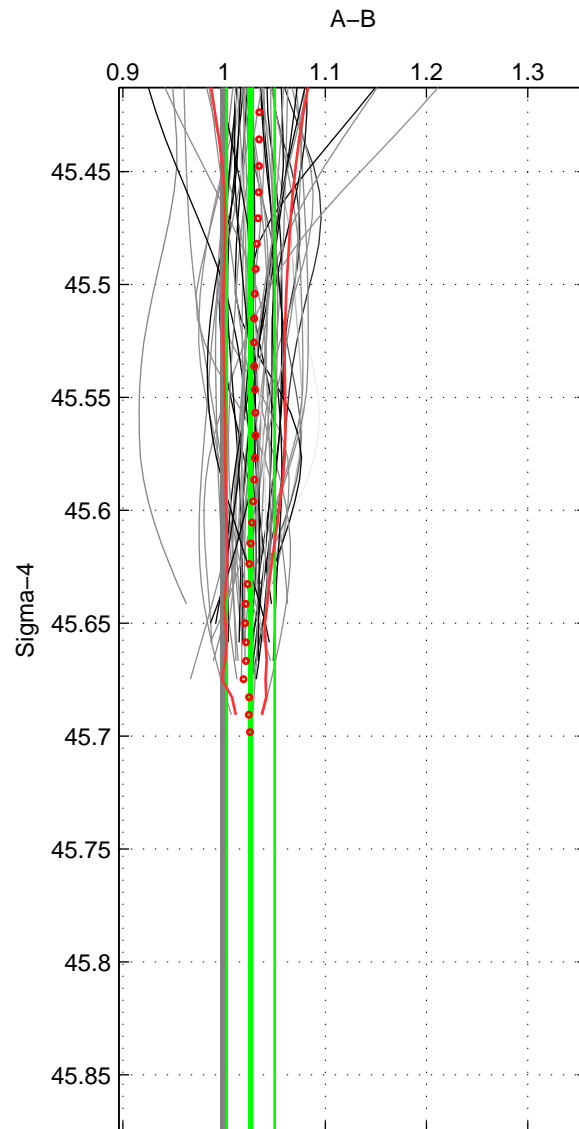

Cruise A (red). Date: Jan 2005 Cruisename: 667-49UF20050118

Cruise B (blue). Date: Feb 2008 Cruisename: 717-49UP20080122

\*\*\* "Favourite" values are means of spaces 1 2.

	Offset	O.StDev	Ratio	R.Stdev	Rating
SIGMA	2.634	2.329	1.026	0.024	5
THETA	2.819	2.414	1.027	0.023	5
DEPTH	4.536	0.436	1.050	0.009	3
FAV.	2.727	2.372	1.027	0.023	5

Profiles of A: 34  
 Profiles of B: 19  
 Diff profs : 53  
 WMoffset (A-B): 2.6345  
 WMoffset stdev: 2.3292  
 WMratio (A/B): 1.0263  
 WMratio stdev: 0.023769

Quality (1-5): 5

Profiles of A: 34  
 Profiles of B: 19  
 Diff profs : 53  
 WMoffset (A-B): 2.8193  
 WMoffset stdev: 2.4139  
 WMratio (A/B): 1.0275  
 WMratio stdev: 0.02299

Quality (1-5): 5

Please note that statistics are bad.

Profiles of A: 34  
 Profiles of B: 19  
 Diff profs : 53  
 WMoffset (A-B): 4.536  
 WMoffset stdev: 0.43591  
 WMratio (A/B): 1.0501  
 WMratio stdev: 0.0087257