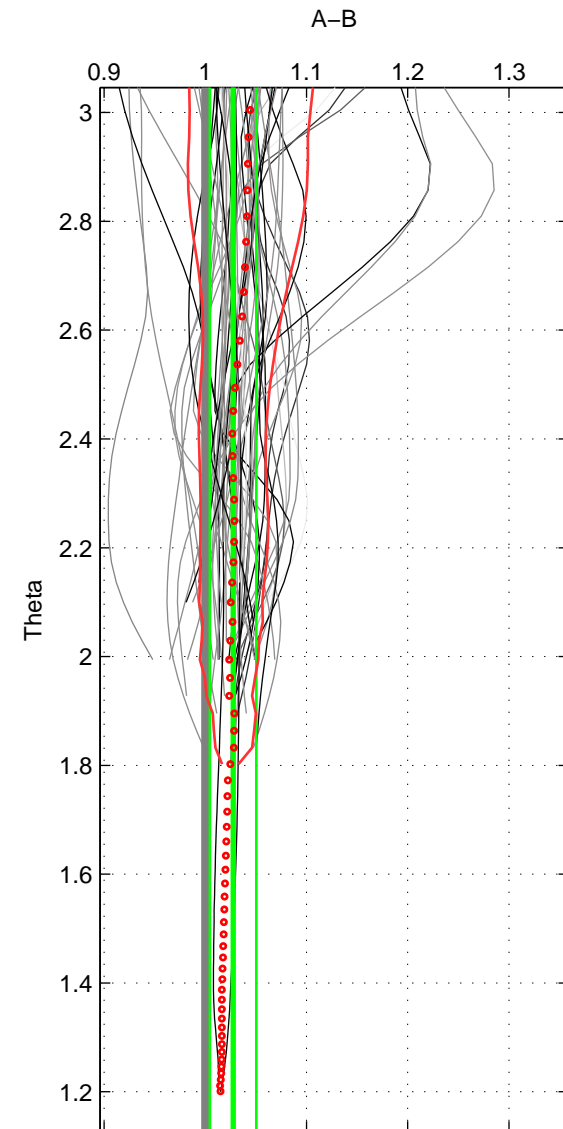

Cruise A (red). Date: Jan 2005 Cruisename: 667-49UF20050118

Cruise B (blue). Date: Feb 2008 Cruisename: 717-49UP20080122

\*\*\* "Favourite" values are means of spaces 1 2.

	Offset	O.StDev	Ratio	R.Stdev	Rating
SIGMA	2.634	2.329	1.026	0.024	5
THETA	2.819	2.414	1.027	0.023	5
DEPTH	4.536	0.436	1.050	0.009	3
FAV.	2.727	2.372	1.027	0.023	5

Profiles of A: 34  
 Profiles of B: 19  
 Diff profs : 53  
 WMoffset (A-B): 2.6345  
 WMoffset stdev: 2.3292  
 WMratio (A/B): 1.0263  
 WMratio stdev: 0.023769

Quality (1-5): 5

Profiles of A: 34  
 Profiles of B: 19  
 Diff profs : 53  
 WMoffset (A-B): 2.8193  
 WMoffset stdev: 2.4139  
 WMratio (A/B): 1.0275  
 WMratio stdev: 0.02299

Quality (1-5): 5

Please note that statistics are bad.

Profiles of A: 34  
 Profiles of B: 19  
 Diff profs : 53  
 WMoffset (A-B): 4.536  
 WMoffset stdev: 0.43591  
 WMratio (A/B): 1.0501  
 WMratio stdev: 0.0087257