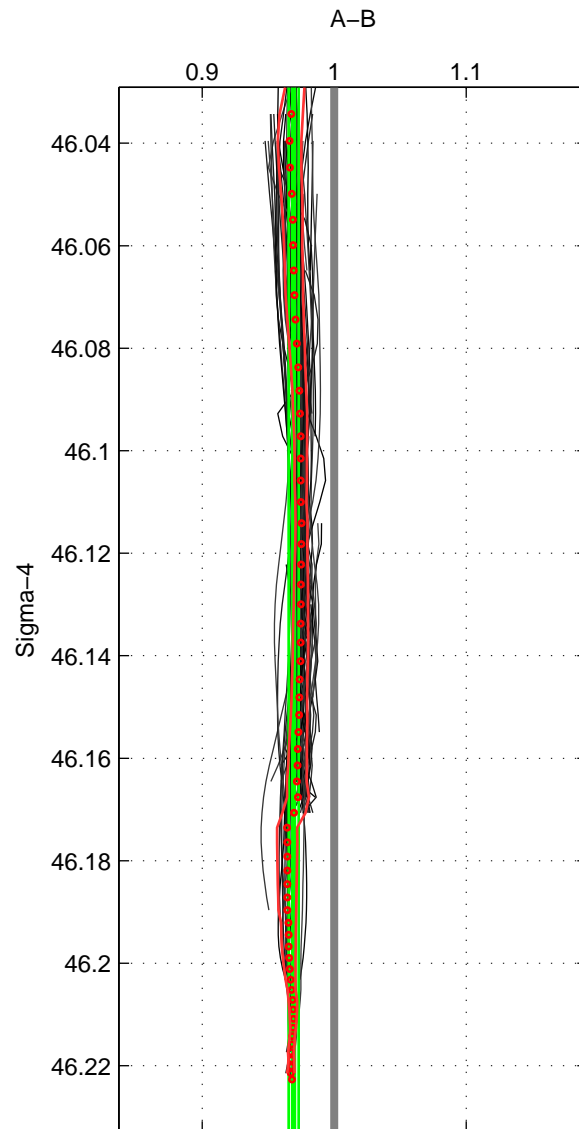

Cruise A (red). Date: Apr 1996 Cruisename: 123-06AQ19960317

Cruise B (blue). Date: Dec 2010 Cruisename: 130-06AQ20101128

\*\*\* "Favourite" values are means of spaces 1 2 3.

	Offset	O.StDev	Ratio	R.Stdev	Rating
SIGMA:	-8.005	1.050	0.969	0.004	5
THETA:	-6.127	0.699	0.977	0.003	5
DEPTH:	-5.365	0.934	0.979	0.004	5
FAV. :	-6.499	0.895	0.975	0.003	5

Profiles of A: 59  
 Profiles of B: 66  
 Diff profs : 100  
 WMoffset (A-B): -8.0051  
 WMoffset stdev: 1.0502  
 WMratio (A/B): 0.96924  
 WMratio stdev: 0.0038413

Quality (1-5): 5

Profiles of A: 59  
 Profiles of B: 66  
 Diff profs : 100  
 WMoffset (A-B): -6.1271  
 WMoffset stdev: 0.69946  
 WMratio (A/B): 0.97713  
 WMratio stdev: 0.002521

Quality (1-5): 5

Profiles of A: 59  
 Profiles of B: 66  
 Diff profs : 100  
 WMoffset (A-B): -5.3646  
 WMoffset stdev: 0.93398  
 WMratio (A/B): 0.97855  
 WMratio stdev: 0.0036866

Quality (1-5): 5