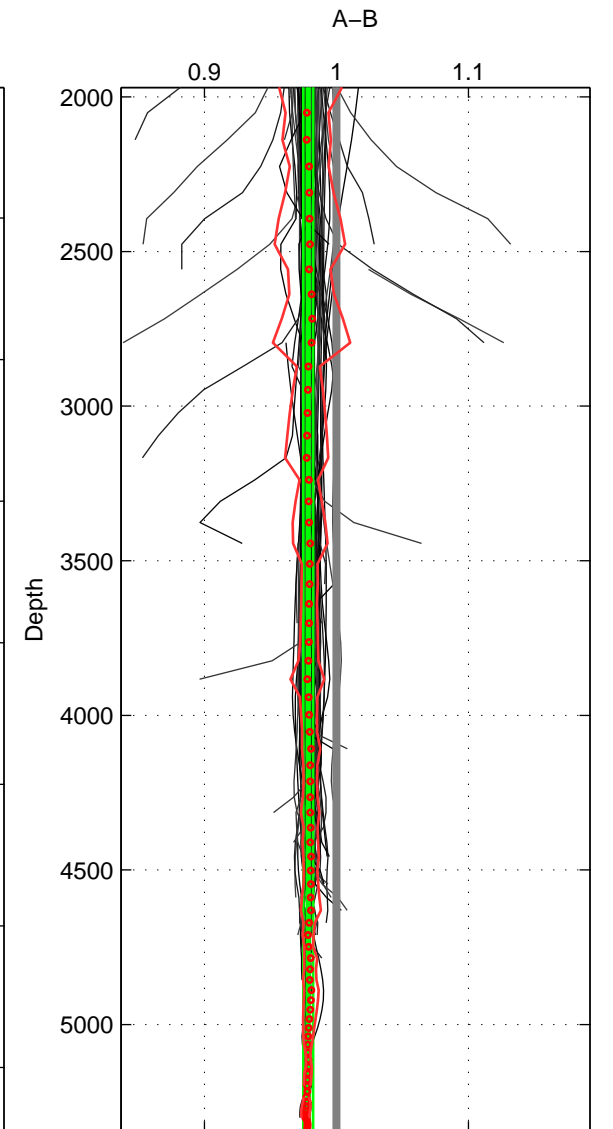

Cruise A (red). Date: Apr 1996 Cruisename: 123-06AQ19960317

Cruise B (blue). Date: Dec 2010 Cruisename: 130-06AQ20101128

\*\*\* "Favourite" values are means of spaces 1 2 3.

	Offset	O.StDev	Ratio	R.Stdev	Rating
SIGMA:	-8.005	1.050	0.969	0.004	5
THETA:	-6.127	0.699	0.977	0.003	5
DEPTH:	-5.365	0.934	0.979	0.004	5
FAV. :	-6.499	0.895	0.975	0.003	5

Profiles of A: 59  
 Profiles of B: 66  
 Diff profs : 100  
 WMoffset (A-B): -8.0051  
 WMoffset stdev: 1.0502  
 WMratio (A/B): 0.96924  
 WMratio stdev: 0.0038413

Quality (1-5): 5

Profiles of A: 59  
 Profiles of B: 66  
 Diff profs : 100  
 WMoffset (A-B): -6.1271  
 WMoffset stdev: 0.69946  
 WMratio (A/B): 0.97713  
 WMratio stdev: 0.002521

Quality (1-5): 5

Profiles of A: 59  
 Profiles of B: 66  
 Diff profs : 100  
 WMoffset (A-B): -5.3646  
 WMoffset stdev: 0.93398  
 WMratio (A/B): 0.97855  
 WMratio stdev: 0.0036866

Quality (1-5): 5