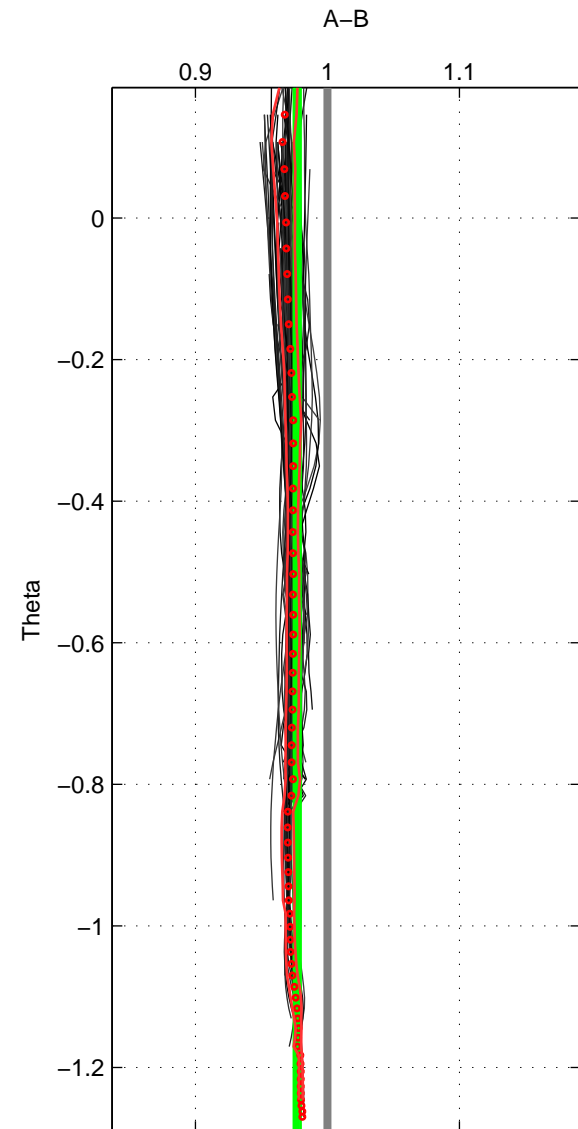

Cruise A (red). Date: Apr 1996 Cruisename: 123-06AQ19960317

Cruise B (blue). Date: Dec 2010 Cruisename: 130-06AQ20101128

\*\*\* "Favourite" values are means of spaces 1 2 3.

	Offset	O.StDev	Ratio	R.Stdev	Rating
SIGMA:	-8.005	1.050	0.969	0.004	5
THETA:	-6.127	0.699	0.977	0.003	5
DEPTH:	-5.365	0.934	0.979	0.004	5
FAV. :	-6.499	0.895	0.975	0.003	5

Profiles of A: 59  
 Profiles of B: 66  
 Diff profs : 100  
 WMoffset (A-B): -8.0051  
 WMoffset stdev: 1.0502  
 WMratio (A/B): 0.96924  
 WMratio stdev: 0.0038413

Quality (1-5): 5

Profiles of A: 59  
 Profiles of B: 66  
 Diff profs : 100  
 WMoffset (A-B): -6.1271  
 WMoffset stdev: 0.69946  
 WMratio (A/B): 0.97713  
 WMratio stdev: 0.002521

Quality (1-5): 5

Profiles of A: 59  
 Profiles of B: 66  
 Diff profs : 100  
 WMoffset (A-B): -5.3646  
 WMoffset stdev: 0.93398  
 WMratio (A/B): 0.97855  
 WMratio stdev: 0.0036866

Quality (1-5): 5