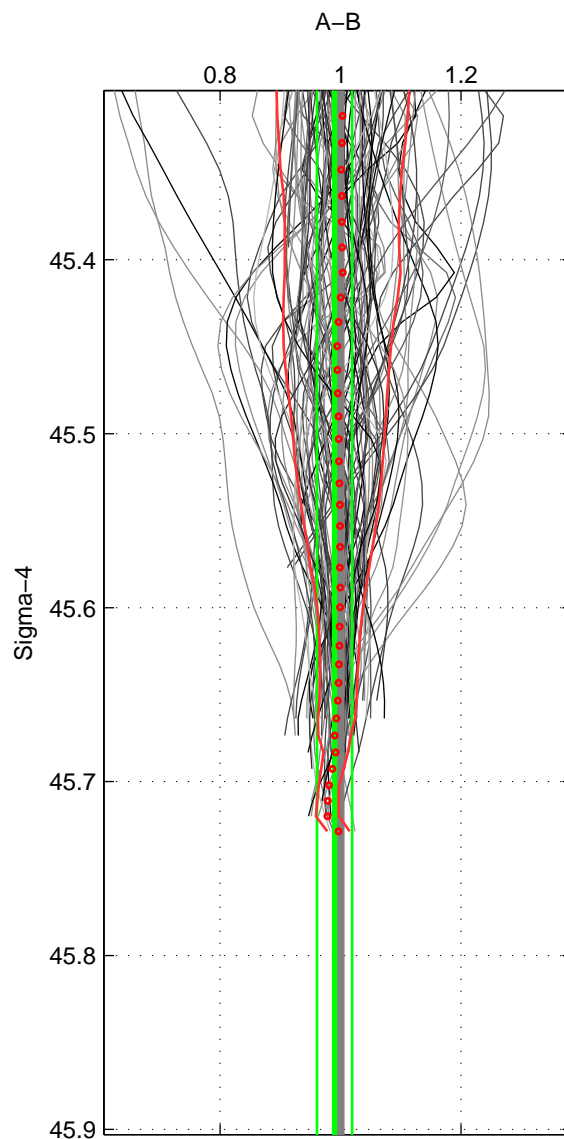

Cruise A (red). Date: Sep 1992 Cruisename: 494-322019920816

Cruise B (blue). Date: Jun 1997 Cruisename: 681-49UP19970530

*** "Favourite" values are means of spaces 1 2.

	Offset	O.StDev	Ratio	R.Stdev	Rating
SIGMA:	-0.540	2.062	0.990	0.029	5
THETA:	-0.624	2.608	0.988	0.041	5
DEPTH:	-0.959	0.265	0.987	0.008	3
FAV. :	-0.582	2.335	0.989	0.035	5

Profiles of A: 38
 Profiles of B: 22
 Diff profs : 98
 WMoffset (A-B): -0.54011
 WMoffset stdev: 2.0622
 WMratio (A/B): 0.98989
 WMratio stdev: 0.029164

Quality (1-5): 5

Profiles of A: 38
 Profiles of B: 22
 Diff profs : 98
 WMoffset (A-B): -0.62443
 WMoffset stdev: 2.6084
 WMratio (A/B): 0.98765
 WMratio stdev: 0.041202

Quality (1-5): 5

Profiles of A: 38
 Profiles of B: 22
 Diff profs : 93
 WMoffset (A-B): -0.95869
 WMoffset stdev: 0.26464
 WMratio (A/B): 0.98713
 WMratio stdev: 0.0080125

Quality (1-5): 3

Please note that statistics are bad.