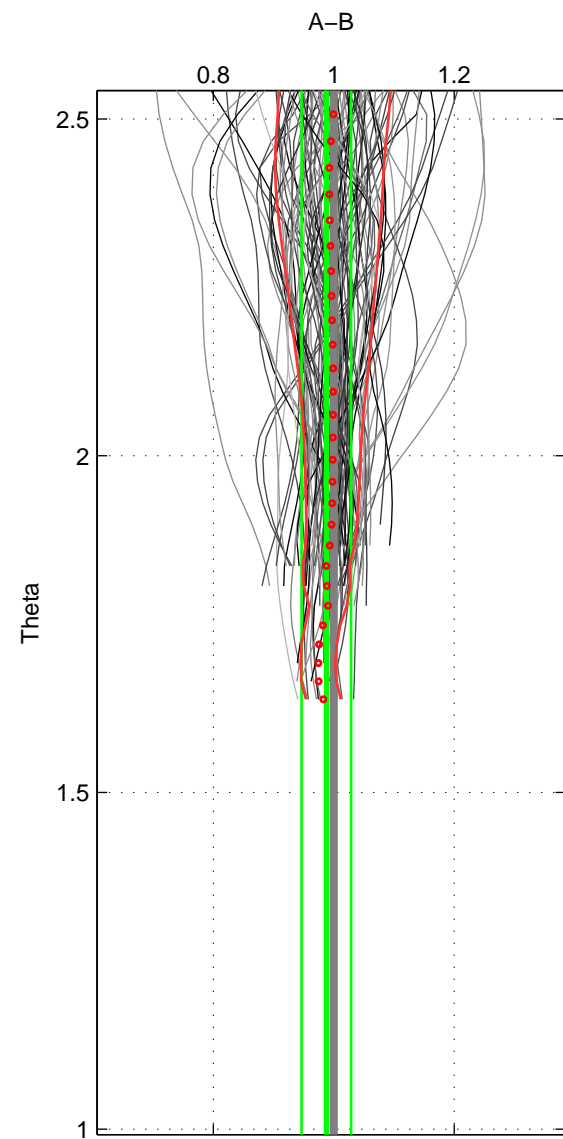

Cruise A (red). Date: Sep 1992 Cruisename: 494-322019920816

Cruise B (blue). Date: Jun 1997 Cruisename: 681-49UP19970530

*** "Favourite" values are means of spaces 1 2.

	Offset	O.StDev	Ratio	R.Stdev	Rating
SIGMA:	-0.540	2.062	0.990	0.029	5
THETA:	-0.624	2.608	0.988	0.041	5
DEPTH:	-0.959	0.265	0.987	0.008	3
FAV. :	-0.582	2.335	0.989	0.035	5

Profiles of A: 38
 Profiles of B: 22
 Diff profs : 98
 WMoffset (A-B): -0.54011
 WMoffset stdev: 2.0622
 WMratio (A/B): 0.98989
 WMratio stdev: 0.029164

Quality (1-5): 5

Profiles of A: 38
 Profiles of B: 22
 Diff profs : 98
 WMoffset (A-B): -0.62443
 WMoffset stdev: 2.6084
 WMratio (A/B): 0.98765
 WMratio stdev: 0.041202

Quality (1-5): 5

Profiles of A: 38
 Profiles of B: 22
 Diff profs : 93
 WMoffset (A-B): -0.95869
 WMoffset stdev: 0.26464
 WMratio (A/B): 0.98713
 WMratio stdev: 0.0080125

Quality (1-5): 3

Please note that statistics are bad.