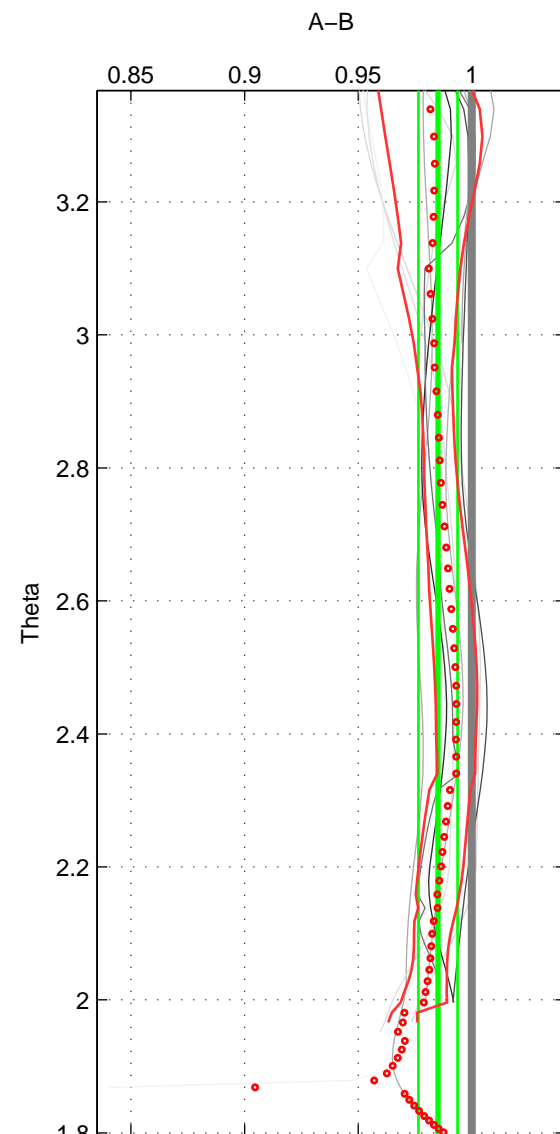

Cruise A (red). Date: Oct 2002 Cruisename: 164-06MT20021013

Cruise B (blue). Date: Jan 1983 Cruisename: 221-316N19821201

\*\*\* "Favourite" values are those of space 2.

	Offset	O.StDev	Ratio	R.Stdev	Rating
SIGMA:	-4.750	0.471	0.981	0.002	4
THETA:	-3.634	2.140	0.985	0.009	5
DEPTH:	-4.889	0.805	0.980	0.003	4
FAV. :	-3.634	2.140	0.985	0.009	5

Profiles of A: 4  
 Profiles of B: 5  
 Diff profs : 8  
 WMoffset (A-B): -4.7503  
 WMoffset stdev: 0.47139  
 WMratio (A/B): 0.98056  
 WMratio stdev: 0.0021032

Quality (1-5): 4

Profiles of A: 4  
 Profiles of B: 6  
 Diff profs : 10  
 WMoffset (A-B): -3.6344  
 WMoffset stdev: 2.1403  
 WMratio (A/B): 0.98509  
 WMratio stdev: 0.0085884

Quality (1-5): 5

Profiles of A: 4  
 Profiles of B: 5  
 Diff profs : 7  
 WMoffset (A-B): -4.889  
 WMoffset stdev: 0.80457  
 WMratio (A/B): 0.98031  
 WMratio stdev: 0.0032743

Quality (1-5): 4