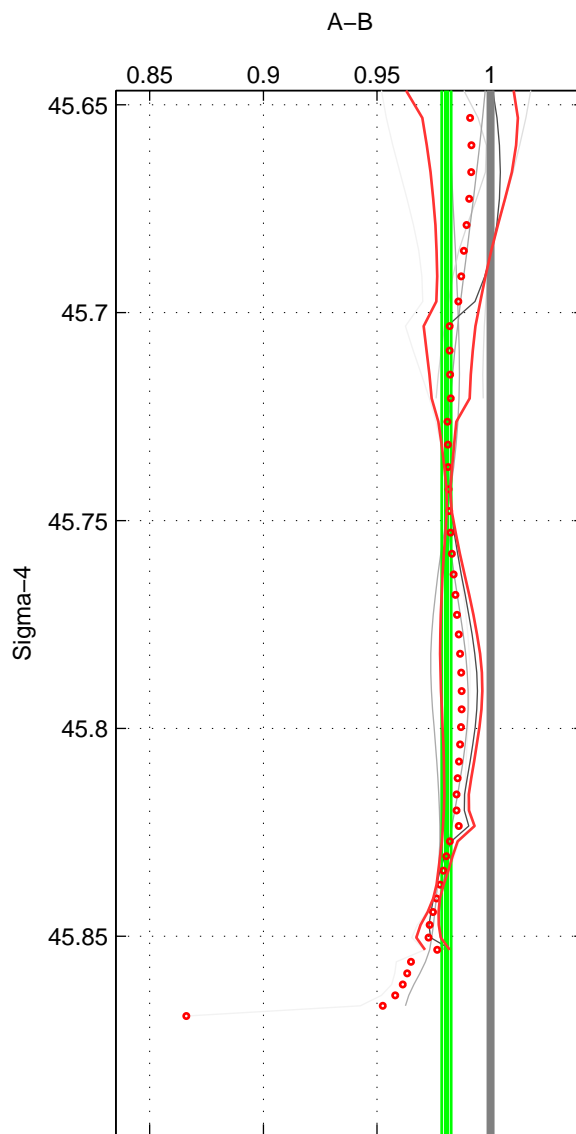

Cruise A (red). Date: Oct 2002 Cruisename: 164-06MT20021013

Cruise B (blue). Date: Jan 1983 Cruisename: 221-316N19821201

\*\*\* "Favourite" values are those of space 2.

	Offset	O.StDev	Ratio	R.Stdev	Rating
SIGMA:	-4.750	0.471	0.981	0.002	4
THETA:	-3.634	2.140	0.985	0.009	5
DEPTH:	-4.889	0.805	0.980	0.003	4
FAV. :	-3.634	2.140	0.985	0.009	5

Profiles of A: 4  
 Profiles of B: 5  
 Diff profs : 8  
 WMoffset (A-B): -4.7503  
 WMoffset stdev: 0.47139  
 WMratio (A/B): 0.98056  
 WMratio stdev: 0.0021032

Quality (1-5): 4

Profiles of A: 4  
 Profiles of B: 6  
 Diff profs : 10  
 WMoffset (A-B): -3.6344  
 WMoffset stdev: 2.1403  
 WMratio (A/B): 0.98509  
 WMratio stdev: 0.0085884

Quality (1-5): 5

Profiles of A: 4  
 Profiles of B: 5  
 Diff profs : 7  
 WMoffset (A-B): -4.889  
 WMoffset stdev: 0.80457  
 WMratio (A/B): 0.98031  
 WMratio stdev: 0.0032743

Quality (1-5): 4