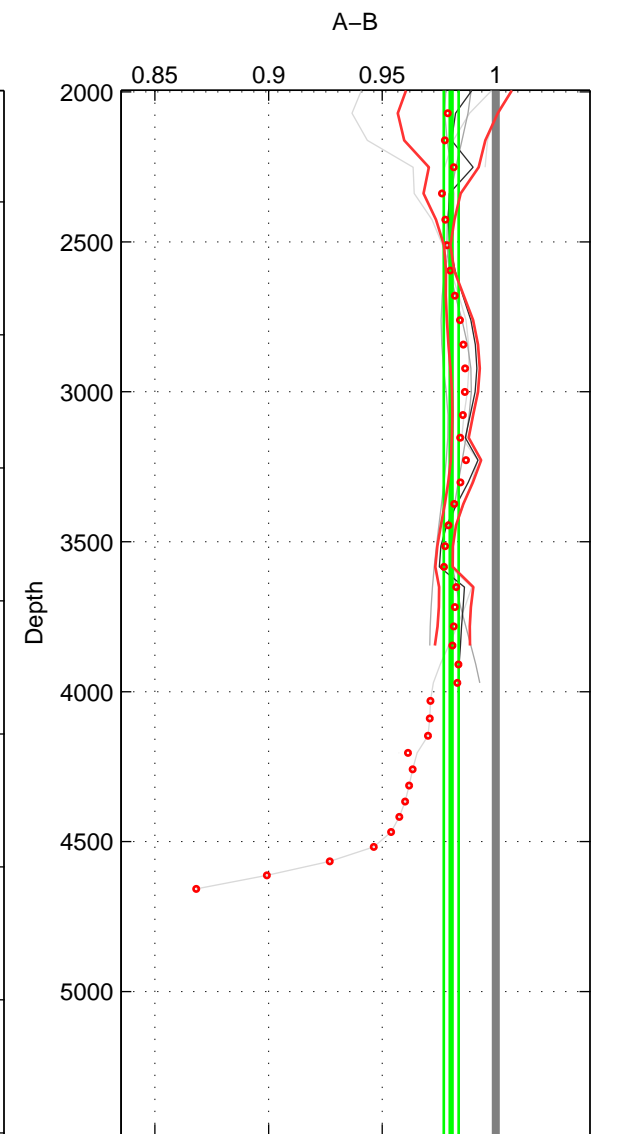

Cruise A (red). Date: Oct 2002 Cruisename: 164-06MT20021013

Cruise B (blue). Date: Jan 1983 Cruisename: 221-316N19821201

\*\*\* "Favourite" values are those of space 2.

	Offset	O.StDev	Ratio	R.Stdev	Rating
SIGMA:	-4.750	0.471	0.981	0.002	4
THETA:	-3.634	2.140	0.985	0.009	5
DEPTH:	-4.889	0.805	0.980	0.003	4
FAV. :	-3.634	2.140	0.985	0.009	5

Profiles of A: 4  
 Profiles of B: 5  
 Diff profs : 8  
 WMoffset (A-B): -4.7503  
 WMoffset stdev: 0.47139  
 WMratio (A/B): 0.98056  
 WMratio stdev: 0.0021032

Quality (1-5): 4

Profiles of A: 4  
 Profiles of B: 6  
 Diff profs : 10  
 WMoffset (A-B): -3.6344  
 WMoffset stdev: 2.1403  
 WMratio (A/B): 0.98509  
 WMratio stdev: 0.0085884

Quality (1-5): 5

Profiles of A: 4  
 Profiles of B: 5  
 Diff profs : 7  
 WMoffset (A-B): -4.889  
 WMoffset stdev: 0.80457  
 WMratio (A/B): 0.98031  
 WMratio stdev: 0.0032743

Quality (1-5): 4