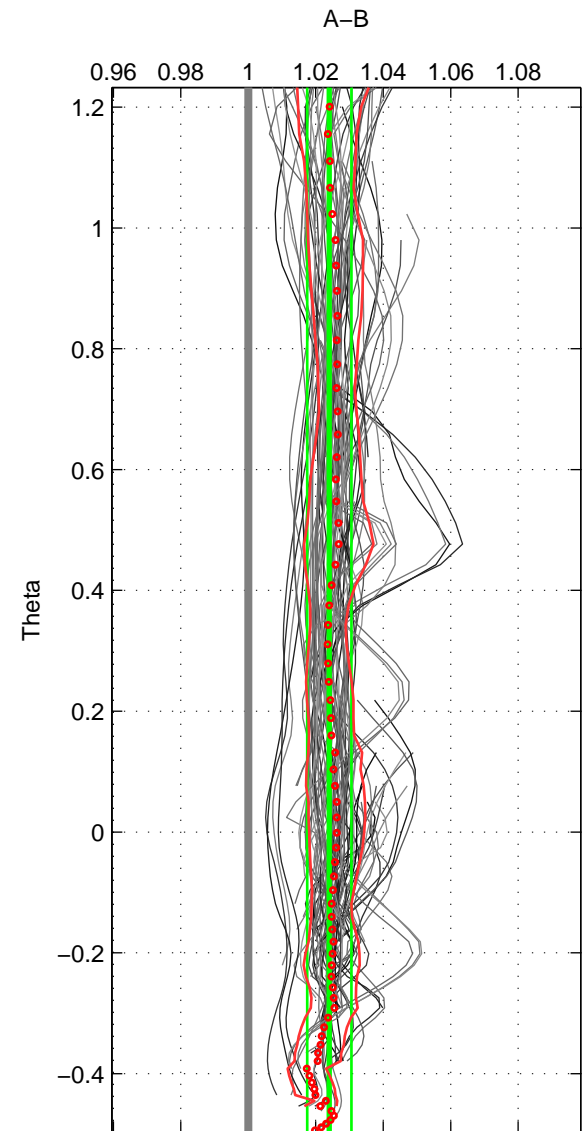

Cruise A (red). Date: Feb 2005 Cruisename: 254-33RO20050111

Cruise B (blue). Date: Apr 1995 Cruisename: 320-74JC19950320

*** "Favourite" values are means of spaces 1 2 3.

	Offset	O.StDev	Ratio	R.Stdev	Rating
SIGMA:	5.009	1.414	1.023	0.007	5
THETA:	5.160	1.382	1.024	0.007	5
DEPTH:	4.928	1.990	1.022	0.009	5
FAV. :	5.032	1.595	1.023	0.007	5

Profiles of A: 18
 Profiles of B: 31
 Diff profs : 90
 WMoffset (A-B): 5.0095
 WMoffset stdev: 1.4138
 WMratio (A/B): 1.0233
 WMratio stdev: 0.0067317

Quality (1-5): 5

Profiles of A: 19
 Profiles of B: 31
 Diff profs : 96
 WMoffset (A-B): 5.1598
 WMoffset stdev: 1.3816
 WMratio (A/B): 1.024
 WMratio stdev: 0.0065543

Quality (1-5): 5

Profiles of A: 19
 Profiles of B: 31
 Diff profs : 100
 WMoffset (A-B): 4.9277
 WMoffset stdev: 1.9904
 WMratio (A/B): 1.0223
 WMratio stdev: 0.0091219

Quality (1-5): 5