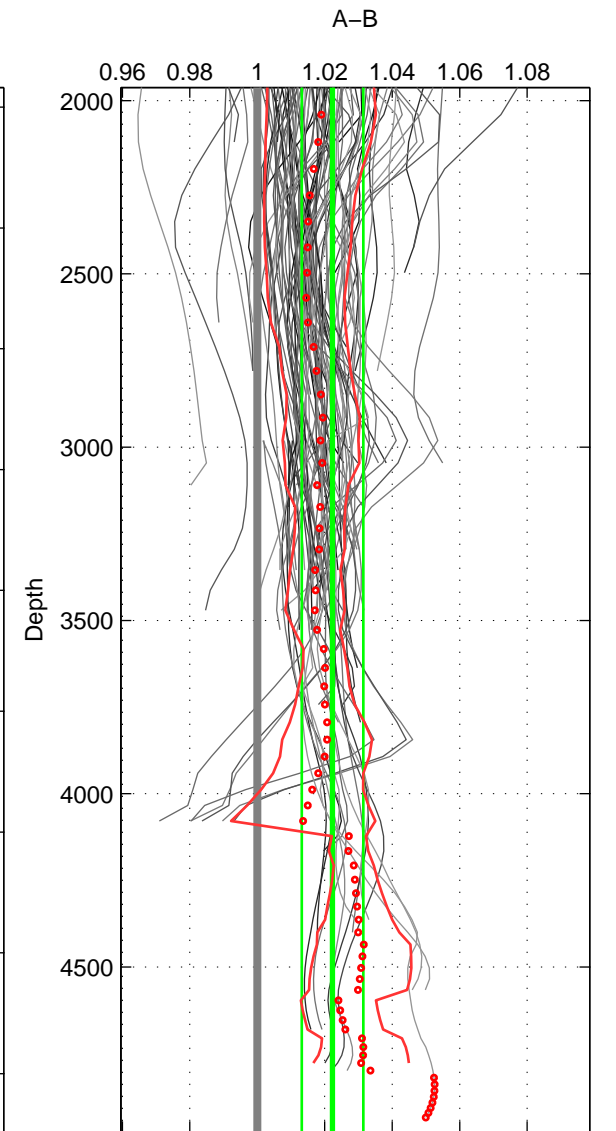

Cruise A (red). Date: Feb 2005 Cruisename: 254-33RO20050111

Cruise B (blue). Date: Apr 1995 Cruisename: 320-74JC19950320

*** "Favourite" values are means of spaces 1 2 3.

	Offset	O.StDev	Ratio	R.Stdev	Rating
SIGMA:	5.009	1.414	1.023	0.007	5
THETA:	5.160	1.382	1.024	0.007	5
DEPTH:	4.928	1.990	1.022	0.009	5
FAV. :	5.032	1.595	1.023	0.007	5

Profiles of A: 18
 Profiles of B: 31
 Diff profs : 90
 WMoffset (A-B): 5.0095
 WMoffset stdev: 1.4138
 WMratio (A/B): 1.0233
 WMratio stdev: 0.0067317

Quality (1-5): 5

Profiles of A: 19
 Profiles of B: 31
 Diff profs : 96
 WMoffset (A-B): 5.1598
 WMoffset stdev: 1.3816
 WMratio (A/B): 1.024
 WMratio stdev: 0.0065543

Quality (1-5): 5

Profiles of A: 19
 Profiles of B: 31
 Diff profs : 100
 WMoffset (A-B): 4.9277
 WMoffset stdev: 1.9904
 WMratio (A/B): 1.0223
 WMratio stdev: 0.0091219

Quality (1-5): 5