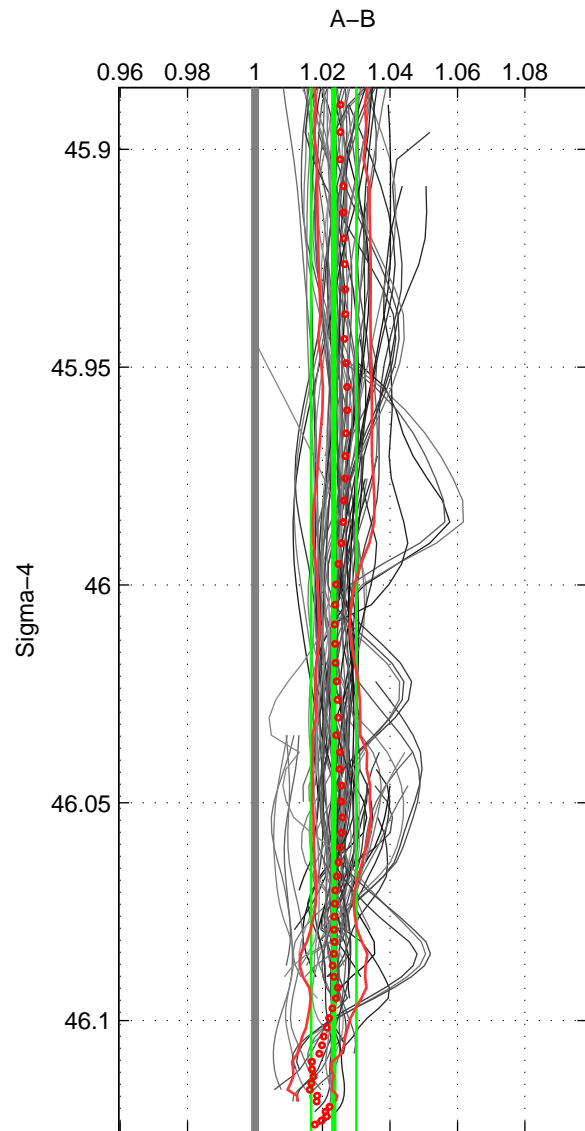

Cruise A (red). Date: Feb 2005 Cruisename: 254-33RO20050111

Cruise B (blue). Date: Apr 1995 Cruisename: 320-74JC19950320

*** "Favourite" values are means of spaces 1 2 3.

	Offset	O.StDev	Ratio	R.Stdev	Rating
SIGMA:	5.009	1.414	1.023	0.007	5
THETA:	5.160	1.382	1.024	0.007	5
DEPTH:	4.928	1.990	1.022	0.009	5
FAV. :	5.032	1.595	1.023	0.007	5

Profiles of A: 18
 Profiles of B: 31
 Diff profs : 90
 WMoffset (A-B): 5.0095
 WMoffset stdev: 1.4138
 WMratio (A/B): 1.0233
 WMratio stdev: 0.0067317

Quality (1-5): 5

Profiles of A: 19
 Profiles of B: 31
 Diff profs : 96
 WMoffset (A-B): 5.1598
 WMoffset stdev: 1.3816
 WMratio (A/B): 1.024
 WMratio stdev: 0.0065543

Quality (1-5): 5

Profiles of A: 19
 Profiles of B: 31
 Diff profs : 100
 WMoffset (A-B): 4.9277
 WMoffset stdev: 1.9904
 WMratio (A/B): 1.0223
 WMratio stdev: 0.0091219

Quality (1-5): 5