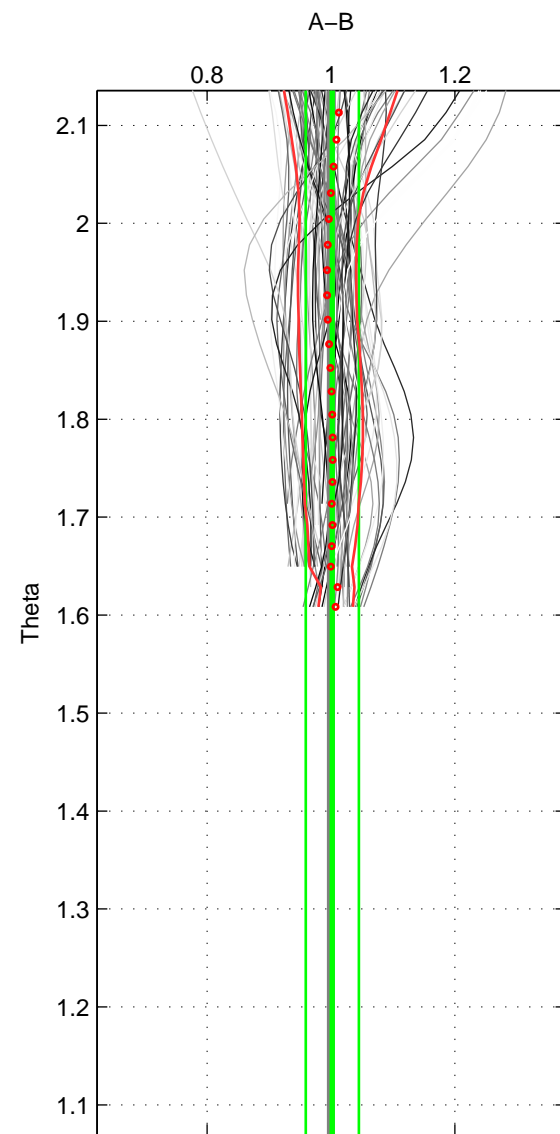

Cruise A (red). Date: Jun 2006 Cruisename: 608-49NZ20060526  
 Cruise B (blue). Date: Jun 1997 Cruisename: 681-49UP19970530

\*\*\* "Favourite" values are those of space 1.

	Offset	O.StDev	Ratio	R.Stdev	Rating
SIGMA:	-0.347	2.484	0.996	0.036	5
THETA:	0.049	2.820	1.002	0.043	4
DEPTH:	-6.838	0.503	0.898	0.010	3
FAV.:	-0.347	2.484	0.996	0.036	5

Profiles of A: 22  
 Profiles of B: 14  
 Diff profs : 79  
 WMoffset (A-B): -0.34737  
 WMoffset stdev: 2.4837  
 WMratio (A/B): 0.99616  
 WMratio stdev: 0.035522

Quality (1-5): 5

Profiles of A: 22  
 Profiles of B: 14  
 Diff profs : 79  
 WMoffset (A-B): 0.049279  
 WMoffset stdev: 2.8198  
 WMratio (A/B): 1.0022  
 WMratio stdev: 0.042758

Quality (1-5): 4

Profiles of A: 22  
 Profiles of B: 14  
 Diff profs : 79  
 WMoffset (A-B): -6.838  
 WMoffset stdev: 0.50307  
 WMratio (A/B): 0.8981  
 WMratio stdev: 0.0095186

Quality (1-5): 3

Please note that statistics are bad.