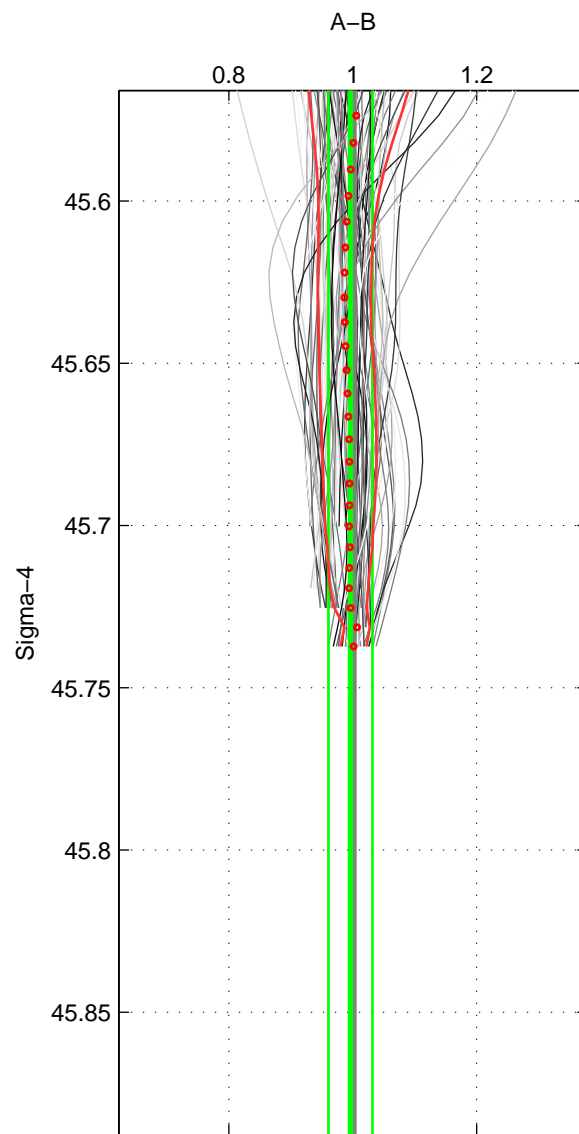

Cruise A (red). Date: Jun 2006 Cruisename: 608-49NZ20060526  
 Cruise B (blue). Date: Jun 1997 Cruisename: 681-49UP19970530

\*\*\* "Favourite" values are those of space 1.

	Offset	O.StDev	Ratio	R.Stdev	Rating
SIGMA:	-0.347	2.484	0.996	0.036	5
THETA:	0.049	2.820	1.002	0.043	4
DEPTH:	-6.838	0.503	0.898	0.010	3
FAV.:	-0.347	2.484	0.996	0.036	5

Profiles of A: 22  
 Profiles of B: 14  
 Diff profs : 79  
 WMoffset (A-B): -0.34737  
 WMoffset stdev: 2.4837  
 WMratio (A/B): 0.99616  
 WMratio stdev: 0.035522

Quality (1-5): 5

Profiles of A: 22  
 Profiles of B: 14  
 Diff profs : 79  
 WMoffset (A-B): 0.049279  
 WMoffset stdev: 2.8198  
 WMratio (A/B): 1.0022  
 WMratio stdev: 0.042758

Quality (1-5): 4

Profiles of A: 22  
 Profiles of B: 14  
 Diff profs : 79  
 WMoffset (A-B): -6.838  
 WMoffset stdev: 0.50307  
 WMratio (A/B): 0.8981  
 WMratio stdev: 0.0095186

Quality (1-5): 3

Please note that statistics are bad.