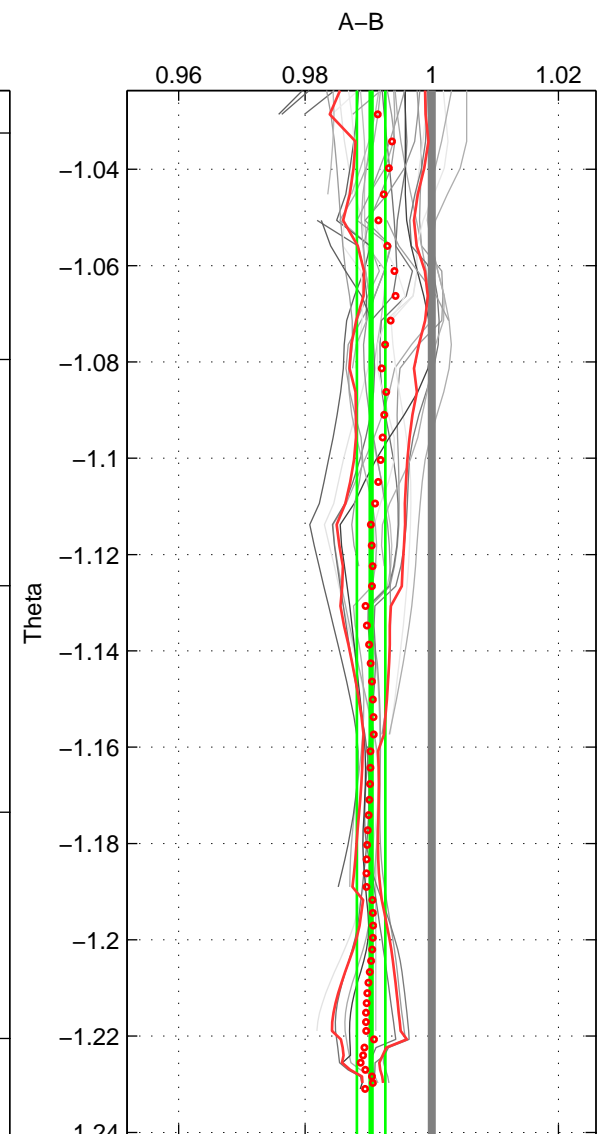

Cruise A (red). Date: Jul 1984 Cruisename: 1-06AQ19840719

Cruise B (blue). Date: Jul 1981 Cruisename: 220-316N19810401

*** "Favourite" values are means of spaces 1 2 3.

	Offset	O.StDev	Ratio	R.Stdev	Rating
SIGMA:	-4.457	0.770	0.986	0.002	4
THETA:	-3.025	0.707	0.990	0.002	4
DEPTH:	-2.475	3.310	0.992	0.011	4
FAV. :	-3.319	1.596	0.989	0.005	4

Profiles of A: 7
 Profiles of B: 5
 Diff profs : 28
 WMoffset (A-B): -4.4575
 WMoffset stdev: 0.77043
 WMratio (A/B): 0.98592
 WMratio stdev: 0.0024081

Quality (1-5): 4

Profiles of A: 7
 Profiles of B: 5
 Diff profs : 28
 WMoffset (A-B): -3.025
 WMoffset stdev: 0.70739
 WMratio (A/B): 0.99041
 WMratio stdev: 0.0022328

Quality (1-5): 4

Profiles of A: 7
 Profiles of B: 5
 Diff profs : 28
 WMoffset (A-B): -2.4754
 WMoffset stdev: 3.3102
 WMratio (A/B): 0.99213
 WMratio stdev: 0.010539

Quality (1-5): 4