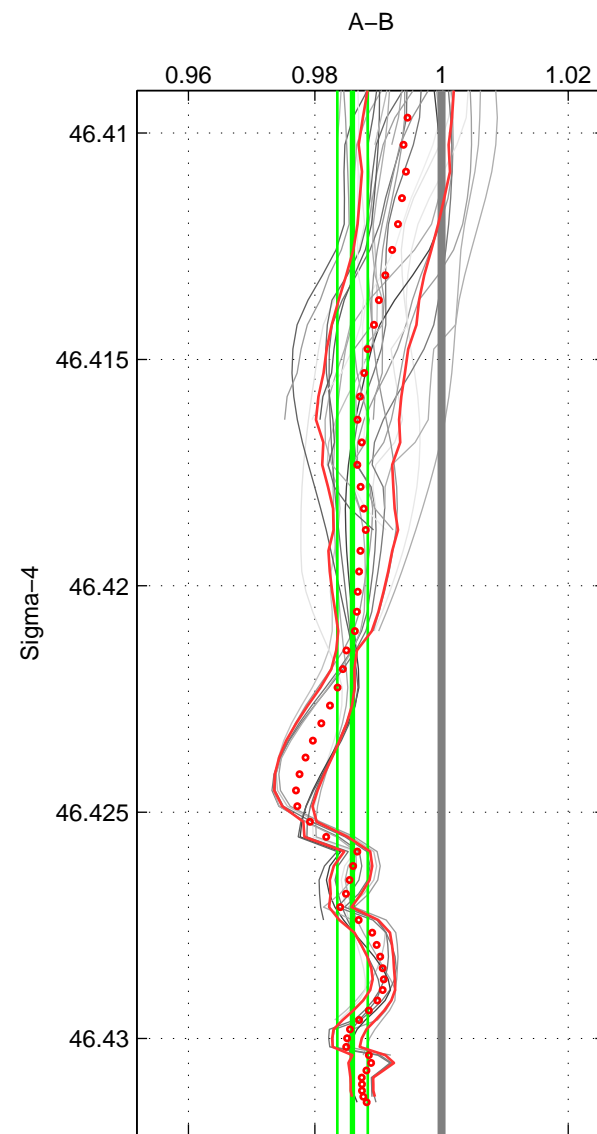

Cruise A (red). Date: Jul 1984 Cruisename: 1-06AQ19840719

Cruise B (blue). Date: Jul 1981 Cruisename: 220-316N19810401

*** "Favourite" values are means of spaces 1 2 3.

	Offset	O.StDev	Ratio	R.Stdev	Rating
SIGMA:	-4.457	0.770	0.986	0.002	4
THETA:	-3.025	0.707	0.990	0.002	4
DEPTH:	-2.475	3.310	0.992	0.011	4
FAV. :	-3.319	1.596	0.989	0.005	4

Profiles of A: 7
 Profiles of B: 5
 Diff profs : 28
 WMoffset (A-B): -4.4575
 WMoffset stdev: 0.77043
 WMratio (A/B): 0.98592
 WMratio stdev: 0.0024081

Quality (1-5): 4

Profiles of A: 7
 Profiles of B: 5
 Diff profs : 28
 WMoffset (A-B): -3.025
 WMoffset stdev: 0.70739
 WMratio (A/B): 0.99041
 WMratio stdev: 0.0022328

Quality (1-5): 4

Profiles of A: 7
 Profiles of B: 5
 Diff profs : 28
 WMoffset (A-B): -2.4754
 WMoffset stdev: 3.3102
 WMratio (A/B): 0.99213
 WMratio stdev: 0.010539

Quality (1-5): 4