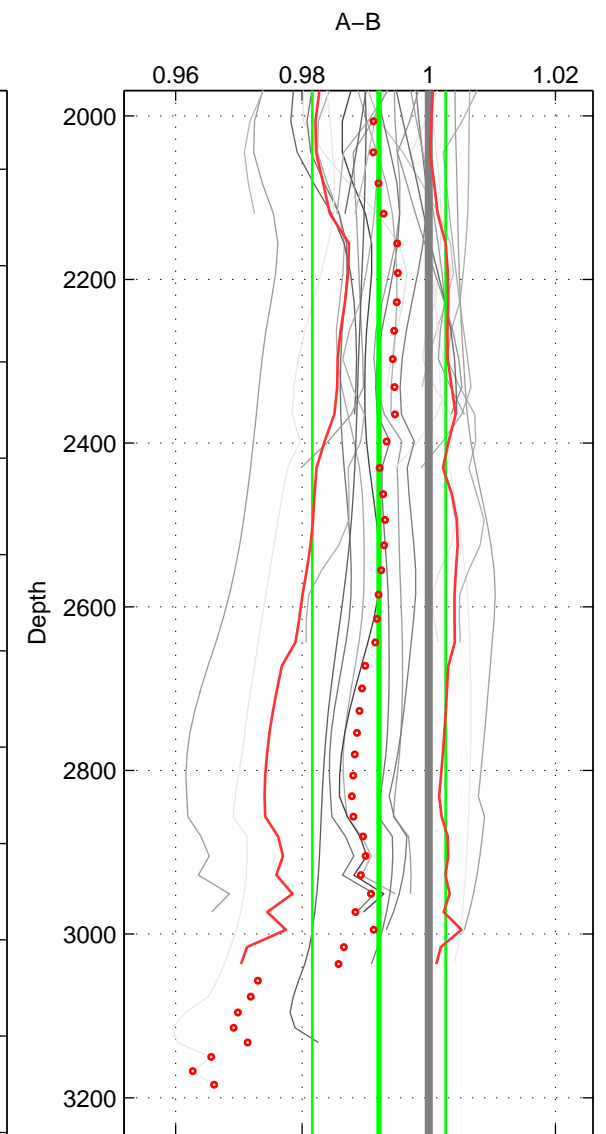

Cruise A (red). Date: Jul 1984 Cruisename: 1-06AQ19840719

Cruise B (blue). Date: Jul 1981 Cruisename: 220-316N19810401

*** "Favourite" values are means of spaces 1 2 3.

	Offset	O.StDev	Ratio	R.Stdev	Rating
SIGMA:	-4.457	0.770	0.986	0.002	4
THETA:	-3.025	0.707	0.990	0.002	4
DEPTH:	-2.475	3.310	0.992	0.011	4
FAV. :	-3.319	1.596	0.989	0.005	4

Profiles of A: 7
 Profiles of B: 5
 Diff profs : 28
 WMoffset (A-B): -4.4575
 WMoffset stdev: 0.77043
 WMratio (A/B): 0.98592
 WMratio stdev: 0.0024081

Quality (1-5): 4

Profiles of A: 7
 Profiles of B: 5
 Diff profs : 28
 WMoffset (A-B): -3.025
 WMoffset stdev: 0.70739
 WMratio (A/B): 0.99041
 WMratio stdev: 0.0022328

Quality (1-5): 4

Profiles of A: 7
 Profiles of B: 5
 Diff profs : 28
 WMoffset (A-B): -2.4754
 WMoffset stdev: 3.3102
 WMratio (A/B): 0.99213
 WMratio stdev: 0.010539

Quality (1-5): 4