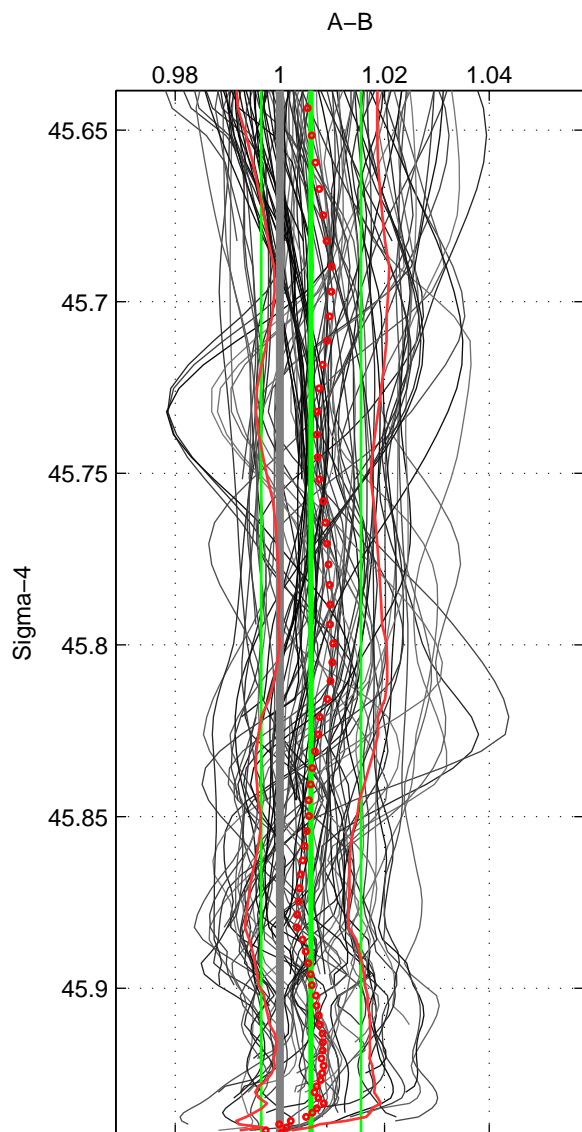

Cruise A (red). Date: Jun 2003 Cruisename: 132-06BE20030525

Cruise B (blue). Date: Jul 2004 Cruisename: 169-06MT20040710

\*\*\* "Favourite" values are means of spaces 1 2 3.

|        | Offset | O.StDev | Ratio | R.Stdev | Rating |
|--------|--------|---------|-------|---------|--------|
| SIGMA: | 1.514  | 2.424   | 1.006 | 0.010   | 5      |
| THETA: | 1.594  | 2.447   | 1.006 | 0.010   | 5      |
| DEPTH: | 0.606  | 2.185   | 1.002 | 0.009   | 5      |
| FAV.:  | 1.238  | 2.352   | 1.005 | 0.009   | 5      |

Profiles of A: 17  
 Profiles of B: 24  
 Diff profs : 100  
 WMoffset (A-B): 1.5135  
 WMoffset stdev: 2.4236  
 WMratio (A/B): 1.006  
 WMratio stdev: 0.0095351

Quality (1-5): 5

Profiles of A: 17  
 Profiles of B: 24  
 Diff profs : 100  
 WMoffset (A-B): 1.5935  
 WMoffset stdev: 2.447  
 WMratio (A/B): 1.0063  
 WMratio stdev: 0.0096306

Quality (1-5): 5

Profiles of A: 17  
 Profiles of B: 24  
 Diff profs : 100  
 WMoffset (A-B): 0.60597  
 WMoffset stdev: 2.1846  
 WMratio (A/B): 1.0025  
 WMratio stdev: 0.008677

Quality (1-5): 5