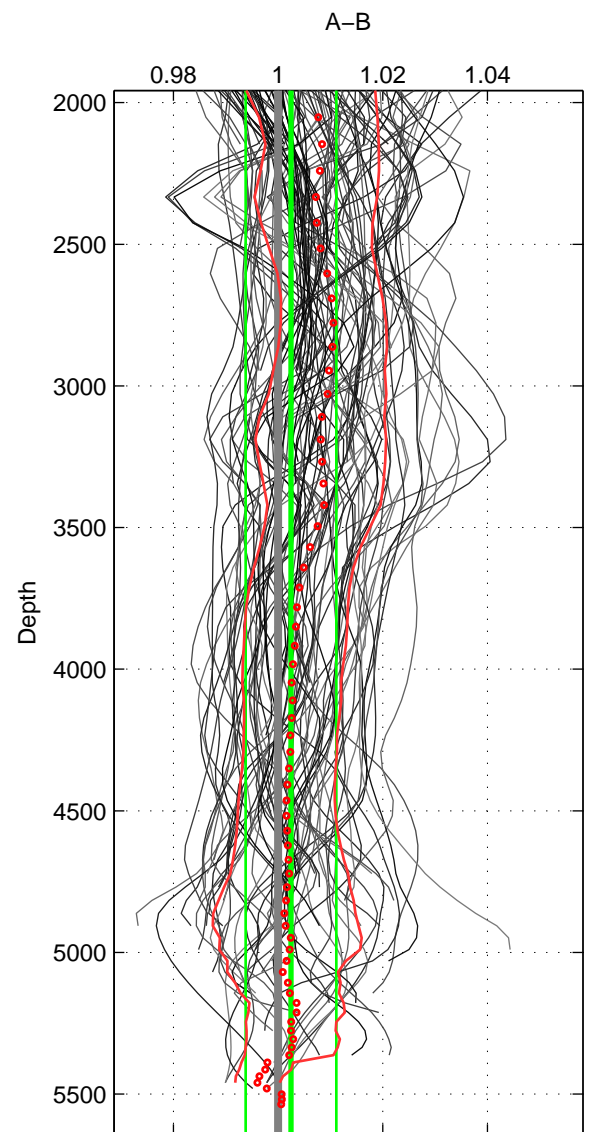

Cruise A (red). Date: Jun 2003 Cruisename: 132-06BE20030525

Cruise B (blue). Date: Jul 2004 Cruisename: 169-06MT20040710

\*\*\* "Favourite" values are means of spaces 1 2 3.

|        | Offset | O.StDev | Ratio | R.Stdev | Rating |
|--------|--------|---------|-------|---------|--------|
| SIGMA: | 1.514  | 2.424   | 1.006 | 0.010   | 5      |
| THETA: | 1.594  | 2.447   | 1.006 | 0.010   | 5      |
| DEPTH: | 0.606  | 2.185   | 1.002 | 0.009   | 5      |
| FAV.:  | 1.238  | 2.352   | 1.005 | 0.009   | 5      |

Profiles of A: 17  
 Profiles of B: 24  
 Diff profs : 100  
 WMoffset (A-B): 1.5135  
 WMoffset stdev: 2.4236  
 WMratio (A/B): 1.006  
 WMratio stdev: 0.0095351

Quality (1-5): 5

Profiles of A: 17  
 Profiles of B: 24  
 Diff profs : 100  
 WMoffset (A-B): 1.5935  
 WMoffset stdev: 2.447  
 WMratio (A/B): 1.0063  
 WMratio stdev: 0.0096306

Quality (1-5): 5

Profiles of A: 17  
 Profiles of B: 24  
 Diff profs : 100  
 WMoffset (A-B): 0.60597  
 WMoffset stdev: 2.1846  
 WMratio (A/B): 1.0025  
 WMratio stdev: 0.008677

Quality (1-5): 5