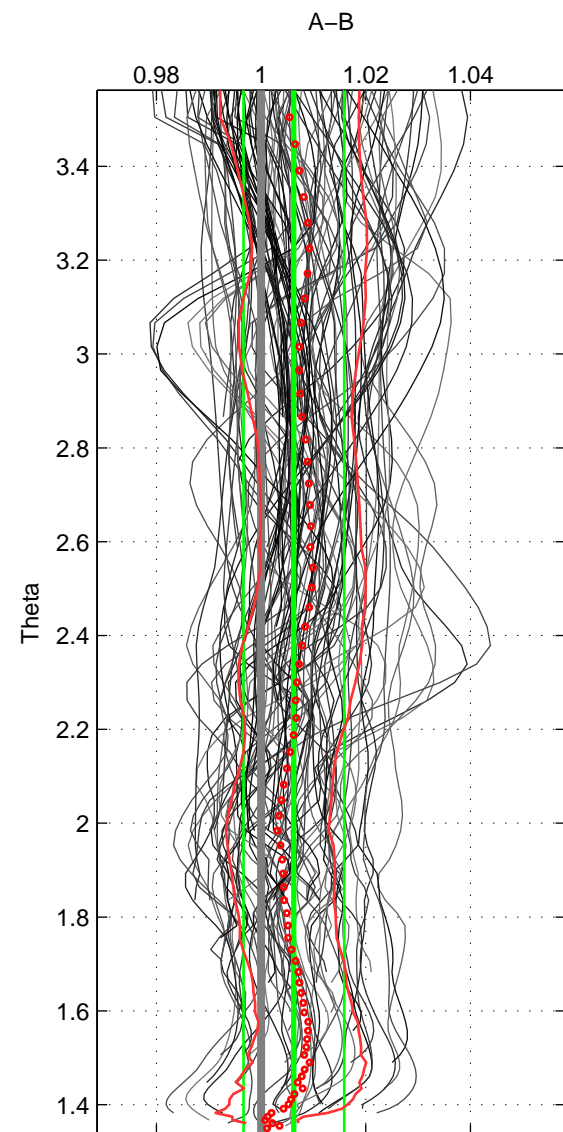

Cruise A (red). Date: Jun 2003 Cruisename: 132-06BE20030525

Cruise B (blue). Date: Jul 2004 Cruisename: 169-06MT20040710

\*\*\* "Favourite" values are means of spaces 1 2 3.

|        | Offset | O.StDev | Ratio | R.Stdev | Rating |
|--------|--------|---------|-------|---------|--------|
| SIGMA: | 1.514  | 2.424   | 1.006 | 0.010   | 5      |
| THETA: | 1.594  | 2.447   | 1.006 | 0.010   | 5      |
| DEPTH: | 0.606  | 2.185   | 1.002 | 0.009   | 5      |
| FAV.:  | 1.238  | 2.352   | 1.005 | 0.009   | 5      |

Profiles of A: 17  
 Profiles of B: 24  
 Diff profs : 100  
 WMoffset (A-B): 1.5135  
 WMoffset stdev: 2.4236  
 WMratio (A/B): 1.006  
 WMratio stdev: 0.0095351

Quality (1-5): 5

Profiles of A: 17  
 Profiles of B: 24  
 Diff profs : 100  
 WMoffset (A-B): 1.5935  
 WMoffset stdev: 2.447  
 WMratio (A/B): 1.0063  
 WMratio stdev: 0.0096306

Quality (1-5): 5

Profiles of A: 17  
 Profiles of B: 24  
 Diff profs : 100  
 WMoffset (A-B): 0.60597  
 WMoffset stdev: 2.1846  
 WMratio (A/B): 1.0025  
 WMratio stdev: 0.008677

Quality (1-5): 5