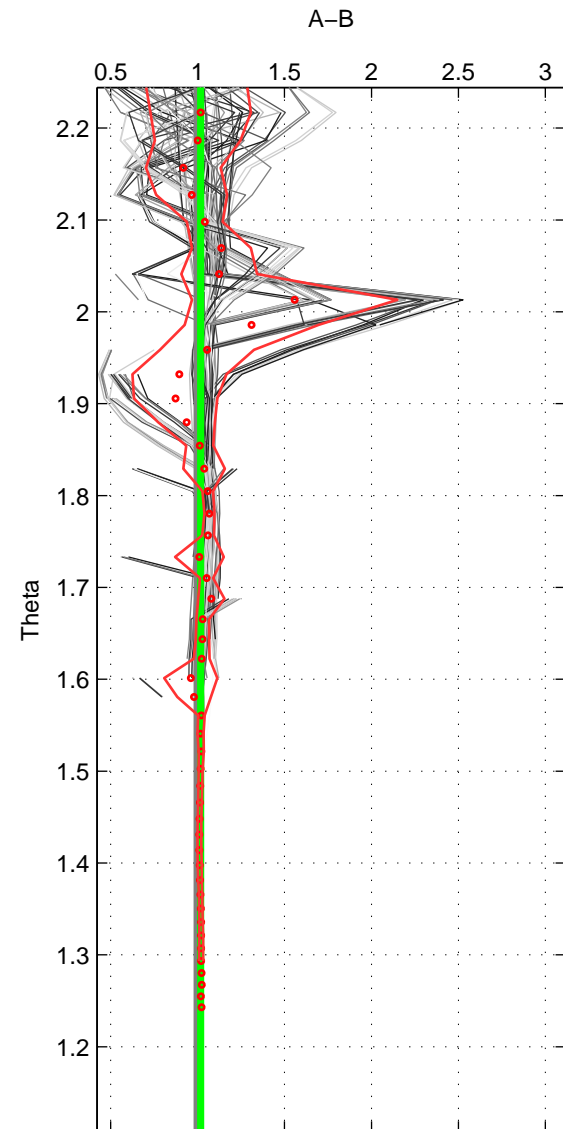

Cruise A (red). Date: Sep 1993 Cruisename: 730-90BM19930830

Cruise B (blue). Date: Sep 1999 Cruisename: 731-90CI19990827

\*\*\* "Favourite" values are means of spaces 1 2 3.

|        | Offset | O.StDev | Ratio | R.Stdev | Rating |
|--------|--------|---------|-------|---------|--------|
| SIGMA: | 2.258  | 1.176   | 1.019 | 0.009   | 4      |
| THETA: | 2.077  | 1.524   | 1.018 | 0.013   | 4      |
| DEPTH: | 4.441  | 9.431   | 1.050 | 0.145   | 4      |
| FAV.:  | 2.925  | 4.044   | 1.029 | 0.055   | 4      |

Profiles of A: 13  
 Profiles of B: 15  
 Diff profs : 78  
 WMoffset (A-B): 2.258  
 WMoffset stdev: 1.1756  
 WMratio (A/B): 1.0188  
 WMratio stdev: 0.0088958

Quality (1-5): 4

Profiles of A: 13  
 Profiles of B: 15  
 Diff profs : 78  
 WMoffset (A-B): 2.0769  
 WMoffset stdev: 1.5236  
 WMratio (A/B): 1.0179  
 WMratio stdev: 0.012815

Quality (1-5): 4

Profiles of A: 13  
 Profiles of B: 15  
 Diff profs : 78  
 WMoffset (A-B): 4.4414  
 WMoffset stdev: 9.4314  
 WMratio (A/B): 1.0501  
 WMratio stdev: 0.14454

Quality (1-5): 4