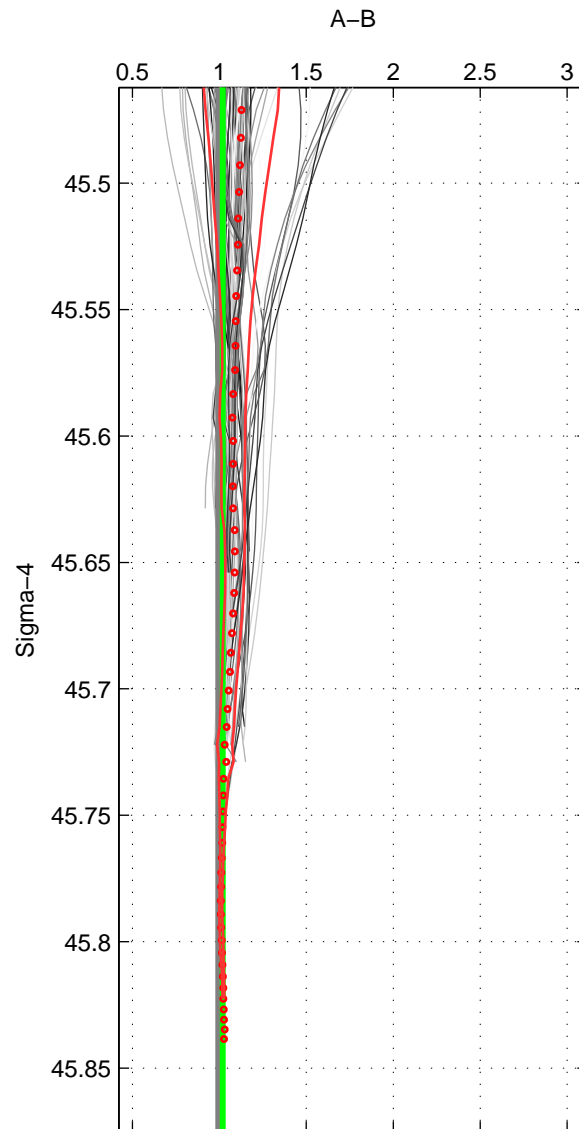

Cruise A (red). Date: Sep 1993 Cruisename: 730-90BM19930830

Cruise B (blue). Date: Sep 1999 Cruisename: 731-90CI19990827

\*\*\* "Favourite" values are means of spaces 1 2 3.

|        | Offset | O.StDev | Ratio | R.Stdev | Rating |
|--------|--------|---------|-------|---------|--------|
| SIGMA: | 2.258  | 1.176   | 1.019 | 0.009   | 4      |
| THETA: | 2.077  | 1.524   | 1.018 | 0.013   | 4      |
| DEPTH: | 4.441  | 9.431   | 1.050 | 0.145   | 4      |
| FAV.:  | 2.925  | 4.044   | 1.029 | 0.055   | 4      |

Profiles of A: 13  
 Profiles of B: 15  
 Diff profs : 78  
 WMoffset (A-B): 2.258  
 WMoffset stdev: 1.1756  
 WMratio (A/B): 1.0188  
 WMratio stdev: 0.0088958

Quality (1-5): 4

Profiles of A: 13  
 Profiles of B: 15  
 Diff profs : 78  
 WMoffset (A-B): 2.0769  
 WMoffset stdev: 1.5236  
 WMratio (A/B): 1.0179  
 WMratio stdev: 0.012815

Quality (1-5): 4

Profiles of A: 13  
 Profiles of B: 15  
 Diff profs : 78  
 WMoffset (A-B): 4.4414  
 WMoffset stdev: 9.4314  
 WMratio (A/B): 1.0501  
 WMratio stdev: 0.14454

Quality (1-5): 4