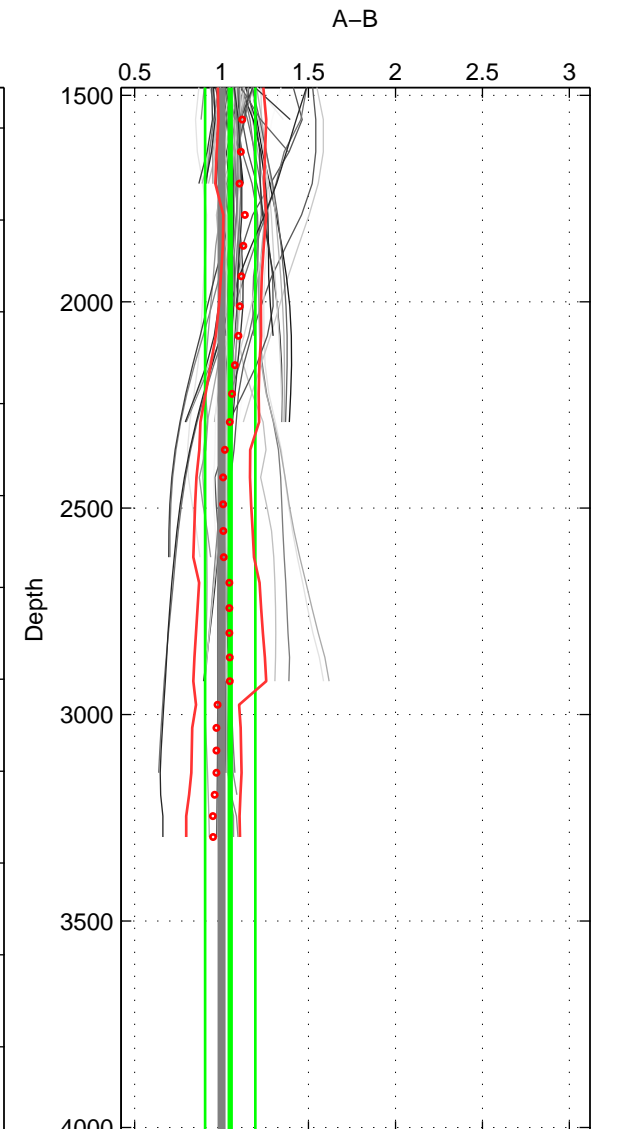

Cruise A (red). Date: Sep 1993 Cruisename: 730-90BM19930830

Cruise B (blue). Date: Sep 1999 Cruisename: 731-90CI19990827

\*\*\* "Favourite" values are means of spaces 1 2 3.

|        | Offset | O.StDev | Ratio | R.Stdev | Rating |
|--------|--------|---------|-------|---------|--------|
| SIGMA: | 2.258  | 1.176   | 1.019 | 0.009   | 4      |
| THETA: | 2.077  | 1.524   | 1.018 | 0.013   | 4      |
| DEPTH: | 4.441  | 9.431   | 1.050 | 0.145   | 4      |
| FAV.:  | 2.925  | 4.044   | 1.029 | 0.055   | 4      |

Profiles of A: 13  
 Profiles of B: 15  
 Diff profs : 78  
 WMoffset (A-B): 2.258  
 WMoffset stdev: 1.1756  
 WMratio (A/B): 1.0188  
 WMratio stdev: 0.0088958

Quality (1-5): 4

Profiles of A: 13  
 Profiles of B: 15  
 Diff profs : 78  
 WMoffset (A-B): 2.0769  
 WMoffset stdev: 1.5236  
 WMratio (A/B): 1.0179  
 WMratio stdev: 0.012815

Quality (1-5): 4

Profiles of A: 13  
 Profiles of B: 15  
 Diff profs : 78  
 WMoffset (A-B): 4.4414  
 WMoffset stdev: 9.4314  
 WMratio (A/B): 1.0501  
 WMratio stdev: 0.14454

Quality (1-5): 4