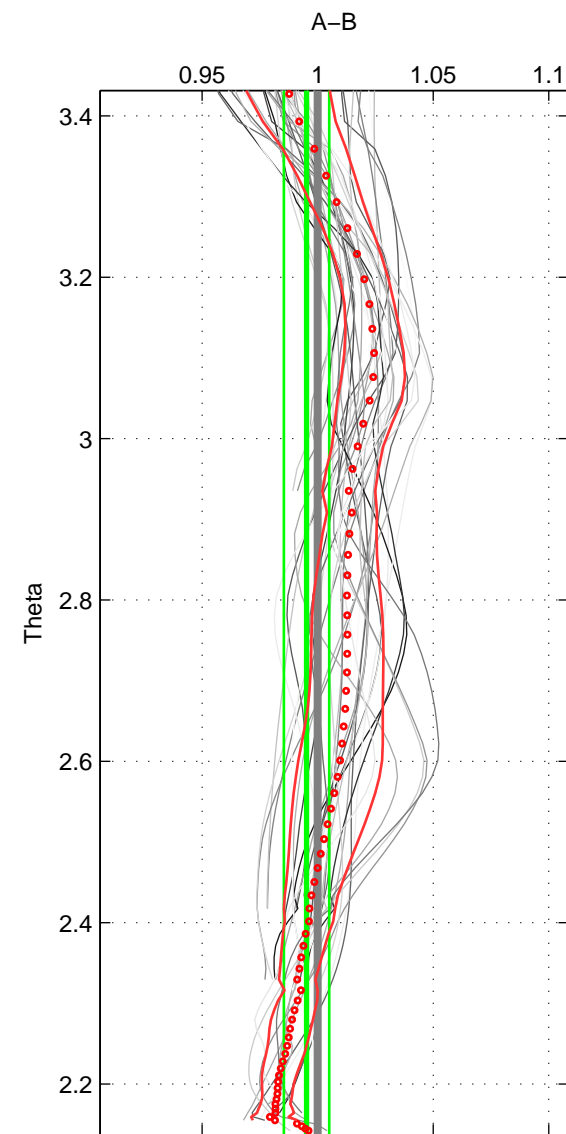

Cruise A (red). Date: Jul 2003 Cruisename: 253-33RO20030604

Cruise B (blue). Date: Jul 1990 Cruisename: 295-64TR19900701

\*\*\* "Favourite" values are means of spaces 1 2 3.

	Offset	O.StDev	Ratio	R.Stdev	Rating
SIGMA:	-0.675	2.427	0.998	0.010	5
THETA:	-1.282	2.436	0.995	0.010	5
DEPTH:	-1.184	4.557	0.996	0.018	5
FAV. :	-1.047	3.140	0.996	0.012	5

Profiles of A: 6  
 Profiles of B: 7  
 Diff profs : 36  
 WMoffset (A-B): -0.67538  
 WMoffset stdev: 2.4275  
 WMratio (A/B): 0.99773  
 WMratio stdev: 0.0095966

Quality (1-5): 5

Profiles of A: 6  
 Profiles of B: 7  
 Diff profs : 36  
 WMoffset (A-B): -1.282  
 WMoffset stdev: 2.4357  
 WMratio (A/B): 0.9952  
 WMratio stdev: 0.0097784

Quality (1-5): 5

Profiles of A: 6  
 Profiles of B: 7  
 Diff profs : 36  
 WMoffset (A-B): -1.1836  
 WMoffset stdev: 4.5568  
 WMratio (A/B): 0.9956  
 WMratio stdev: 0.017637

Quality (1-5): 5