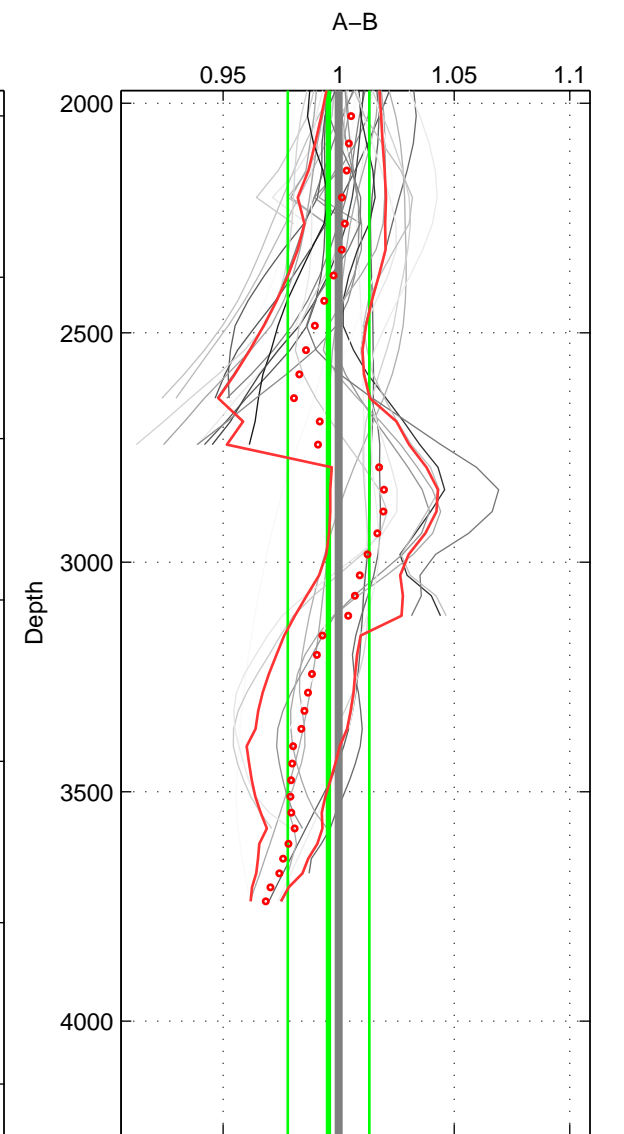

Cruise A (red). Date: Jul 2003 Cruisename: 253-33RO20030604

Cruise B (blue). Date: Jul 1990 Cruisename: 295-64TR19900701

\*\*\* "Favourite" values are means of spaces 1 2 3.

	Offset	O.StDev	Ratio	R.Stdev	Rating
SIGMA:	-0.675	2.427	0.998	0.010	5
THETA:	-1.282	2.436	0.995	0.010	5
DEPTH:	-1.184	4.557	0.996	0.018	5
FAV. :	-1.047	3.140	0.996	0.012	5

Profiles of A: 6  
 Profiles of B: 7  
 Diff profs : 36  
 WMoffset (A-B): -0.67538  
 WMoffset stdev: 2.4275  
 WMratio (A/B): 0.99773  
 WMratio stdev: 0.0095966

Quality (1-5): 5

Profiles of A: 6  
 Profiles of B: 7  
 Diff profs : 36  
 WMoffset (A-B): -1.282  
 WMoffset stdev: 2.4357  
 WMratio (A/B): 0.9952  
 WMratio stdev: 0.0097784

Quality (1-5): 5

Profiles of A: 6  
 Profiles of B: 7  
 Diff profs : 36  
 WMoffset (A-B): -1.1836  
 WMoffset stdev: 4.5568  
 WMratio (A/B): 0.9956  
 WMratio stdev: 0.017637

Quality (1-5): 5