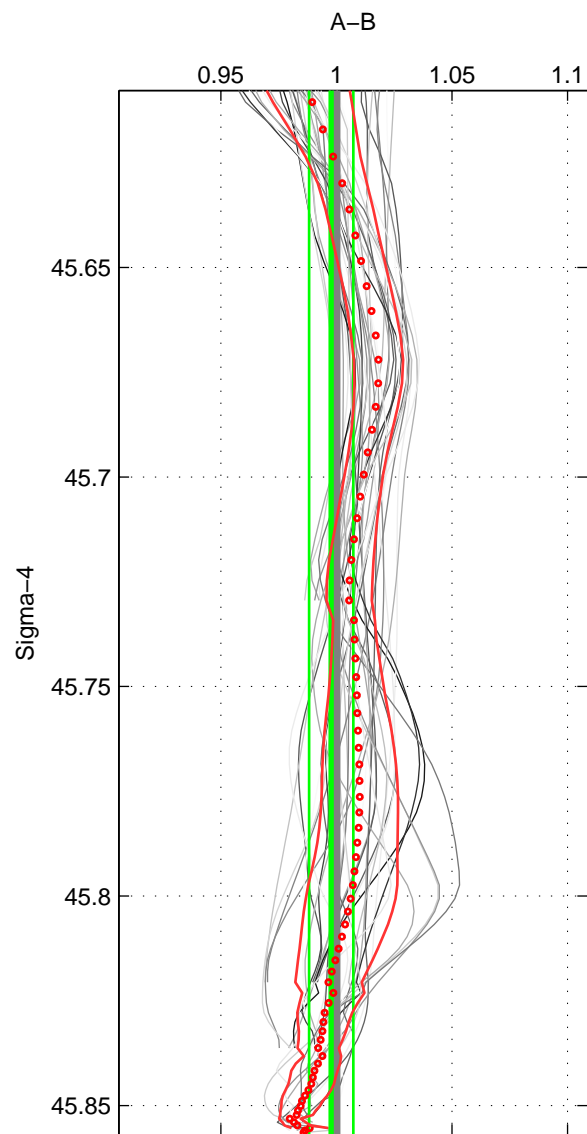

Cruise A (red). Date: Jul 2003 Cruisename: 253-33RO20030604

Cruise B (blue). Date: Jul 1990 Cruisename: 295-64TR19900701

\*\*\* "Favourite" values are means of spaces 1 2 3.

	Offset	O.StDev	Ratio	R.Stdev	Rating
SIGMA:	-0.675	2.427	0.998	0.010	5
THETA:	-1.282	2.436	0.995	0.010	5
DEPTH:	-1.184	4.557	0.996	0.018	5
FAV. :	-1.047	3.140	0.996	0.012	5

Profiles of A: 6  
 Profiles of B: 7  
 Diff profs : 36  
 WMoffset (A-B): -0.67538  
 WMoffset stdev: 2.4275  
 WMratio (A/B): 0.99773  
 WMratio stdev: 0.0095966

Quality (1-5): 5

Profiles of A: 6  
 Profiles of B: 7  
 Diff profs : 36  
 WMoffset (A-B): -1.282  
 WMoffset stdev: 2.4357  
 WMratio (A/B): 0.9952  
 WMratio stdev: 0.0097784

Quality (1-5): 5

Profiles of A: 6  
 Profiles of B: 7  
 Diff profs : 36  
 WMoffset (A-B): -1.1836  
 WMoffset stdev: 4.5568  
 WMratio (A/B): 0.9956  
 WMratio stdev: 0.017637

Quality (1-5): 5