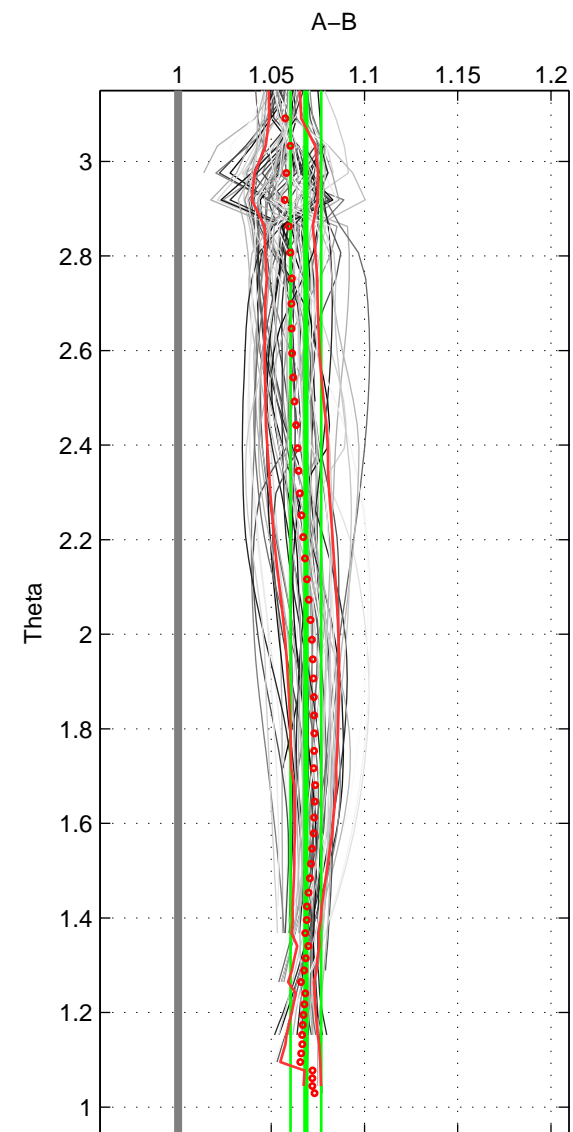

Cruise A (red). Date: Jul 2001 Cruisename: 160-06MT20010620
 Cruise B (blue). Date: Oct 2000 Cruisename: 285-64PE20000926

*** "Favourite" values are means of spaces 1 2 3.

	Offset	O.StDev	Ratio	R.Stdev	Rating
SIGMA:	20.313	2.153	1.069	0.008	4
THETA:	20.200	2.318	1.069	0.008	4
DEPTH:	17.236	8.374	1.061	0.030	4
FAV.:	19.249	4.282	1.066	0.015	4

Profiles of A: 17
 Profiles of B: 9
 Diff profs: 89
 WMoffset (A-B): 20.3127
 WMoffset stdev: 2.1527
 WMratio (A/B): 1.0687
 WMratio stdev: 0.0076115

Quality (1-5): 4

Profiles of A: 17
 Profiles of B: 9
 Diff profs: 89
 WMoffset (A-B): 20.2001
 WMoffset stdev: 2.3183
 WMratio (A/B): 1.0685
 WMratio stdev: 0.0082153

Quality (1-5): 4

Profiles of A: 17
 Profiles of B: 9
 Diff profs: 89
 WMoffset (A-B): 17.2356
 WMoffset stdev: 8.3736
 WMratio (A/B): 1.0609
 WMratio stdev: 0.029899

Quality (1-5): 4