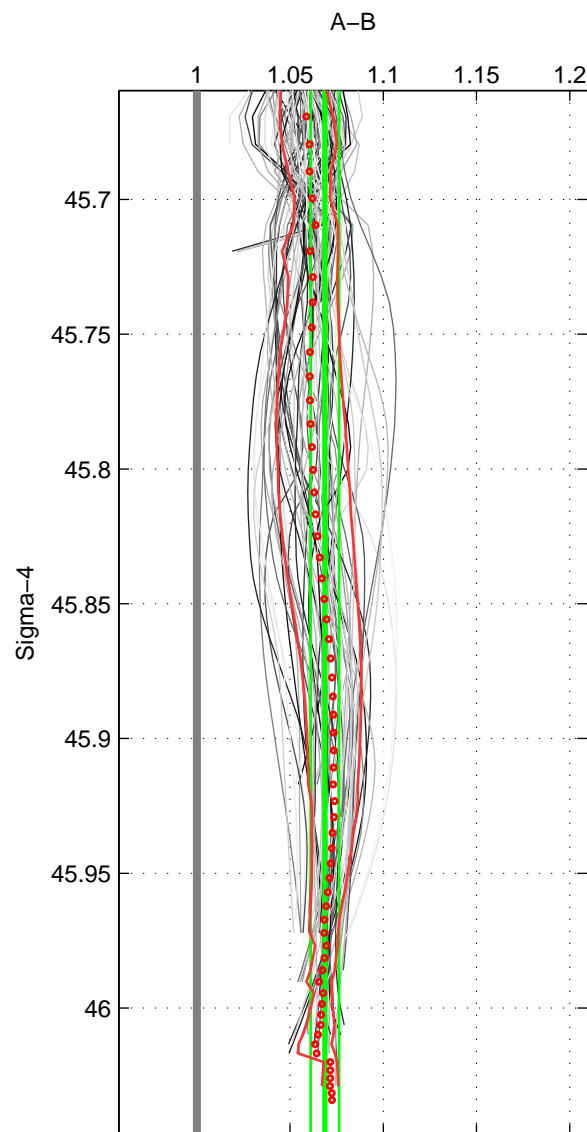

Cruise A (red). Date: Jul 2001 Cruisename: 160-06MT20010620
 Cruise B (blue). Date: Oct 2000 Cruisename: 285-64PE20000926

*** "Favourite" values are means of spaces 1 2 3.

	Offset	O.StDev	Ratio	R.Stdev	Rating
SIGMA:	20.313	2.153	1.069	0.008	4
THETA:	20.200	2.318	1.069	0.008	4
DEPTH:	17.236	8.374	1.061	0.030	4
FAV.:	19.249	4.282	1.066	0.015	4

Profiles of A: 17
 Profiles of B: 9
 Diff profs: 89
 WMoffset (A-B): 20.3127
 WMoffset stdev: 2.1527
 WMratio (A/B): 1.0687
 WMratio stdev: 0.0076115

Quality (1-5): 4

Profiles of A: 17
 Profiles of B: 9
 Diff profs: 89
 WMoffset (A-B): 20.2001
 WMoffset stdev: 2.3183
 WMratio (A/B): 1.0685
 WMratio stdev: 0.0082153

Quality (1-5): 4

Profiles of A: 17
 Profiles of B: 9
 Diff profs: 89
 WMoffset (A-B): 17.2356
 WMoffset stdev: 8.3736
 WMratio (A/B): 1.0609
 WMratio stdev: 0.029899

Quality (1-5): 4