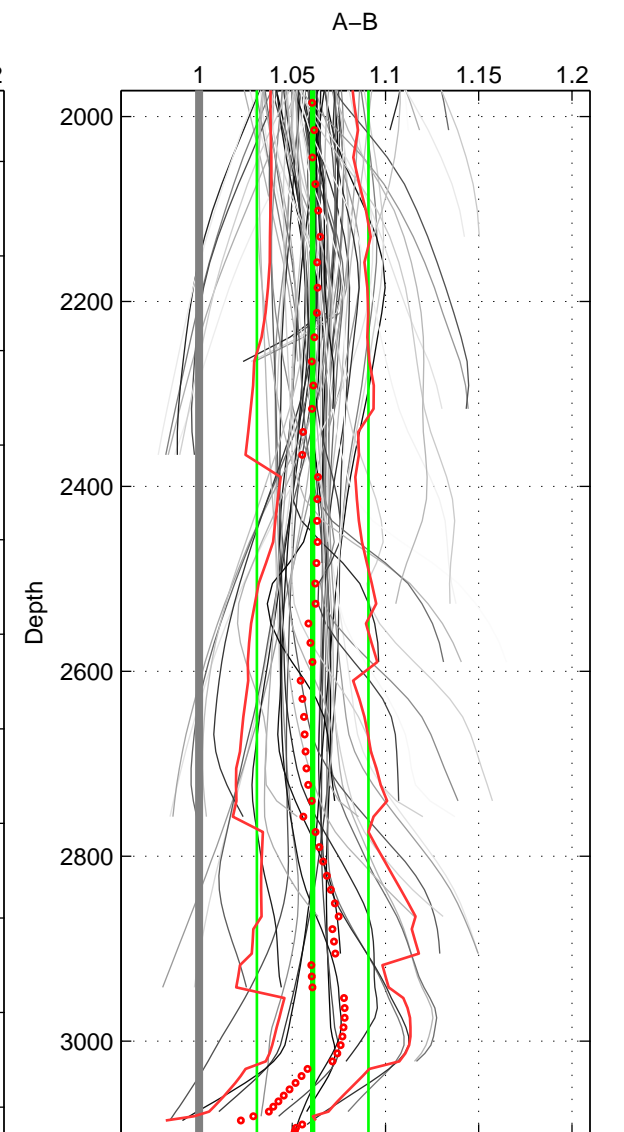

Cruise A (red). Date: Jul 2001 Cruisename: 160-06MT20010620
 Cruise B (blue). Date: Oct 2000 Cruisename: 285-64PE20000926

*** "Favourite" values are means of spaces 1 2 3.

	Offset	O.StDev	Ratio	R.Stdev	Rating
SIGMA:	20.313	2.153	1.069	0.008	4
THETA:	20.200	2.318	1.069	0.008	4
DEPTH:	17.236	8.374	1.061	0.030	4
FAV.:	19.249	4.282	1.066	0.015	4

Profiles of A: 17
 Profiles of B: 9
 Diff profs: 89
 WMoffset (A-B): 20.3127
 WMoffset stdev: 2.1527
 WMratio (A/B): 1.0687
 WMratio stdev: 0.0076115

Quality (1-5): 4

Profiles of A: 17
 Profiles of B: 9
 Diff profs: 89
 WMoffset (A-B): 20.2001
 WMoffset stdev: 2.3183
 WMratio (A/B): 1.0685
 WMratio stdev: 0.0082153

Quality (1-5): 4

Profiles of A: 17
 Profiles of B: 9
 Diff profs: 89
 WMoffset (A-B): 17.2356
 WMoffset stdev: 8.3736
 WMratio (A/B): 1.0609
 WMratio stdev: 0.029899

Quality (1-5): 4