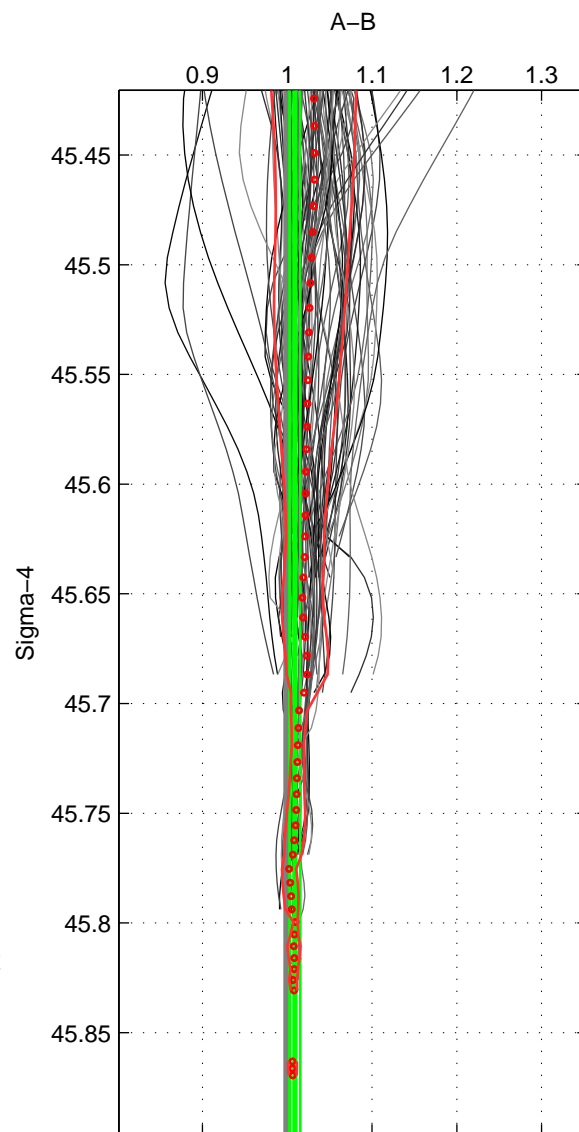

Cruise A (red). Date: Jul 1994 Cruisename: 624-49RY19940707

Cruise B (blue). Date: Feb 2008 Cruisename: 717-49UP20080122

\*\*\* "Favourite" values are means of spaces 1 2.

	Offset	O.StDev	Ratio	R.Stdev	Rating
SIGMA:	1.272	0.927	1.009	0.006	5
THETA:	0.675	0.541	1.004	0.003	5
DEPTH:	1.170	0.388	1.008	0.002	4
FAV.:	0.974	0.734	1.007	0.005	5

Profiles of A: 79  
 Profiles of B: 17  
 Diff profs: 93  
 WMoffset (A-B): 1.2722  
 WMoffset stdev: 0.92711  
 WMratio (A/B): 1.0089  
 WMratio stdev: 0.0062784

Quality (1-5): 5

Profiles of A: 79  
 Profiles of B: 17  
 Diff profs: 93  
 WMoffset (A-B): 0.67521  
 WMoffset stdev: 0.54148  
 WMratio (A/B): 1.0042  
 WMratio stdev: 0.0031786

Quality (1-5): 5

Profiles of A: 79  
 Profiles of B: 17  
 Diff profs: 93  
 WMoffset (A-B): 1.17  
 WMoffset stdev: 0.38768  
 WMratio (A/B): 1.0079  
 WMratio stdev: 0.0024984

Quality (1-5): 4