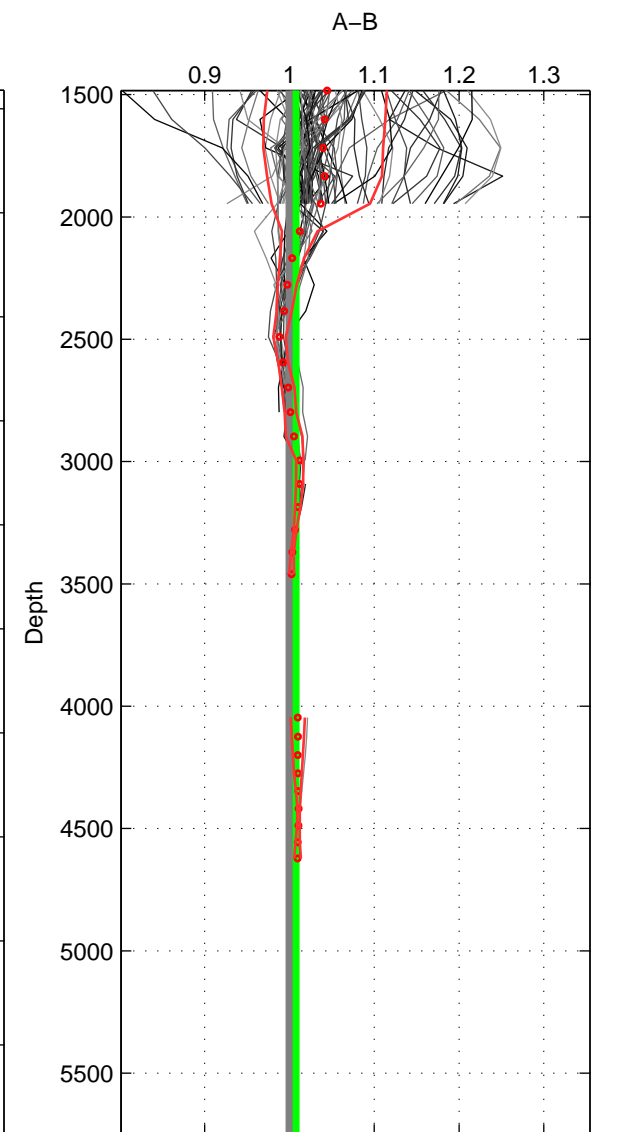

Cruise A (red). Date: Jul 1994 Cruisename: 624-49RY19940707

Cruise B (blue). Date: Feb 2008 Cruisename: 717-49UP20080122

\*\*\* "Favourite" values are means of spaces 1 2.

	Offset	O.StDev	Ratio	R.Stdev	Rating
SIGMA:	1.272	0.927	1.009	0.006	5
THETA:	0.675	0.541	1.004	0.003	5
DEPTH:	1.170	0.388	1.008	0.002	4
FAV.:	0.974	0.734	1.007	0.005	5

Profiles of A: 79  
 Profiles of B: 17  
 Diff profs: 93  
 WMoffset (A-B): 1.2722  
 WMoffset stdev: 0.92711  
 WMratio (A/B): 1.0089  
 WMratio stdev: 0.0062784

Quality (1-5): 5

Profiles of A: 79  
 Profiles of B: 17  
 Diff profs: 93  
 WMoffset (A-B): 0.67521  
 WMoffset stdev: 0.54148  
 WMratio (A/B): 1.0042  
 WMratio stdev: 0.0031786

Quality (1-5): 5

Profiles of A: 79  
 Profiles of B: 17  
 Diff profs: 93  
 WMoffset (A-B): 1.17  
 WMoffset stdev: 0.38768  
 WMratio (A/B): 1.0079  
 WMratio stdev: 0.0024984

Quality (1-5): 4