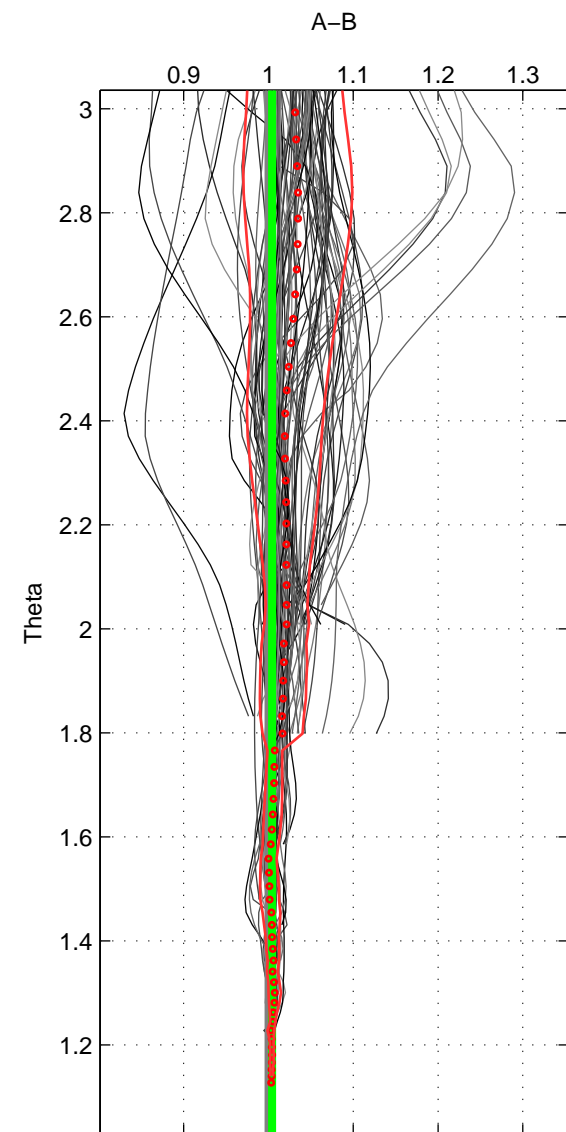

Cruise A (red). Date: Jul 1994 Cruisename: 624-49RY19940707

Cruise B (blue). Date: Feb 2008 Cruisename: 717-49UP20080122

\*\*\* "Favourite" values are means of spaces 1 2.

	Offset	O.StDev	Ratio	R.Stdev	Rating
SIGMA:	1.272	0.927	1.009	0.006	5
THETA:	0.675	0.541	1.004	0.003	5
DEPTH:	1.170	0.388	1.008	0.002	4
FAV.:	0.974	0.734	1.007	0.005	5

Profiles of A: 79  
 Profiles of B: 17  
 Diff profs: 93  
 WMoffset (A-B): 1.2722  
 WMoffset stdev: 0.92711  
 WMratio (A/B): 1.0089  
 WMratio stdev: 0.0062784

Quality (1-5): 5

Profiles of A: 79  
 Profiles of B: 17  
 Diff profs: 93  
 WMoffset (A-B): 0.67521  
 WMoffset stdev: 0.54148  
 WMratio (A/B): 1.0042  
 WMratio stdev: 0.0031786

Quality (1-5): 5

Profiles of A: 79  
 Profiles of B: 17  
 Diff profs: 93  
 WMoffset (A-B): 1.17  
 WMoffset stdev: 0.38768  
 WMratio (A/B): 1.0079  
 WMratio stdev: 0.0024984

Quality (1-5): 4