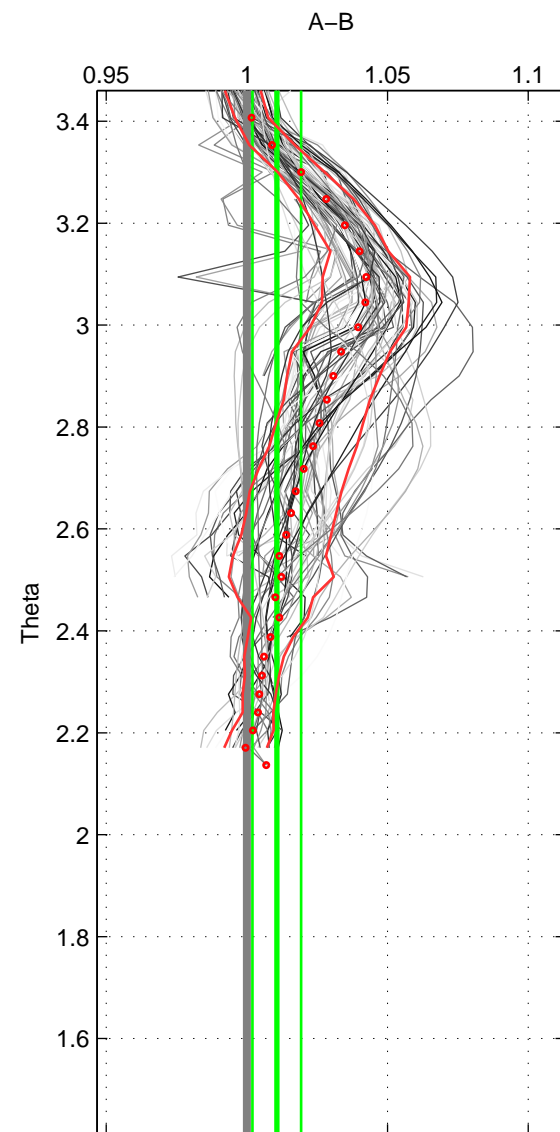

Cruise A (red). Date: Aug 2003 Cruisename: 166-06MT20030723

Cruise B (blue). Date: Jul 1990 Cruisename: 295-64TR19900701

*** "Favourite" values are means of spaces 1 2 3.

	Offset	O.StDev	Ratio	R.Stdev	Rating
SIGMA:	4.060	2.605	1.016	0.010	5
THETA:	2.683	2.192	1.011	0.009	5
DEPTH:	1.330	2.764	1.006	0.011	5
FAV.:	2.691	2.520	1.011	0.010	5

Profiles of A: 15
 Profiles of B: 22
 Diff profs : 72
 WMoffset (A-B): 4.0599
 WMoffset stdev: 2.6046
 WMratio (A/B): 1.0158
 WMratio stdev: 0.010097

Quality (1-5): 5

Profiles of A: 15
 Profiles of B: 22
 Diff profs : 76
 WMoffset (A-B): 2.6831
 WMoffset stdev: 2.1923
 WMratio (A/B): 1.0106
 WMratio stdev: 0.0086445

Quality (1-5): 5

Profiles of A: 15
 Profiles of B: 22
 Diff profs : 72
 WMoffset (A-B): 1.3305
 WMoffset stdev: 2.7637
 WMratio (A/B): 1.0057
 WMratio stdev: 0.011257

Quality (1-5): 5