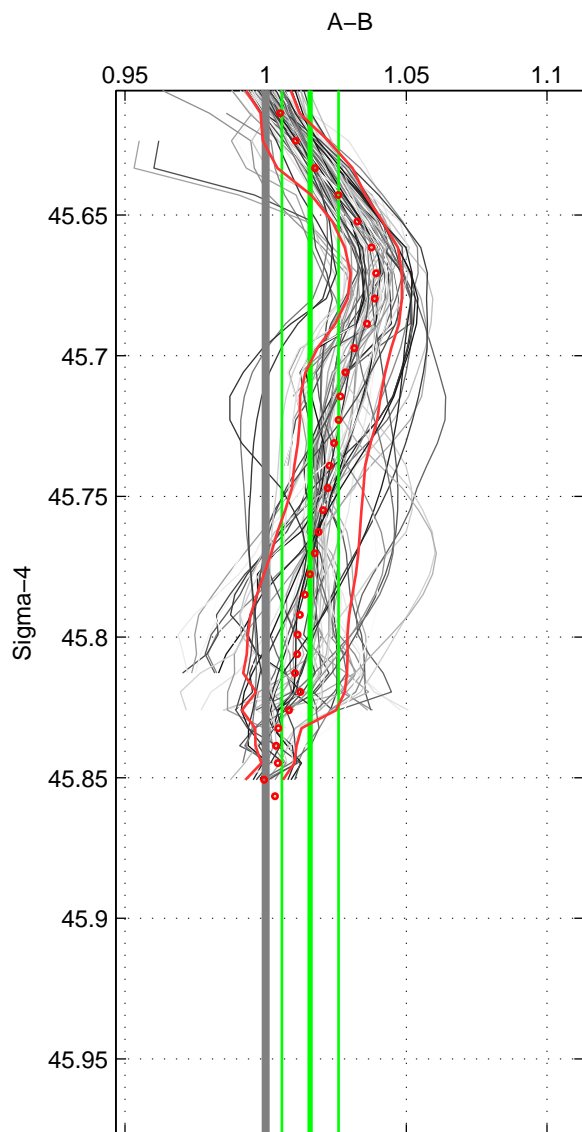

Cruise A (red). Date: Aug 2003 Cruisename: 166-06MT20030723

Cruise B (blue). Date: Jul 1990 Cruisename: 295-64TR19900701

*** "Favourite" values are means of spaces 1 2 3.

	Offset	O.StDev	Ratio	R.Stdev	Rating
SIGMA:	4.060	2.605	1.016	0.010	5
THETA:	2.683	2.192	1.011	0.009	5
DEPTH:	1.330	2.764	1.006	0.011	5
FAV.:	2.691	2.520	1.011	0.010	5

Profiles of A: 15
 Profiles of B: 22
 Diff profs : 72
 WMoffset (A-B): 4.0599
 WMoffset stdev: 2.6046
 WMratio (A/B): 1.0158
 WMratio stdev: 0.010097

Quality (1-5): 5

Profiles of A: 15
 Profiles of B: 22
 Diff profs : 76
 WMoffset (A-B): 2.6831
 WMoffset stdev: 2.1923
 WMratio (A/B): 1.0106
 WMratio stdev: 0.0086445

Quality (1-5): 5

Profiles of A: 15
 Profiles of B: 22
 Diff profs : 72
 WMoffset (A-B): 1.3305
 WMoffset stdev: 2.7637
 WMratio (A/B): 1.0057
 WMratio stdev: 0.011257

Quality (1-5): 5