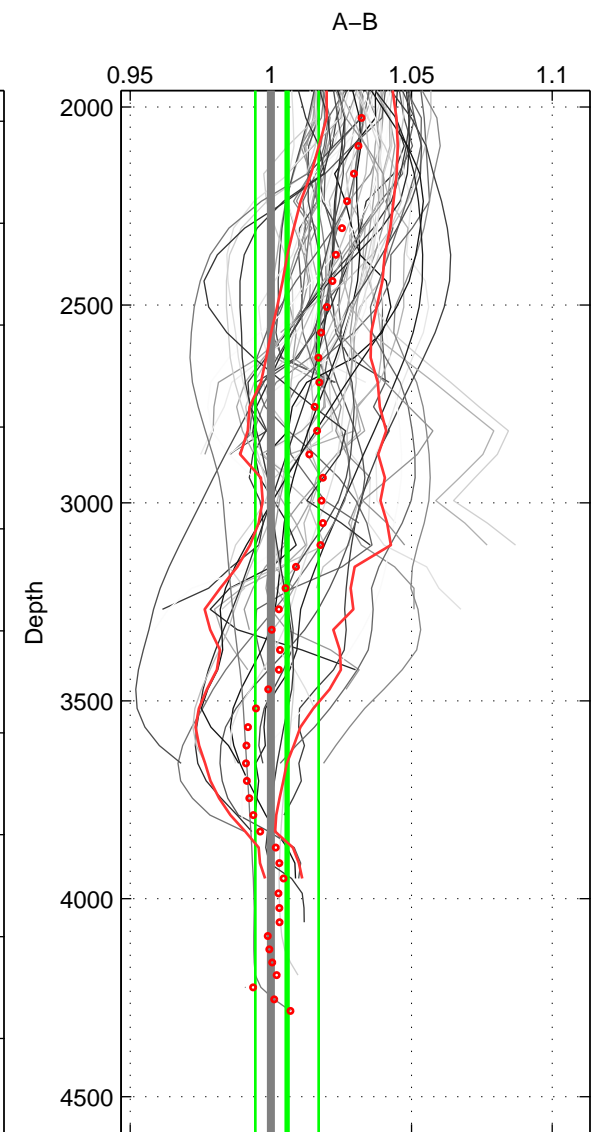

Cruise A (red). Date: Aug 2003 Cruisename: 166-06MT20030723

Cruise B (blue). Date: Jul 1990 Cruisename: 295-64TR19900701

*** "Favourite" values are means of spaces 1 2 3.

	Offset	O.StDev	Ratio	R.Stdev	Rating
SIGMA:	4.060	2.605	1.016	0.010	5
THETA:	2.683	2.192	1.011	0.009	5
DEPTH:	1.330	2.764	1.006	0.011	5
FAV.:	2.691	2.520	1.011	0.010	5

Profiles of A: 15
 Profiles of B: 22
 Diff profs : 72
 WMoffset (A-B): 4.0599
 WMoffset stdev: 2.6046
 WMratio (A/B): 1.0158
 WMratio stdev: 0.010097

Quality (1-5): 5

Profiles of A: 15
 Profiles of B: 22
 Diff profs : 76
 WMoffset (A-B): 2.6831
 WMoffset stdev: 2.1923
 WMratio (A/B): 1.0106
 WMratio stdev: 0.0086445

Quality (1-5): 5

Profiles of A: 15
 Profiles of B: 22
 Diff profs : 72
 WMoffset (A-B): 1.3305
 WMoffset stdev: 2.7637
 WMratio (A/B): 1.0057
 WMratio stdev: 0.011257

Quality (1-5): 5