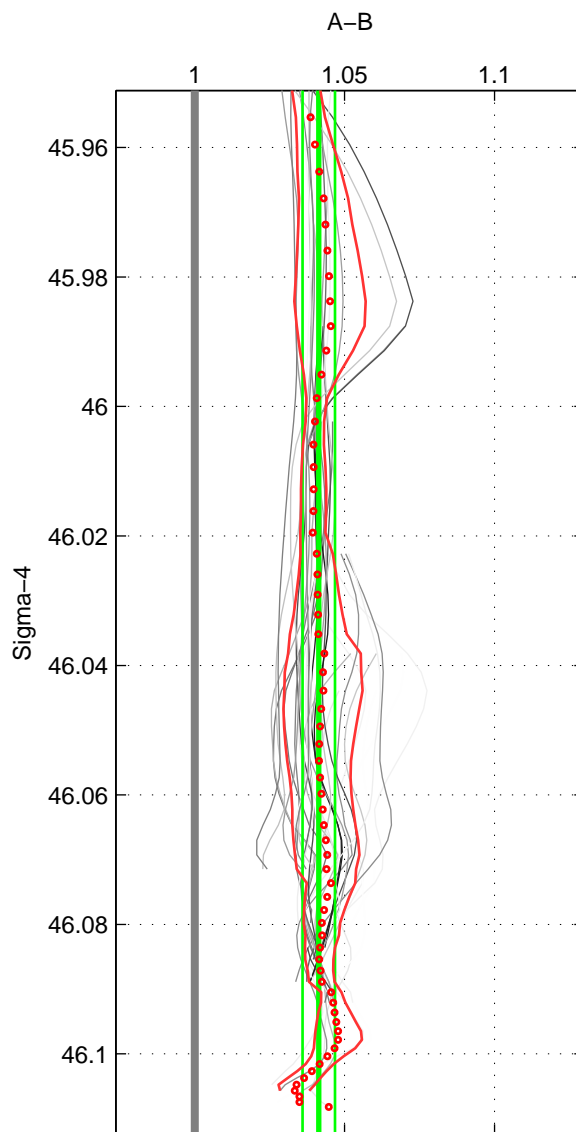

Cruise A (red). Date: Dec 1983 Cruisename: 222-316N19831007

Cruise B (blue). Date: Apr 1995 Cruisename: 320-74JC19950320

*** "Favourite" values are means of spaces 1 2 3.

	Offset	O.StDev	Ratio	R.Stdev	Rating
SIGMA:	8.875	1.140	1.041	0.005	4
THETA:	8.588	1.092	1.040	0.005	4
DEPTH:	11.164	4.436	1.050	0.020	4
FAV. :	9.542	2.223	1.044	0.010	4

Profiles of A: 5
 Profiles of B: 12
 Diff profs : 34
 WMoffset (A-B): 8.875
 WMoffset stdev: 1.1405
 WMratio (A/B): 1.0414
 WMratio stdev: 0.0054298

Quality (1-5): 4

Profiles of A: 5
 Profiles of B: 12
 Diff profs : 34
 WMoffset (A-B): 8.588
 WMoffset stdev: 1.0923
 WMratio (A/B): 1.0403
 WMratio stdev: 0.0052604

Quality (1-5): 4

Profiles of A: 5
 Profiles of B: 12
 Diff profs : 34
 WMoffset (A-B): 11.1641
 WMoffset stdev: 4.436
 WMratio (A/B): 1.0502
 WMratio stdev: 0.020323

Quality (1-5): 4