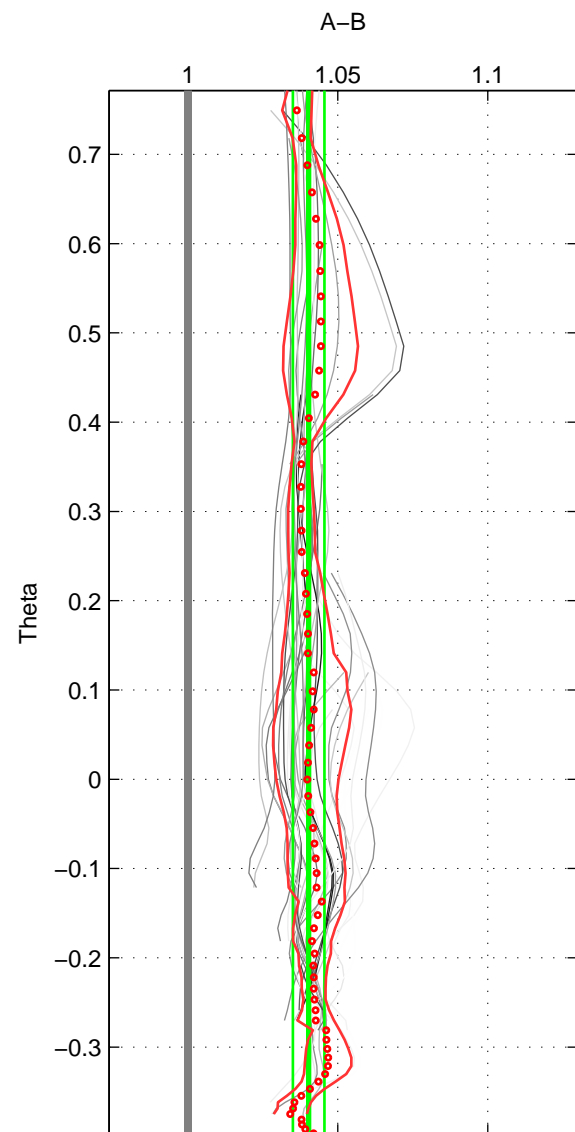

Cruise A (red). Date: Dec 1983 Cruisename: 222-316N19831007

Cruise B (blue). Date: Apr 1995 Cruisename: 320-74JC19950320

*** "Favourite" values are means of spaces 1 2 3.

	Offset	O.StDev	Ratio	R.Stdev	Rating
SIGMA:	8.875	1.140	1.041	0.005	4
THETA:	8.588	1.092	1.040	0.005	4
DEPTH:	11.164	4.436	1.050	0.020	4
FAV. :	9.542	2.223	1.044	0.010	4

Profiles of A: 5
 Profiles of B: 12
 Diff profs : 34
 WMoffset (A-B): 8.875
 WMoffset stdev: 1.1405
 WMratio (A/B): 1.0414
 WMratio stdev: 0.0054298

Quality (1-5): 4

Profiles of A: 5
 Profiles of B: 12
 Diff profs : 34
 WMoffset (A-B): 8.588
 WMoffset stdev: 1.0923
 WMratio (A/B): 1.0403
 WMratio stdev: 0.0052604

Quality (1-5): 4

Profiles of A: 5
 Profiles of B: 12
 Diff profs : 34
 WMoffset (A-B): 11.1641
 WMoffset stdev: 4.436
 WMratio (A/B): 1.0502
 WMratio stdev: 0.020323

Quality (1-5): 4