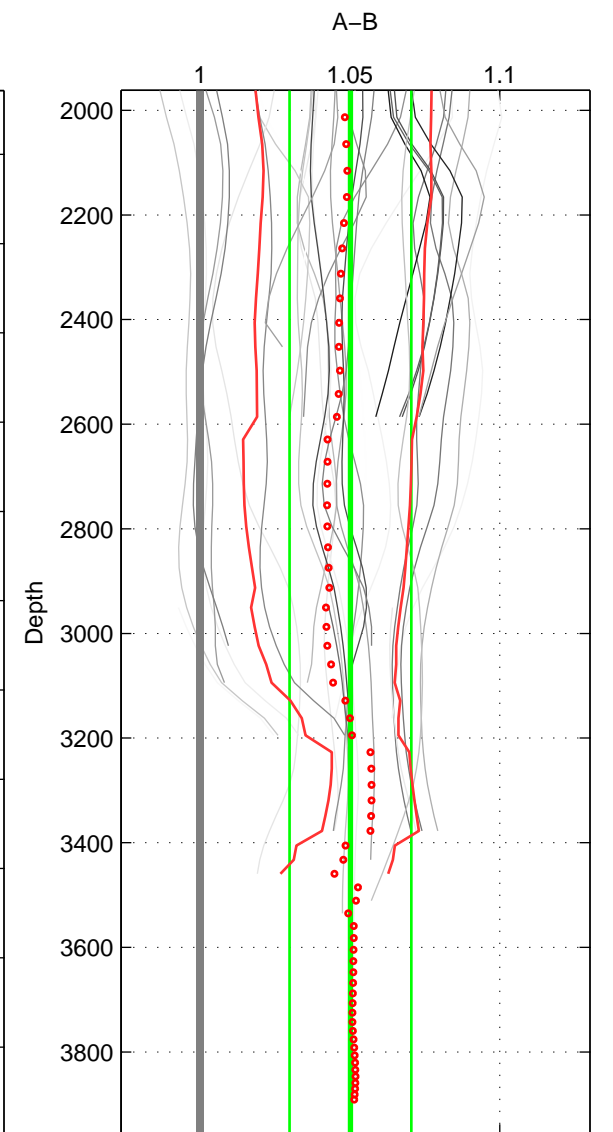

Cruise A (red). Date: Dec 1983 Cruisename: 222-316N19831007

Cruise B (blue). Date: Apr 1995 Cruisename: 320-74JC19950320

*** "Favourite" values are means of spaces 1 2 3.

	Offset	O.StDev	Ratio	R.Stdev	Rating
SIGMA:	8.875	1.140	1.041	0.005	4
THETA:	8.588	1.092	1.040	0.005	4
DEPTH:	11.164	4.436	1.050	0.020	4
FAV. :	9.542	2.223	1.044	0.010	4

Profiles of A: 5
 Profiles of B: 12
 Diff profs : 34
 WMoffset (A-B): 8.875
 WMoffset stdev: 1.1405
 WMratio (A/B): 1.0414
 WMratio stdev: 0.0054298

Quality (1-5): 4

Profiles of A: 5
 Profiles of B: 12
 Diff profs : 34
 WMoffset (A-B): 8.588
 WMoffset stdev: 1.0923
 WMratio (A/B): 1.0403
 WMratio stdev: 0.0052604

Quality (1-5): 4

Profiles of A: 5
 Profiles of B: 12
 Diff profs : 34
 WMoffset (A-B): 11.1641
 WMoffset stdev: 4.436
 WMratio (A/B): 1.0502
 WMratio stdev: 0.020323

Quality (1-5): 4