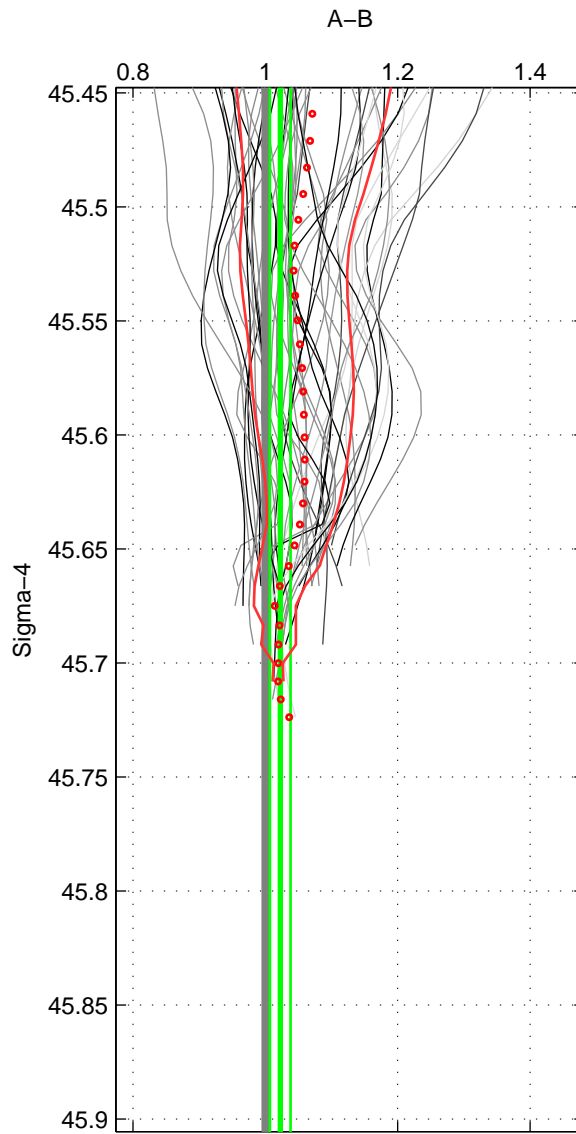

Cruise A (red). Date: May 1993 Cruisename: 558-49HH19930513

Cruise B (blue). Date: Jun 1997 Cruisename: 681-49UP19970530

\*\*\* "Favourite" values are those of space 1.

	Offset	O.StDev	Ratio	R.Stdev	Rating
SIGMA:	1.662	1.267	1.022	0.016	5
THETA:	1.139	1.334	1.015	0.016	4
DEPTH:	3.169	0.406	1.064	0.012	3
FAV.:	1.662	1.267	1.022	0.016	5

Profiles of A: 16  
 Profiles of B: 21  
 Diff profs : 48  
 WMoffset (A-B): 1.6617  
 WMoffset stdev: 1.2671  
 WMratio (A/B): 1.0225  
 WMratio stdev: 0.015572

Quality (1-5): 5

Profiles of A: 16  
 Profiles of B: 21  
 Diff profs : 48  
 WMoffset (A-B): 1.1394  
 WMoffset stdev: 1.3342  
 WMratio (A/B): 1.0147  
 WMratio stdev: 0.016019

Quality (1-5): 4

Profiles of A: 16  
 Profiles of B: 21  
 Diff profs : 48  
 WMoffset (A-B): 3.1686  
 WMoffset stdev: 0.40594  
 WMratio (A/B): 1.0643  
 WMratio stdev: 0.012444

Quality (1-5): 3

Please note that statistics are bad.