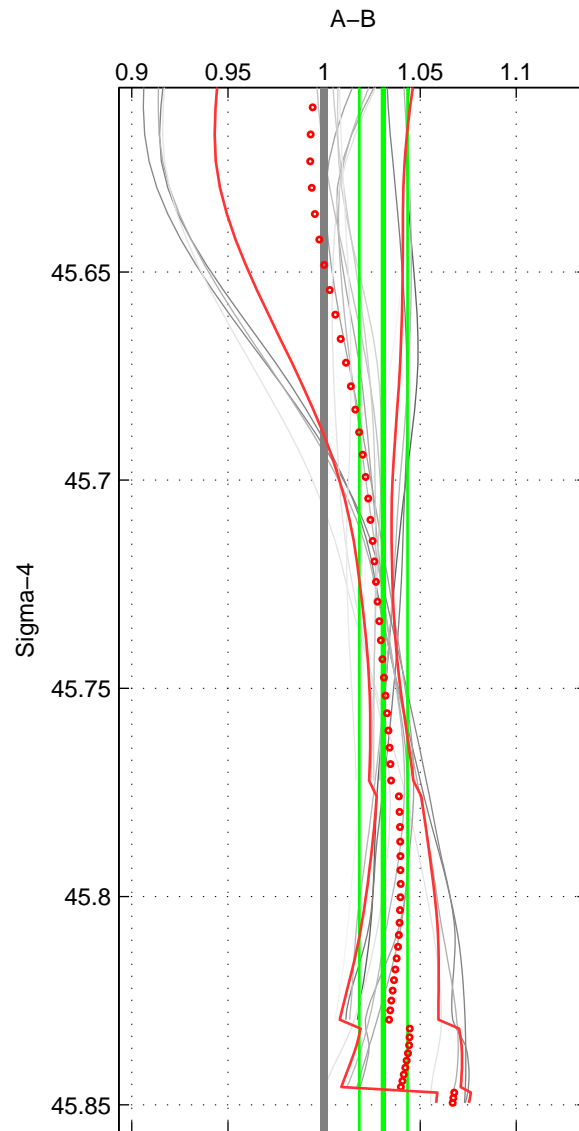

Cruise A (red). Date: Jan 2011 Cruisename: 280-45CE20110103

Cruise B (blue). Date: Jul 1990 Cruisename: 295-64TR19900701

*** "Favourite" values are means of spaces 1 2 3.

	Offset	O.StDev	Ratio	R.Stdev	Rating
SIGMA:	8.020	3.226	1.031	0.013	2
THETA:	10.911	3.072	1.042	0.012	2
DEPTH:	3.365	4.997	1.013	0.019	2
FAV. :	7.432	3.765	1.029	0.015	2

Profiles of A: 4
 Profiles of B: 4
 Diff profs : 16
 WMoffset (A-B): 8.0199
 WMoffset stdev: 3.2265
 WMratio (A/B): 1.0309
 WMratio stdev: 0.012563

Quality (1-5): 2

Profiles of A: 4
 Profiles of B: 4
 Diff profs : 16
 WMoffset (A-B): 10.9111
 WMoffset stdev: 3.0717
 WMratio (A/B): 1.0425
 WMratio stdev: 0.012142

Quality (1-5): 2

Profiles of A: 4
 Profiles of B: 4
 Diff profs : 16
 WMoffset (A-B): 3.3651
 WMoffset stdev: 4.9972
 WMratio (A/B): 1.0127
 WMratio stdev: 0.019029

Quality (1-5): 2