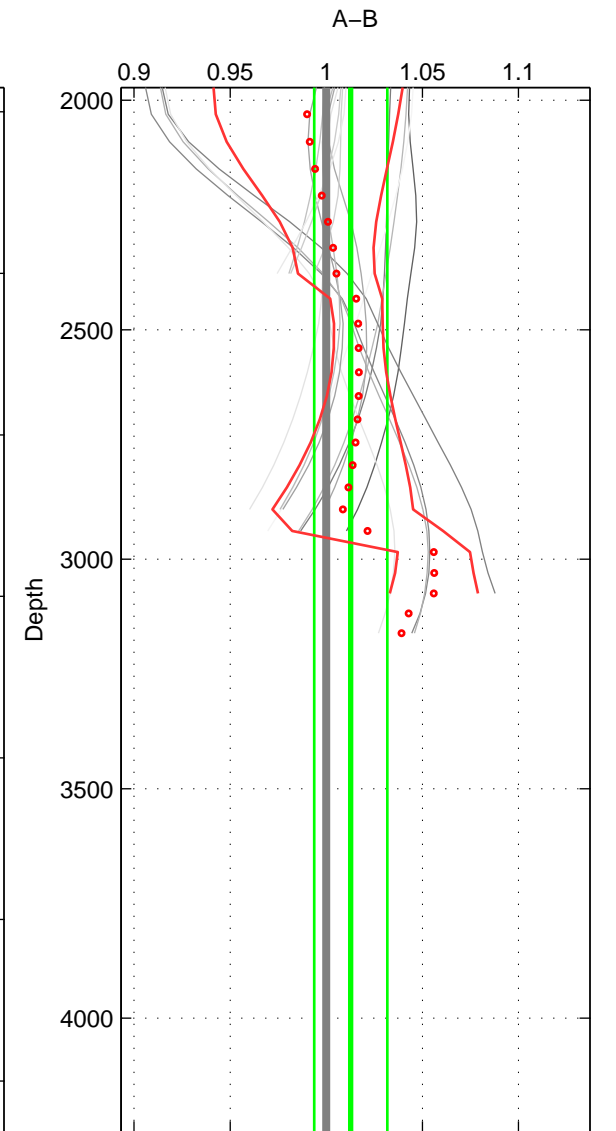

Cruise A (red). Date: Jan 2011 Cruisename: 280-45CE20110103

Cruise B (blue). Date: Jul 1990 Cruisename: 295-64TR19900701

*** "Favourite" values are means of spaces 1 2 3.

	Offset	O.StDev	Ratio	R.Stdev	Rating
SIGMA:	8.020	3.226	1.031	0.013	2
THETA:	10.911	3.072	1.042	0.012	2
DEPTH:	3.365	4.997	1.013	0.019	2
FAV. :	7.432	3.765	1.029	0.015	2

Profiles of A: 4
 Profiles of B: 4
 Diff profs : 16
 WMoffset (A-B): 8.0199
 WMoffset stdev: 3.2265
 WMratio (A/B): 1.0309
 WMratio stdev: 0.012563

Quality (1-5): 2

Profiles of A: 4
 Profiles of B: 4
 Diff profs : 16
 WMoffset (A-B): 10.9111
 WMoffset stdev: 3.0717
 WMratio (A/B): 1.0425
 WMratio stdev: 0.012142

Quality (1-5): 2

Profiles of A: 4
 Profiles of B: 4
 Diff profs : 16
 WMoffset (A-B): 3.3651
 WMoffset stdev: 4.9972
 WMratio (A/B): 1.0127
 WMratio stdev: 0.019029

Quality (1-5): 2