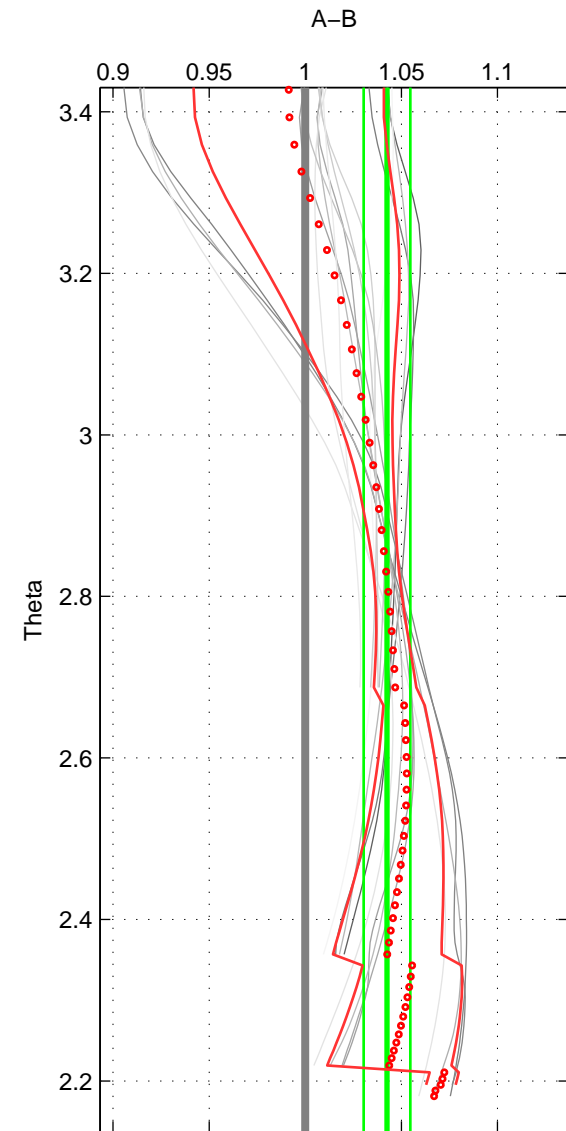

Cruise A (red). Date: Jan 2011 Cruisename: 280-45CE20110103

Cruise B (blue). Date: Jul 1990 Cruisename: 295-64TR19900701

*** "Favourite" values are means of spaces 1 2 3.

	Offset	O.StDev	Ratio	R.Stdev	Rating
SIGMA:	8.020	3.226	1.031	0.013	2
THETA:	10.911	3.072	1.042	0.012	2
DEPTH:	3.365	4.997	1.013	0.019	2
FAV. :	7.432	3.765	1.029	0.015	2

Profiles of A: 4
 Profiles of B: 4
 Diff profs : 16
 WMoffset (A-B): 8.0199
 WMoffset stdev: 3.2265
 WMratio (A/B): 1.0309
 WMratio stdev: 0.012563

Quality (1-5): 2

Profiles of A: 4
 Profiles of B: 4
 Diff profs : 16
 WMoffset (A-B): 10.9111
 WMoffset stdev: 3.0717
 WMratio (A/B): 1.0425
 WMratio stdev: 0.012142

Quality (1-5): 2

Profiles of A: 4
 Profiles of B: 4
 Diff profs : 16
 WMoffset (A-B): 3.3651
 WMoffset stdev: 4.9972
 WMratio (A/B): 1.0127
 WMratio stdev: 0.019029

Quality (1-5): 2