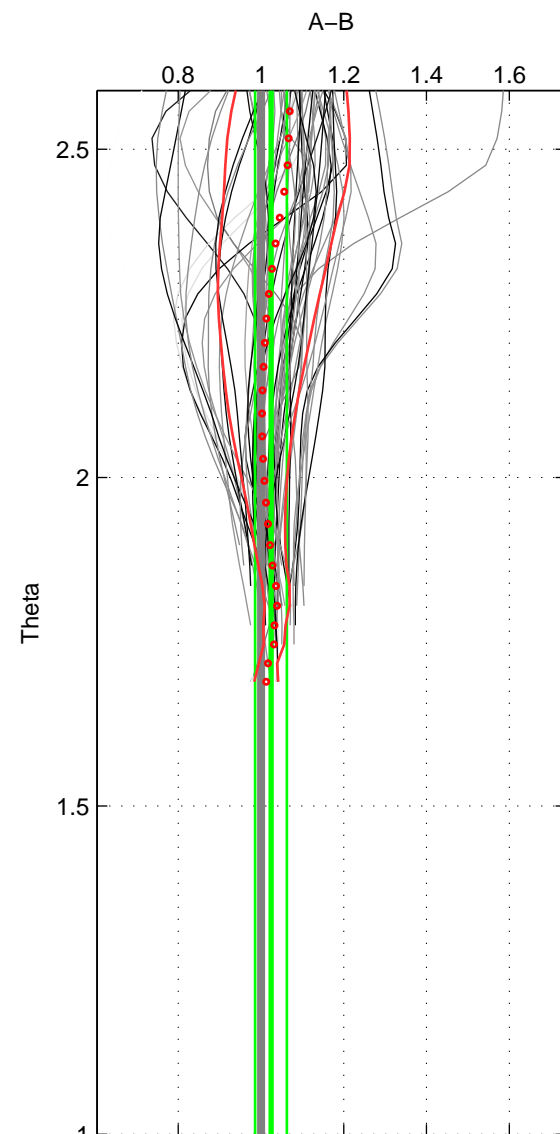

Cruise A (red). Date: Jun 1997 Cruisename: 681-49UP19970530  
 Cruise B (blue). Date: May 2000 Cruisename: 689-49UP20000420

\*\*\* "Favourite" values are means of spaces 1 2.

	Offset	O.StDev	Ratio	R.Stdev	Rating
SIGMA:	2.077	1.652	1.032	0.022	5
THETA:	1.402	2.651	1.024	0.038	5
DEPTH:	2.111	0.573	1.043	0.003	3
FAV.:	1.740	2.151	1.028	0.030	5

Profiles of A: 26  
 Profiles of B: 19  
 Diff profs : 59  
 WMoffset (A-B): 2.0774  
 WMoffset stdev: 1.652  
 WMratio (A/B): 1.0318  
 WMratio stdev: 0.022009

Quality (1-5): 5

Profiles of A: 26  
 Profiles of B: 19  
 Diff profs : 59  
 WMoffset (A-B): 1.4019  
 WMoffset stdev: 2.6509  
 WMratio (A/B): 1.0242  
 WMratio stdev: 0.038404

Quality (1-5): 5

Profiles of A: 26  
 Profiles of B: 19  
 Diff profs : 59  
 WMoffset (A-B): 2.1107  
 WMoffset stdev: 0.57335  
 WMratio (A/B): 1.0434  
 WMratio stdev: 0.0031253

Quality (1-5): 3

Please note that statistics are bad.