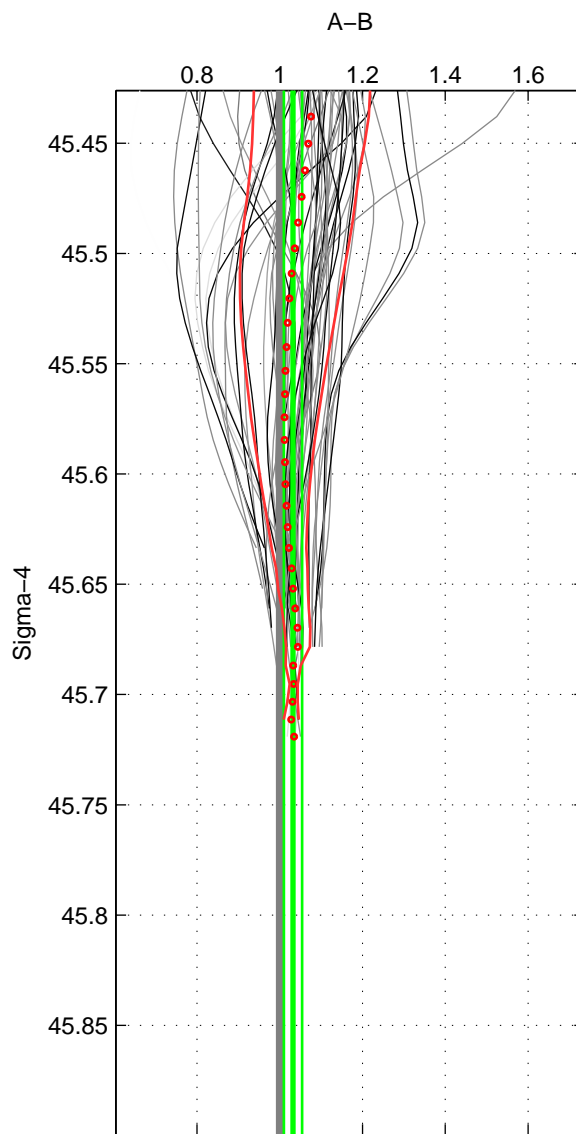

Cruise A (red). Date: Jun 1997 Cruisename: 681-49UP19970530  
 Cruise B (blue). Date: May 2000 Cruisename: 689-49UP20000420

\*\*\* "Favourite" values are means of spaces 1 2.

	Offset	O.StDev	Ratio	R.Stdev	Rating
SIGMA:	2.077	1.652	1.032	0.022	5
THETA:	1.402	2.651	1.024	0.038	5
DEPTH:	2.111	0.573	1.043	0.003	3
FAV.:	1.740	2.151	1.028	0.030	5

Profiles of A: 26  
 Profiles of B: 19  
 Diff profs : 59  
 WMoffset (A-B): 2.0774  
 WMoffset stdev: 1.652  
 WMratio (A/B): 1.0318  
 WMratio stdev: 0.022009

Quality (1-5): 5

Profiles of A: 26  
 Profiles of B: 19  
 Diff profs : 59  
 WMoffset (A-B): 1.4019  
 WMoffset stdev: 2.6509  
 WMratio (A/B): 1.0242  
 WMratio stdev: 0.038404

Quality (1-5): 5

Profiles of A: 26  
 Profiles of B: 19  
 Diff profs : 59  
 WMoffset (A-B): 2.1107  
 WMoffset stdev: 0.57335  
 WMratio (A/B): 1.0434  
 WMratio stdev: 0.0031253

Quality (1-5): 3

Please note that statistics are bad.