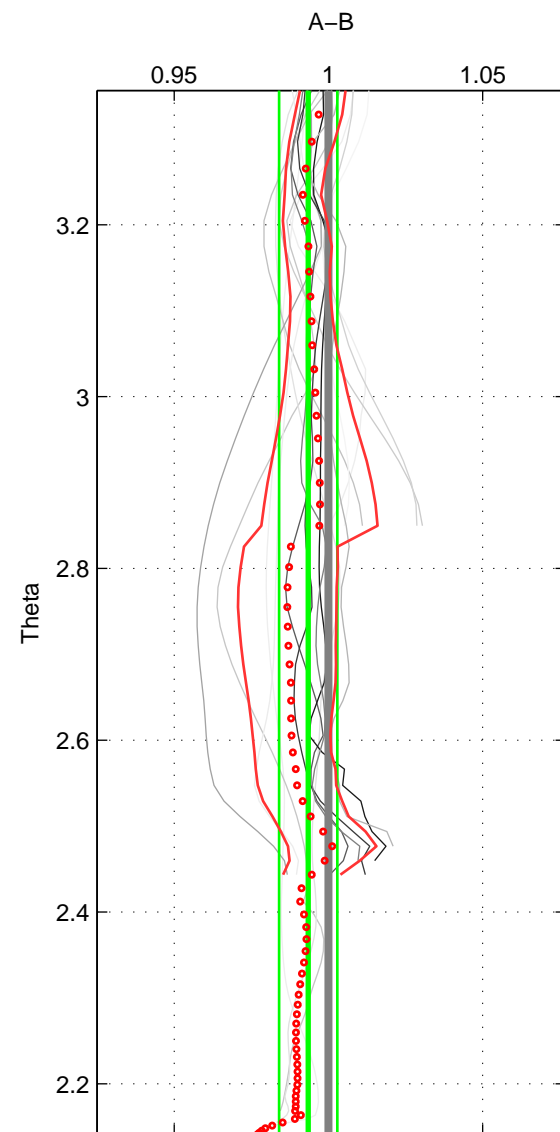

Cruise A (red). Date: Jul 1990 Cruisename: 295-64TR19900701
 Cruise B (blue). Date: May 1991 Cruisename: 303-74AB19910501

*** "Favourite" values are means of spaces 1 2.

	Offset	O.StDev	Ratio	R.Stdev	Rating
SIGMA:	-1.737	2.265	0.994	0.008	4
THETA:	-1.768	2.554	0.993	0.009	4
DEPTH:	-2.007	4.094	0.993	0.015	3
FAV. :	-1.753	2.410	0.994	0.009	4

Profiles of A: 11
 Profiles of B: 3
 Diff profs : 15
 WMoffset (A-B): -1.7373
 WMoffset stdev: 2.2652
 WMratio (A/B): 0.99361
 WMratio stdev: 0.0083191

Quality (1-5): 4

Profiles of A: 11
 Profiles of B: 3
 Diff profs : 15
 WMoffset (A-B): -1.7678
 WMoffset stdev: 2.5542
 WMratio (A/B): 0.99344
 WMratio stdev: 0.0094579

Quality (1-5): 4

Profiles of A: 11
 Profiles of B: 3
 Diff profs : 15
 WMoffset (A-B): -2.0066
 WMoffset stdev: 4.0944
 WMratio (A/B): 0.99258
 WMratio stdev: 0.01525

Quality (1-5): 3