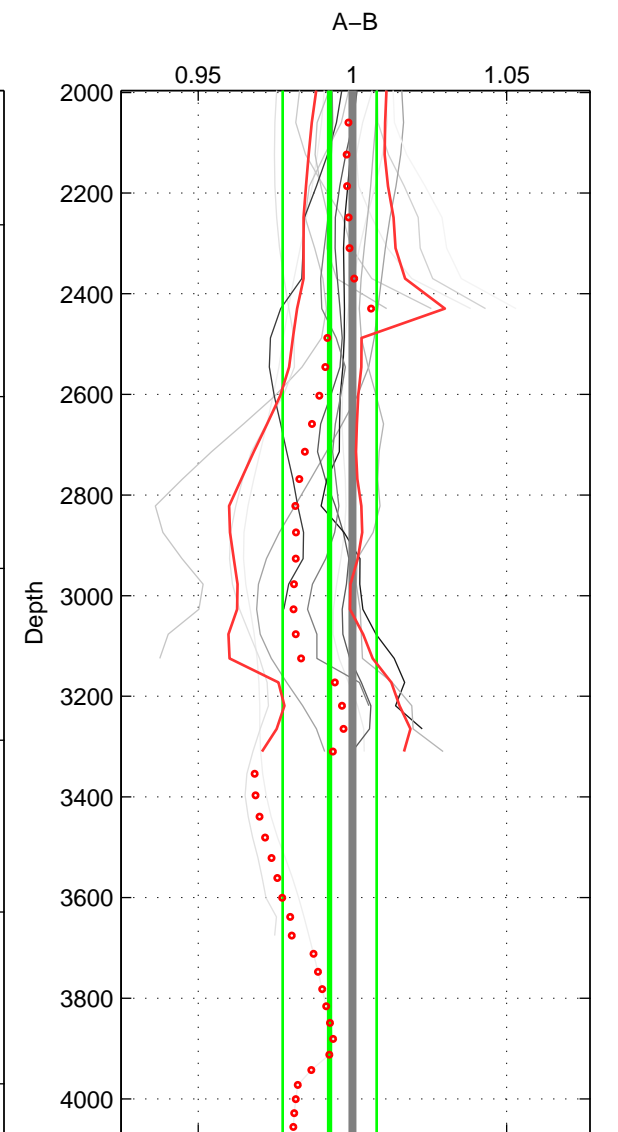

Cruise A (red). Date: Jul 1990 Cruisename: 295-64TR19900701
 Cruise B (blue). Date: May 1991 Cruisename: 303-74AB19910501

*** "Favourite" values are means of spaces 1 2.

	Offset	O.StDev	Ratio	R.Stdev	Rating
SIGMA:	-1.737	2.265	0.994	0.008	4
THETA:	-1.768	2.554	0.993	0.009	4
DEPTH:	-2.007	4.094	0.993	0.015	3
FAV. :	-1.753	2.410	0.994	0.009	4

Profiles of A: 11
 Profiles of B: 3
 Diff profs : 15
 WMoffset (A-B): -1.7373
 WMoffset stdev: 2.2652
 WMratio (A/B): 0.99361
 WMratio stdev: 0.0083191

Quality (1-5): 4

Profiles of A: 11
 Profiles of B: 3
 Diff profs : 15
 WMoffset (A-B): -1.7678
 WMoffset stdev: 2.5542
 WMratio (A/B): 0.99344
 WMratio stdev: 0.0094579

Quality (1-5): 4

Profiles of A: 11
 Profiles of B: 3
 Diff profs : 15
 WMoffset (A-B): -2.0066
 WMoffset stdev: 4.0944
 WMratio (A/B): 0.99258
 WMratio stdev: 0.01525

Quality (1-5): 3