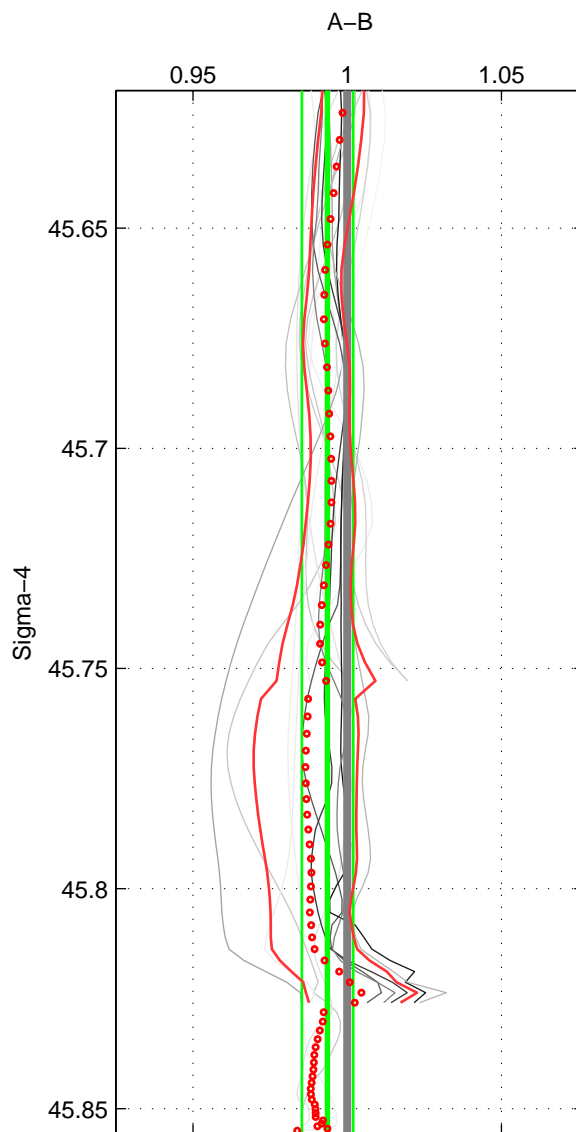

Cruise A (red). Date: Jul 1990 Cruisename: 295-64TR19900701
 Cruise B (blue). Date: May 1991 Cruisename: 303-74AB19910501

*** "Favourite" values are means of spaces 1 2.

	Offset	O.StDev	Ratio	R.Stdev	Rating
SIGMA:	-1.737	2.265	0.994	0.008	4
THETA:	-1.768	2.554	0.993	0.009	4
DEPTH:	-2.007	4.094	0.993	0.015	3
FAV. :	-1.753	2.410	0.994	0.009	4

Profiles of A: 11
 Profiles of B: 3
 Diff profs : 15
 WMoffset (A-B): -1.7373
 WMoffset stdev: 2.2652
 WMratio (A/B): 0.99361
 WMratio stdev: 0.0083191

Quality (1-5): 4

Profiles of A: 11
 Profiles of B: 3
 Diff profs : 15
 WMoffset (A-B): -1.7678
 WMoffset stdev: 2.5542
 WMratio (A/B): 0.99344
 WMratio stdev: 0.0094579

Quality (1-5): 4

Profiles of A: 11
 Profiles of B: 3
 Diff profs : 15
 WMoffset (A-B): -2.0066
 WMoffset stdev: 4.0944
 WMratio (A/B): 0.99258
 WMratio stdev: 0.01525

Quality (1-5): 3