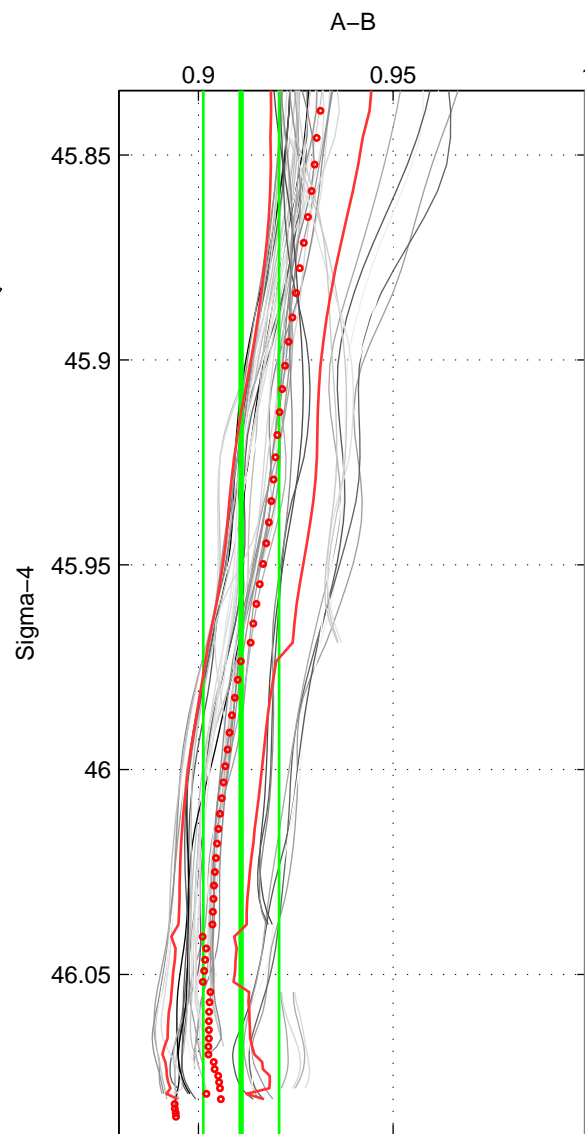

Cruise A (red). Date: Mar 1994 Cruisename: 488-320619940214
 Cruise B (blue). Date: Mar 1992 Cruisename: 733-90KD19920214

*** "Favourite" values are means of spaces 1 2 3.

	Offset	O.StDev	Ratio	R.Stdev	Rating
SIGMA:	-18.339	2.027	0.911	0.010	5
THETA:	-18.880	2.235	0.909	0.011	5
DEPTH:	-20.867	1.150	0.902	0.005	5
FAV.:	-19.362	1.804	0.907	0.008	5

Profiles of A: 12
 Profiles of B: 23
 Diff profs : 55
 WMoffset (A-B): -18.3387
 WMoffset stdev: 2.0274
 WMratio (A/B): 0.91097
 WMratio stdev: 0.0097226

Quality (1-5): 5

Profiles of A: 14
 Profiles of B: 24
 Diff profs : 68
 WMoffset (A-B): -18.8802
 WMoffset stdev: 2.2354
 WMratio (A/B): 0.90925
 WMratio stdev: 0.010505

Quality (1-5): 5

Profiles of A: 10
 Profiles of B: 24
 Diff profs : 50
 WMoffset (A-B): -20.8668
 WMoffset stdev: 1.1501
 WMratio (A/B): 0.90206
 WMratio stdev: 0.0049096

Quality (1-5): 5