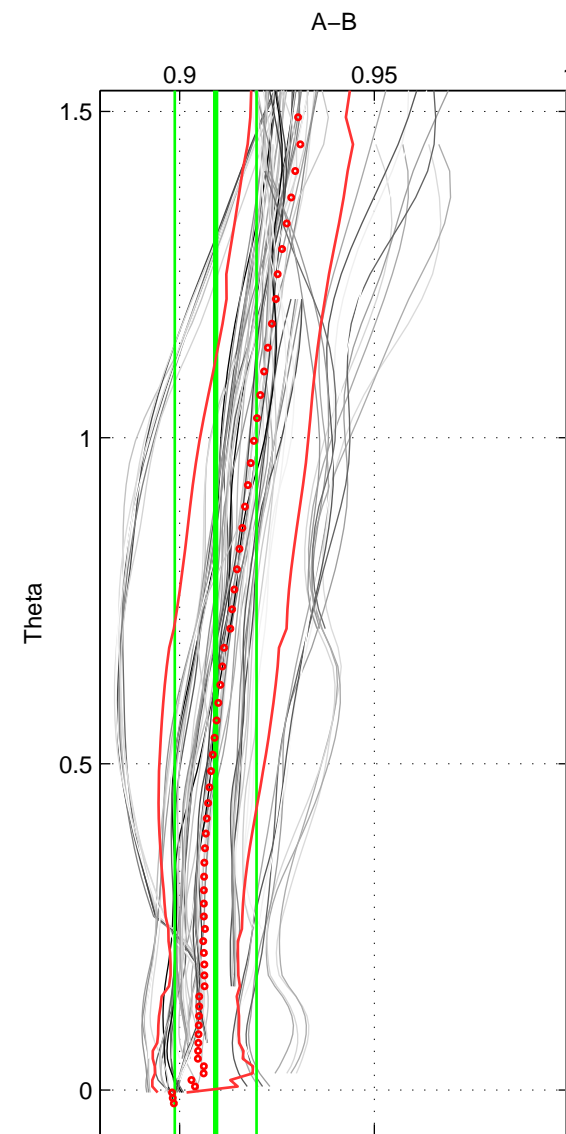

Cruise A (red). Date: Mar 1994 Cruisename: 488-320619940214
 Cruise B (blue). Date: Mar 1992 Cruisename: 733-90KD19920214

*** "Favourite" values are means of spaces 1 2 3.

	Offset	O.StDev	Ratio	R.Stdev	Rating
SIGMA:	-18.339	2.027	0.911	0.010	5
THETA:	-18.880	2.235	0.909	0.011	5
DEPTH:	-20.867	1.150	0.902	0.005	5
FAV.:	-19.362	1.804	0.907	0.008	5

Profiles of A: 12
 Profiles of B: 23
 Diff profs : 55
 WMoffset (A-B): -18.3387
 WMoffset stdev: 2.0274
 WMratio (A/B): 0.91097
 WMratio stdev: 0.0097226

Quality (1-5): 5

Profiles of A: 14
 Profiles of B: 24
 Diff profs : 68
 WMoffset (A-B): -18.8802
 WMoffset stdev: 2.2354
 WMratio (A/B): 0.90925
 WMratio stdev: 0.010505

Quality (1-5): 5

Profiles of A: 10
 Profiles of B: 24
 Diff profs : 50
 WMoffset (A-B): -20.8668
 WMoffset stdev: 1.1501
 WMratio (A/B): 0.90206
 WMratio stdev: 0.0049096

Quality (1-5): 5