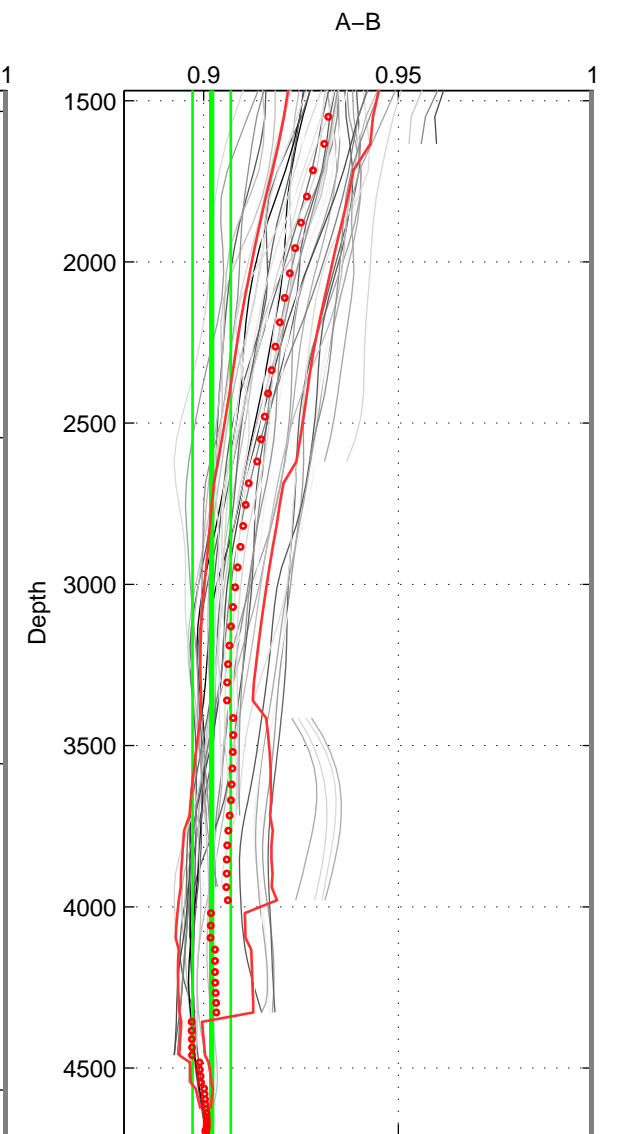

Cruise A (red). Date: Mar 1994 Cruisename: 488-320619940214
 Cruise B (blue). Date: Mar 1992 Cruisename: 733-90KD19920214

*** "Favourite" values are means of spaces 1 2 3.

	Offset	O.StDev	Ratio	R.Stdev	Rating
SIGMA:	-18.339	2.027	0.911	0.010	5
THETA:	-18.880	2.235	0.909	0.011	5
DEPTH:	-20.867	1.150	0.902	0.005	5
FAV.:	-19.362	1.804	0.907	0.008	5

Profiles of A: 12
 Profiles of B: 23
 Diff profs : 55
 WMoffset (A-B): -18.3387
 WMoffset stdev: 2.0274
 WMratio (A/B): 0.91097
 WMratio stdev: 0.0097226

Quality (1-5): 5

Profiles of A: 14
 Profiles of B: 24
 Diff profs : 68
 WMoffset (A-B): -18.8802
 WMoffset stdev: 2.2354
 WMratio (A/B): 0.90925
 WMratio stdev: 0.010505

Quality (1-5): 5

Profiles of A: 10
 Profiles of B: 24
 Diff profs : 50
 WMoffset (A-B): -20.8668
 WMoffset stdev: 1.1501
 WMratio (A/B): 0.90206
 WMratio stdev: 0.0049096

Quality (1-5): 5