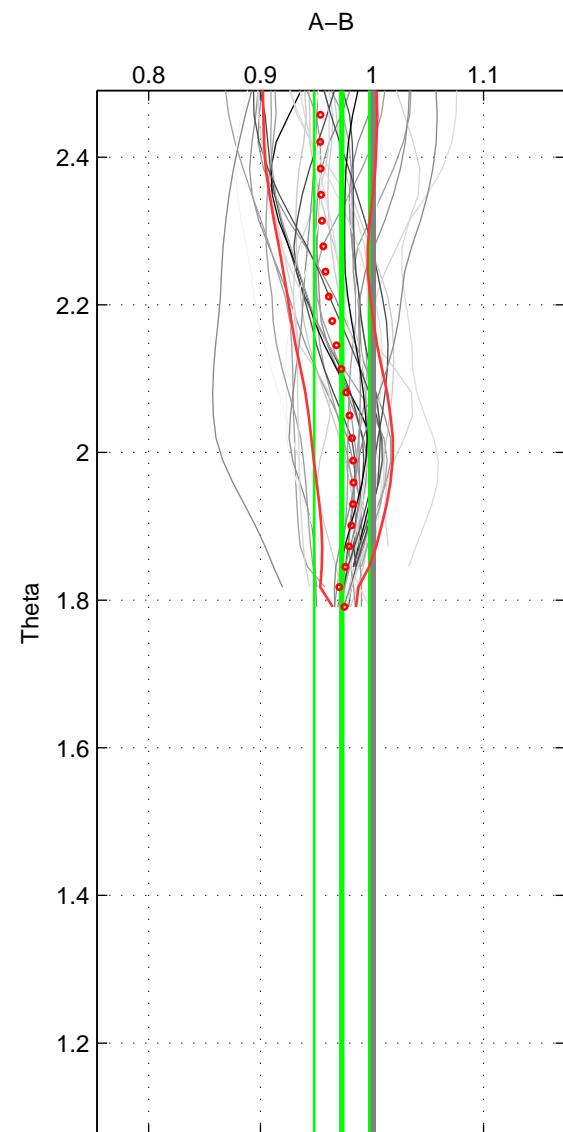

Cruise A (red). Date: Aug 2012 Cruisename: 627-49RY20120726

Cruise B (blue). Date: Jun 1997 Cruisename: 681-49UP19970530

*** "Favourite" values are those of space 1.

	Offset	O.StDev	Ratio	R.Stdev	Rating
SIGMA:	-1.456	1.382	0.977	0.021	5
THETA:	-1.596	1.550	0.973	0.025	4
DEPTH:	-3.866	0.234	0.927	0.015	3
FAV. :	-1.456	1.382	0.977	0.021	5

Profiles of A: 14
 Profiles of B: 5
 Diff profs : 37
 WMoffset (A-B): -1.4557
 WMoffset stdev: 1.3817
 WMratio (A/B): 0.97707
 WMratio stdev: 0.021404

Quality (1-5): 5

Profiles of A: 14
 Profiles of B: 5
 Diff profs : 37
 WMoffset (A-B): -1.5957
 WMoffset stdev: 1.5504
 WMratio (A/B): 0.973
 WMratio stdev: 0.024731

Quality (1-5): 4

Profiles of A: 14
 Profiles of B: 5
 Diff profs : 37
 WMoffset (A-B): -3.8662
 WMoffset stdev: 0.23392
 WMratio (A/B): 0.92735
 WMratio stdev: 0.014672

Quality (1-5): 3

Please note that statistics are bad.