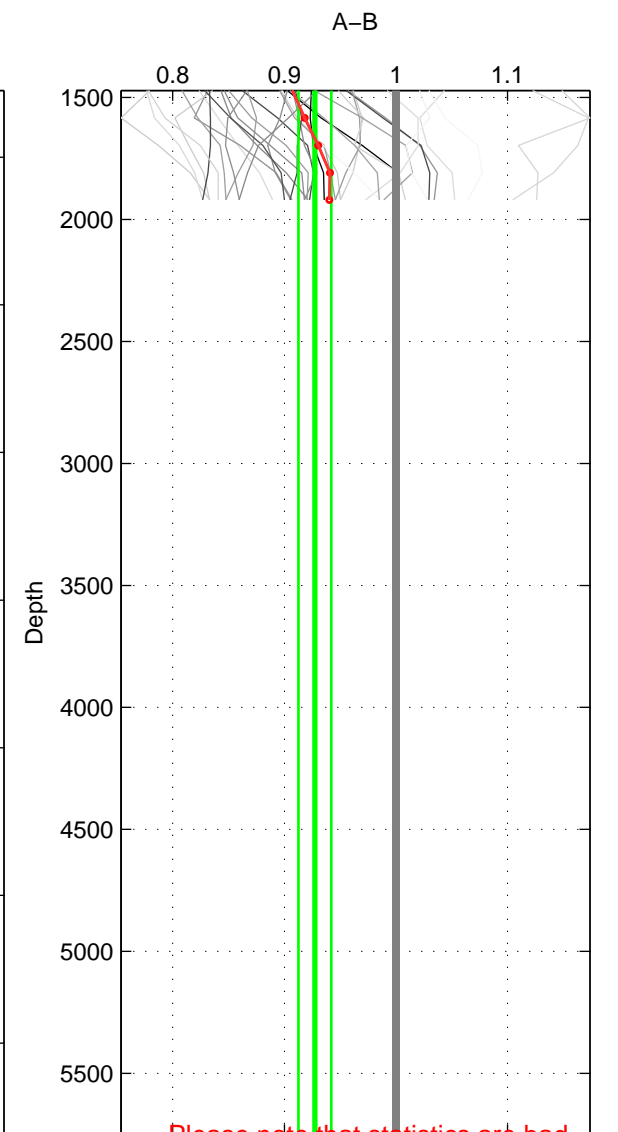

Cruise A (red). Date: Aug 2012 Cruisename: 627-49RY20120726

Cruise B (blue). Date: Jun 1997 Cruisename: 681-49UP19970530

*** "Favourite" values are those of space 1.

	Offset	O.StDev	Ratio	R.Stdev	Rating
SIGMA:	-1.456	1.382	0.977	0.021	5
THETA:	-1.596	1.550	0.973	0.025	4
DEPTH:	-3.866	0.234	0.927	0.015	3
FAV. :	-1.456	1.382	0.977	0.021	5

Profiles of A: 14
 Profiles of B: 5
 Diff profs : 37
 WMoffset (A-B): -1.4557
 WMoffset stdev: 1.3817
 WMratio (A/B): 0.97707
 WMratio stdev: 0.021404

Quality (1-5): 5

Profiles of A: 14
 Profiles of B: 5
 Diff profs : 37
 WMoffset (A-B): -1.5957
 WMoffset stdev: 1.5504
 WMratio (A/B): 0.973
 WMratio stdev: 0.024731

Quality (1-5): 4

Profiles of A: 14
 Profiles of B: 5
 Diff profs : 37
 WMoffset (A-B): -3.8662
 WMoffset stdev: 0.23392
 WMratio (A/B): 0.92735
 WMratio stdev: 0.014672

Quality (1-5): 3

Please note that statistics are bad.