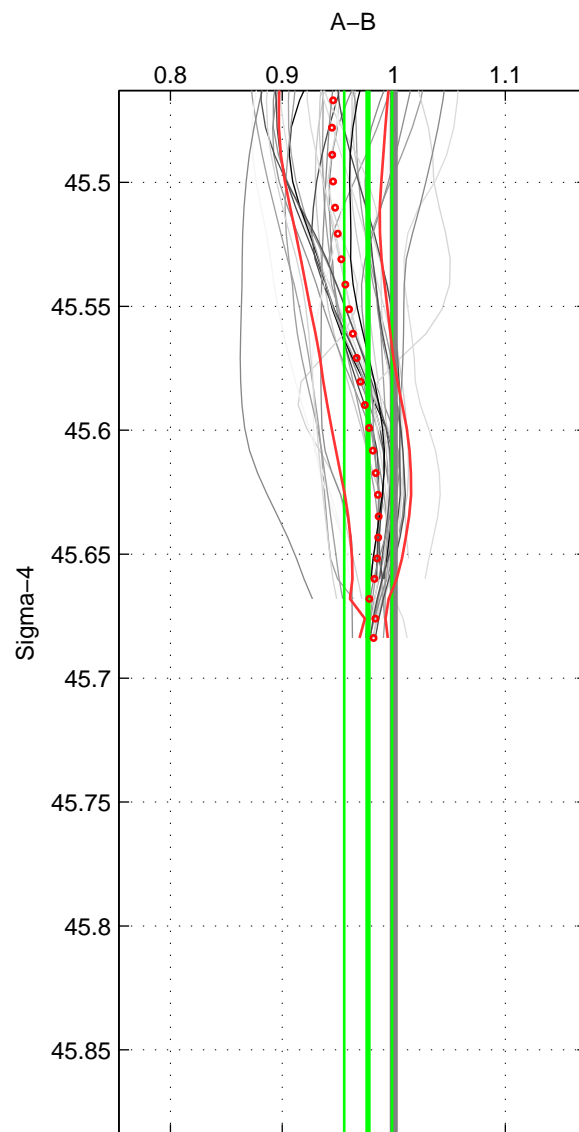

Cruise A (red). Date: Aug 2012 Cruisename: 627-49RY20120726

Cruise B (blue). Date: Jun 1997 Cruisename: 681-49UP19970530

*** "Favourite" values are those of space 1.

	Offset	O.StDev	Ratio	R.Stdev	Rating
SIGMA:	-1.456	1.382	0.977	0.021	5
THETA:	-1.596	1.550	0.973	0.025	4
DEPTH:	-3.866	0.234	0.927	0.015	3
FAV. :	-1.456	1.382	0.977	0.021	5

Profiles of A: 14
 Profiles of B: 5
 Diff profs : 37
 WMoffset (A-B): -1.4557
 WMoffset stdev: 1.3817
 WMratio (A/B): 0.97707
 WMratio stdev: 0.021404

Quality (1-5): 5

Profiles of A: 14
 Profiles of B: 5
 Diff profs : 37
 WMoffset (A-B): -1.5957
 WMoffset stdev: 1.5504
 WMratio (A/B): 0.973
 WMratio stdev: 0.024731

Quality (1-5): 4

Profiles of A: 14
 Profiles of B: 5
 Diff profs : 37
 WMoffset (A-B): -3.8662
 WMoffset stdev: 0.23392
 WMratio (A/B): 0.92735
 WMratio stdev: 0.014672

Quality (1-5): 3

Please note that statistics are bad.