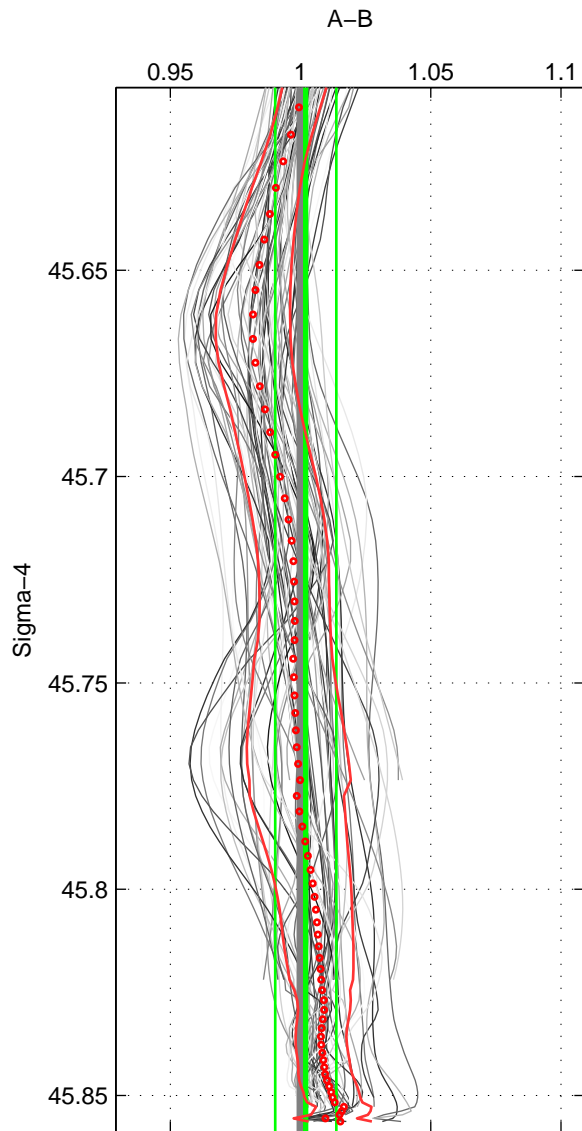

Cruise A (red). Date: Jul 1990 Cruisename: 295-64TR19900701

Cruise B (blue). Date: May 1998 Cruisename: 315-74DI19980423

\*\*\* "Favourite" values are means of spaces 1 2 3.

	Offset	O.StDev	Ratio	R.Stdev	Rating
SIGMA:	0.653	2.963	1.002	0.012	5
THETA:	0.808	2.720	1.003	0.011	5
DEPTH:	4.043	3.512	1.016	0.015	5
FAV.:	1.835	3.065	1.007	0.012	5

Profiles of A: 9  
 Profiles of B: 12  
 Diff profs : 70  
 WMoffset (A-B): 0.65337  
 WMoffset stdev: 2.9632  
 WMratio (A/B): 1.002  
 WMratio stdev: 0.011756

Quality (1-5): 5

Profiles of A: 9  
 Profiles of B: 12  
 Diff profs : 70  
 WMoffset (A-B): 0.8077  
 WMoffset stdev: 2.7195  
 WMratio (A/B): 1.0026  
 WMratio stdev: 0.010921

Quality (1-5): 5

Profiles of A: 9  
 Profiles of B: 12  
 Diff profs : 70  
 WMoffset (A-B): 4.043  
 WMoffset stdev: 3.5122  
 WMratio (A/B): 1.0164  
 WMratio stdev: 0.014773

Quality (1-5): 5