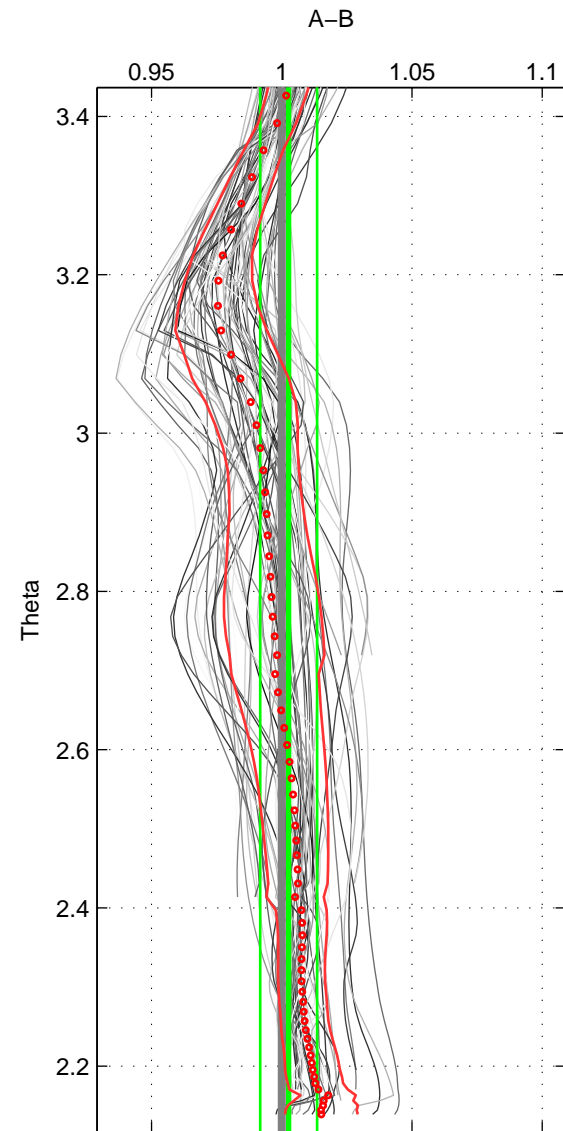

Cruise A (red). Date: Jul 1990 Cruisename: 295-64TR19900701

Cruise B (blue). Date: May 1998 Cruisename: 315-74DI19980423

\*\*\* "Favourite" values are means of spaces 1 2 3.

	Offset	O.StDev	Ratio	R.Stdev	Rating
SIGMA:	0.653	2.963	1.002	0.012	5
THETA:	0.808	2.720	1.003	0.011	5
DEPTH:	4.043	3.512	1.016	0.015	5
FAV.:	1.835	3.065	1.007	0.012	5

Profiles of A: 9  
 Profiles of B: 12  
 Diff profs : 70  
 WMoffset (A-B): 0.65337  
 WMoffset stdev: 2.9632  
 WMratio (A/B): 1.002  
 WMratio stdev: 0.011756

Quality (1-5): 5

Profiles of A: 9  
 Profiles of B: 12  
 Diff profs : 70  
 WMoffset (A-B): 0.8077  
 WMoffset stdev: 2.7195  
 WMratio (A/B): 1.0026  
 WMratio stdev: 0.010921

Quality (1-5): 5

Profiles of A: 9  
 Profiles of B: 12  
 Diff profs : 70  
 WMoffset (A-B): 4.043  
 WMoffset stdev: 3.5122  
 WMratio (A/B): 1.0164  
 WMratio stdev: 0.014773

Quality (1-5): 5