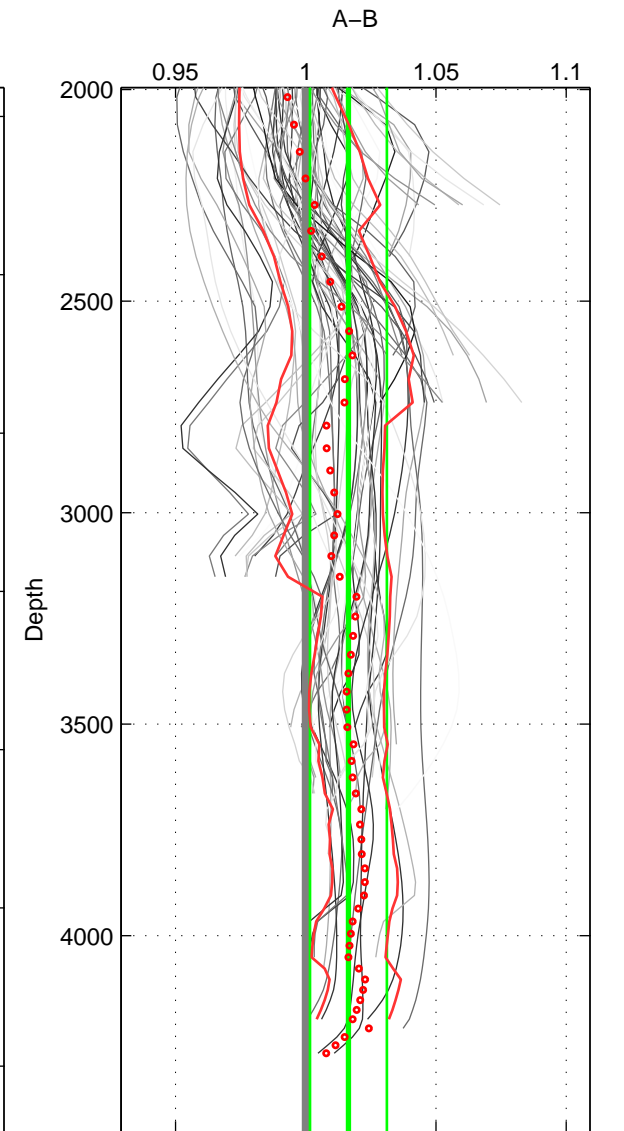

Cruise A (red). Date: Jul 1990 Cruisename: 295-64TR19900701

Cruise B (blue). Date: May 1998 Cruisename: 315-74DI19980423

\*\*\* "Favourite" values are means of spaces 1 2 3.

	Offset	O.StDev	Ratio	R.Stdev	Rating
SIGMA:	0.653	2.963	1.002	0.012	5
THETA:	0.808	2.720	1.003	0.011	5
DEPTH:	4.043	3.512	1.016	0.015	5
FAV.:	1.835	3.065	1.007	0.012	5

Profiles of A: 9  
 Profiles of B: 12  
 Diff profs : 70  
 WMoffset (A-B): 0.65337  
 WMoffset stdev: 2.9632  
 WMratio (A/B): 1.002  
 WMratio stdev: 0.011756

Quality (1-5): 5

Profiles of A: 9  
 Profiles of B: 12  
 Diff profs : 70  
 WMoffset (A-B): 0.8077  
 WMoffset stdev: 2.7195  
 WMratio (A/B): 1.0026  
 WMratio stdev: 0.010921

Quality (1-5): 5

Profiles of A: 9  
 Profiles of B: 12  
 Diff profs : 70  
 WMoffset (A-B): 4.043  
 WMoffset stdev: 3.5122  
 WMratio (A/B): 1.0164  
 WMratio stdev: 0.014773

Quality (1-5): 5