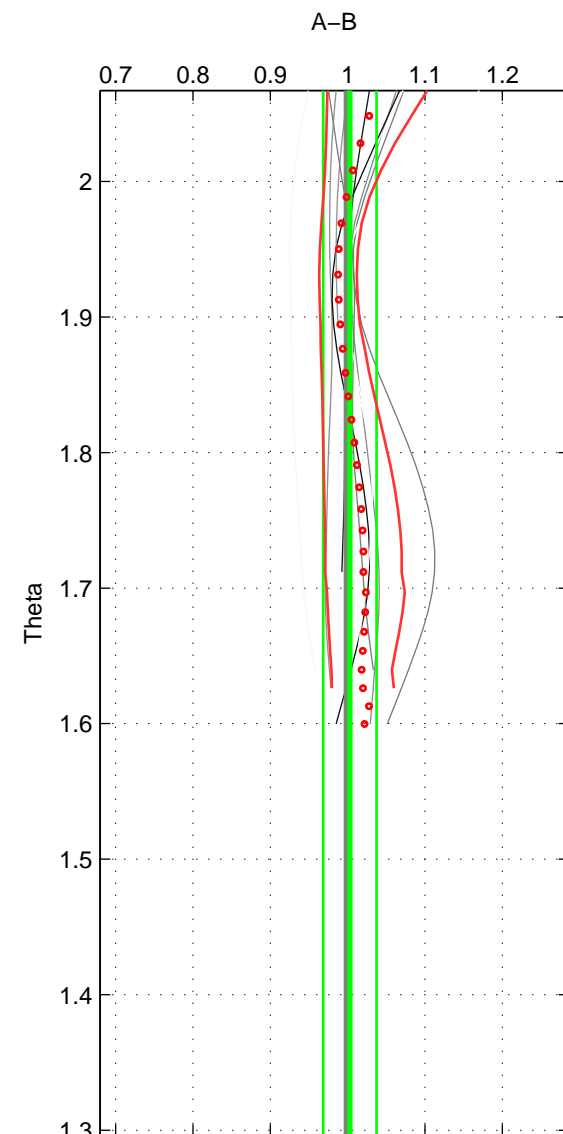

Cruise A (red). Date: Apr 2004 Cruisename: 600-49NZ20040327
 Cruise B (blue). Date: Jun 1997 Cruisename: 681-49UP19970530

*** "Favourite" values are means of spaces 1 2.

	Offset	O.StDev	Ratio	R.Stdev	Rating
SIGMA:	-0.465	1.438	0.993	0.026	4
THETA:	0.114	1.938	1.003	0.035	4
DEPTH:	-5.932	5.454	0.920	0.075	3
FAV. :	-0.176	1.688	0.998	0.030	4

Profiles of A: 3
 Profiles of B: 10
 Diff profs : 10
 WMoffset (A-B): -0.46464
 WMoffset stdev: 1.4384
 WMratio (A/B): 0.99316
 WMratio stdev: 0.025813

Quality (1-5): 4

Profiles of A: 3
 Profiles of B: 10
 Diff profs : 10
 WMoffset (A-B): 0.1136
 WMoffset stdev: 1.9383
 WMratio (A/B): 1.0029
 WMratio stdev: 0.034536

Quality (1-5): 4

Profiles of A: 3
 Profiles of B: 10
 Diff profs : 10
 WMoffset (A-B): -5.9319
 WMoffset stdev: 5.4541
 WMratio (A/B): 0.91969
 WMratio stdev: 0.074886

Quality (1-5): 3