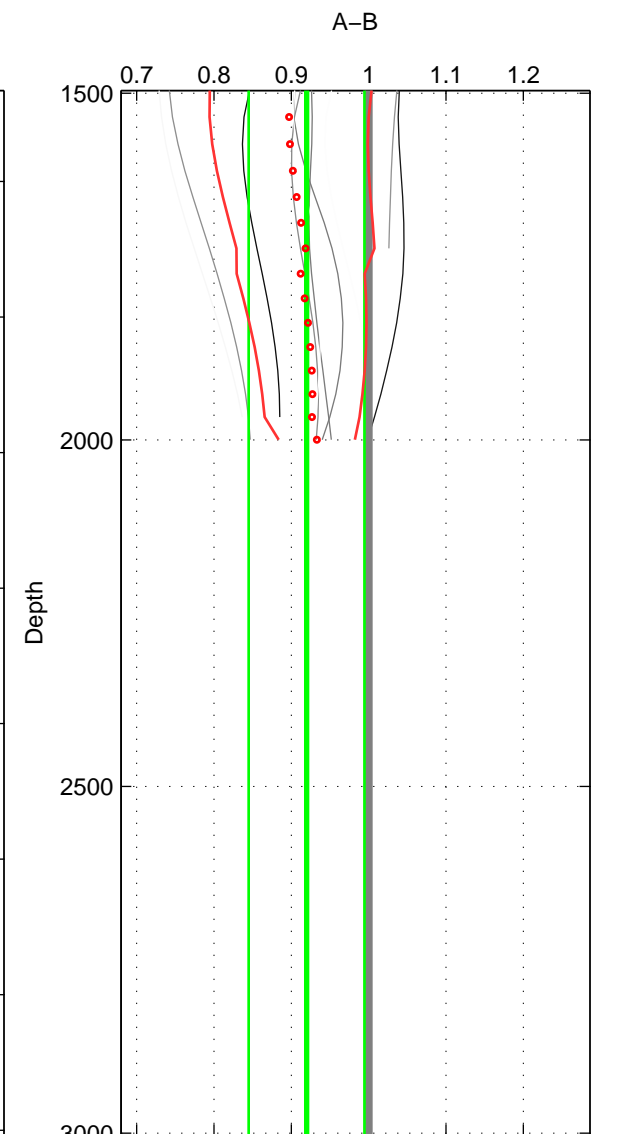

Cruise A (red). Date: Apr 2004 Cruisename: 600-49NZ20040327
 Cruise B (blue). Date: Jun 1997 Cruisename: 681-49UP19970530

*** "Favourite" values are means of spaces 1 2.

	Offset	O.StDev	Ratio	R.Stdev	Rating
SIGMA:	-0.465	1.438	0.993	0.026	4
THETA:	0.114	1.938	1.003	0.035	4
DEPTH:	-5.932	5.454	0.920	0.075	3
FAV. :	-0.176	1.688	0.998	0.030	4

Profiles of A: 3
 Profiles of B: 10
 Diff profs : 10
 WMoffset (A-B): -0.46464
 WMoffset stdev: 1.4384
 WMratio (A/B): 0.99316
 WMratio stdev: 0.025813

Quality (1-5): 4

Profiles of A: 3
 Profiles of B: 10
 Diff profs : 10
 WMoffset (A-B): 0.1136
 WMoffset stdev: 1.9383
 WMratio (A/B): 1.0029
 WMratio stdev: 0.034536

Quality (1-5): 4

Profiles of A: 3
 Profiles of B: 10
 Diff profs : 10
 WMoffset (A-B): -5.9319
 WMoffset stdev: 5.4541
 WMratio (A/B): 0.91969
 WMratio stdev: 0.074886

Quality (1-5): 3