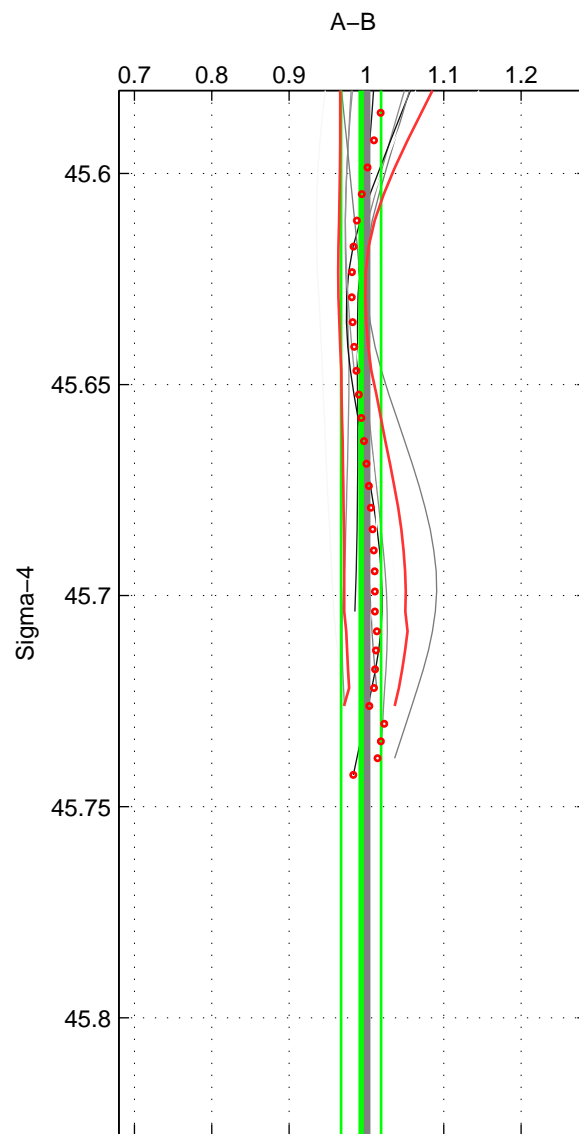

Cruise A (red). Date: Apr 2004 Cruisename: 600-49NZ20040327
 Cruise B (blue). Date: Jun 1997 Cruisename: 681-49UP19970530

*** "Favourite" values are means of spaces 1 2.

	Offset	O.StDev	Ratio	R.Stdev	Rating
SIGMA:	-0.465	1.438	0.993	0.026	4
THETA:	0.114	1.938	1.003	0.035	4
DEPTH:	-5.932	5.454	0.920	0.075	3
FAV. :	-0.176	1.688	0.998	0.030	4

Profiles of A: 3
 Profiles of B: 10
 Diff profs : 10
 WMoffset (A-B): -0.46464
 WMoffset stdev: 1.4384
 WMratio (A/B): 0.99316
 WMratio stdev: 0.025813

Quality (1-5): 4

Profiles of A: 3
 Profiles of B: 10
 Diff profs : 10
 WMoffset (A-B): 0.1136
 WMoffset stdev: 1.9383
 WMratio (A/B): 1.0029
 WMratio stdev: 0.034536

Quality (1-5): 4

Profiles of A: 3
 Profiles of B: 10
 Diff profs : 10
 WMoffset (A-B): -5.9319
 WMoffset stdev: 5.4541
 WMratio (A/B): 0.91969
 WMratio stdev: 0.074886

Quality (1-5): 3