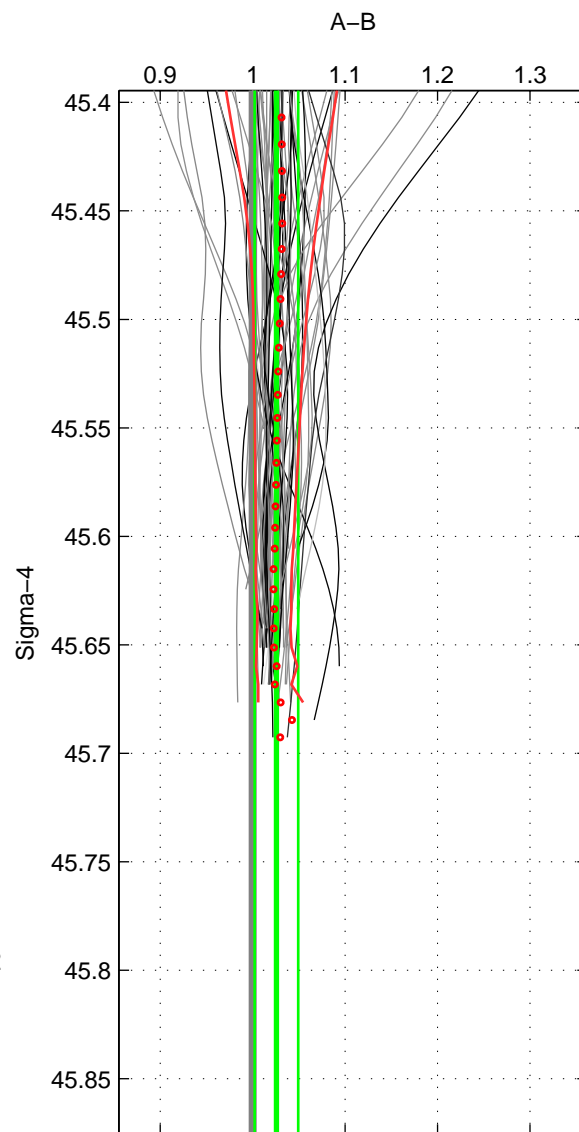

Cruise A (red). Date: Jul 1998 Cruisename: 685-49UP19980703

Cruise B (blue). Date: Feb 2008 Cruisename: 717-49UP20080122

\*\*\* "Favourite" values are means of spaces 1 2.

	Offset	O.StDev	Ratio	R.Stdev	Rating
SIGMA:	2.533	2.219	1.026	0.023	5
THETA:	1.833	2.581	1.019	0.028	5
DEPTH:	2.374	0.277	1.025	0.004	3
FAV.:	2.183	2.400	1.022	0.026	5

Profiles of A: 37  
 Profiles of B: 20  
 Diff profs : 56  
 WMoffset (A-B): 2.533  
 WMoffset stdev: 2.2188  
 WMratio (A/B): 1.0257  
 WMratio stdev: 0.023478

Quality (1-5): 5

Profiles of A: 37  
 Profiles of B: 20  
 Diff profs : 56  
 WMoffset (A-B): 1.833  
 WMoffset stdev: 2.5807  
 WMratio (A/B): 1.0188  
 WMratio stdev: 0.028253

Quality (1-5): 5

Profiles of A: 37  
 Profiles of B: 20  
 Diff profs : 56  
 WMoffset (A-B): 2.3743  
 WMoffset stdev: 0.277  
 WMratio (A/B): 1.0245  
 WMratio stdev: 0.0042003

Quality (1-5): 3

Please note that statistics are bad.