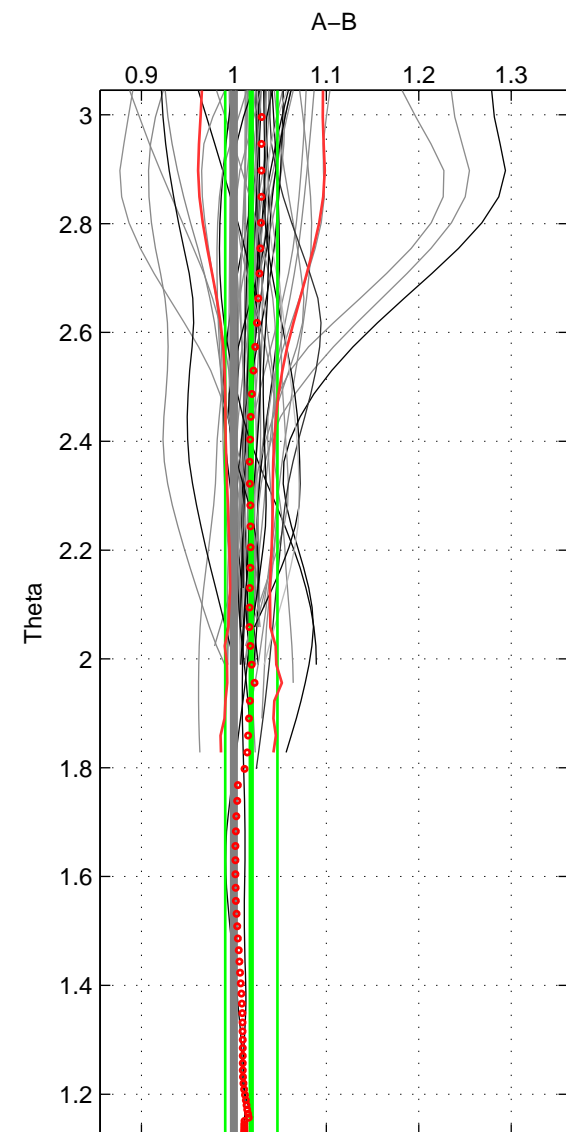

Cruise A (red). Date: Jul 1998 Cruisename: 685-49UP19980703

Cruise B (blue). Date: Feb 2008 Cruisename: 717-49UP20080122

\*\*\* "Favourite" values are means of spaces 1 2.

	Offset	O.StDev	Ratio	R.Stdev	Rating
SIGMA:	2.533	2.219	1.026	0.023	5
THETA:	1.833	2.581	1.019	0.028	5
DEPTH:	2.374	0.277	1.025	0.004	3
FAV.:	2.183	2.400	1.022	0.026	5

Profiles of A: 37  
 Profiles of B: 20  
 Diff profs : 56  
 WMoffset (A-B): 2.533  
 WMoffset stdev: 2.2188  
 WMratio (A/B): 1.0257  
 WMratio stdev: 0.023478

Quality (1-5): 5

Profiles of A: 37  
 Profiles of B: 20  
 Diff profs : 56  
 WMoffset (A-B): 1.833  
 WMoffset stdev: 2.5807  
 WMratio (A/B): 1.0188  
 WMratio stdev: 0.028253

Quality (1-5): 5

Profiles of A: 37  
 Profiles of B: 20  
 Diff profs : 56  
 WMoffset (A-B): 2.3743  
 WMoffset stdev: 0.277  
 WMratio (A/B): 1.0245  
 WMratio stdev: 0.0042003

Quality (1-5): 3

Please note that statistics are bad.