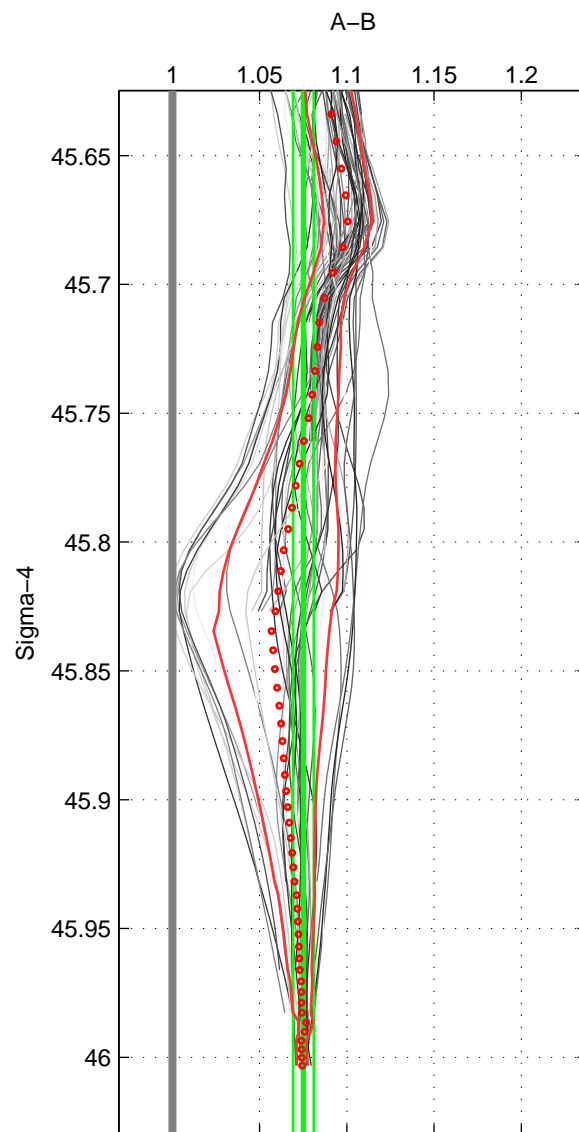

Cruise A (red). Date: Jul 2001 Cruisename: 160-06MT20010620

Cruise B (blue). Date: Sep 2007 Cruisename: 292-64PE20070830

*** "Favourite" values are means of spaces 1 2 3.

	Offset	O.StDev	Ratio	R.Stdev	Rating
SIGMA:	22.084	1.747	1.075	0.006	4
THETA:	21.384	2.002	1.073	0.007	4
DEPTH:	22.287	7.865	1.081	0.029	4
FAV.:	21.918	3.871	1.076	0.014	4

Profiles of A: 17
 Profiles of B: 9
 Diff profs : 69
 WMoffset (A-B): 22.0843
 WMoffset stdev: 1.7469
 WMratio (A/B): 1.0751
 WMratio stdev: 0.0059276

Quality (1-5): 4

Profiles of A: 17
 Profiles of B: 9
 Diff profs : 67
 WMoffset (A-B): 21.384
 WMoffset stdev: 2.002
 WMratio (A/B): 1.0729
 WMratio stdev: 0.0068079

Quality (1-5): 4

Profiles of A: 17
 Profiles of B: 9
 Diff profs : 70
 WMoffset (A-B): 22.2865
 WMoffset stdev: 7.8653
 WMratio (A/B): 1.0808
 WMratio stdev: 0.028979

Quality (1-5): 4