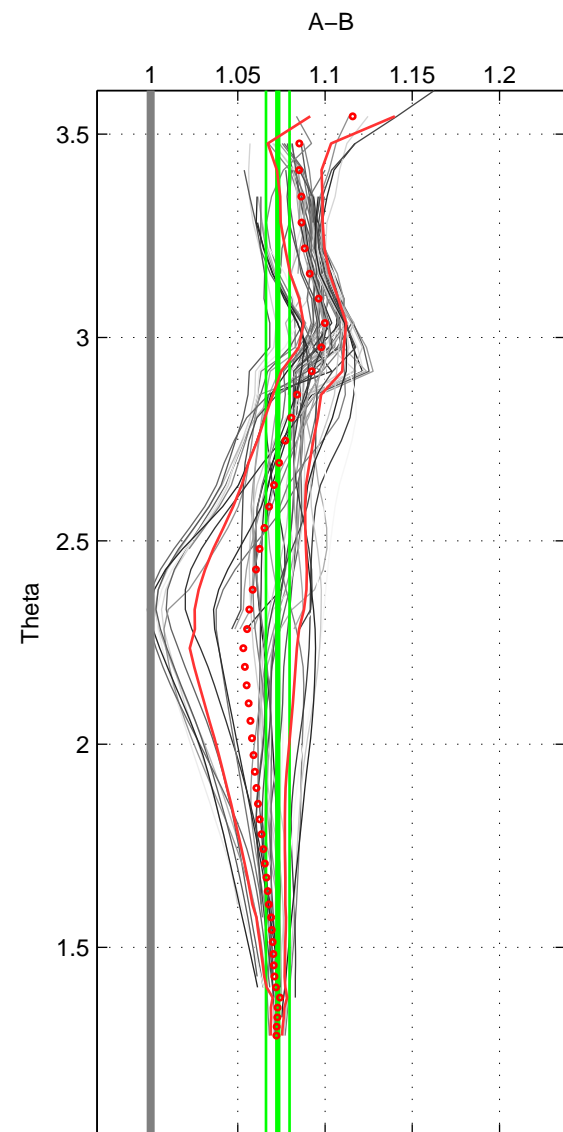

Cruise A (red). Date: Jul 2001 Cruisename: 160-06MT20010620

Cruise B (blue). Date: Sep 2007 Cruisename: 292-64PE20070830

*** "Favourite" values are means of spaces 1 2 3.

	Offset	O.StDev	Ratio	R.Stdev	Rating
SIGMA:	22.084	1.747	1.075	0.006	4
THETA:	21.384	2.002	1.073	0.007	4
DEPTH:	22.287	7.865	1.081	0.029	4
FAV.:	21.918	3.871	1.076	0.014	4

Profiles of A: 17
 Profiles of B: 9
 Diff profs : 69
 WMoffset (A-B): 22.0843
 WMoffset stdev: 1.7469
 WMratio (A/B): 1.0751
 WMratio stdev: 0.0059276

Quality (1-5): 4

Profiles of A: 17
 Profiles of B: 9
 Diff profs : 67
 WMoffset (A-B): 21.384
 WMoffset stdev: 2.002
 WMratio (A/B): 1.0729
 WMratio stdev: 0.0068079

Quality (1-5): 4

Profiles of A: 17
 Profiles of B: 9
 Diff profs : 70
 WMoffset (A-B): 22.2865
 WMoffset stdev: 7.8653
 WMratio (A/B): 1.0808
 WMratio stdev: 0.028979

Quality (1-5): 4