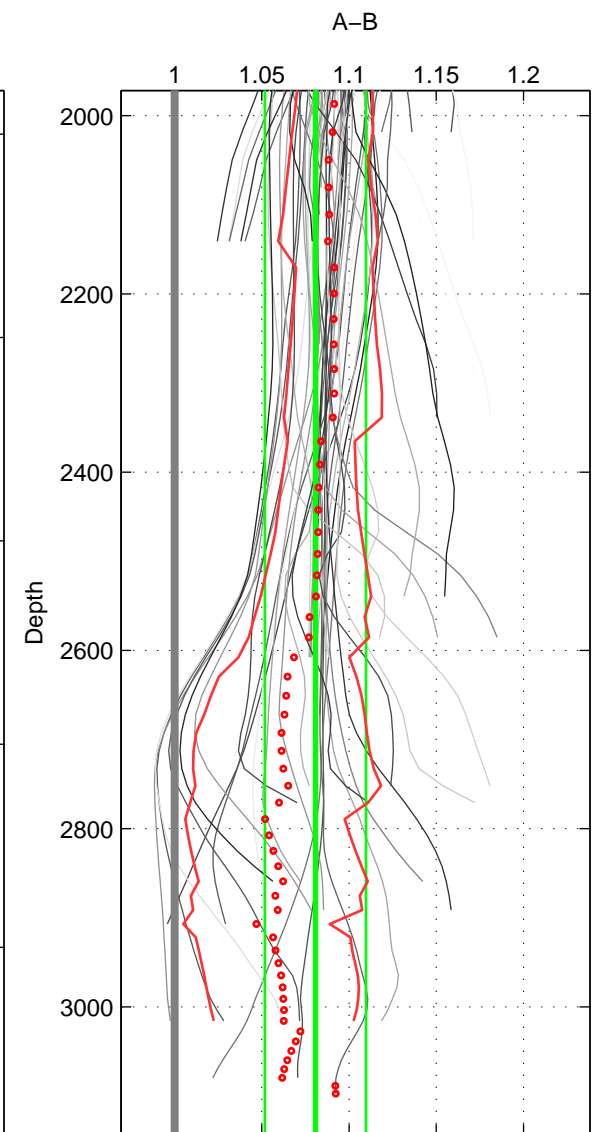

Cruise A (red). Date: Jul 2001 Cruisename: 160-06MT20010620

Cruise B (blue). Date: Sep 2007 Cruisename: 292-64PE20070830

*** "Favourite" values are means of spaces 1 2 3.

	Offset	O.StDev	Ratio	R.Stdev	Rating
SIGMA:	22.084	1.747	1.075	0.006	4
THETA:	21.384	2.002	1.073	0.007	4
DEPTH:	22.287	7.865	1.081	0.029	4
FAV.:	21.918	3.871	1.076	0.014	4

Profiles of A: 17
 Profiles of B: 9
 Diff profs : 69
 WMoffset (A-B): 22.0843
 WMoffset stdev: 1.7469
 WMratio (A/B): 1.0751
 WMratio stdev: 0.0059276

Quality (1-5): 4

Profiles of A: 17
 Profiles of B: 9
 Diff profs : 67
 WMoffset (A-B): 21.384
 WMoffset stdev: 2.002
 WMratio (A/B): 1.0729
 WMratio stdev: 0.0068079

Quality (1-5): 4

Profiles of A: 17
 Profiles of B: 9
 Diff profs : 70
 WMoffset (A-B): 22.2865
 WMoffset stdev: 7.8653
 WMratio (A/B): 1.0808
 WMratio stdev: 0.028979

Quality (1-5): 4