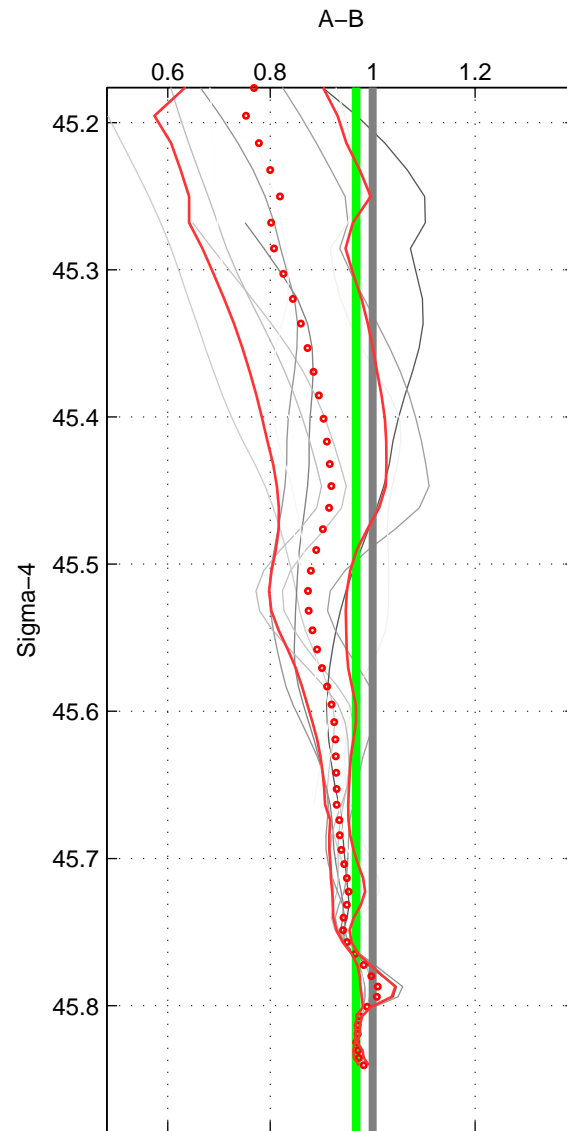

Cruise A (red). Date: Jun 1999 Cruisename: 578-49K619990523
 Cruise B (blue). Date: Sep 1993 Cruisename: 730-90BM19930830

*** "Favourite" values are means of spaces 1 2 3.

	Offset	O.StDev	Ratio	R.Stdev	Rating
SIGMA:	-4.052	0.926	0.968	0.006	2
THETA:	-3.146	1.139	0.973	0.009	2
DEPTH:	2.187	5.003	1.019	0.041	2
FAV. :	-1.670	2.356	0.986	0.019	2

Profiles of A: 5
 Profiles of B: 3
 Diff profs : 10
 WMoffset (A-B): -4.0522
 WMoffset stdev: 0.92609
 WMratio (A/B): 0.96753
 WMratio stdev: 0.0059237

Quality (1-5): 2

Profiles of A: 5
 Profiles of B: 3
 Diff profs : 10
 WMoffset (A-B): -3.1457
 WMoffset stdev: 1.1386
 WMratio (A/B): 0.97297
 WMratio stdev: 0.0093848

Quality (1-5): 2

Profiles of A: 5
 Profiles of B: 3
 Diff profs : 10
 WMoffset (A-B): 2.1866
 WMoffset stdev: 5.0031
 WMratio (A/B): 1.0186
 WMratio stdev: 0.040689

Quality (1-5): 2