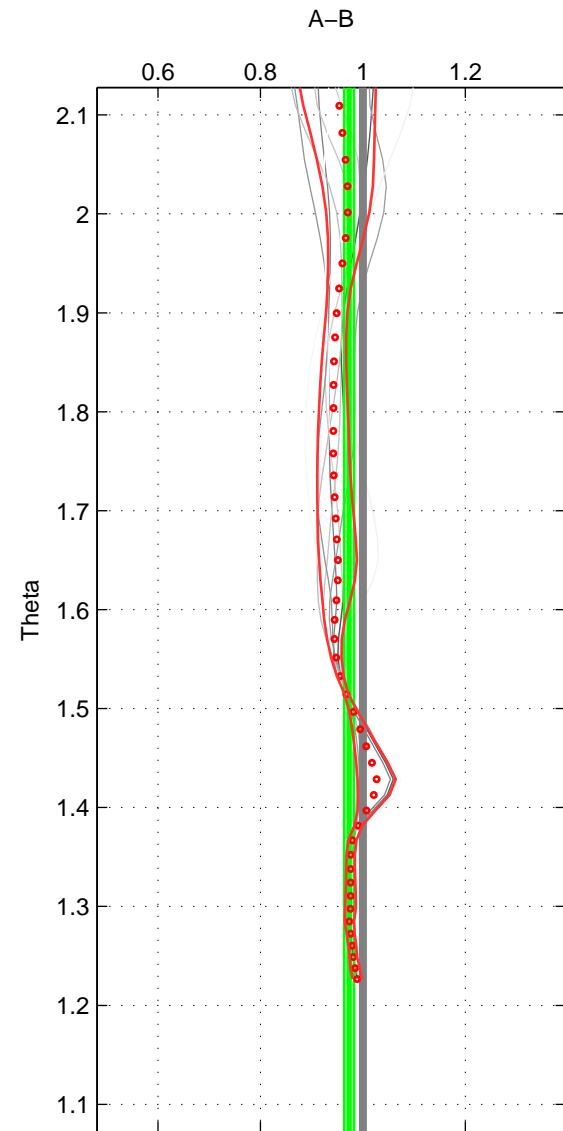

Cruise A (red). Date: Jun 1999 Cruisename: 578-49K619990523
 Cruise B (blue). Date: Sep 1993 Cruisename: 730-90BM19930830

*** "Favourite" values are means of spaces 1 2 3.

	Offset	O.StDev	Ratio	R.Stdev	Rating
SIGMA:	-4.052	0.926	0.968	0.006	2
THETA:	-3.146	1.139	0.973	0.009	2
DEPTH:	2.187	5.003	1.019	0.041	2
FAV. :	-1.670	2.356	0.986	0.019	2

Profiles of A: 5
 Profiles of B: 3
 Diff profs : 10
 WMoffset (A-B): -4.0522
 WMoffset stdev: 0.92609
 WMratio (A/B): 0.96753
 WMratio stdev: 0.0059237

Quality (1-5): 2

Profiles of A: 5
 Profiles of B: 3
 Diff profs : 10
 WMoffset (A-B): -3.1457
 WMoffset stdev: 1.1386
 WMratio (A/B): 0.97297
 WMratio stdev: 0.0093848

Quality (1-5): 2

Profiles of A: 5
 Profiles of B: 3
 Diff profs : 10
 WMoffset (A-B): 2.1866
 WMoffset stdev: 5.0031
 WMratio (A/B): 1.0186
 WMratio stdev: 0.040689

Quality (1-5): 2