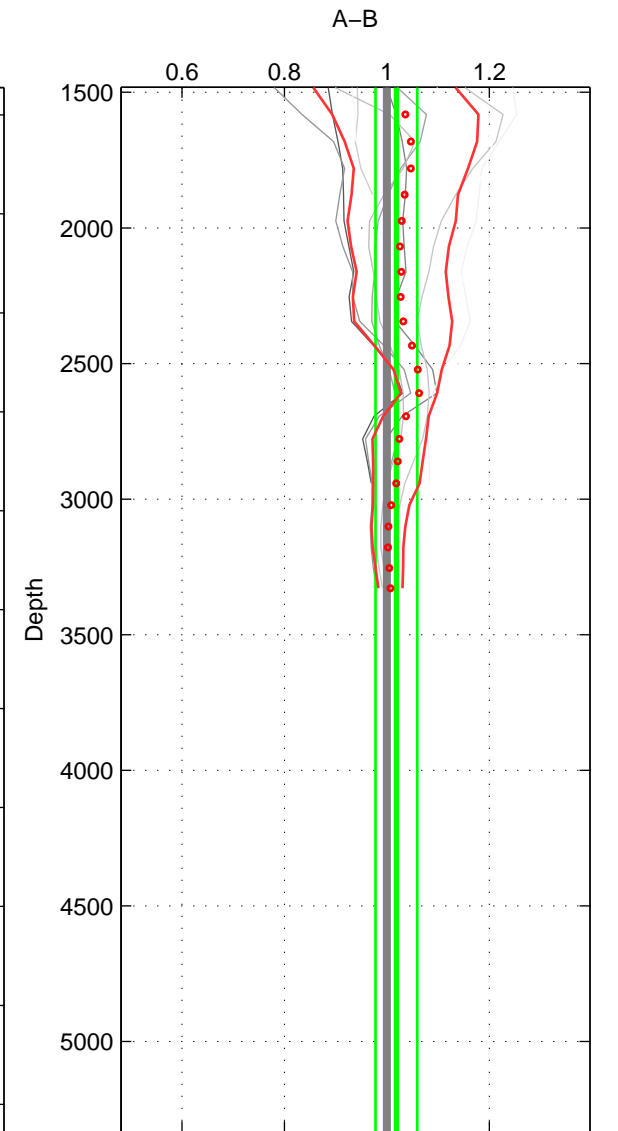

Cruise A (red). Date: Jun 1999 Cruisename: 578-49K619990523
 Cruise B (blue). Date: Sep 1993 Cruisename: 730-90BM19930830

*** "Favourite" values are means of spaces 1 2 3.

	Offset	O.StDev	Ratio	R.Stdev	Rating
SIGMA:	-4.052	0.926	0.968	0.006	2
THETA:	-3.146	1.139	0.973	0.009	2
DEPTH:	2.187	5.003	1.019	0.041	2
FAV. :	-1.670	2.356	0.986	0.019	2

Profiles of A: 5
 Profiles of B: 3
 Diff profs : 10
 WMoffset (A-B): -4.0522
 WMoffset stdev: 0.92609
 WMratio (A/B): 0.96753
 WMratio stdev: 0.0059237

Quality (1-5): 2

Profiles of A: 5
 Profiles of B: 3
 Diff profs : 10
 WMoffset (A-B): -3.1457
 WMoffset stdev: 1.1386
 WMratio (A/B): 0.97297
 WMratio stdev: 0.0093848

Quality (1-5): 2

Profiles of A: 5
 Profiles of B: 3
 Diff profs : 10
 WMoffset (A-B): 2.1866
 WMoffset stdev: 5.0031
 WMratio (A/B): 1.0186
 WMratio stdev: 0.040689

Quality (1-5): 2