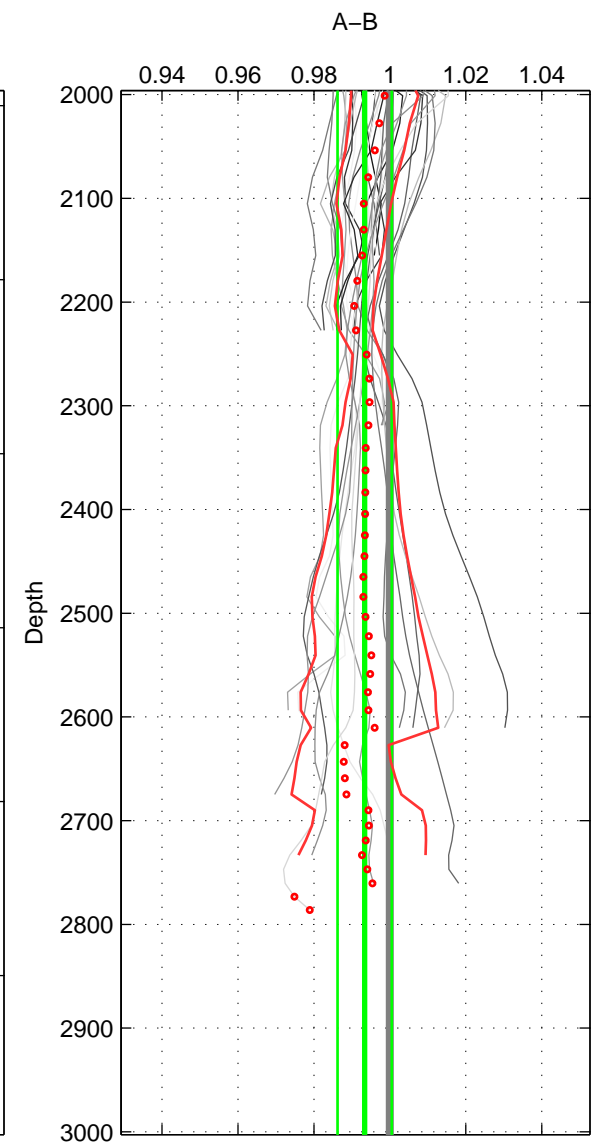

Cruise A (red). Date: Sep 2007 Cruisename: 292-64PE20070830

Cruise B (blue). Date: Jul 1990 Cruisename: 295-64TR19900701

*** "Favourite" values are means of spaces 1 3.

	Offset	O.StDev	Ratio	R.Stdev	Rating
SIGMA:	-1.458	1.606	0.995	0.006	4
THETA:	-1.638	2.018	0.994	0.007	3
DEPTH:	-1.812	1.947	0.993	0.007	4
FAV. :	-1.635	1.776	0.994	0.006	4

Profiles of A: 8
 Profiles of B: 7
 Diff profs : 31
 WMoffset (A-B): -1.4578
 WMoffset stdev: 1.6056
 WMratio (A/B): 0.99465
 WMratio stdev: 0.0058767

Quality (1-5): 4

Profiles of A: 8
 Profiles of B: 7
 Diff profs : 31
 WMoffset (A-B): -1.6381
 WMoffset stdev: 2.0184
 WMratio (A/B): 0.994
 WMratio stdev: 0.0073872

Quality (1-5): 3

Profiles of A: 8
 Profiles of B: 7
 Diff profs : 31
 WMoffset (A-B): -1.8123
 WMoffset stdev: 1.9466
 WMratio (A/B): 0.99336
 WMratio stdev: 0.0071217

Quality (1-5): 4