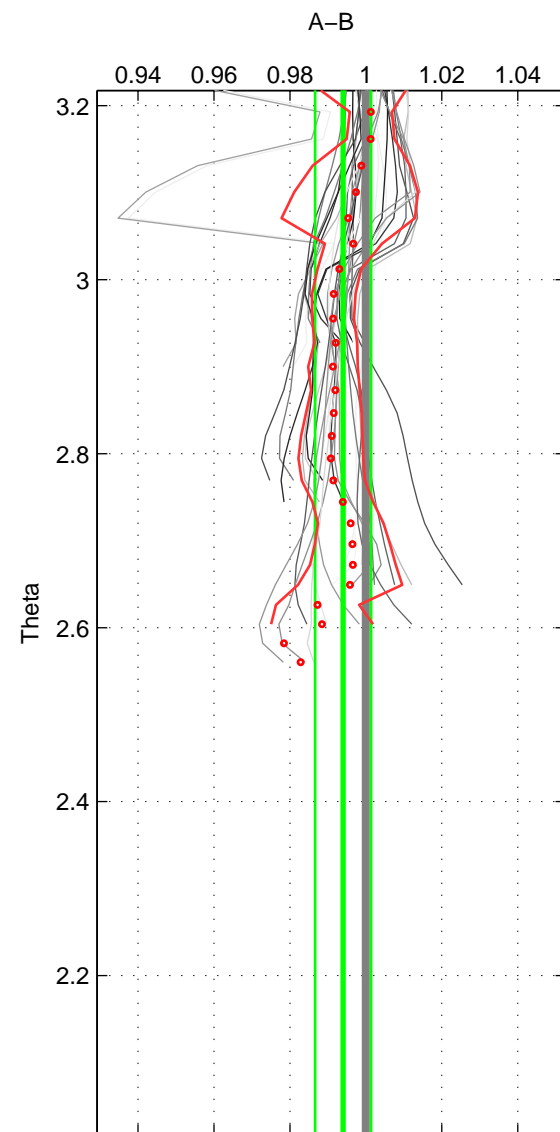

Cruise A (red). Date: Sep 2007 Cruisename: 292-64PE20070830

Cruise B (blue). Date: Jul 1990 Cruisename: 295-64TR19900701

*** "Favourite" values are means of spaces 1 3.

	Offset	O.StDev	Ratio	R.Stdev	Rating
SIGMA:	-1.458	1.606	0.995	0.006	4
THETA:	-1.638	2.018	0.994	0.007	3
DEPTH:	-1.812	1.947	0.993	0.007	4
FAV. :	-1.635	1.776	0.994	0.006	4

Profiles of A: 8
 Profiles of B: 7
 Diff profs : 31
 WMoffset (A-B): -1.4578
 WMoffset stdev: 1.6056
 WMratio (A/B): 0.99465
 WMratio stdev: 0.0058767

Quality (1-5): 4

Profiles of A: 8
 Profiles of B: 7
 Diff profs : 31
 WMoffset (A-B): -1.6381
 WMoffset stdev: 2.0184
 WMratio (A/B): 0.994
 WMratio stdev: 0.0073872

Quality (1-5): 3

Profiles of A: 8
 Profiles of B: 7
 Diff profs : 31
 WMoffset (A-B): -1.8123
 WMoffset stdev: 1.9466
 WMratio (A/B): 0.99336
 WMratio stdev: 0.0071217

Quality (1-5): 4