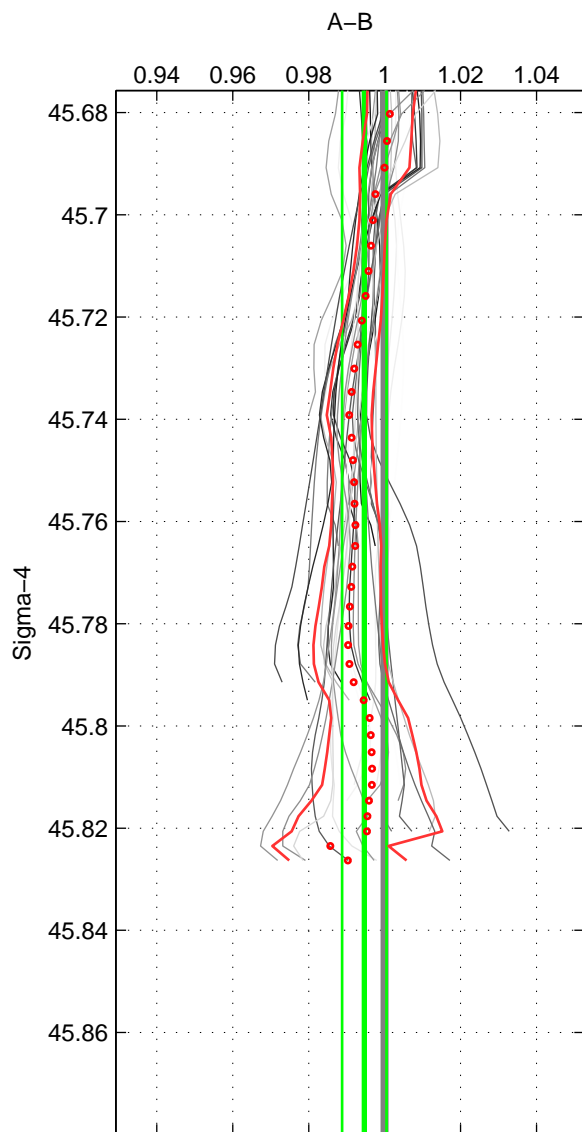

Cruise A (red). Date: Sep 2007 Cruisename: 292-64PE20070830

Cruise B (blue). Date: Jul 1990 Cruisename: 295-64TR19900701

*** "Favourite" values are means of spaces 1 3.

	Offset	O.StDev	Ratio	R.Stdev	Rating
SIGMA:	-1.458	1.606	0.995	0.006	4
THETA:	-1.638	2.018	0.994	0.007	3
DEPTH:	-1.812	1.947	0.993	0.007	4
FAV. :	-1.635	1.776	0.994	0.006	4

Profiles of A: 8
 Profiles of B: 7
 Diff profs : 31
 WMoffset (A-B): -1.4578
 WMoffset stdev: 1.6056
 WMratio (A/B): 0.99465
 WMratio stdev: 0.0058767

Quality (1-5): 4

Profiles of A: 8
 Profiles of B: 7
 Diff profs : 31
 WMoffset (A-B): -1.6381
 WMoffset stdev: 2.0184
 WMratio (A/B): 0.994
 WMratio stdev: 0.0073872

Quality (1-5): 3

Profiles of A: 8
 Profiles of B: 7
 Diff profs : 31
 WMoffset (A-B): -1.8123
 WMoffset stdev: 1.9466
 WMratio (A/B): 0.99336
 WMratio stdev: 0.0071217

Quality (1-5): 4