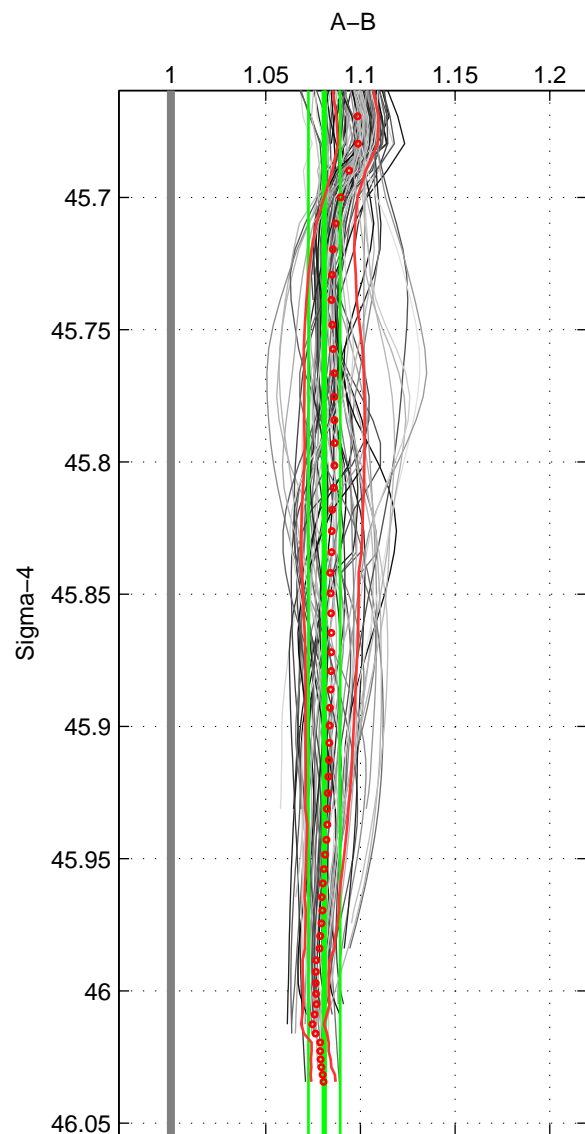

Cruise A (red). Date: Jul 2001 Cruisename: 160-06MT20010620

Cruise B (blue). Date: Sep 2005 Cruisename: 291-64PE20050907

*** "Favourite" values are means of spaces 1 2 3.

	Offset	O.StDev	Ratio	R.Stdev	Rating
SIGMA:	23.519	2.327	1.081	0.008	4
THETA:	23.457	2.058	1.080	0.007	4
DEPTH:	21.418	7.107	1.076	0.026	4
FAV.:	22.798	3.831	1.079	0.014	4

Profiles of A: 17
 Profiles of B: 12
 Diff profs : 97
 WMoffset (A-B): 23.5187
 WMoffset stdev: 2.3272
 WMratio (A/B): 1.0809
 WMratio stdev: 0.0083917

Quality (1-5): 4

Profiles of A: 17
 Profiles of B: 12
 Diff profs : 97
 WMoffset (A-B): 23.4569
 WMoffset stdev: 2.0581
 WMratio (A/B): 1.0804
 WMratio stdev: 0.0074095

Quality (1-5): 4

Profiles of A: 17
 Profiles of B: 12
 Diff profs : 98
 WMoffset (A-B): 21.4178
 WMoffset stdev: 7.1074
 WMratio (A/B): 1.0765
 WMratio stdev: 0.025844

Quality (1-5): 4