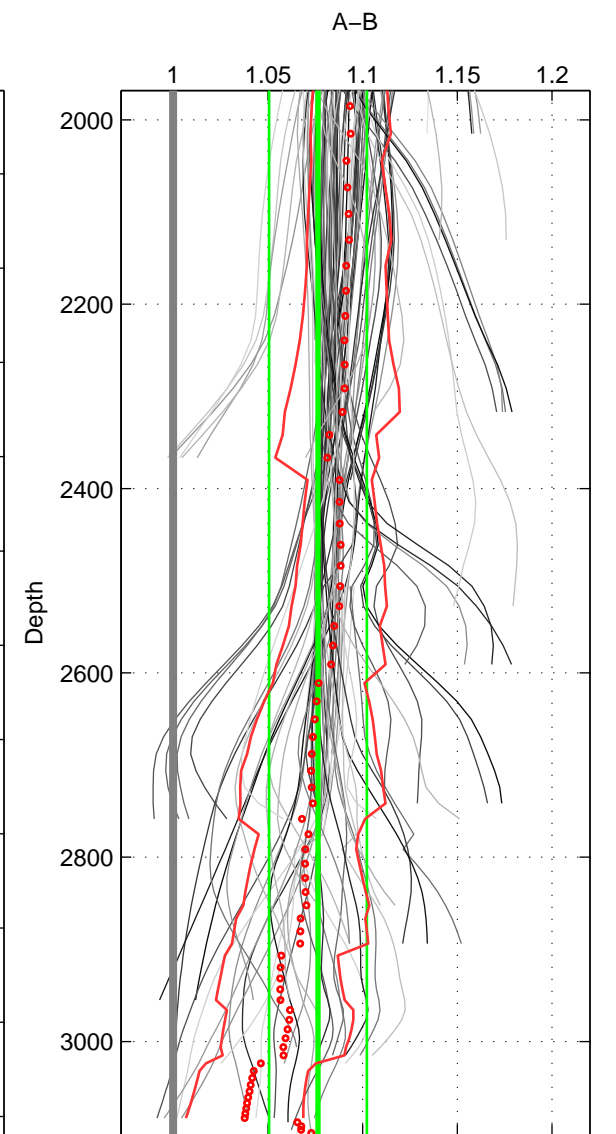

Cruise A (red). Date: Jul 2001 Cruisename: 160-06MT20010620

Cruise B (blue). Date: Sep 2005 Cruisename: 291-64PE20050907

*** "Favourite" values are means of spaces 1 2 3.

	Offset	O.StDev	Ratio	R.Stdev	Rating
SIGMA:	23.519	2.327	1.081	0.008	4
THETA:	23.457	2.058	1.080	0.007	4
DEPTH:	21.418	7.107	1.076	0.026	4
FAV.:	22.798	3.831	1.079	0.014	4

Profiles of A: 17
 Profiles of B: 12
 Diff profs : 97
 WMoffset (A-B): 23.5187
 WMoffset stdev: 2.3272
 WMratio (A/B): 1.0809
 WMratio stdev: 0.0083917

Quality (1-5): 4

Profiles of A: 17
 Profiles of B: 12
 Diff profs : 97
 WMoffset (A-B): 23.4569
 WMoffset stdev: 2.0581
 WMratio (A/B): 1.0804
 WMratio stdev: 0.0074095

Quality (1-5): 4

Profiles of A: 17
 Profiles of B: 12
 Diff profs : 98
 WMoffset (A-B): 21.4178
 WMoffset stdev: 7.1074
 WMratio (A/B): 1.0765
 WMratio stdev: 0.025844

Quality (1-5): 4