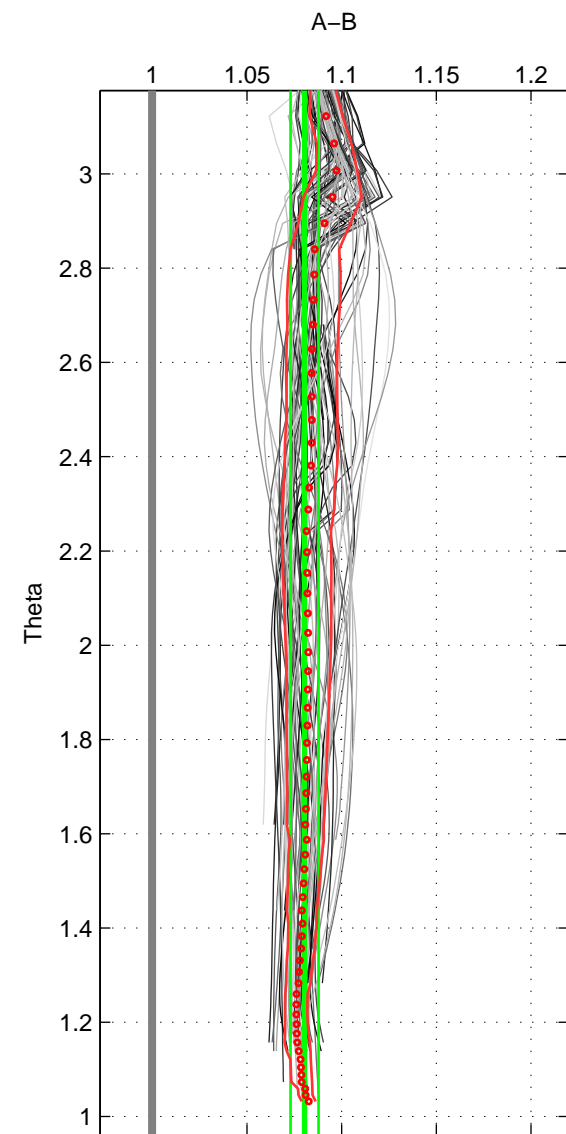

Cruise A (red). Date: Jul 2001 Cruisename: 160-06MT20010620

Cruise B (blue). Date: Sep 2005 Cruisename: 291-64PE20050907

*** "Favourite" values are means of spaces 1 2 3.

	Offset	O.StDev	Ratio	R.Stdev	Rating
SIGMA:	23.519	2.327	1.081	0.008	4
THETA:	23.457	2.058	1.080	0.007	4
DEPTH:	21.418	7.107	1.076	0.026	4
FAV.:	22.798	3.831	1.079	0.014	4

Profiles of A: 17
 Profiles of B: 12
 Diff profs : 97
 WMoffset (A-B): 23.5187
 WMoffset stdev: 2.3272
 WMratio (A/B): 1.0809
 WMratio stdev: 0.0083917

Quality (1-5): 4

Profiles of A: 17
 Profiles of B: 12
 Diff profs : 97
 WMoffset (A-B): 23.4569
 WMoffset stdev: 2.0581
 WMratio (A/B): 1.0804
 WMratio stdev: 0.0074095

Quality (1-5): 4

Profiles of A: 17
 Profiles of B: 12
 Diff profs : 98
 WMoffset (A-B): 21.4178
 WMoffset stdev: 7.1074
 WMratio (A/B): 1.0765
 WMratio stdev: 0.025844

Quality (1-5): 4