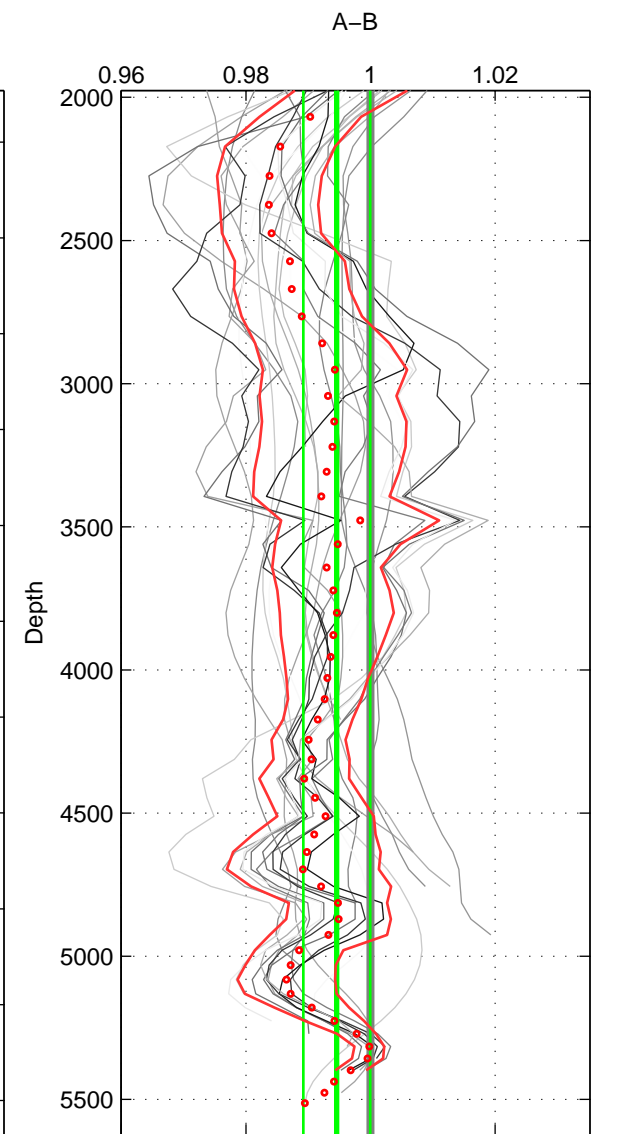

Cruise A (red). Date: Jul 2004 Cruisename: 169-06MT20040710

Cruise B (blue). Date: Jul 1981 Cruisename: 220-316N19810401

\*\*\* "Favourite" values are means of spaces 1 2 3.

	Offset	O.StDev	Ratio	R.Stdev	Rating
SIGMA:	-1.667	1.231	0.993	0.005	5
THETA:	-1.812	0.968	0.993	0.004	5
DEPTH:	-1.349	1.340	0.995	0.005	5
FAV. :	-1.610	1.180	0.994	0.005	5

Profiles of A: 27  
 Profiles of B: 3  
 Diff profs : 34  
 WMoffset (A-B): -1.6674  
 WMoffset stdev: 1.2308  
 WMratio (A/B): 0.99331  
 WMratio stdev: 0.0049322

Quality (1-5): 5

Profiles of A: 27  
 Profiles of B: 3  
 Diff profs : 34  
 WMoffset (A-B): -1.8125  
 WMoffset stdev: 0.96795  
 WMratio (A/B): 0.99271  
 WMratio stdev: 0.0039018

Quality (1-5): 5

Profiles of A: 27  
 Profiles of B: 3  
 Diff profs : 34  
 WMoffset (A-B): -1.3494  
 WMoffset stdev: 1.3404  
 WMratio (A/B): 0.99457  
 WMratio stdev: 0.0053681

Quality (1-5): 5