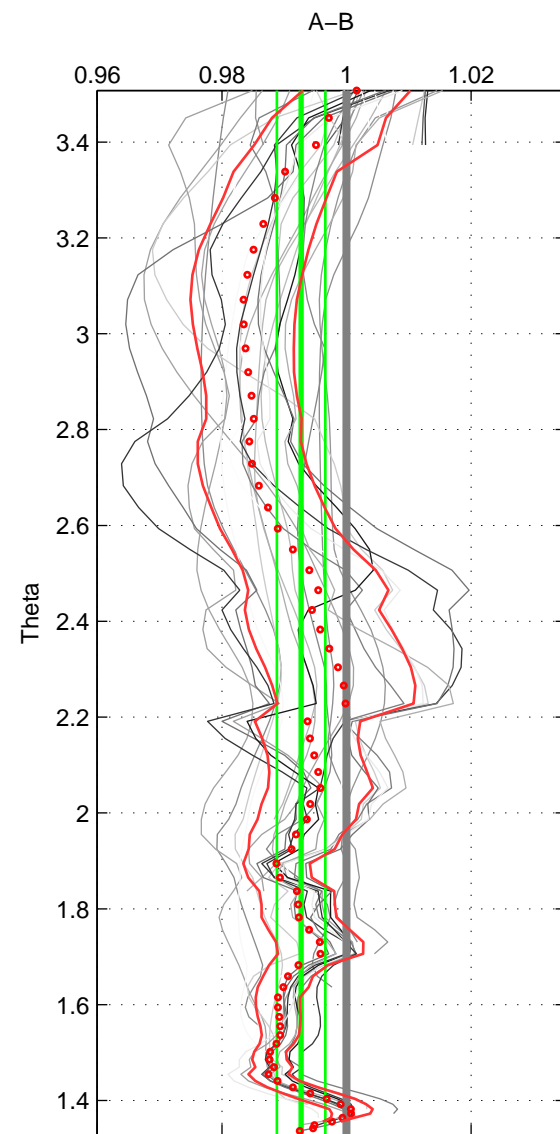

Cruise A (red). Date: Jul 2004 Cruisename: 169-06MT20040710

Cruise B (blue). Date: Jul 1981 Cruisename: 220-316N19810401

\*\*\* "Favourite" values are means of spaces 1 2 3.

	Offset	O.StDev	Ratio	R.Stdev	Rating
SIGMA:	-1.667	1.231	0.993	0.005	5
THETA:	-1.812	0.968	0.993	0.004	5
DEPTH:	-1.349	1.340	0.995	0.005	5
FAV. :	-1.610	1.180	0.994	0.005	5

Profiles of A: 27  
 Profiles of B: 3  
 Diff profs : 34  
 WMoffset (A-B): -1.6674  
 WMoffset stdev: 1.2308  
 WMratio (A/B): 0.99331  
 WMratio stdev: 0.0049322

Quality (1-5): 5

Profiles of A: 27  
 Profiles of B: 3  
 Diff profs : 34  
 WMoffset (A-B): -1.8125  
 WMoffset stdev: 0.96795  
 WMratio (A/B): 0.99271  
 WMratio stdev: 0.0039018

Quality (1-5): 5

Profiles of A: 27  
 Profiles of B: 3  
 Diff profs : 34  
 WMoffset (A-B): -1.3494  
 WMoffset stdev: 1.3404  
 WMratio (A/B): 0.99457  
 WMratio stdev: 0.0053681

Quality (1-5): 5