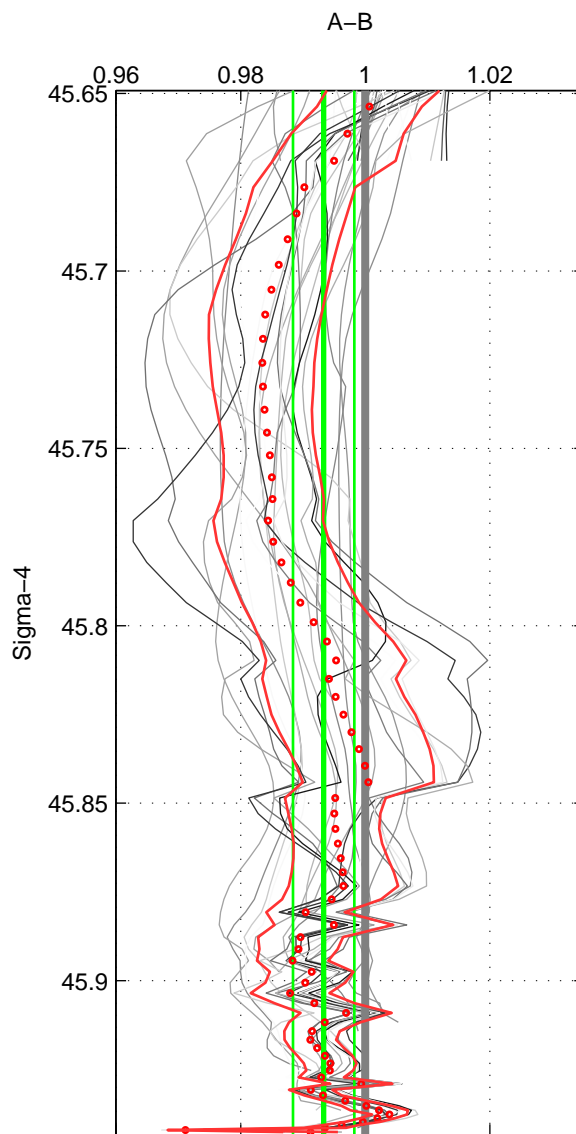

Cruise A (red). Date: Jul 2004 Cruisename: 169-06MT20040710

Cruise B (blue). Date: Jul 1981 Cruisename: 220-316N19810401

\*\*\* "Favourite" values are means of spaces 1 2 3.

	Offset	O.StDev	Ratio	R.Stdev	Rating
SIGMA:	-1.667	1.231	0.993	0.005	5
THETA:	-1.812	0.968	0.993	0.004	5
DEPTH:	-1.349	1.340	0.995	0.005	5
FAV. :	-1.610	1.180	0.994	0.005	5

Profiles of A: 27  
 Profiles of B: 3  
 Diff profs : 34  
 WMoffset (A-B): -1.6674  
 WMoffset stdev: 1.2308  
 WMratio (A/B): 0.99331  
 WMratio stdev: 0.0049322

Quality (1-5): 5

Profiles of A: 27  
 Profiles of B: 3  
 Diff profs : 34  
 WMoffset (A-B): -1.8125  
 WMoffset stdev: 0.96795  
 WMratio (A/B): 0.99271  
 WMratio stdev: 0.0039018

Quality (1-5): 5

Profiles of A: 27  
 Profiles of B: 3  
 Diff profs : 34  
 WMoffset (A-B): -1.3494  
 WMoffset stdev: 1.3404  
 WMratio (A/B): 0.99457  
 WMratio stdev: 0.0053681

Quality (1-5): 5