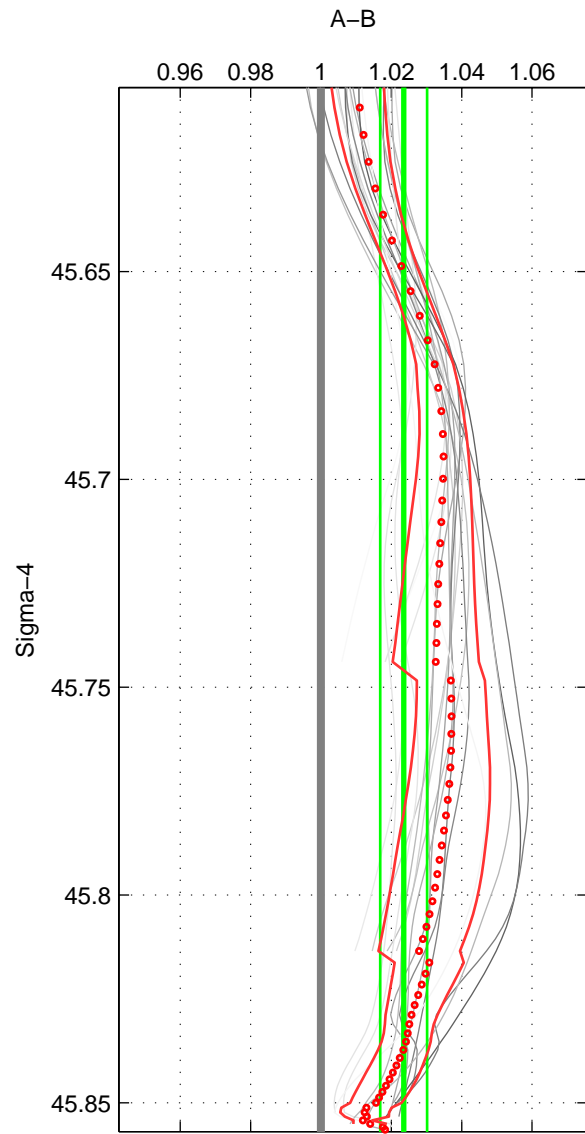

Cruise A (red). Date: Feb 2010 Cruisename: 279-45CE20100209

Cruise B (blue). Date: Jul 1990 Cruisename: 295-64TR19900701

\*\*\* "Favourite" values are means of spaces 1 2.

	Offset	O.StDev	Ratio	R.Stdev	Rating
SIGMA:	5.984	1.689	1.024	0.007	4
THETA:	7.092	2.001	1.028	0.008	4
DEPTH:	3.572	2.464	1.013	0.009	3
FAV.:	6.538	1.845	1.026	0.007	4

Profiles of A: 6  
 Profiles of B: 4  
 Diff profs : 23  
 WMoffset (A-B): 5.9845  
 WMoffset stdev: 1.6893  
 WMratio (A/B): 1.0235  
 WMratio stdev: 0.0066742

Quality (1-5): 4

Profiles of A: 6  
 Profiles of B: 4  
 Diff profs : 23  
 WMoffset (A-B): 7.0918  
 WMoffset stdev: 2.0011  
 WMratio (A/B): 1.028  
 WMratio stdev: 0.0079693

Quality (1-5): 4

Profiles of A: 5  
 Profiles of B: 4  
 Diff profs : 20  
 WMoffset (A-B): 3.5721  
 WMoffset stdev: 2.4637  
 WMratio (A/B): 1.0134  
 WMratio stdev: 0.0091808

Quality (1-5): 3