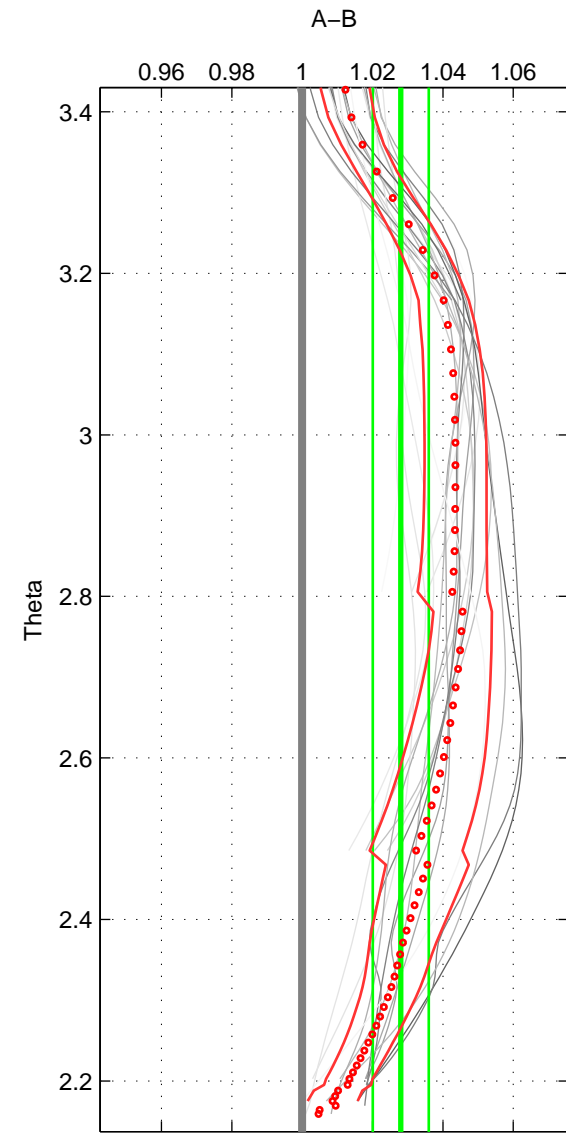

Cruise A (red). Date: Feb 2010 Cruisename: 279-45CE20100209

Cruise B (blue). Date: Jul 1990 Cruisename: 295-64TR19900701

\*\*\* "Favourite" values are means of spaces 1 2.

	Offset	O.StDev	Ratio	R.Stdev	Rating
SIGMA:	5.984	1.689	1.024	0.007	4
THETA:	7.092	2.001	1.028	0.008	4
DEPTH:	3.572	2.464	1.013	0.009	3
FAV.:	6.538	1.845	1.026	0.007	4

Profiles of A: 6  
 Profiles of B: 4  
 Diff profs : 23  
 WMoffset (A-B): 5.9845  
 WMoffset stdev: 1.6893  
 WMratio (A/B): 1.0235  
 WMratio stdev: 0.0066742

Quality (1-5): 4

Profiles of A: 6  
 Profiles of B: 4  
 Diff profs : 23  
 WMoffset (A-B): 7.0918  
 WMoffset stdev: 2.0011  
 WMratio (A/B): 1.028  
 WMratio stdev: 0.0079693

Quality (1-5): 4

Profiles of A: 5  
 Profiles of B: 4  
 Diff profs : 20  
 WMoffset (A-B): 3.5721  
 WMoffset stdev: 2.4637  
 WMratio (A/B): 1.0134  
 WMratio stdev: 0.0091808

Quality (1-5): 3