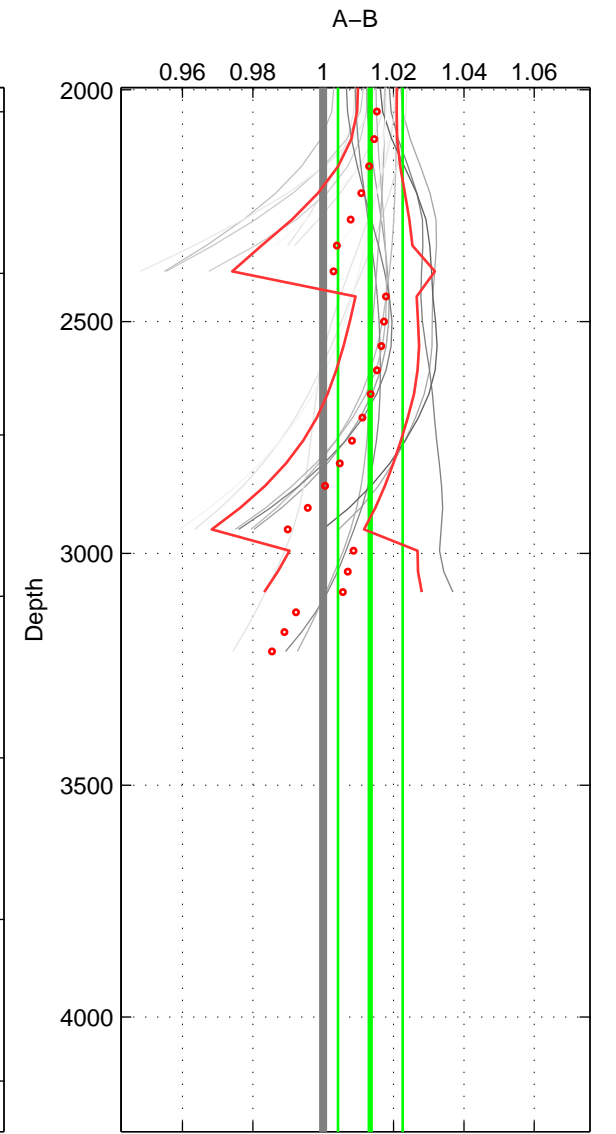

Cruise A (red). Date: Feb 2010 Cruisename: 279-45CE20100209

Cruise B (blue). Date: Jul 1990 Cruisename: 295-64TR19900701

\*\*\* "Favourite" values are means of spaces 1 2.

	Offset	O.StDev	Ratio	R.Stdev	Rating
SIGMA:	5.984	1.689	1.024	0.007	4
THETA:	7.092	2.001	1.028	0.008	4
DEPTH:	3.572	2.464	1.013	0.009	3
FAV.:	6.538	1.845	1.026	0.007	4

Profiles of A: 6  
 Profiles of B: 4  
 Diff profs : 23  
 WMoffset (A-B): 5.9845  
 WMoffset stdev: 1.6893  
 WMratio (A/B): 1.0235  
 WMratio stdev: 0.0066742

Quality (1-5): 4

Profiles of A: 6  
 Profiles of B: 4  
 Diff profs : 23  
 WMoffset (A-B): 7.0918  
 WMoffset stdev: 2.0011  
 WMratio (A/B): 1.028  
 WMratio stdev: 0.0079693

Quality (1-5): 4

Profiles of A: 5  
 Profiles of B: 4  
 Diff profs : 20  
 WMoffset (A-B): 3.5721  
 WMoffset stdev: 2.4637  
 WMratio (A/B): 1.0134  
 WMratio stdev: 0.0091808

Quality (1-5): 3