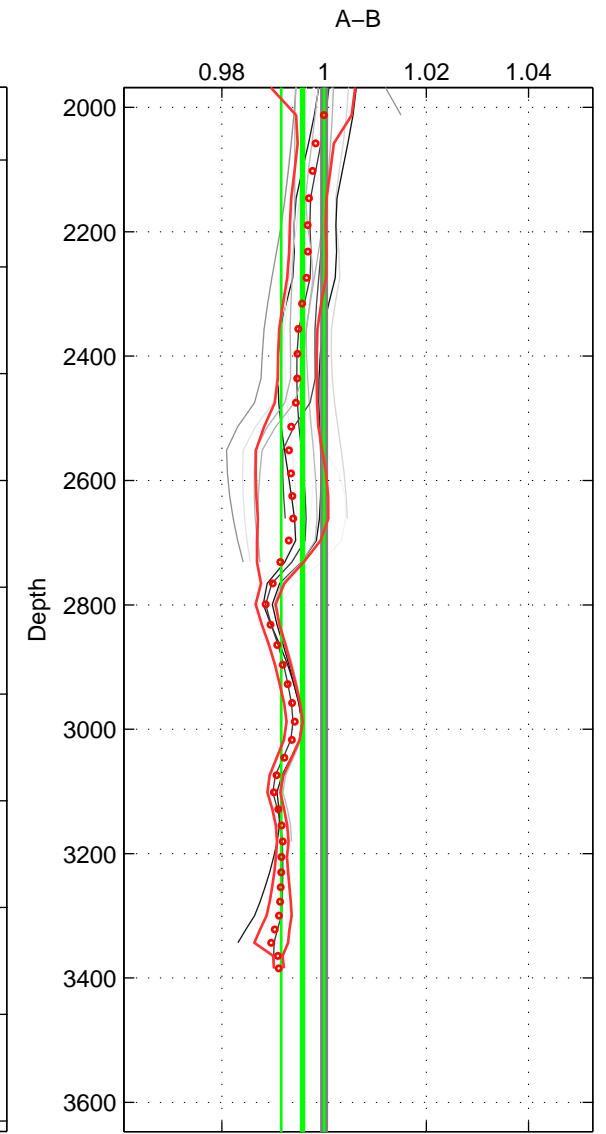

Cruise A (red). Date: Sep 1993 Cruisename: 33-18SN19950803
 Cruise B (blue). Date: Aug 2007 Cruisename: 45-18SN20070726

*** "Favourite" values are means of spaces 1 2 3.

	Offset	O.StDev	Ratio	R.Stdev	Rating
SIGMA:	-4.848	1.330	0.983	0.005	4
THETA:	-2.100	1.824	0.993	0.006	4
DEPTH:	-1.216	1.222	0.996	0.004	4
FAV. :	-2.721	1.459	0.991	0.005	4

Profiles of A: 3
 Profiles of B: 11
 Diff profs : 19
 WMoffset (A-B): -4.8478
 WMoffset stdev: 1.3299
 WMratio (A/B): 0.98319
 WMratio stdev: 0.0045065

Quality (1-5): 4

Profiles of A: 3
 Profiles of B: 10
 Diff profs : 17
 WMoffset (A-B): -2.0997
 WMoffset stdev: 1.8244
 WMratio (A/B): 0.99256
 WMratio stdev: 0.0062391

Quality (1-5): 4

Profiles of A: 3
 Profiles of B: 11
 Diff profs : 19
 WMoffset (A-B): -1.2157
 WMoffset stdev: 1.2223
 WMratio (A/B): 0.99582
 WMratio stdev: 0.0042067

Quality (1-5): 4