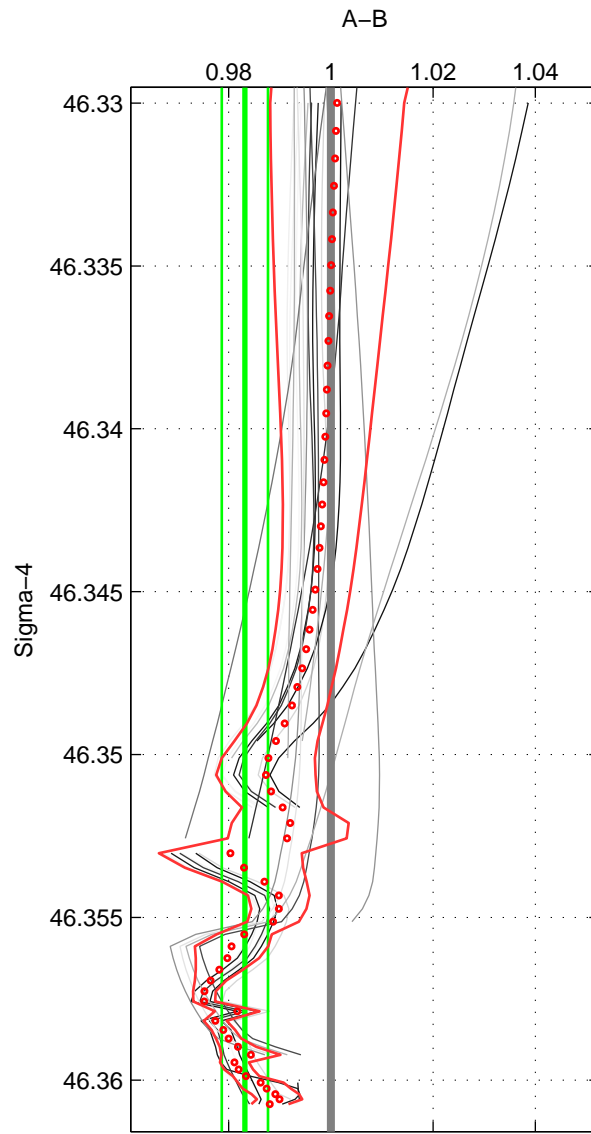

Cruise A (red). Date: Sep 1993 Cruisename: 33-18SN19950803
 Cruise B (blue). Date: Aug 2007 Cruisename: 45-18SN20070726

*** "Favourite" values are means of spaces 1 2 3.

	Offset	O.StDev	Ratio	R.Stdev	Rating
SIGMA:	-4.848	1.330	0.983	0.005	4
THETA:	-2.100	1.824	0.993	0.006	4
DEPTH:	-1.216	1.222	0.996	0.004	4
FAV. :	-2.721	1.459	0.991	0.005	4

Profiles of A: 3
 Profiles of B: 11
 Diff profs : 19
 WMoffset (A-B): -4.8478
 WMoffset stdev: 1.3299
 WMratio (A/B): 0.98319
 WMratio stdev: 0.0045065

Quality (1-5): 4

Profiles of A: 3
 Profiles of B: 10
 Diff profs : 17
 WMoffset (A-B): -2.0997
 WMoffset stdev: 1.8244
 WMratio (A/B): 0.99256
 WMratio stdev: 0.0062391

Quality (1-5): 4

Profiles of A: 3
 Profiles of B: 11
 Diff profs : 19
 WMoffset (A-B): -1.2157
 WMoffset stdev: 1.2223
 WMratio (A/B): 0.99582
 WMratio stdev: 0.0042067

Quality (1-5): 4