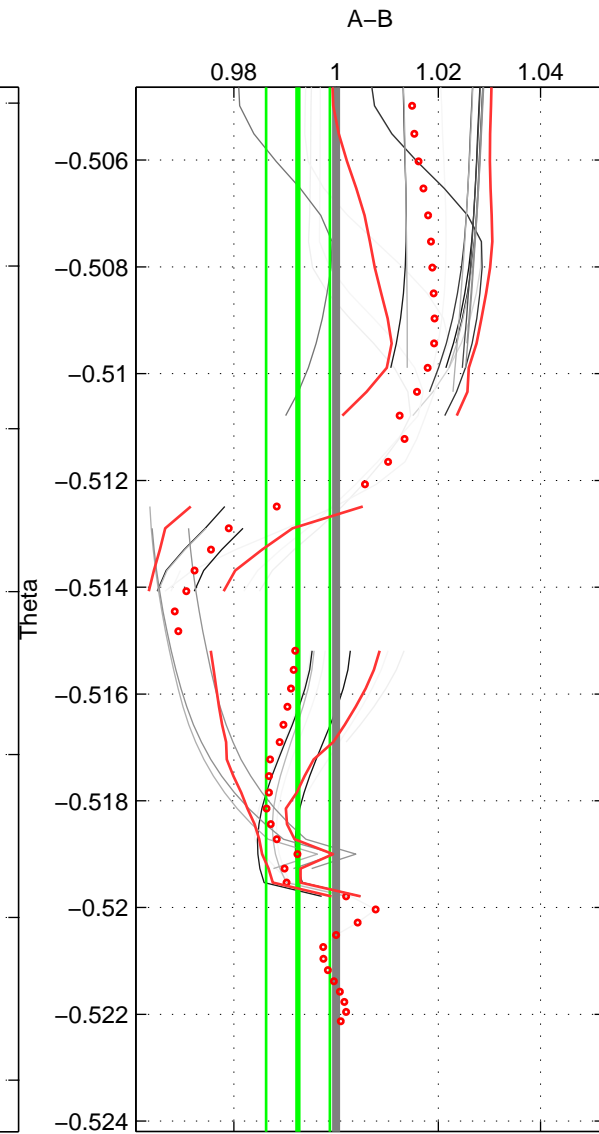

Cruise A (red). Date: Sep 1993 Cruisename: 33-18SN19950803
 Cruise B (blue). Date: Aug 2007 Cruisename: 45-18SN20070726

*** "Favourite" values are means of spaces 1 2 3.

	Offset	O.StDev	Ratio	R.Stdev	Rating
SIGMA:	-4.848	1.330	0.983	0.005	4
THETA:	-2.100	1.824	0.993	0.006	4
DEPTH:	-1.216	1.222	0.996	0.004	4
FAV. :	-2.721	1.459	0.991	0.005	4

Profiles of A: 3
 Profiles of B: 11
 Diff profs : 19
 WMoffset (A-B): -4.8478
 WMoffset stdev: 1.3299
 WMratio (A/B): 0.98319
 WMratio stdev: 0.0045065

Quality (1-5): 4

Profiles of A: 3
 Profiles of B: 10
 Diff profs : 17
 WMoffset (A-B): -2.0997
 WMoffset stdev: 1.8244
 WMratio (A/B): 0.99256
 WMratio stdev: 0.0062391

Quality (1-5): 4

Profiles of A: 3
 Profiles of B: 11
 Diff profs : 19
 WMoffset (A-B): -1.2157
 WMoffset stdev: 1.2223
 WMratio (A/B): 0.99582
 WMratio stdev: 0.0042067

Quality (1-5): 4