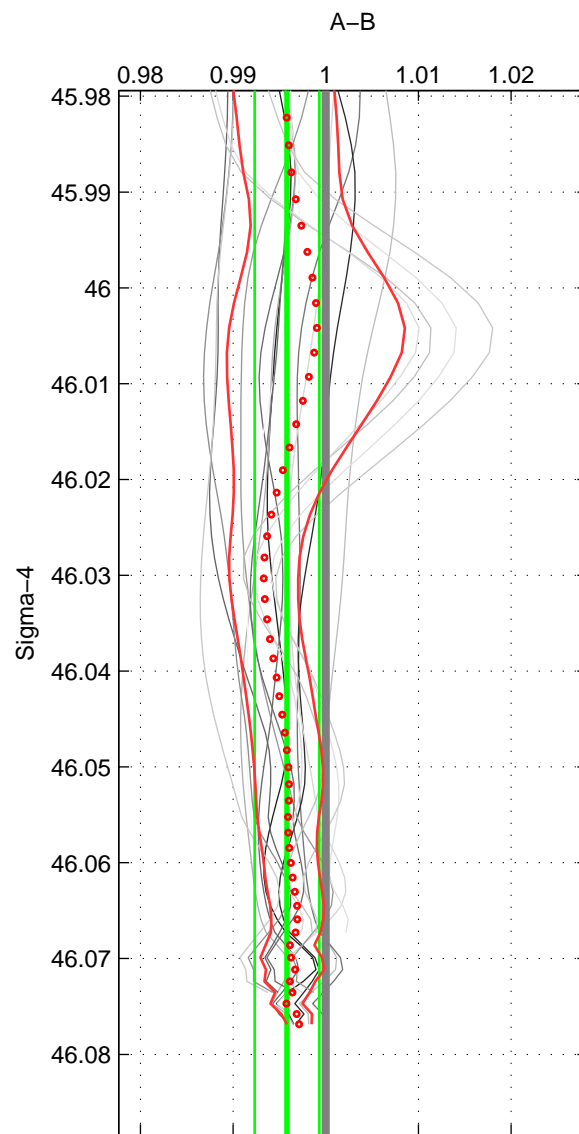

Cruise A (red). Date: Feb 1996 Cruisename: 482-31DS19960105

Cruise B (blue). Date: Mar 1992 Cruisename: 733-90KD19920214

\*\*\* "Favourite" values are means of spaces 1 2 3.

	Offset	O.StDev	Ratio	R.Stdev	Rating
SIGMA:	-0.905	0.759	0.996	0.003	4
THETA:	-0.613	0.619	0.997	0.003	4
DEPTH:	-0.867	0.873	0.996	0.004	4
FAV.:	-0.795	0.750	0.996	0.003	4

Profiles of A: 3  
 Profiles of B: 7  
 Diff profs : 17  
 WMoffset (A-B): -0.90484  
 WMoffset stdev: 0.75879  
 WMratio (A/B): 0.99582  
 WMratio stdev: 0.0034931

Quality (1-5): 4

Profiles of A: 3  
 Profiles of B: 7  
 Diff profs : 17  
 WMoffset (A-B): -0.61345  
 WMoffset stdev: 0.61861  
 WMratio (A/B): 0.99717  
 WMratio stdev: 0.0028485

Quality (1-5): 4

Profiles of A: 3  
 Profiles of B: 7  
 Diff profs : 17  
 WMoffset (A-B): -0.86735  
 WMoffset stdev: 0.87335  
 WMratio (A/B): 0.99594  
 WMratio stdev: 0.0039962

Quality (1-5): 4