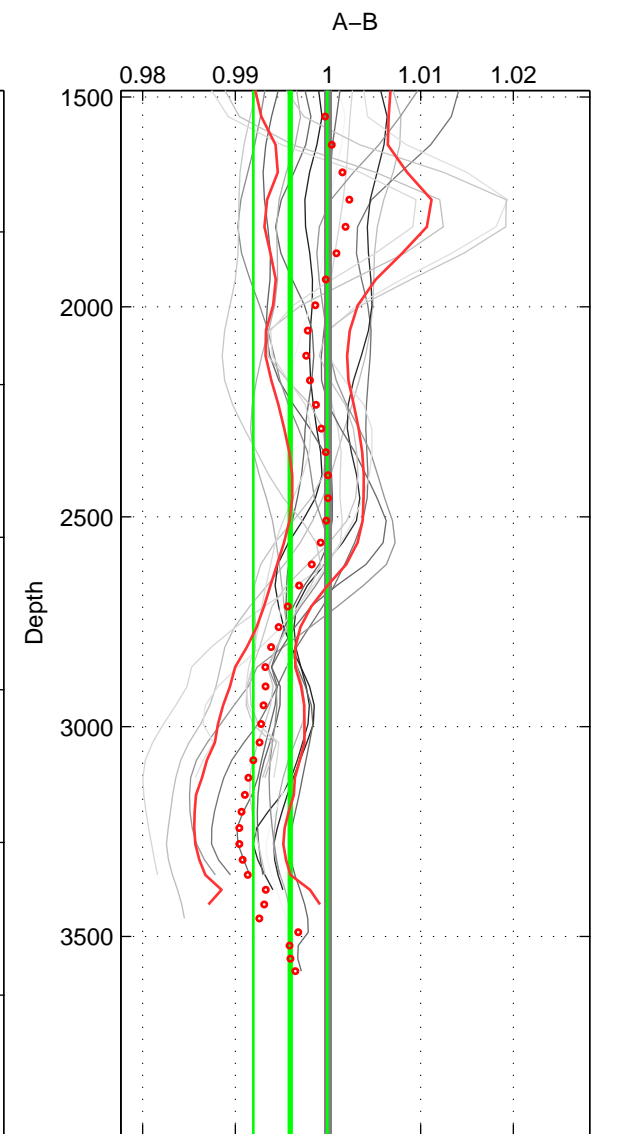

Cruise A (red). Date: Feb 1996 Cruisename: 482-31DS19960105

Cruise B (blue). Date: Mar 1992 Cruisename: 733-90KD19920214

\*\*\* "Favourite" values are means of spaces 1 2 3.

	Offset	O.StDev	Ratio	R.Stdev	Rating
SIGMA:	-0.905	0.759	0.996	0.003	4
THETA:	-0.613	0.619	0.997	0.003	4
DEPTH:	-0.867	0.873	0.996	0.004	4
FAV.:	-0.795	0.750	0.996	0.003	4

Profiles of A: 3  
 Profiles of B: 7  
 Diff profs : 17  
 WMoffset (A-B): -0.90484  
 WMoffset stdev: 0.75879  
 WMratio (A/B): 0.99582  
 WMratio stdev: 0.0034931

Quality (1-5): 4

Profiles of A: 3  
 Profiles of B: 7  
 Diff profs : 17  
 WMoffset (A-B): -0.61345  
 WMoffset stdev: 0.61861  
 WMratio (A/B): 0.99717  
 WMratio stdev: 0.0028485

Quality (1-5): 4

Profiles of A: 3  
 Profiles of B: 7  
 Diff profs : 17  
 WMoffset (A-B): -0.86735  
 WMoffset stdev: 0.87335  
 WMratio (A/B): 0.99594  
 WMratio stdev: 0.0039962

Quality (1-5): 4