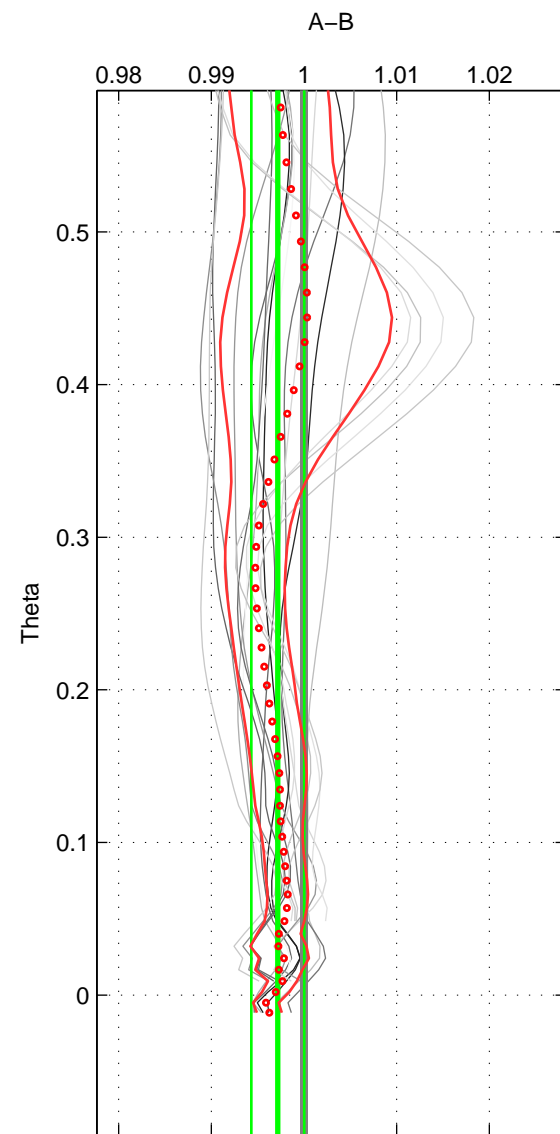

Cruise A (red). Date: Feb 1996 Cruisename: 482-31DS19960105

Cruise B (blue). Date: Mar 1992 Cruisename: 733-90KD19920214

\*\*\* "Favourite" values are means of spaces 1 2 3.

	Offset	O.StDev	Ratio	R.Stdev	Rating
SIGMA:	-0.905	0.759	0.996	0.003	4
THETA:	-0.613	0.619	0.997	0.003	4
DEPTH:	-0.867	0.873	0.996	0.004	4
FAV.:	-0.795	0.750	0.996	0.003	4

Profiles of A: 3  
 Profiles of B: 7  
 Diff profs : 17  
 WMoffset (A-B): -0.90484  
 WMoffset stdev: 0.75879  
 WMratio (A/B): 0.99582  
 WMratio stdev: 0.0034931

Quality (1-5): 4

Profiles of A: 3  
 Profiles of B: 7  
 Diff profs : 17  
 WMoffset (A-B): -0.61345  
 WMoffset stdev: 0.61861  
 WMratio (A/B): 0.99717  
 WMratio stdev: 0.0028485

Quality (1-5): 4

Profiles of A: 3  
 Profiles of B: 7  
 Diff profs : 17  
 WMoffset (A-B): -0.86735  
 WMoffset stdev: 0.87335  
 WMratio (A/B): 0.99594  
 WMratio stdev: 0.0039962

Quality (1-5): 4