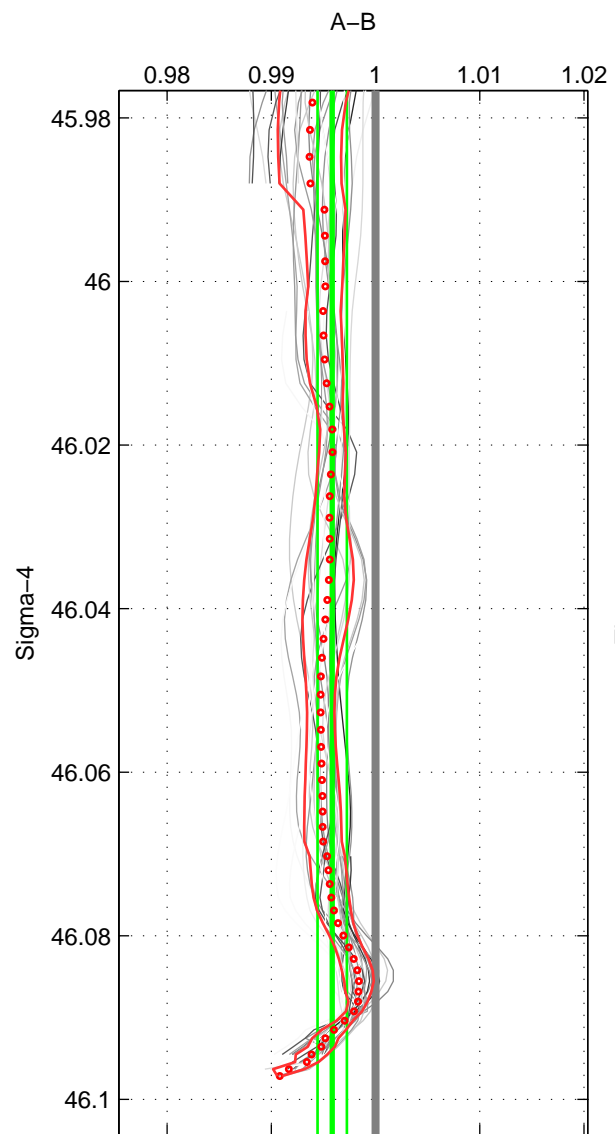

Cruise A (red). Date: Jan 2005 Cruisename: 517-33RR20050109
 Cruise B (blue). Date: Mar 1992 Cruisename: 733-90KD19920214

*** "Favourite" values are means of spaces 1 2 3.

	Offset	O.StDev	Ratio	R.Stdev	Rating
SIGMA:	-0.901	0.307	0.996	0.001	5
THETA:	-0.660	0.312	0.997	0.001	5
DEPTH:	-2.472	0.584	0.989	0.003	5
FAV. :	-1.344	0.401	0.994	0.002	5

Profiles of A: 7
 Profiles of B: 6
 Diff profs : 31
 WMoffset (A-B): -0.90113
 WMoffset stdev: 0.30723
 WMratio (A/B): 0.99584
 WMratio stdev: 0.0014116

Quality (1-5): 5

Profiles of A: 7
 Profiles of B: 6
 Diff profs : 31
 WMoffset (A-B): -0.65967
 WMoffset stdev: 0.31191
 WMratio (A/B): 0.99697
 WMratio stdev: 0.0014233

Quality (1-5): 5

Profiles of A: 7
 Profiles of B: 6
 Diff profs : 31
 WMoffset (A-B): -2.4722
 WMoffset stdev: 0.58432
 WMratio (A/B): 0.98871
 WMratio stdev: 0.0026304

Quality (1-5): 5