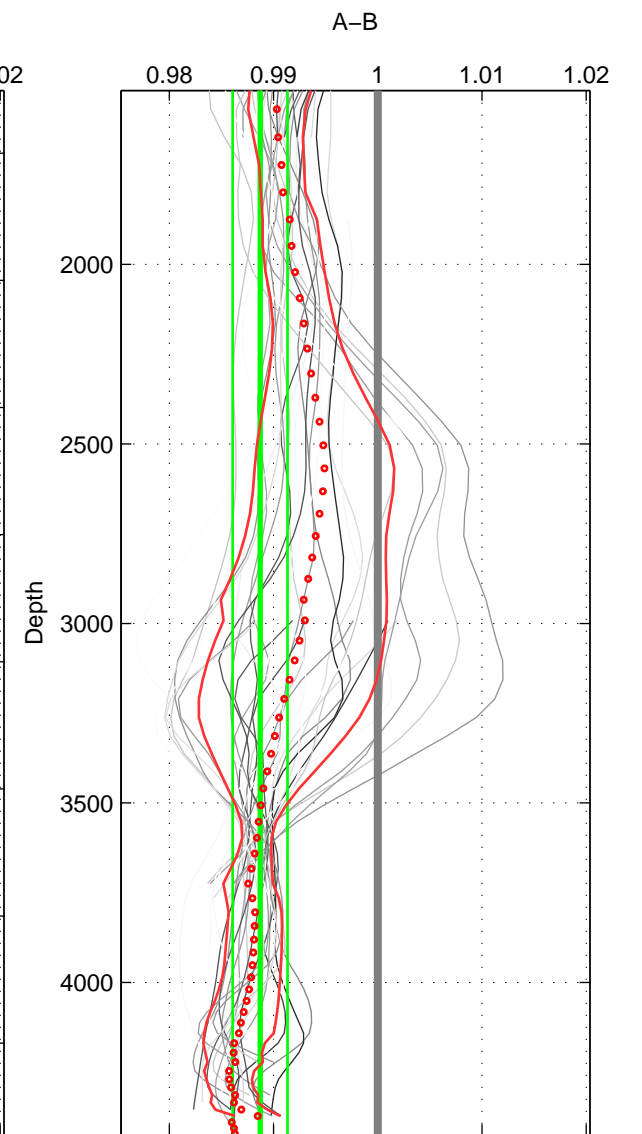

Cruise A (red). Date: Jan 2005 Cruisename: 517-33RR20050109
 Cruise B (blue). Date: Mar 1992 Cruisename: 733-90KD19920214

*** "Favourite" values are means of spaces 1 2 3.

	Offset	O.StDev	Ratio	R.Stdev	Rating
SIGMA:	-0.901	0.307	0.996	0.001	5
THETA:	-0.660	0.312	0.997	0.001	5
DEPTH:	-2.472	0.584	0.989	0.003	5
FAV. :	-1.344	0.401	0.994	0.002	5

Profiles of A: 7
 Profiles of B: 6
 Diff profs : 31
 WMoffset (A-B): -0.90113
 WMoffset stdev: 0.30723
 WMratio (A/B): 0.99584
 WMratio stdev: 0.0014116

Quality (1-5): 5

Profiles of A: 7
 Profiles of B: 6
 Diff profs : 31
 WMoffset (A-B): -0.65967
 WMoffset stdev: 0.31191
 WMratio (A/B): 0.99697
 WMratio stdev: 0.0014233

Quality (1-5): 5

Profiles of A: 7
 Profiles of B: 6
 Diff profs : 31
 WMoffset (A-B): -2.4722
 WMoffset stdev: 0.58432
 WMratio (A/B): 0.98871
 WMratio stdev: 0.0026304

Quality (1-5): 5