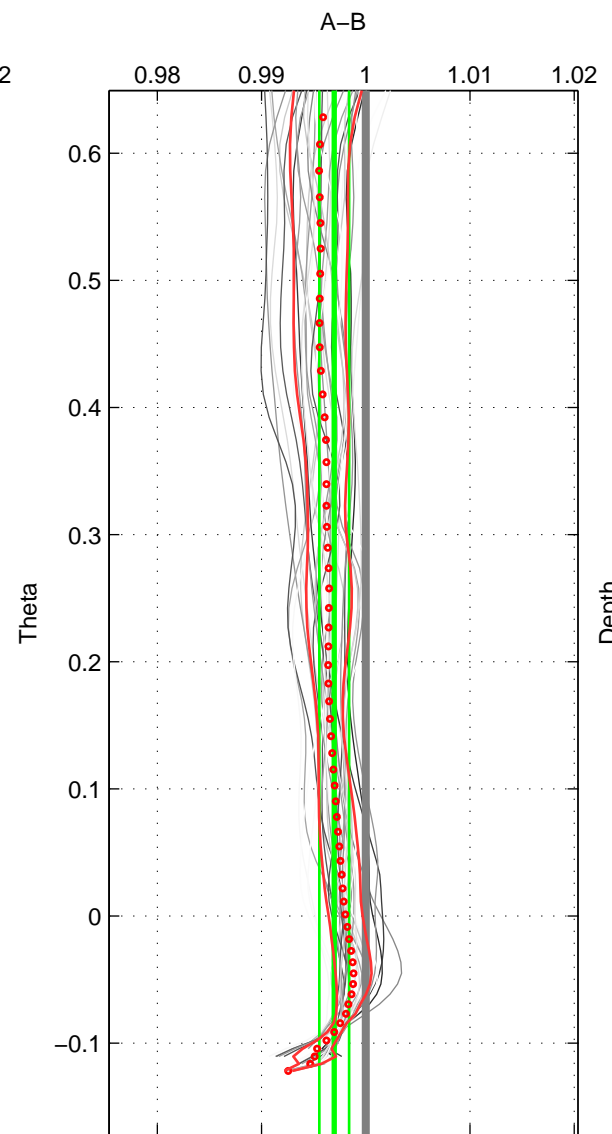

Cruise A (red). Date: Jan 2005 Cruisename: 517-33RR20050109
 Cruise B (blue). Date: Mar 1992 Cruisename: 733-90KD19920214

*** "Favourite" values are means of spaces 1 2 3.

	Offset	O.StDev	Ratio	R.Stdev	Rating
SIGMA:	-0.901	0.307	0.996	0.001	5
THETA:	-0.660	0.312	0.997	0.001	5
DEPTH:	-2.472	0.584	0.989	0.003	5
FAV. :	-1.344	0.401	0.994	0.002	5

Profiles of A: 7
 Profiles of B: 6
 Diff profs : 31
 WMoffset (A-B): -0.90113
 WMoffset stdev: 0.30723
 WMratio (A/B): 0.99584
 WMratio stdev: 0.0014116

Quality (1-5): 5

Profiles of A: 7
 Profiles of B: 6
 Diff profs : 31
 WMoffset (A-B): -0.65967
 WMoffset stdev: 0.31191
 WMratio (A/B): 0.99697
 WMratio stdev: 0.0014233

Quality (1-5): 5

Profiles of A: 7
 Profiles of B: 6
 Diff profs : 31
 WMoffset (A-B): -2.4722
 WMoffset stdev: 0.58432
 WMratio (A/B): 0.98871
 WMratio stdev: 0.0026304

Quality (1-5): 5