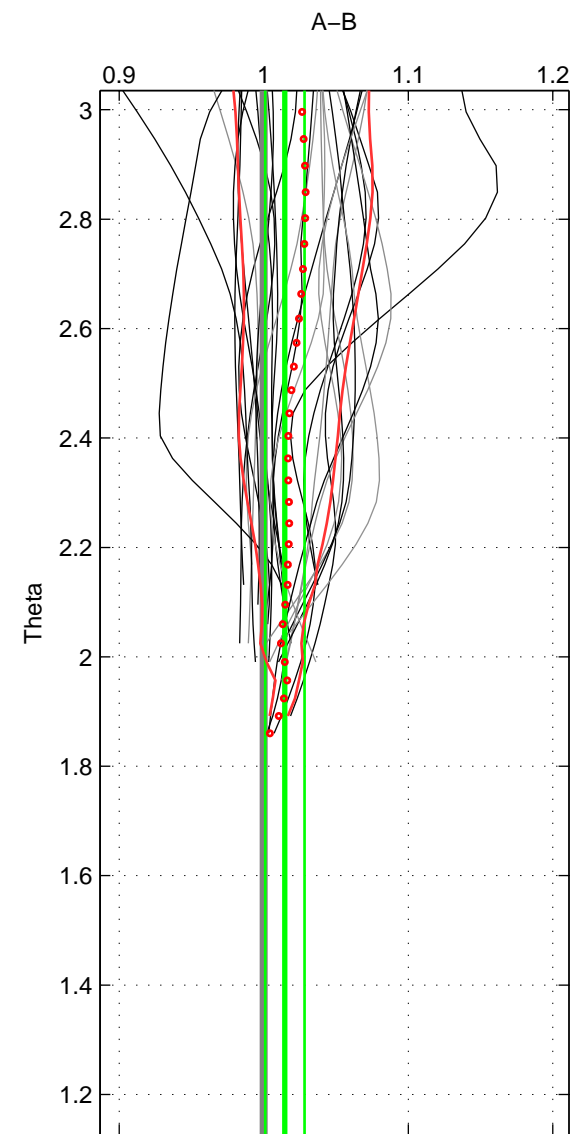

Cruise A (red). Date: Jul 2005 Cruisename: 708-49UP20050708

Cruise B (blue). Date: Feb 2008 Cruisename: 717-49UP20080122

\*\*\* "Favourite" values are means of spaces 1 2.

	Offset	O.StDev	Ratio	R.Stdev	Rating
SIGMA:	0.970	1.687	1.010	0.016	5
THETA:	1.458	1.526	1.015	0.014	5
DEPTH:	1.136	0.363	1.014	0.005	3
FAV.:	1.214	1.606	1.012	0.015	5

Profiles of A: 18  
 Profiles of B: 20  
 Diff profs : 26  
 WMoffset (A-B): 0.96954  
 WMoffset stdev: 1.6874  
 WMratio (A/B): 1.0097  
 WMratio stdev: 0.015979

Quality (1-5): 5

Profiles of A: 18  
 Profiles of B: 20  
 Diff profs : 26  
 WMoffset (A-B): 1.4577  
 WMoffset stdev: 1.5256  
 WMratio (A/B): 1.0146  
 WMratio stdev: 0.013655

Quality (1-5): 5

Profiles of A: 18  
 Profiles of B: 20  
 Diff profs : 26  
 WMoffset (A-B): 1.1364  
 WMoffset stdev: 0.36254  
 WMratio (A/B): 1.014  
 WMratio stdev: 0.0049512

Quality (1-5): 3

Please note that statistics are bad.