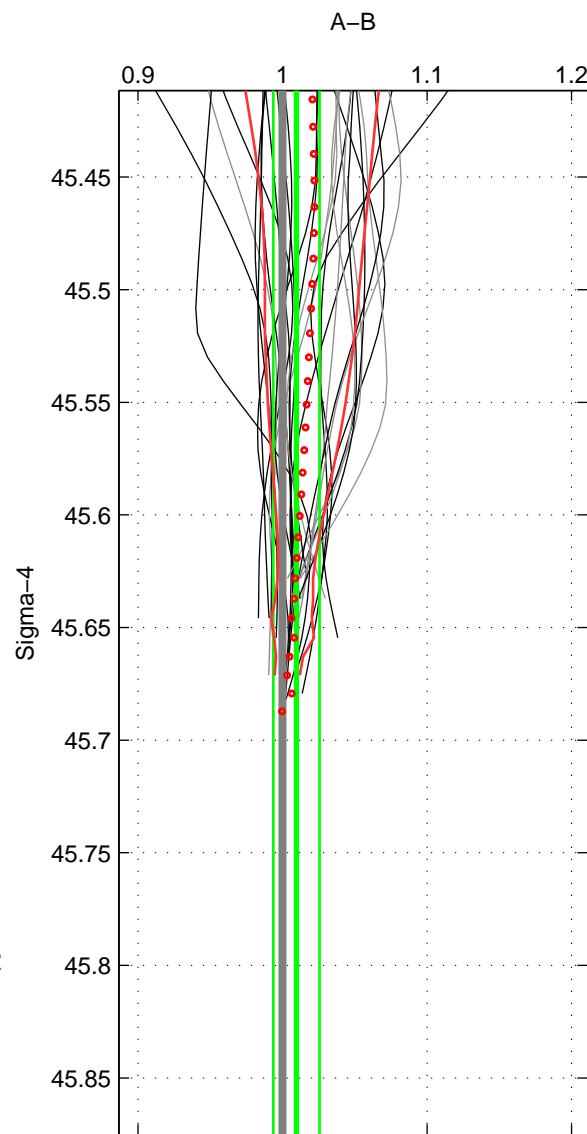

Cruise A (red). Date: Jul 2005 Cruisename: 708-49UP20050708

Cruise B (blue). Date: Feb 2008 Cruisename: 717-49UP20080122

\*\*\* "Favourite" values are means of spaces 1 2.

	Offset	O.StDev	Ratio	R.Stdev	Rating
SIGMA:	0.970	1.687	1.010	0.016	5
THETA:	1.458	1.526	1.015	0.014	5
DEPTH:	1.136	0.363	1.014	0.005	3
FAV.:	1.214	1.606	1.012	0.015	5

Profiles of A: 18  
 Profiles of B: 20  
 Diff profs : 26  
 WMoffset (A-B): 0.96954  
 WMoffset stdev: 1.6874  
 WMratio (A/B): 1.0097  
 WMratio stdev: 0.015979

Quality (1-5): 5

Profiles of A: 18  
 Profiles of B: 20  
 Diff profs : 26  
 WMoffset (A-B): 1.4577  
 WMoffset stdev: 1.5256  
 WMratio (A/B): 1.0146  
 WMratio stdev: 0.013655

Quality (1-5): 5

Profiles of A: 18  
 Profiles of B: 20  
 Diff profs : 26  
 WMoffset (A-B): 1.1364  
 WMoffset stdev: 0.36254  
 WMratio (A/B): 1.014  
 WMratio stdev: 0.0049512

Quality (1-5): 3

Please note that statistics are bad.