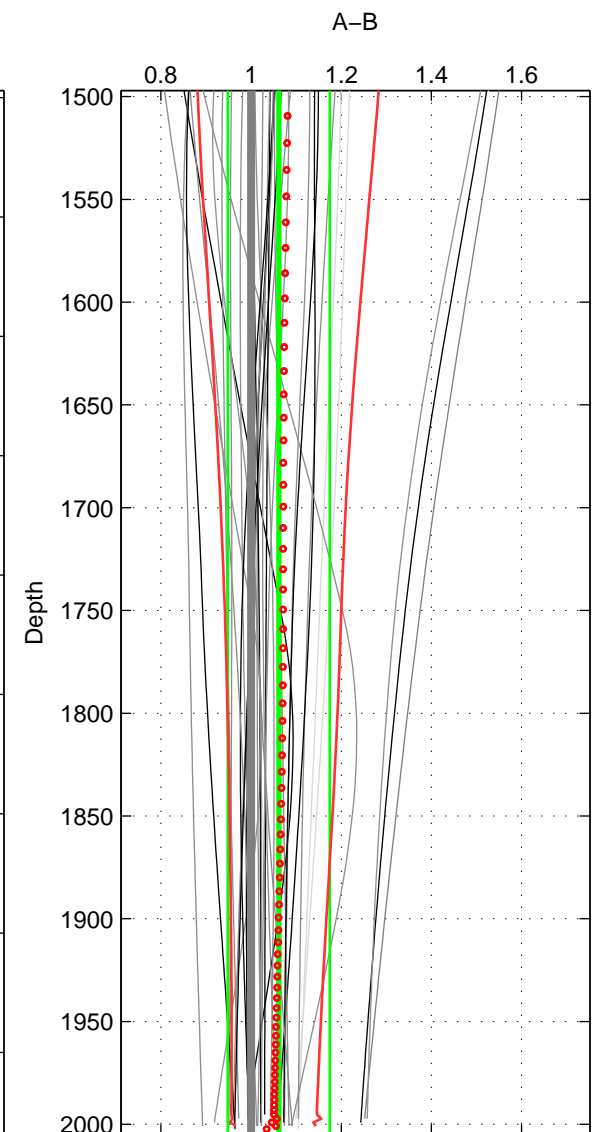

Cruise A (red). Date: Jun 1997 Cruisename: 681-49UP19970530

Cruise B (blue). Date: Jun 2007 Cruisename: 715-49UP20070606

\*\*\* "Favourite" values are means of spaces 1 2 3.

	Offset	O.StDev	Ratio	R.Stdev	Rating
SIGMA:	2.669	1.124	1.039	0.015	4
THETA:	1.876	1.413	1.029	0.018	4
DEPTH:	3.613	6.694	1.061	0.113	4
FAV.:	2.719	3.077	1.043	0.049	4

Profiles of A: 23  
 Profiles of B: 10  
 Diff profs : 32  
 WMoffset (A-B): 2.669  
 WMoffset stdev: 1.1243  
 WMratio (A/B): 1.0395  
 WMratio stdev: 0.014602

Quality (1-5): 4

Profiles of A: 23  
 Profiles of B: 10  
 Diff profs : 32  
 WMoffset (A-B): 1.876  
 WMoffset stdev: 1.4131  
 WMratio (A/B): 1.0285  
 WMratio stdev: 0.018003

Quality (1-5): 4

Profiles of A: 23  
 Profiles of B: 10  
 Diff profs : 32  
 WMoffset (A-B): 3.6126  
 WMoffset stdev: 6.6938  
 WMratio (A/B): 1.0615  
 WMratio stdev: 0.11324

Quality (1-5): 4