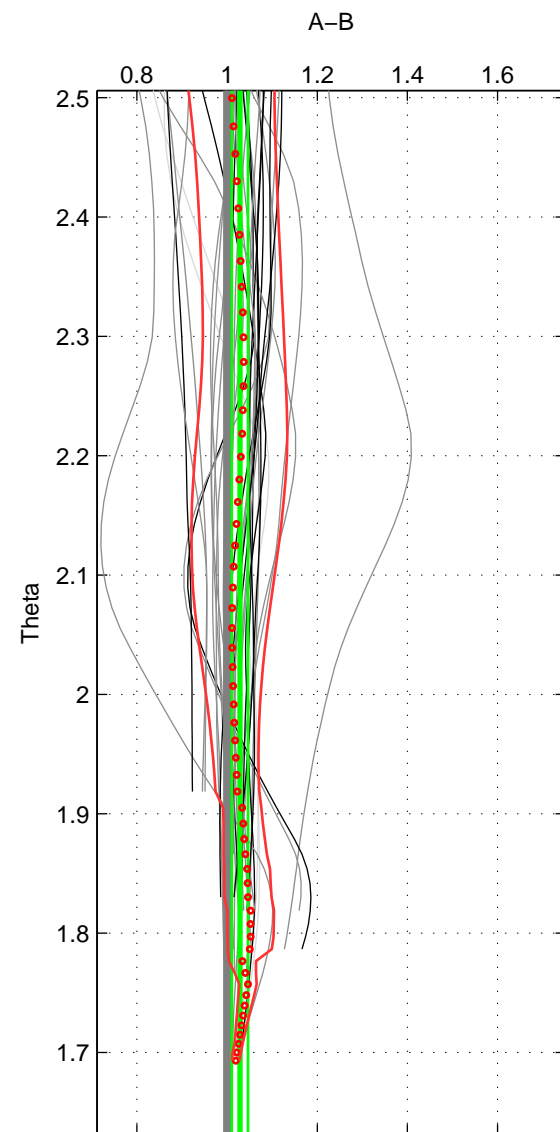

Cruise A (red). Date: Jun 1997 Cruisename: 681-49UP19970530

Cruise B (blue). Date: Jun 2007 Cruisename: 715-49UP20070606

\*\*\* "Favourite" values are means of spaces 1 2 3.

	Offset	O.StDev	Ratio	R.Stdev	Rating
SIGMA:	2.669	1.124	1.039	0.015	4
THETA:	1.876	1.413	1.029	0.018	4
DEPTH:	3.613	6.694	1.061	0.113	4
FAV.:	2.719	3.077	1.043	0.049	4

Profiles of A: 23  
 Profiles of B: 10  
 Diff profs : 32  
 WMoffset (A-B): 2.669  
 WMoffset stdev: 1.1243  
 WMratio (A/B): 1.0395  
 WMratio stdev: 0.014602

Quality (1-5): 4

Profiles of A: 23  
 Profiles of B: 10  
 Diff profs : 32  
 WMoffset (A-B): 1.876  
 WMoffset stdev: 1.4131  
 WMratio (A/B): 1.0285  
 WMratio stdev: 0.018003

Quality (1-5): 4

Profiles of A: 23  
 Profiles of B: 10  
 Diff profs : 32  
 WMoffset (A-B): 3.6126  
 WMoffset stdev: 6.6938  
 WMratio (A/B): 1.0615  
 WMratio stdev: 0.11324

Quality (1-5): 4