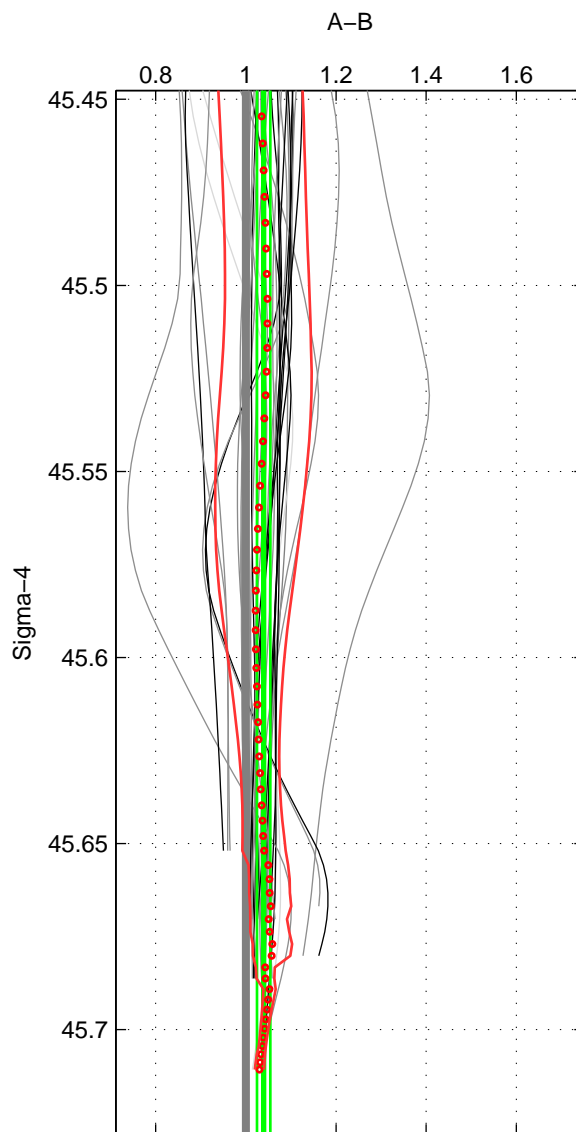

Cruise A (red). Date: Jun 1997 Cruisename: 681-49UP19970530

Cruise B (blue). Date: Jun 2007 Cruisename: 715-49UP20070606

\*\*\* "Favourite" values are means of spaces 1 2 3.

	Offset	O.StDev	Ratio	R.Stdev	Rating
SIGMA:	2.669	1.124	1.039	0.015	4
THETA:	1.876	1.413	1.029	0.018	4
DEPTH:	3.613	6.694	1.061	0.113	4
FAV.:	2.719	3.077	1.043	0.049	4

Profiles of A: 23  
 Profiles of B: 10  
 Diff profs : 32  
 WMoffset (A-B): 2.669  
 WMoffset stdev: 1.1243  
 WMratio (A/B): 1.0395  
 WMratio stdev: 0.014602

Quality (1-5): 4

Profiles of A: 23  
 Profiles of B: 10  
 Diff profs : 32  
 WMoffset (A-B): 1.876  
 WMoffset stdev: 1.4131  
 WMratio (A/B): 1.0285  
 WMratio stdev: 0.018003

Quality (1-5): 4

Profiles of A: 23  
 Profiles of B: 10  
 Diff profs : 32  
 WMoffset (A-B): 3.6126  
 WMoffset stdev: 6.6938  
 WMratio (A/B): 1.0615  
 WMratio stdev: 0.11324

Quality (1-5): 4