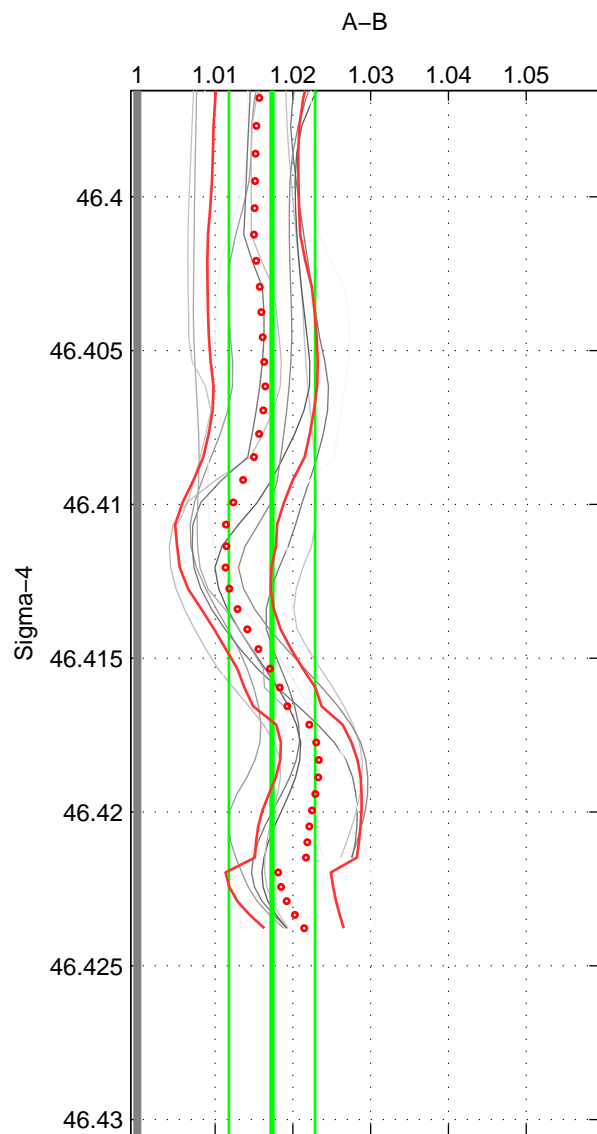

Cruise A (red). Date: Jul 1984 Cruisename: 1-06AQ19840719

Cruise B (blue). Date: May 1995 Cruisename: 92-58JH19950427

*** "Favourite" values are means of spaces 1 2.

	Offset	O.StDev	Ratio	R.Stdev	Rating
SIGMA:	5.252	1.661	1.017	0.006	4
THETA:	5.271	0.865	1.017	0.003	4
DEPTH:	7.076	2.360	1.023	0.008	3
FAV.:	5.262	1.263	1.017	0.004	4

Profiles of A: 6
 Profiles of B: 4
 Diff profs : 14
 WMoffset (A-B): 5.2525
 WMoffset stdev: 1.6606
 WMratio (A/B): 1.0173
 WMratio stdev: 0.0055413

Quality (1-5): 4

Profiles of A: 6
 Profiles of B: 4
 Diff profs : 14
 WMoffset (A-B): 5.2708
 WMoffset stdev: 0.86547
 WMratio (A/B): 1.0173
 WMratio stdev: 0.0028407

Quality (1-5): 4

Profiles of A: 6
 Profiles of B: 4
 Diff profs : 14
 WMoffset (A-B): 7.0756
 WMoffset stdev: 2.3604
 WMratio (A/B): 1.0234
 WMratio stdev: 0.0078381

Quality (1-5): 3