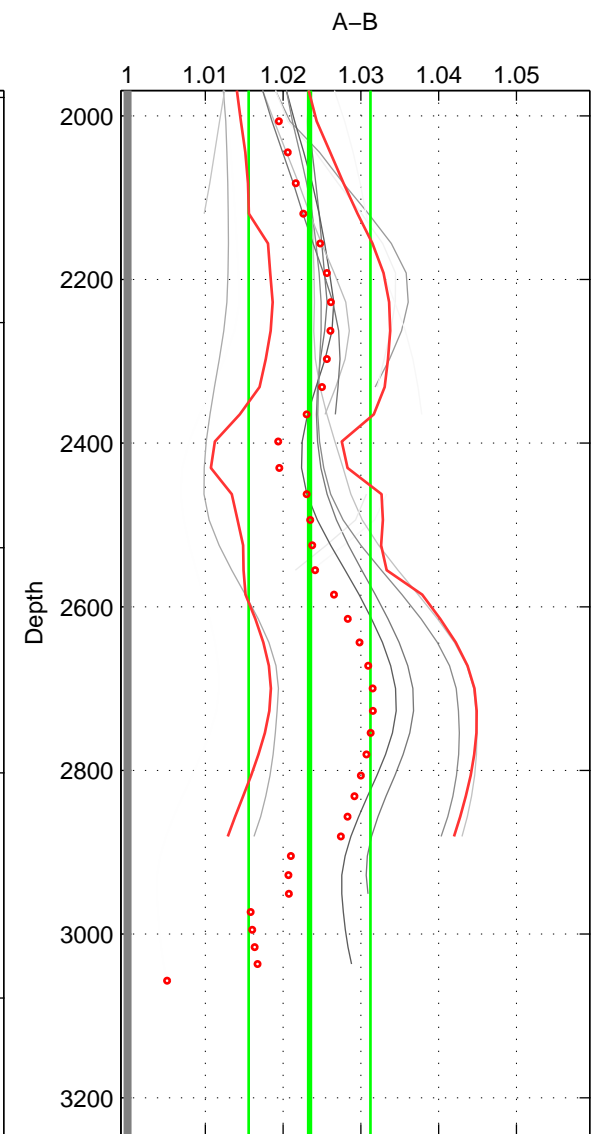

Cruise A (red). Date: Jul 1984 Cruisename: 1-06AQ19840719

Cruise B (blue). Date: May 1995 Cruisename: 92-58JH19950427

*** "Favourite" values are means of spaces 1 2.

	Offset	O.StDev	Ratio	R.Stdev	Rating
SIGMA:	5.252	1.661	1.017	0.006	4
THETA:	5.271	0.865	1.017	0.003	4
DEPTH:	7.076	2.360	1.023	0.008	3
FAV.:	5.262	1.263	1.017	0.004	4

Profiles of A: 6
 Profiles of B: 4
 Diff profs : 14
 WMoffset (A-B): 5.2525
 WMoffset stdev: 1.6606
 WMratio (A/B): 1.0173
 WMratio stdev: 0.0055413

Quality (1-5): 4

Profiles of A: 6
 Profiles of B: 4
 Diff profs : 14
 WMoffset (A-B): 5.2708
 WMoffset stdev: 0.86547
 WMratio (A/B): 1.0173
 WMratio stdev: 0.0028407

Quality (1-5): 4

Profiles of A: 6
 Profiles of B: 4
 Diff profs : 14
 WMoffset (A-B): 7.0756
 WMoffset stdev: 2.3604
 WMratio (A/B): 1.0234
 WMratio stdev: 0.0078381

Quality (1-5): 3