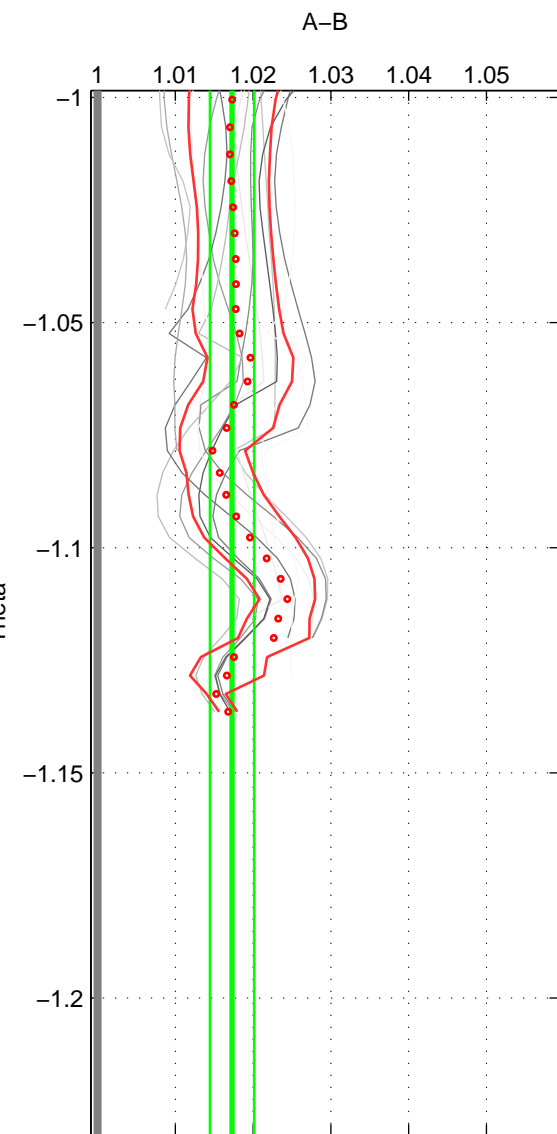

Cruise A (red). Date: Jul 1984 Cruisename: 1-06AQ19840719

Cruise B (blue). Date: May 1995 Cruisename: 92-58JH19950427

*** "Favourite" values are means of spaces 1 2.

	Offset	O.StDev	Ratio	R.Stdev	Rating
SIGMA:	5.252	1.661	1.017	0.006	4
THETA:	5.271	0.865	1.017	0.003	4
DEPTH:	7.076	2.360	1.023	0.008	3
FAV.:	5.262	1.263	1.017	0.004	4

Profiles of A: 6
 Profiles of B: 4
 Diff profs : 14
 WMoffset (A-B): 5.2525
 WMoffset stdev: 1.6606
 WMratio (A/B): 1.0173
 WMratio stdev: 0.0055413

Quality (1-5): 4

Profiles of A: 6
 Profiles of B: 4
 Diff profs : 14
 WMoffset (A-B): 5.2708
 WMoffset stdev: 0.86547
 WMratio (A/B): 1.0173
 WMratio stdev: 0.0028407

Quality (1-5): 4

Profiles of A: 6
 Profiles of B: 4
 Diff profs : 14
 WMoffset (A-B): 7.0756
 WMoffset stdev: 2.3604
 WMratio (A/B): 1.0234
 WMratio stdev: 0.0078381

Quality (1-5): 3