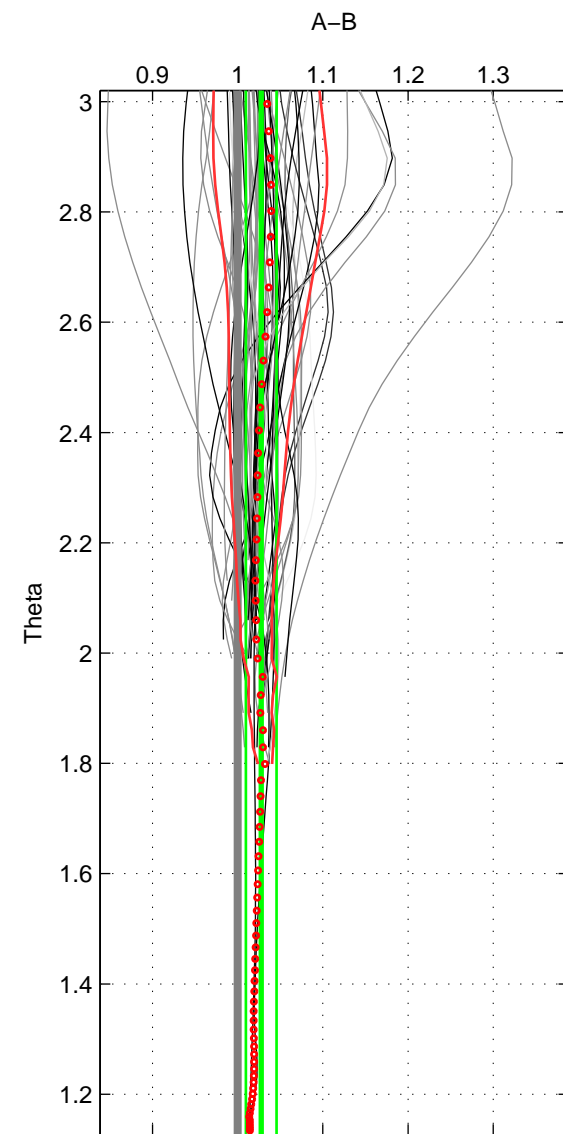

Cruise A (red). Date: Feb 2007 Cruisename: 673-49UF20070117

Cruise B (blue). Date: Feb 2008 Cruisename: 717-49UP20080122

\*\*\* "Favourite" values are means of spaces 1 2.

	Offset	O.StDev	Ratio	R.Stdev	Rating
SIGMA:	2.294	1.653	1.022	0.016	5
THETA:	2.814	1.889	1.028	0.018	5
DEPTH:	3.010	0.225	1.033	0.004	3
FAV.:	2.554	1.771	1.025	0.017	5

Profiles of A: 37  
 Profiles of B: 20  
 Diff profs : 56  
 WMoffset (A-B): 2.2941  
 WMoffset stdev: 1.6532  
 WMratio (A/B): 1.0224  
 WMratio stdev: 0.016103

Quality (1-5): 5

Profiles of A: 37  
 Profiles of B: 20  
 Diff profs : 56  
 WMoffset (A-B): 2.8144  
 WMoffset stdev: 1.889  
 WMratio (A/B): 1.0276  
 WMratio stdev: 0.018056

Quality (1-5): 5

Profiles of A: 37  
 Profiles of B: 20  
 Diff profs : 56  
 WMoffset (A-B): 3.0096  
 WMoffset stdev: 0.22521  
 WMratio (A/B): 1.0333  
 WMratio stdev: 0.0043448

Quality (1-5): 3

Please note that statistics are bad.