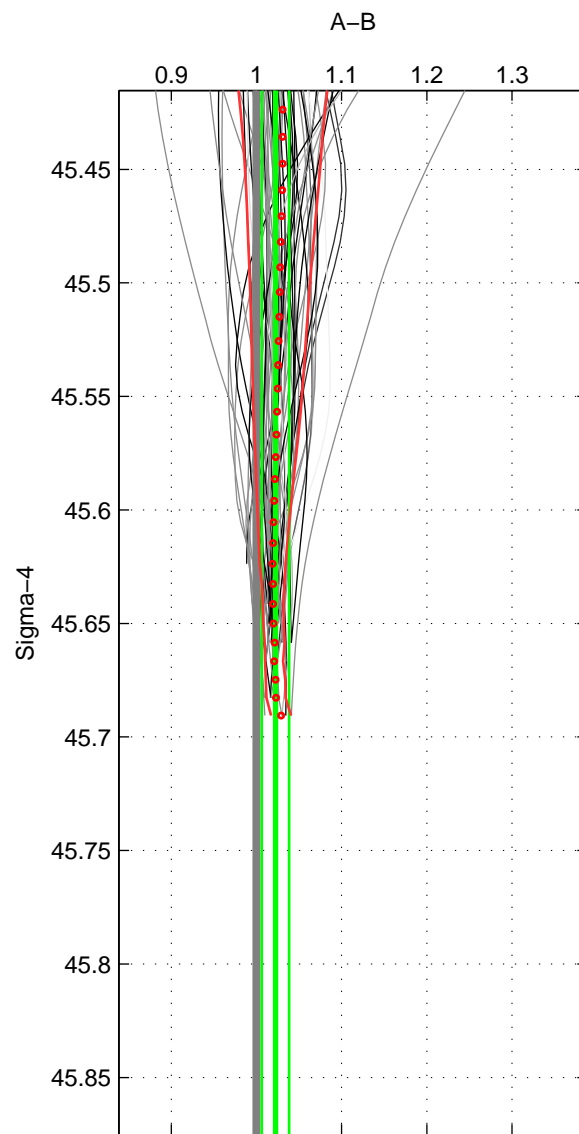

Cruise A (red). Date: Feb 2007 Cruisename: 673-49UF20070117

Cruise B (blue). Date: Feb 2008 Cruisename: 717-49UP20080122

\*\*\* "Favourite" values are means of spaces 1 2.

	Offset	O.StDev	Ratio	R.Stdev	Rating
SIGMA:	2.294	1.653	1.022	0.016	5
THETA:	2.814	1.889	1.028	0.018	5
DEPTH:	3.010	0.225	1.033	0.004	3
FAV.:	2.554	1.771	1.025	0.017	5

Profiles of A: 37  
 Profiles of B: 20  
 Diff profs : 56  
 WMoffset (A-B): 2.2941  
 WMoffset stdev: 1.6532  
 WMratio (A/B): 1.0224  
 WMratio stdev: 0.016103

Quality (1-5): 5

Profiles of A: 37  
 Profiles of B: 20  
 Diff profs : 56  
 WMoffset (A-B): 2.8144  
 WMoffset stdev: 1.889  
 WMratio (A/B): 1.0276  
 WMratio stdev: 0.018056

Quality (1-5): 5

Profiles of A: 37  
 Profiles of B: 20  
 Diff profs : 56  
 WMoffset (A-B): 3.0096  
 WMoffset stdev: 0.22521  
 WMratio (A/B): 1.0333  
 WMratio stdev: 0.0043448

Quality (1-5): 3

Please note that statistics are bad.