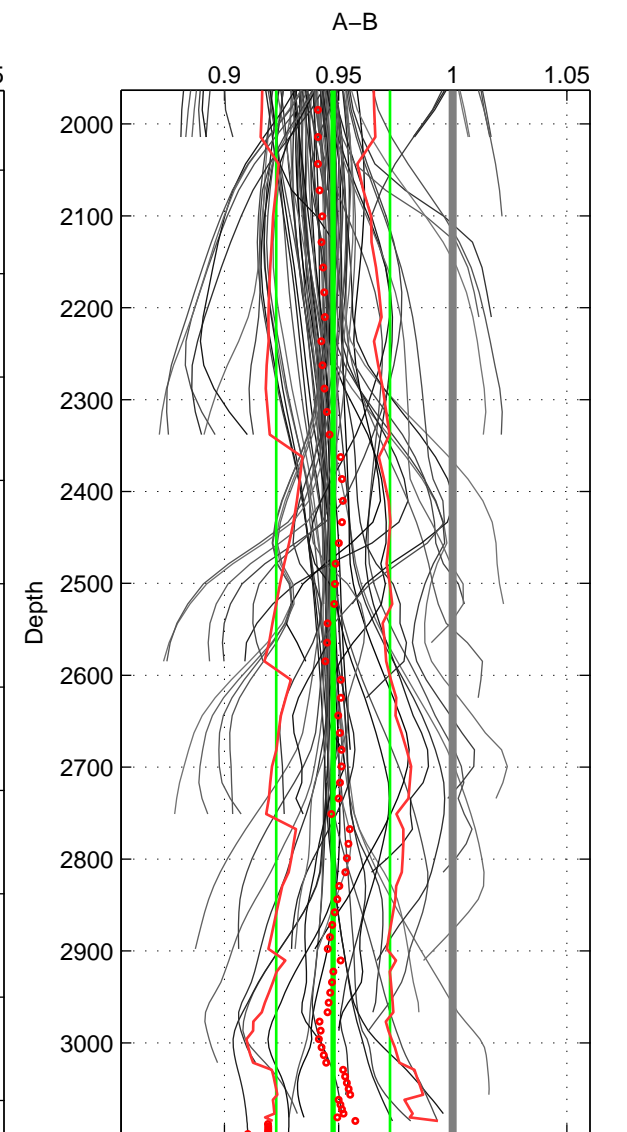

Cruise A (red). Date: Jun 2006 Cruisename: 135-06MM20060523

Cruise B (blue). Date: Jul 2001 Cruisename: 160-06MT20010620

\*\*\* "Favourite" values are means of spaces 1 2 3.

	Offset	O.StDev	Ratio	R.Stdev	Rating
SIGMA:	-17.165	1.690	0.946	0.005	4
THETA:	-15.999	1.451	0.949	0.004	4
DEPTH:	-15.870	7.776	0.948	0.025	4
FAV. :	-16.345	3.639	0.947	0.012	4

Profiles of A: 24  
 Profiles of B: 13  
 Diff profs : 100  
 WMoffset (A-B): -17.165  
 WMoffset stdev: 1.6897  
 WMratio (A/B): 0.94556  
 WMratio stdev: 0.0051444

Quality (1-5): 4

Profiles of A: 24  
 Profiles of B: 13  
 Diff profs : 100  
 WMoffset (A-B): -15.9994  
 WMoffset stdev: 1.4512  
 WMratio (A/B): 0.9492  
 WMratio stdev: 0.0044794

Quality (1-5): 4

Profiles of A: 24  
 Profiles of B: 13  
 Diff profs : 100  
 WMoffset (A-B): -15.8704  
 WMoffset stdev: 7.7761  
 WMratio (A/B): 0.94757  
 WMratio stdev: 0.024943

Quality (1-5): 4