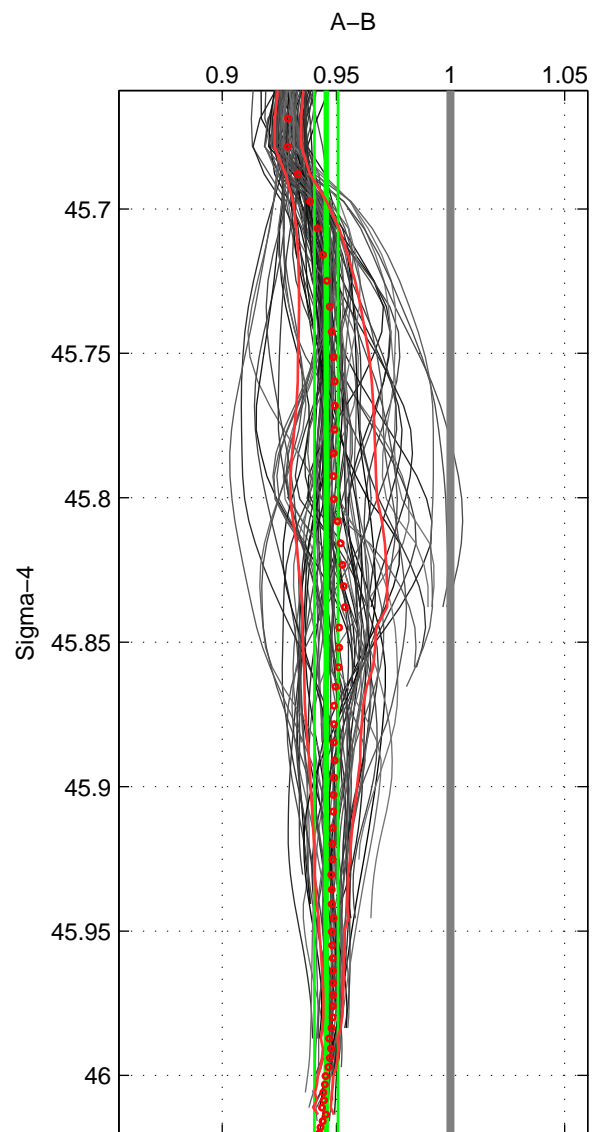

Cruise A (red). Date: Jun 2006 Cruisename: 135-06MM20060523

Cruise B (blue). Date: Jul 2001 Cruisename: 160-06MT20010620

\*\*\* "Favourite" values are means of spaces 1 2 3.

	Offset	O.StDev	Ratio	R.Stdev	Rating
SIGMA:	-17.165	1.690	0.946	0.005	4
THETA:	-15.999	1.451	0.949	0.004	4
DEPTH:	-15.870	7.776	0.948	0.025	4
FAV. :	-16.345	3.639	0.947	0.012	4

Profiles of A: 24  
 Profiles of B: 13  
 Diff profs : 100  
 WMoffset (A-B): -17.165  
 WMoffset stdev: 1.6897  
 WMratio (A/B): 0.94556  
 WMratio stdev: 0.0051444

Quality (1-5): 4

Profiles of A: 24  
 Profiles of B: 13  
 Diff profs : 100  
 WMoffset (A-B): -15.9994  
 WMoffset stdev: 1.4512  
 WMratio (A/B): 0.9492  
 WMratio stdev: 0.0044794

Quality (1-5): 4

Profiles of A: 24  
 Profiles of B: 13  
 Diff profs : 100  
 WMoffset (A-B): -15.8704  
 WMoffset stdev: 7.7761  
 WMratio (A/B): 0.94757  
 WMratio stdev: 0.024943

Quality (1-5): 4