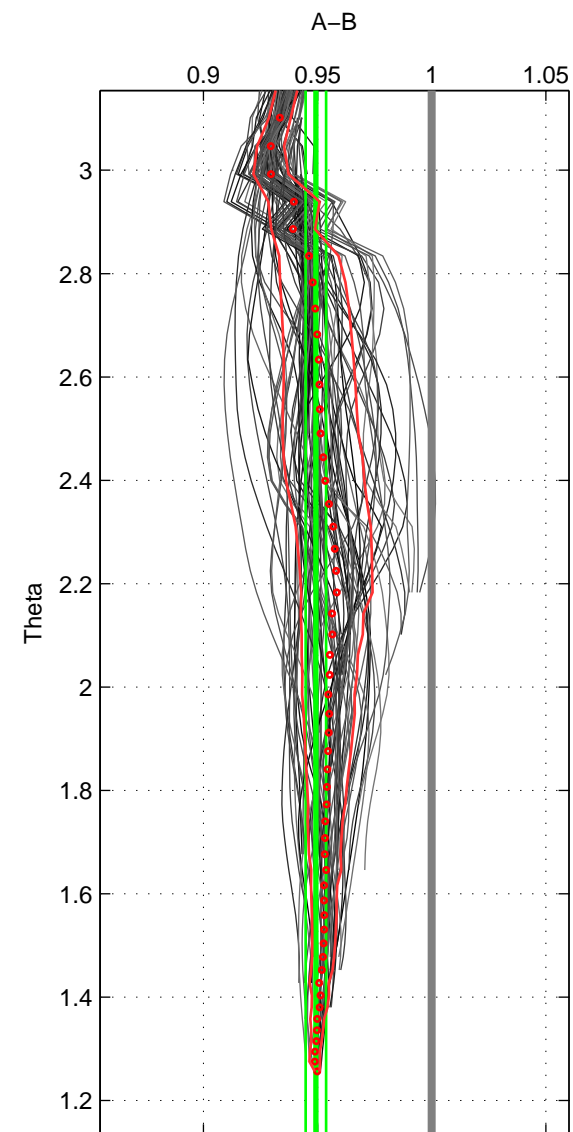

Cruise A (red). Date: Jun 2006 Cruisename: 135-06MM20060523

Cruise B (blue). Date: Jul 2001 Cruisename: 160-06MT20010620

\*\*\* "Favourite" values are means of spaces 1 2 3.

	Offset	O.StDev	Ratio	R.Stdev	Rating
SIGMA:	-17.165	1.690	0.946	0.005	4
THETA:	-15.999	1.451	0.949	0.004	4
DEPTH:	-15.870	7.776	0.948	0.025	4
FAV. :	-16.345	3.639	0.947	0.012	4

Profiles of A: 24  
 Profiles of B: 13  
 Diff profs : 100  
 WMoffset (A-B): -17.165  
 WMoffset stdev: 1.6897  
 WMratio (A/B): 0.94556  
 WMratio stdev: 0.0051444

Quality (1-5): 4

Profiles of A: 24  
 Profiles of B: 13  
 Diff profs : 100  
 WMoffset (A-B): -15.9994  
 WMoffset stdev: 1.4512  
 WMratio (A/B): 0.9492  
 WMratio stdev: 0.0044794

Quality (1-5): 4

Profiles of A: 24  
 Profiles of B: 13  
 Diff profs : 100  
 WMoffset (A-B): -15.8704  
 WMoffset stdev: 7.7761  
 WMratio (A/B): 0.94757  
 WMratio stdev: 0.024943

Quality (1-5): 4