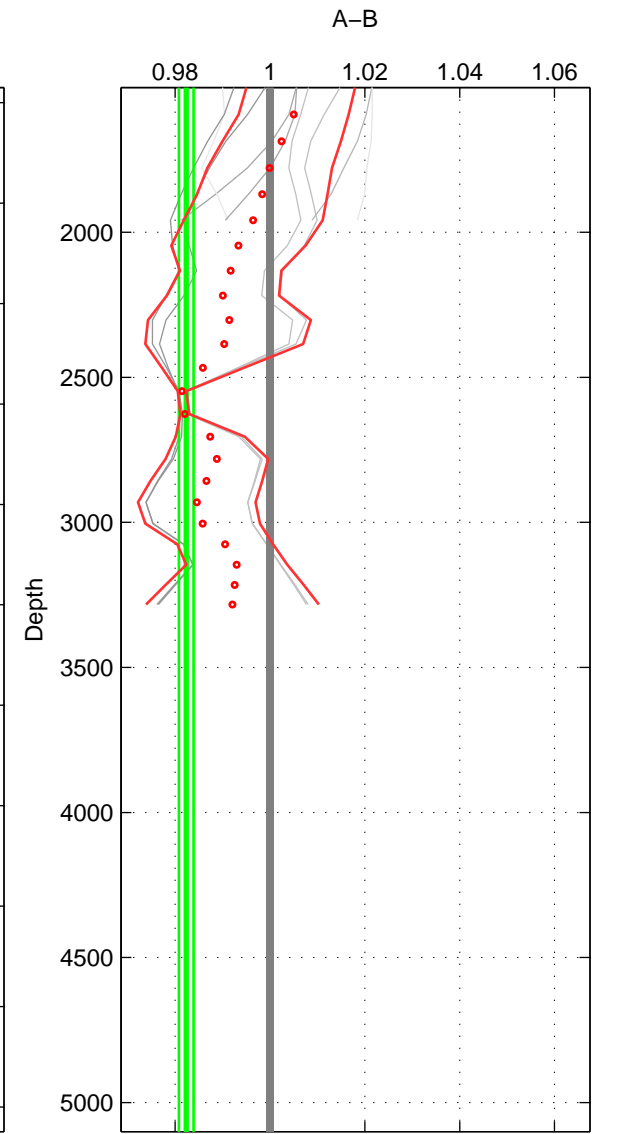

Cruise A (red). Date: Jan 2000 Cruisename: 588-49NZ20000105  
 Cruise B (blue). Date: Sep 1993 Cruisename: 730-90BM19930830

\*\*\* "Favourite" values are means of spaces 1 2 3.

	Offset	O.StDev	Ratio	R.Stdev	Rating
SIGMA:	0.010	0.040	1.004	0.014	2
THETA:	0.001	0.039	1.001	0.014	2
DEPTH:	-0.049	0.004	0.982	0.002	2
FAV.:	-0.012	0.028	0.996	0.010	2

Profiles of A: 4  
 Profiles of B: 3  
 Diff profs: 9  
 WMoffset (A-B): 0.010365  
 WMoffset stdev: 0.03952  
 WMratio (A/B): 1.004  
 WMratio stdev: 0.013883

Quality (1-5): 2

Profiles of A: 4  
 Profiles of B: 3  
 Diff profs: 9  
 WMoffset (A-B): 0.0014827  
 WMoffset stdev: 0.039035  
 WMratio (A/B): 1.0008  
 WMratio stdev: 0.013727

Quality (1-5): 2

Profiles of A: 4  
 Profiles of B: 3  
 Diff profs: 9  
 WMoffset (A-B): -0.049101  
 WMoffset stdev: 0.0043623  
 WMratio (A/B): 0.98236  
 WMratio stdev: 0.0015394

Quality (1-5): 2