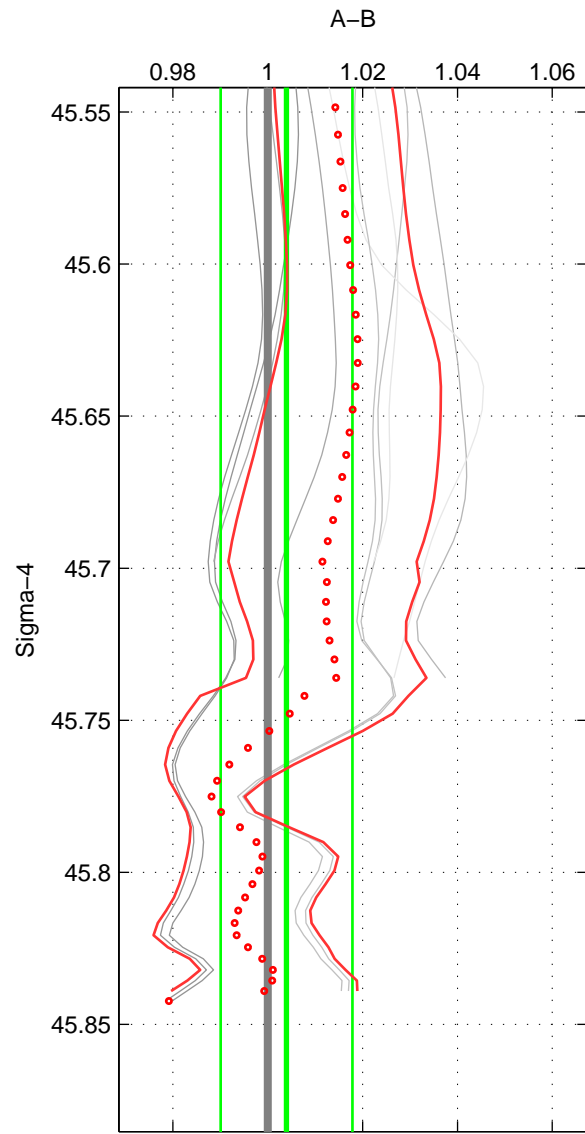

Cruise A (red). Date: Jan 2000 Cruisename: 588-49NZ20000105  
 Cruise B (blue). Date: Sep 1993 Cruisename: 730-90BM19930830

\*\*\* "Favourite" values are means of spaces 1 2 3.

	Offset	O.StDev	Ratio	R.Stdev	Rating
SIGMA:	0.010	0.040	1.004	0.014	2
THETA:	0.001	0.039	1.001	0.014	2
DEPTH:	-0.049	0.004	0.982	0.002	2
FAV.:	-0.012	0.028	0.996	0.010	2

Profiles of A: 4  
 Profiles of B: 3  
 Diff profs: 9  
 WMoffset (A-B): 0.010365  
 WMoffset stdev: 0.03952  
 WMratio (A/B): 1.004  
 WMratio stdev: 0.013883

Quality (1-5): 2

Profiles of A: 4  
 Profiles of B: 3  
 Diff profs: 9  
 WMoffset (A-B): 0.0014827  
 WMoffset stdev: 0.039035  
 WMratio (A/B): 1.0008  
 WMratio stdev: 0.013727

Quality (1-5): 2

Profiles of A: 4  
 Profiles of B: 3  
 Diff profs: 9  
 WMoffset (A-B): -0.049101  
 WMoffset stdev: 0.0043623  
 WMratio (A/B): 0.98236  
 WMratio stdev: 0.0015394

Quality (1-5): 2