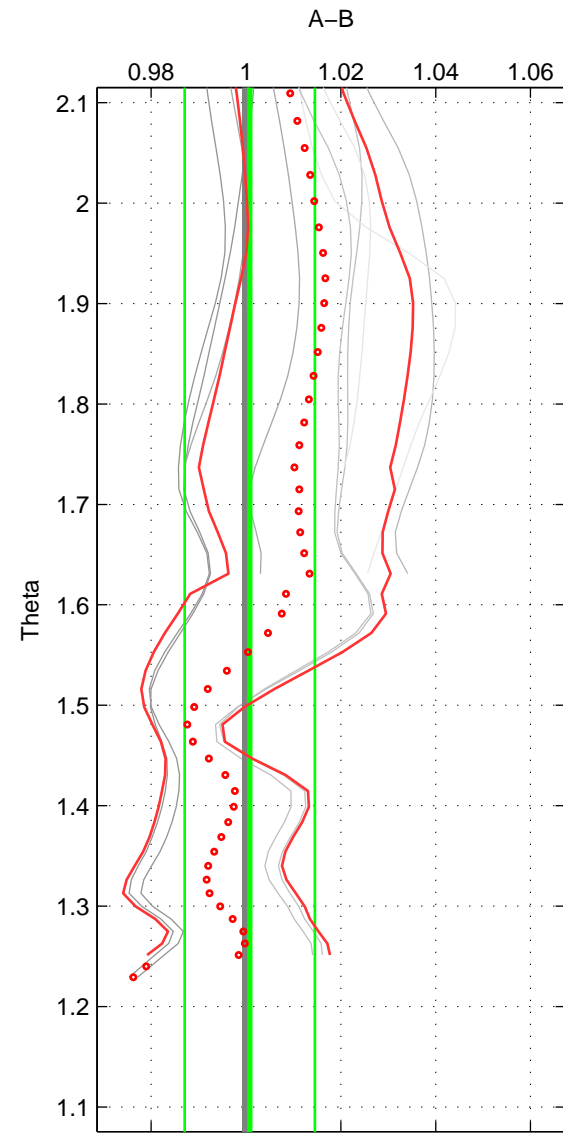

Cruise A (red). Date: Jan 2000 Cruisename: 588-49NZ20000105  
 Cruise B (blue). Date: Sep 1993 Cruisename: 730-90BM19930830

\*\*\* "Favourite" values are means of spaces 1 2 3.

	Offset	O.StDev	Ratio	R.Stdev	Rating
SIGMA:	0.010	0.040	1.004	0.014	2
THETA:	0.001	0.039	1.001	0.014	2
DEPTH:	-0.049	0.004	0.982	0.002	2
FAV.:	-0.012	0.028	0.996	0.010	2

Profiles of A: 4  
 Profiles of B: 3  
 Diff profs: 9  
 WMoffset (A-B): 0.010365  
 WMoffset stdev: 0.03952  
 WMratio (A/B): 1.004  
 WMratio stdev: 0.013883

Quality (1-5): 2

Profiles of A: 4  
 Profiles of B: 3  
 Diff profs: 9  
 WMoffset (A-B): 0.0014827  
 WMoffset stdev: 0.039035  
 WMratio (A/B): 1.0008  
 WMratio stdev: 0.013727

Quality (1-5): 2

Profiles of A: 4  
 Profiles of B: 3  
 Diff profs: 9  
 WMoffset (A-B): -0.049101  
 WMoffset stdev: 0.0043623  
 WMratio (A/B): 0.98236  
 WMratio stdev: 0.0015394

Quality (1-5): 2