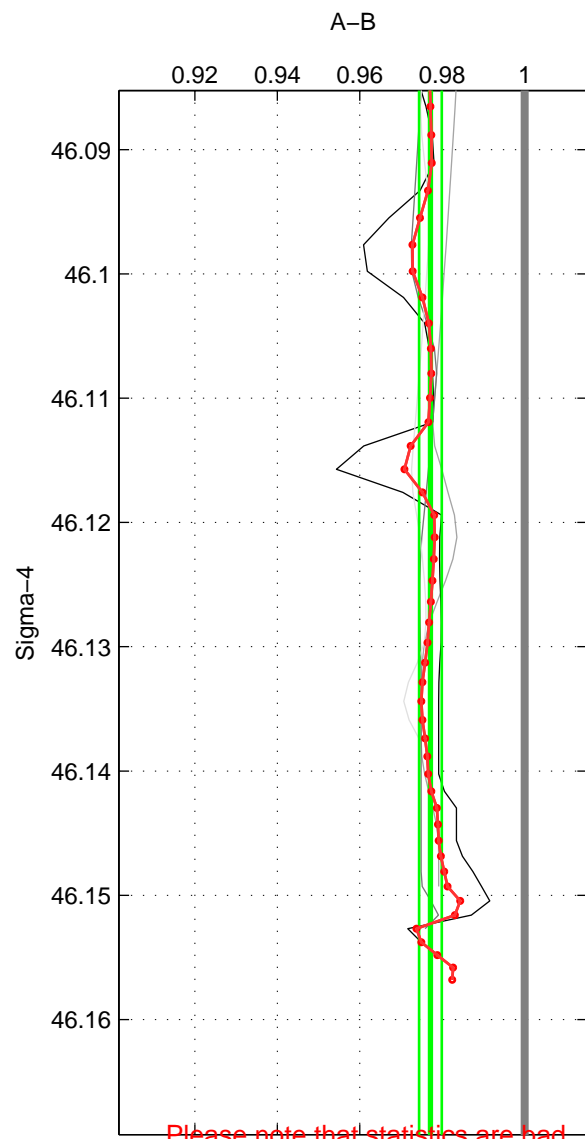

Cruise A (red). Date: Sep 1986 Cruisename: 117-06AQ19860627

Cruise B (blue). Date: Feb 1990 Cruisename: 138-06MT19900123

*** "Favourite" values are those of space 3.

	Offset	O.StDev	Ratio	R.Stdev	Rating
SIGMA:	-0.053	0.007	0.977	0.003	2
THETA:	-0.067	0.022	0.971	0.009	3
DEPTH:	-0.092	0.039	0.960	0.017	5
FAV. :	-0.092	0.039	0.960	0.017	5

Please note that statistics are bad.

Profiles of A: 2
 Profiles of B: 4
 Diff profs : 4
 WMoffset (A-B): -0.052692
 WMoffset stdev: 0.0066419
 WMratio (A/B): 0.97716
 WMratio stdev: 0.0027685

Quality (1-5): 2

Profiles of A: 2
 Profiles of B: 4
 Diff profs : 6
 WMoffset (A-B): -0.066931
 WMoffset stdev: 0.021758
 WMratio (A/B): 0.97098
 WMratio stdev: 0.0094254

Quality (1-5): 3

Profiles of A: 6
 Profiles of B: 4
 Diff profs : 16
 WMoffset (A-B): -0.091501
 WMoffset stdev: 0.038563
 WMratio (A/B): 0.96023
 WMratio stdev: 0.0167