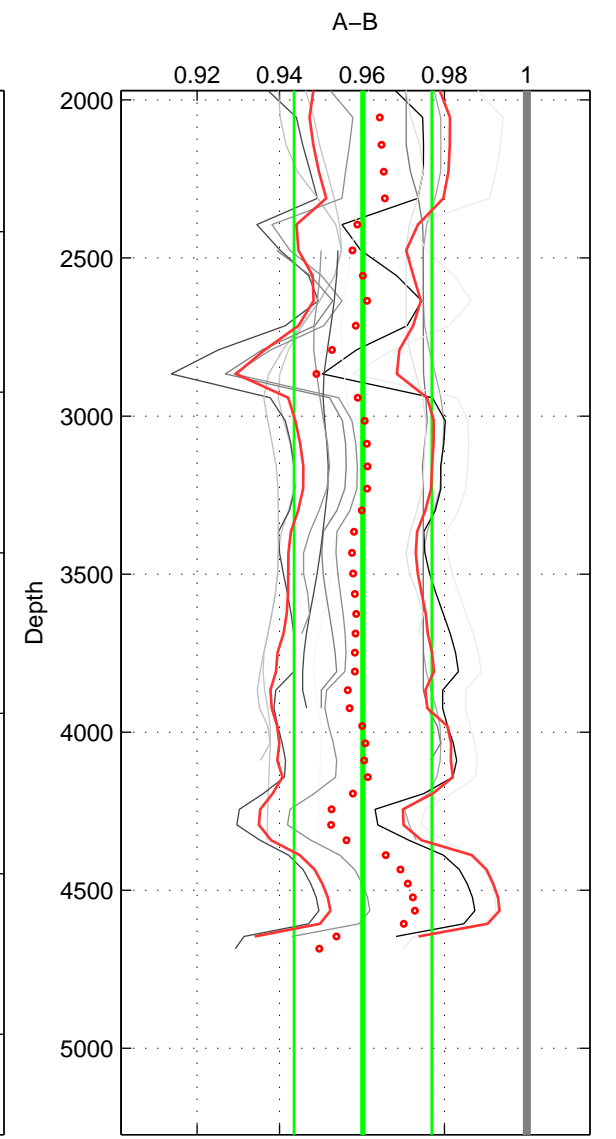

Cruise A (red). Date: Sep 1986 Cruisename: 117-06AQ19860627

Cruise B (blue). Date: Feb 1990 Cruisename: 138-06MT19900123

*** "Favourite" values are those of space 3.

	Offset	O.StDev	Ratio	R.Stdev	Rating
SIGMA:	-0.053	0.007	0.977	0.003	2
THETA:	-0.067	0.022	0.971	0.009	3
DEPTH:	-0.092	0.039	0.960	0.017	5
FAV. :	-0.092	0.039	0.960	0.017	5

Please note that statistics are bad.

Profiles of A: 2
 Profiles of B: 4
 Diff profs : 4
 WMoffset (A-B): -0.052692
 WMoffset stdev: 0.0066419
 WMratio (A/B): 0.97716
 WMratio stdev: 0.0027685

Quality (1-5): 2

Profiles of A: 2
 Profiles of B: 4
 Diff profs : 6
 WMoffset (A-B): -0.066931
 WMoffset stdev: 0.021758
 WMratio (A/B): 0.97098
 WMratio stdev: 0.0094254

Quality (1-5): 3

Profiles of A: 6
 Profiles of B: 4
 Diff profs : 16
 WMoffset (A-B): -0.091501
 WMoffset stdev: 0.038563
 WMratio (A/B): 0.96023
 WMratio stdev: 0.0167