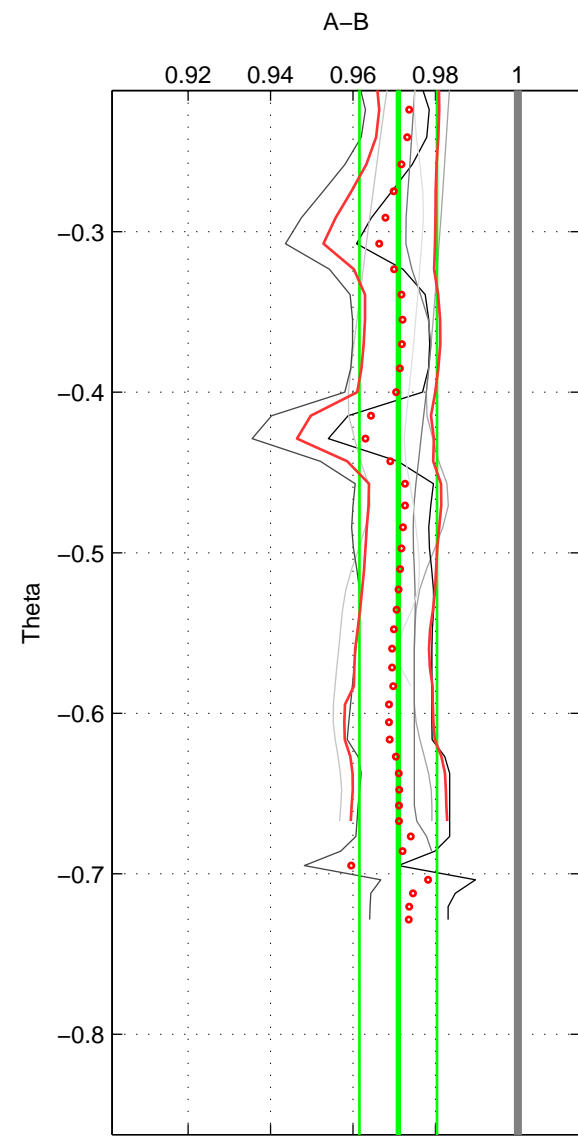

Cruise A (red). Date: Sep 1986 Cruisename: 117-06AQ19860627

Cruise B (blue). Date: Feb 1990 Cruisename: 138-06MT19900123

*** "Favourite" values are those of space 3.

	Offset	O.StDev	Ratio	R.Stdev	Rating
SIGMA:	-0.053	0.007	0.977	0.003	2
THETA:	-0.067	0.022	0.971	0.009	3
DEPTH:	-0.092	0.039	0.960	0.017	5
FAV. :	-0.092	0.039	0.960	0.017	5

Please note that statistics are bad.

Profiles of A: 2
 Profiles of B: 4
 Diff profs : 4
 WMoffset (A-B): -0.052692
 WMoffset stdev: 0.0066419
 WMratio (A/B): 0.97716
 WMratio stdev: 0.0027685

Quality (1-5): 2

Profiles of A: 2
 Profiles of B: 4
 Diff profs : 6
 WMoffset (A-B): -0.066931
 WMoffset stdev: 0.021758
 WMratio (A/B): 0.97098
 WMratio stdev: 0.0094254

Quality (1-5): 3

Profiles of A: 6
 Profiles of B: 4
 Diff profs : 16
 WMoffset (A-B): -0.091501
 WMoffset stdev: 0.038563
 WMratio (A/B): 0.96023
 WMratio stdev: 0.0167